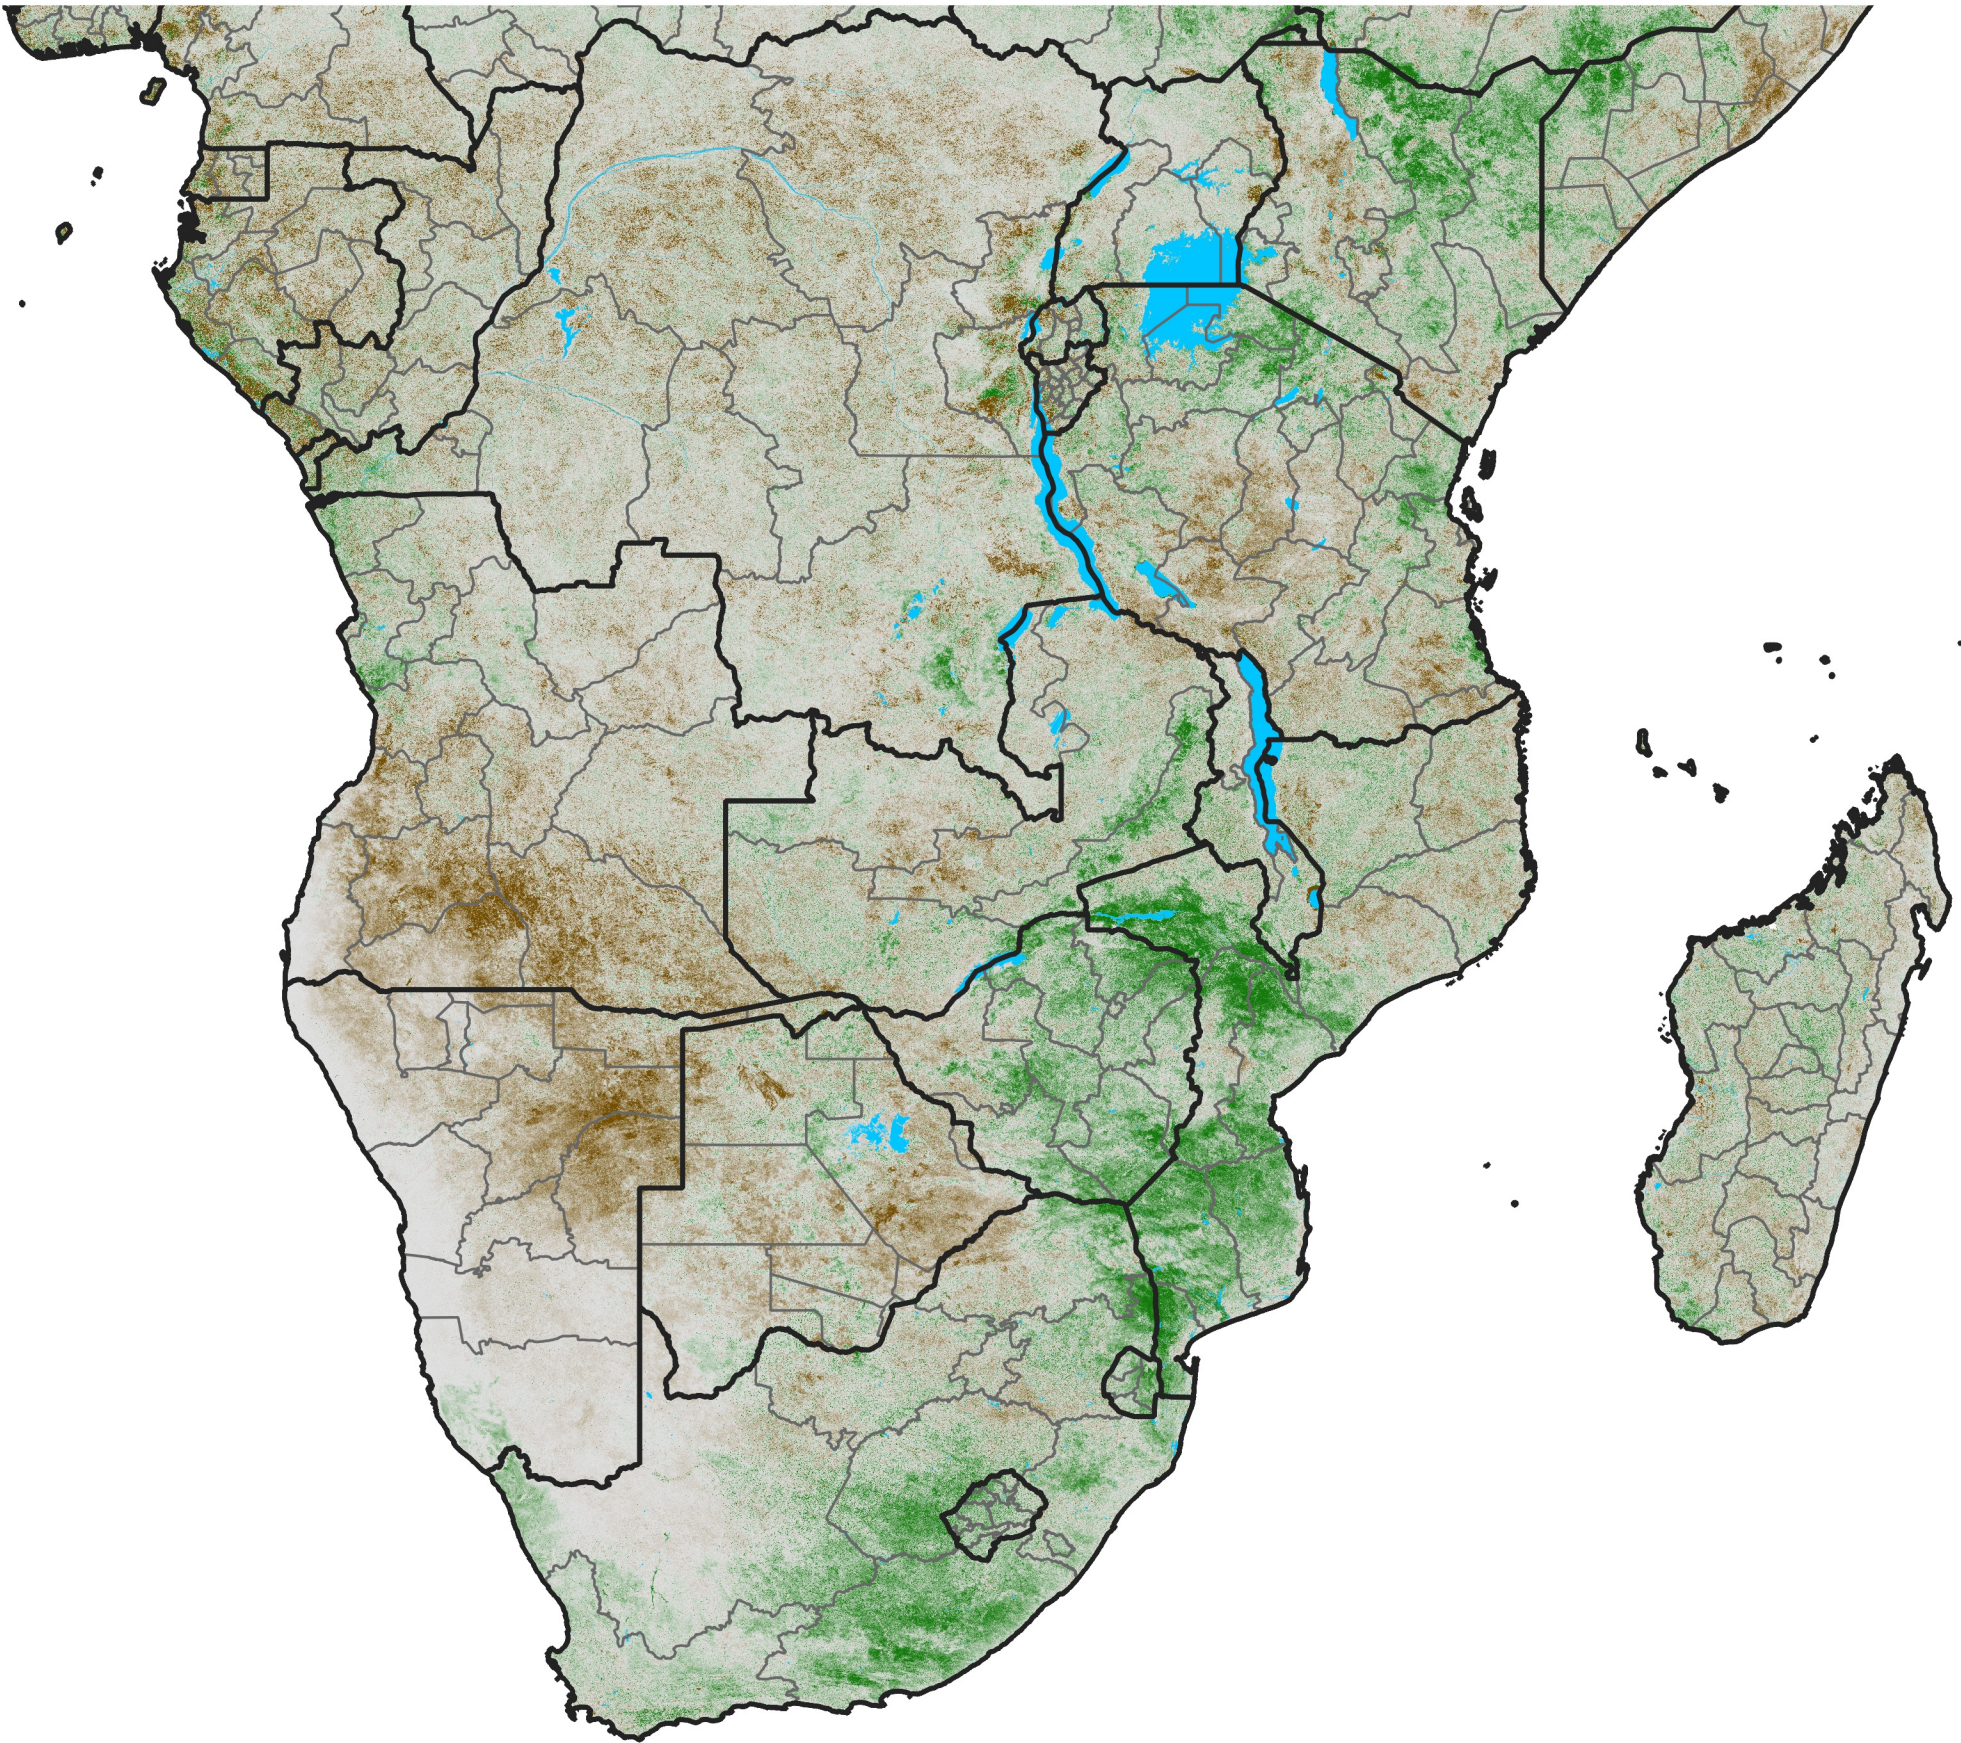

# Southern Africa

## NDVI Anomaly

2023 minus Mean (2012 - 2021)

Period 62 / Nov 01 - 10, 2023