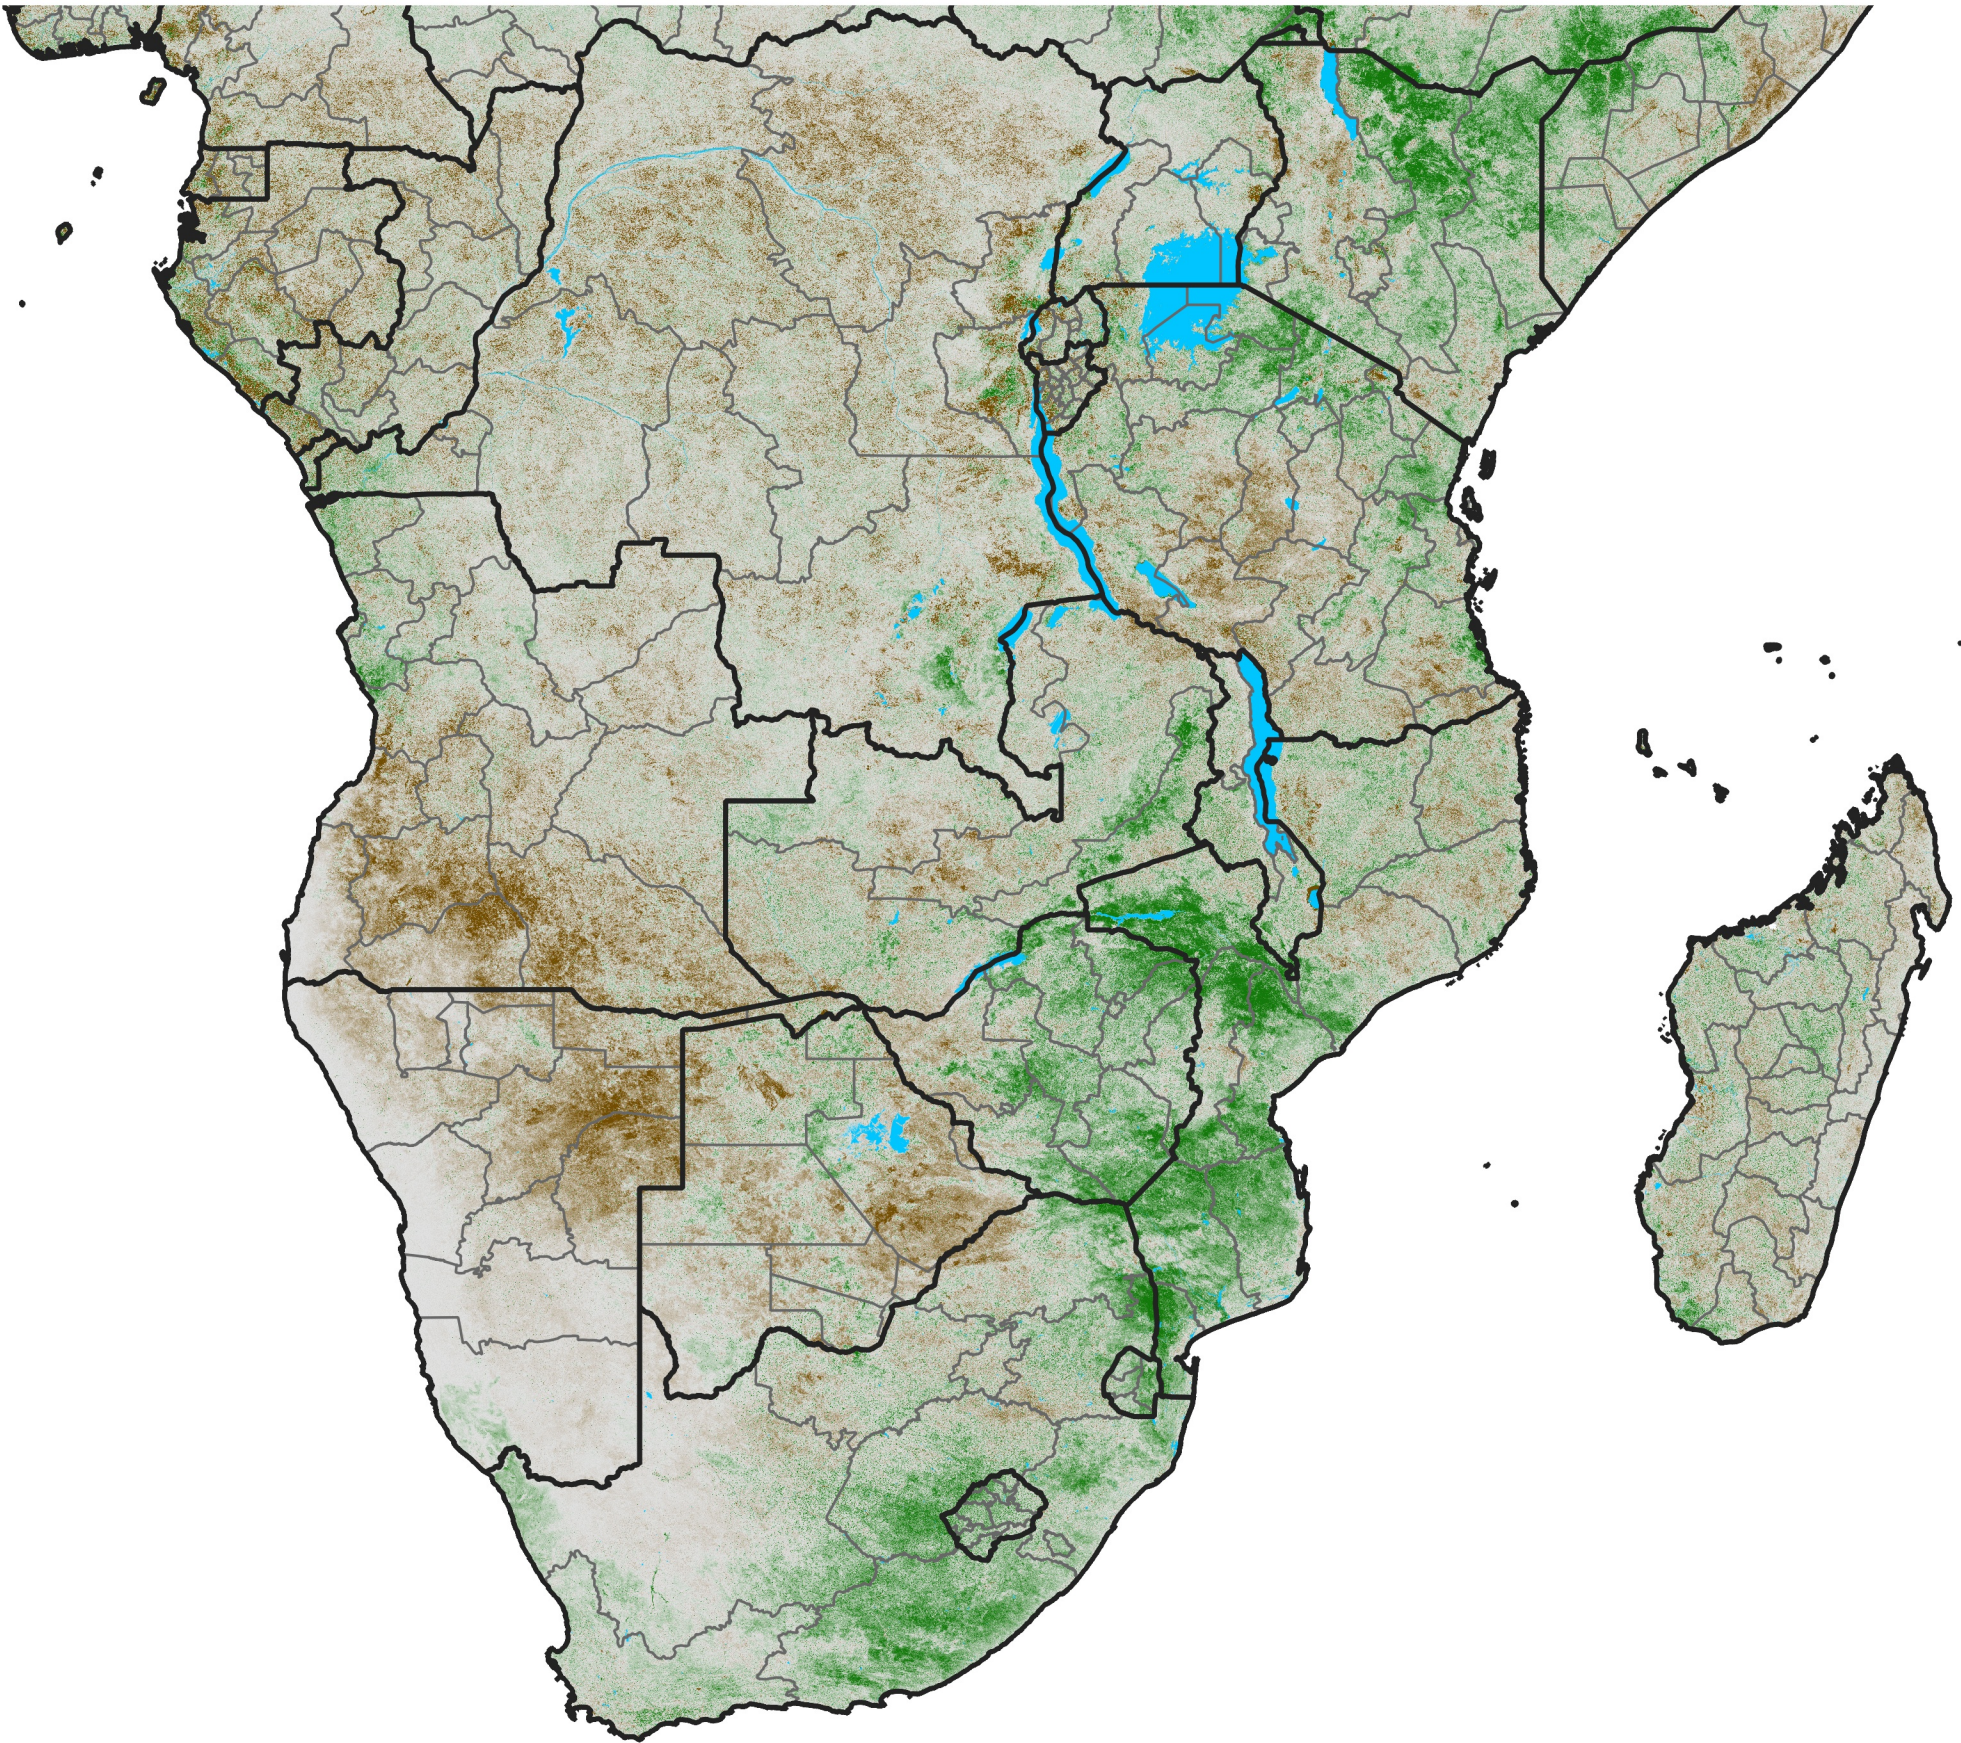

Southern Africa

NDVI Anomaly

2023 minus Mean (2012 - 2021)

Period 63 / Nov 06 - 15, 2023

NDVI Anomaly

< -0.3 -0.2 -0.1 -0.05 0.05 0.1 0.2 >0.3

Negative

No Difference