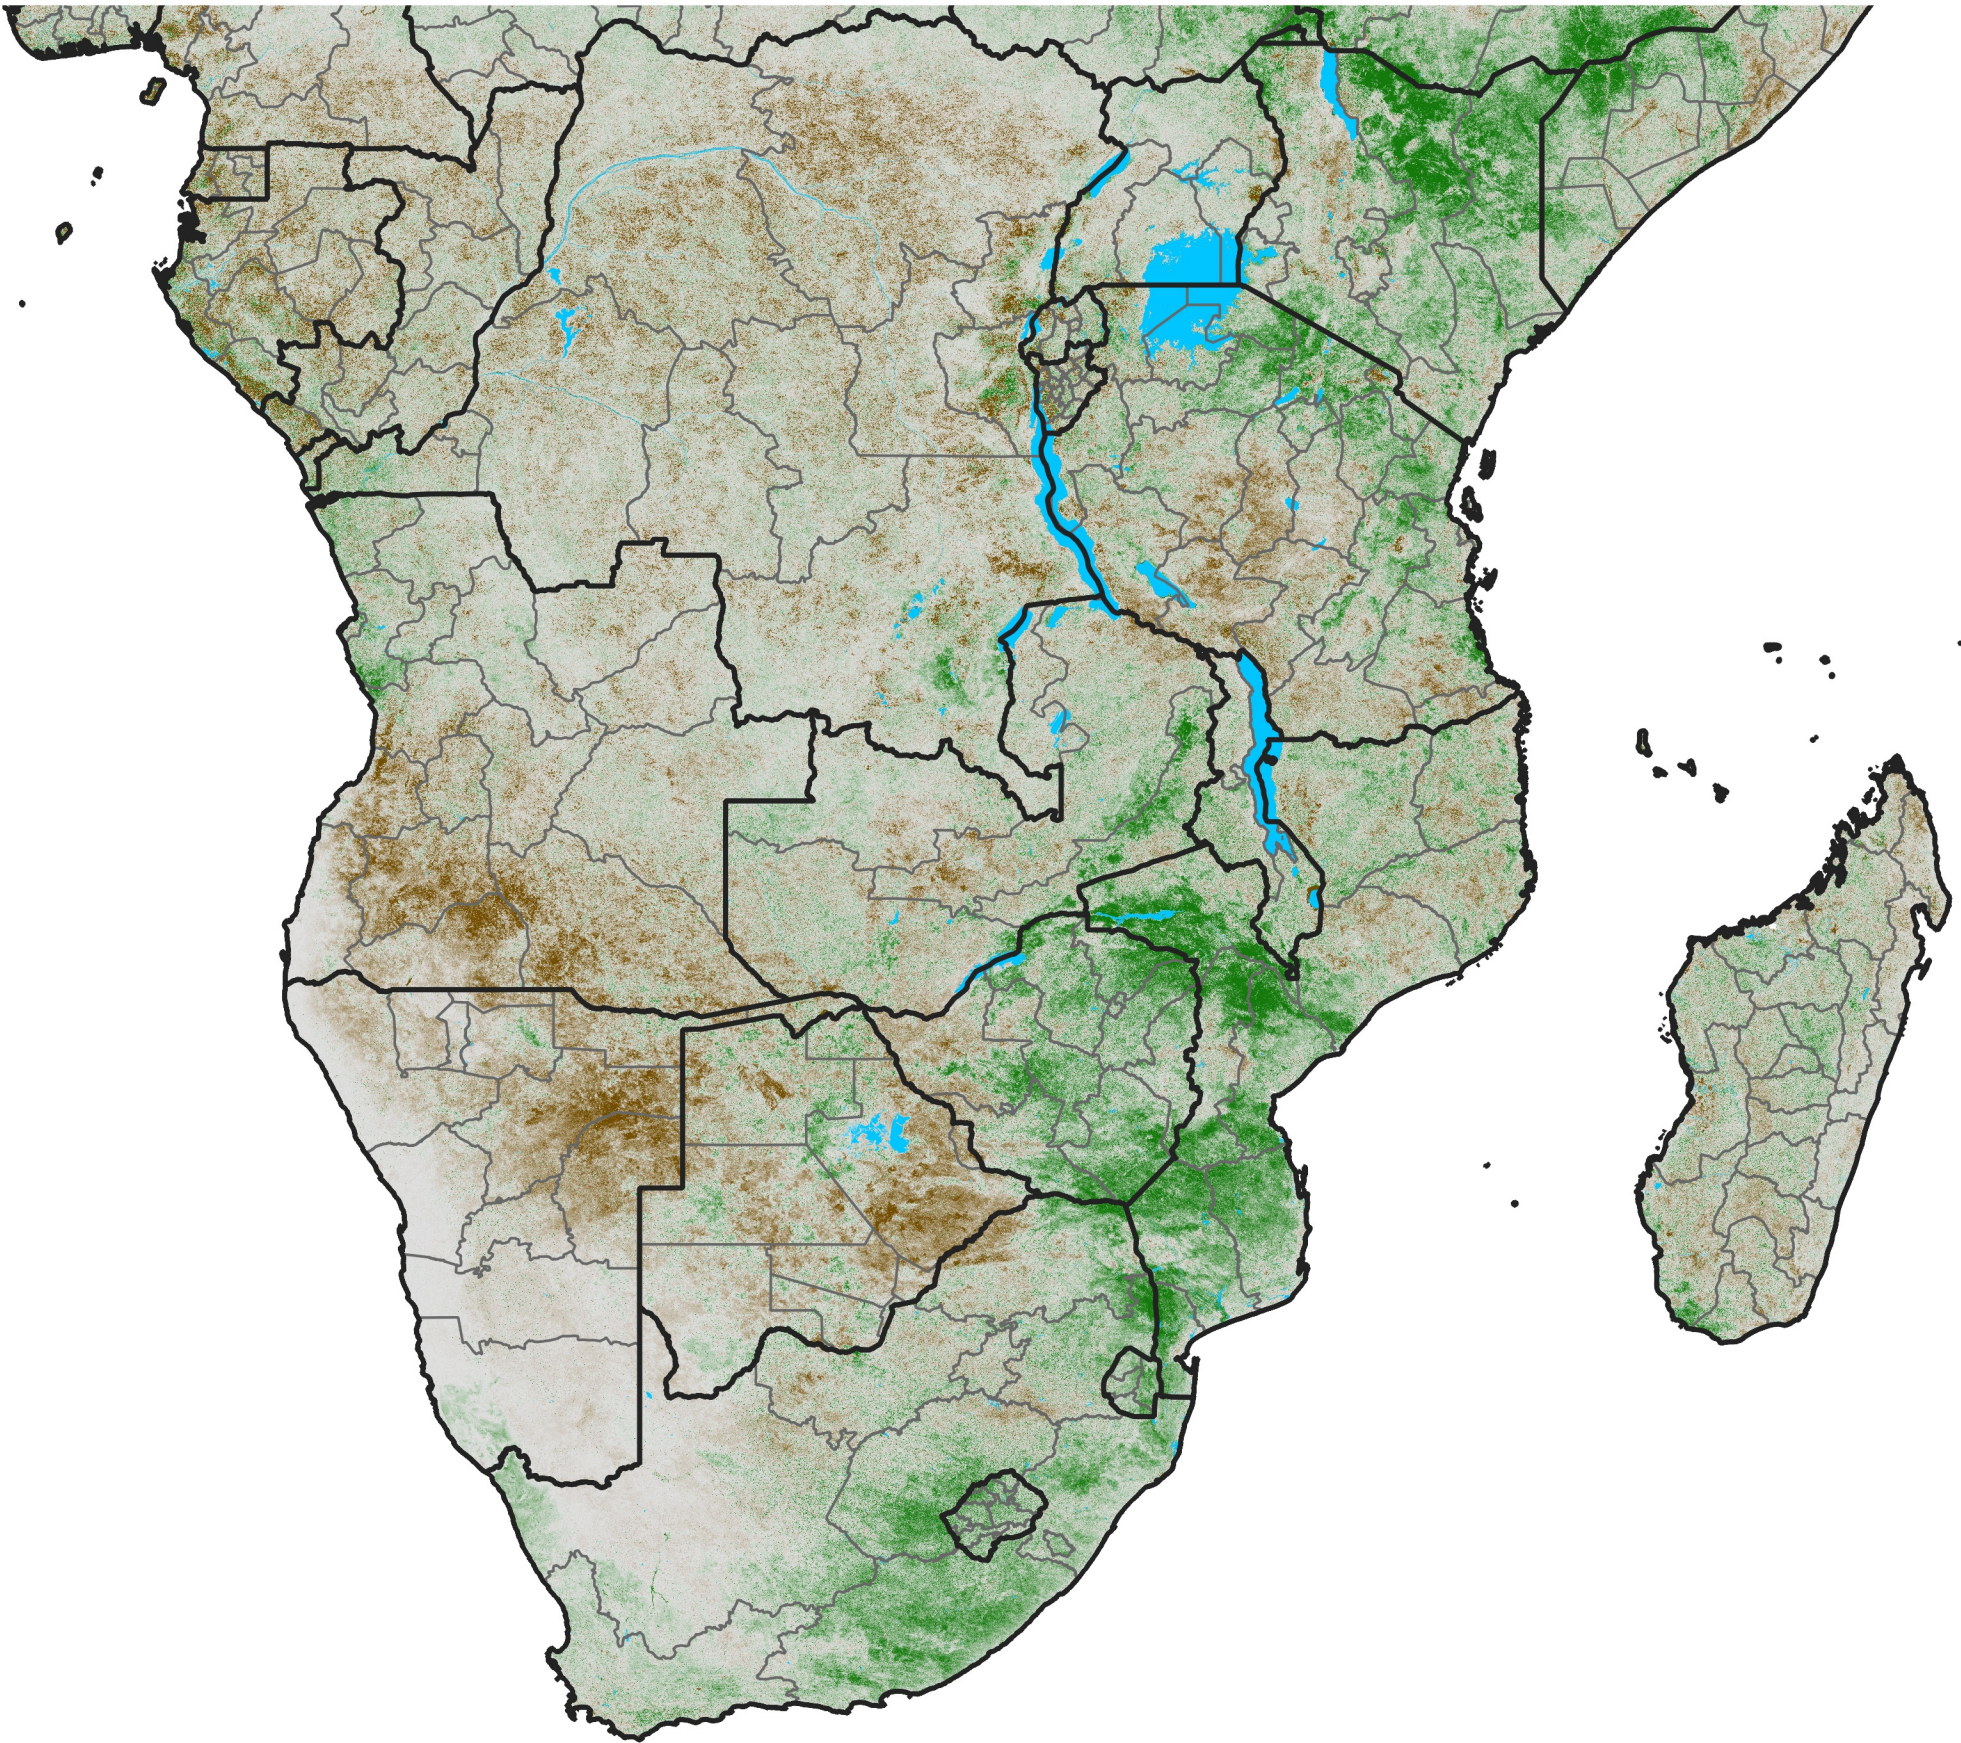

Southern Africa

NDVI Anomaly

2023 minus Mean (2012 - 2021)

Period 64 / Nov 11 - 20, 2023

NDVI Anomaly

< -0.3 -0.2 -0.1 -0.05 0.05 0.1 0.2 >0.3

Negative

No Difference