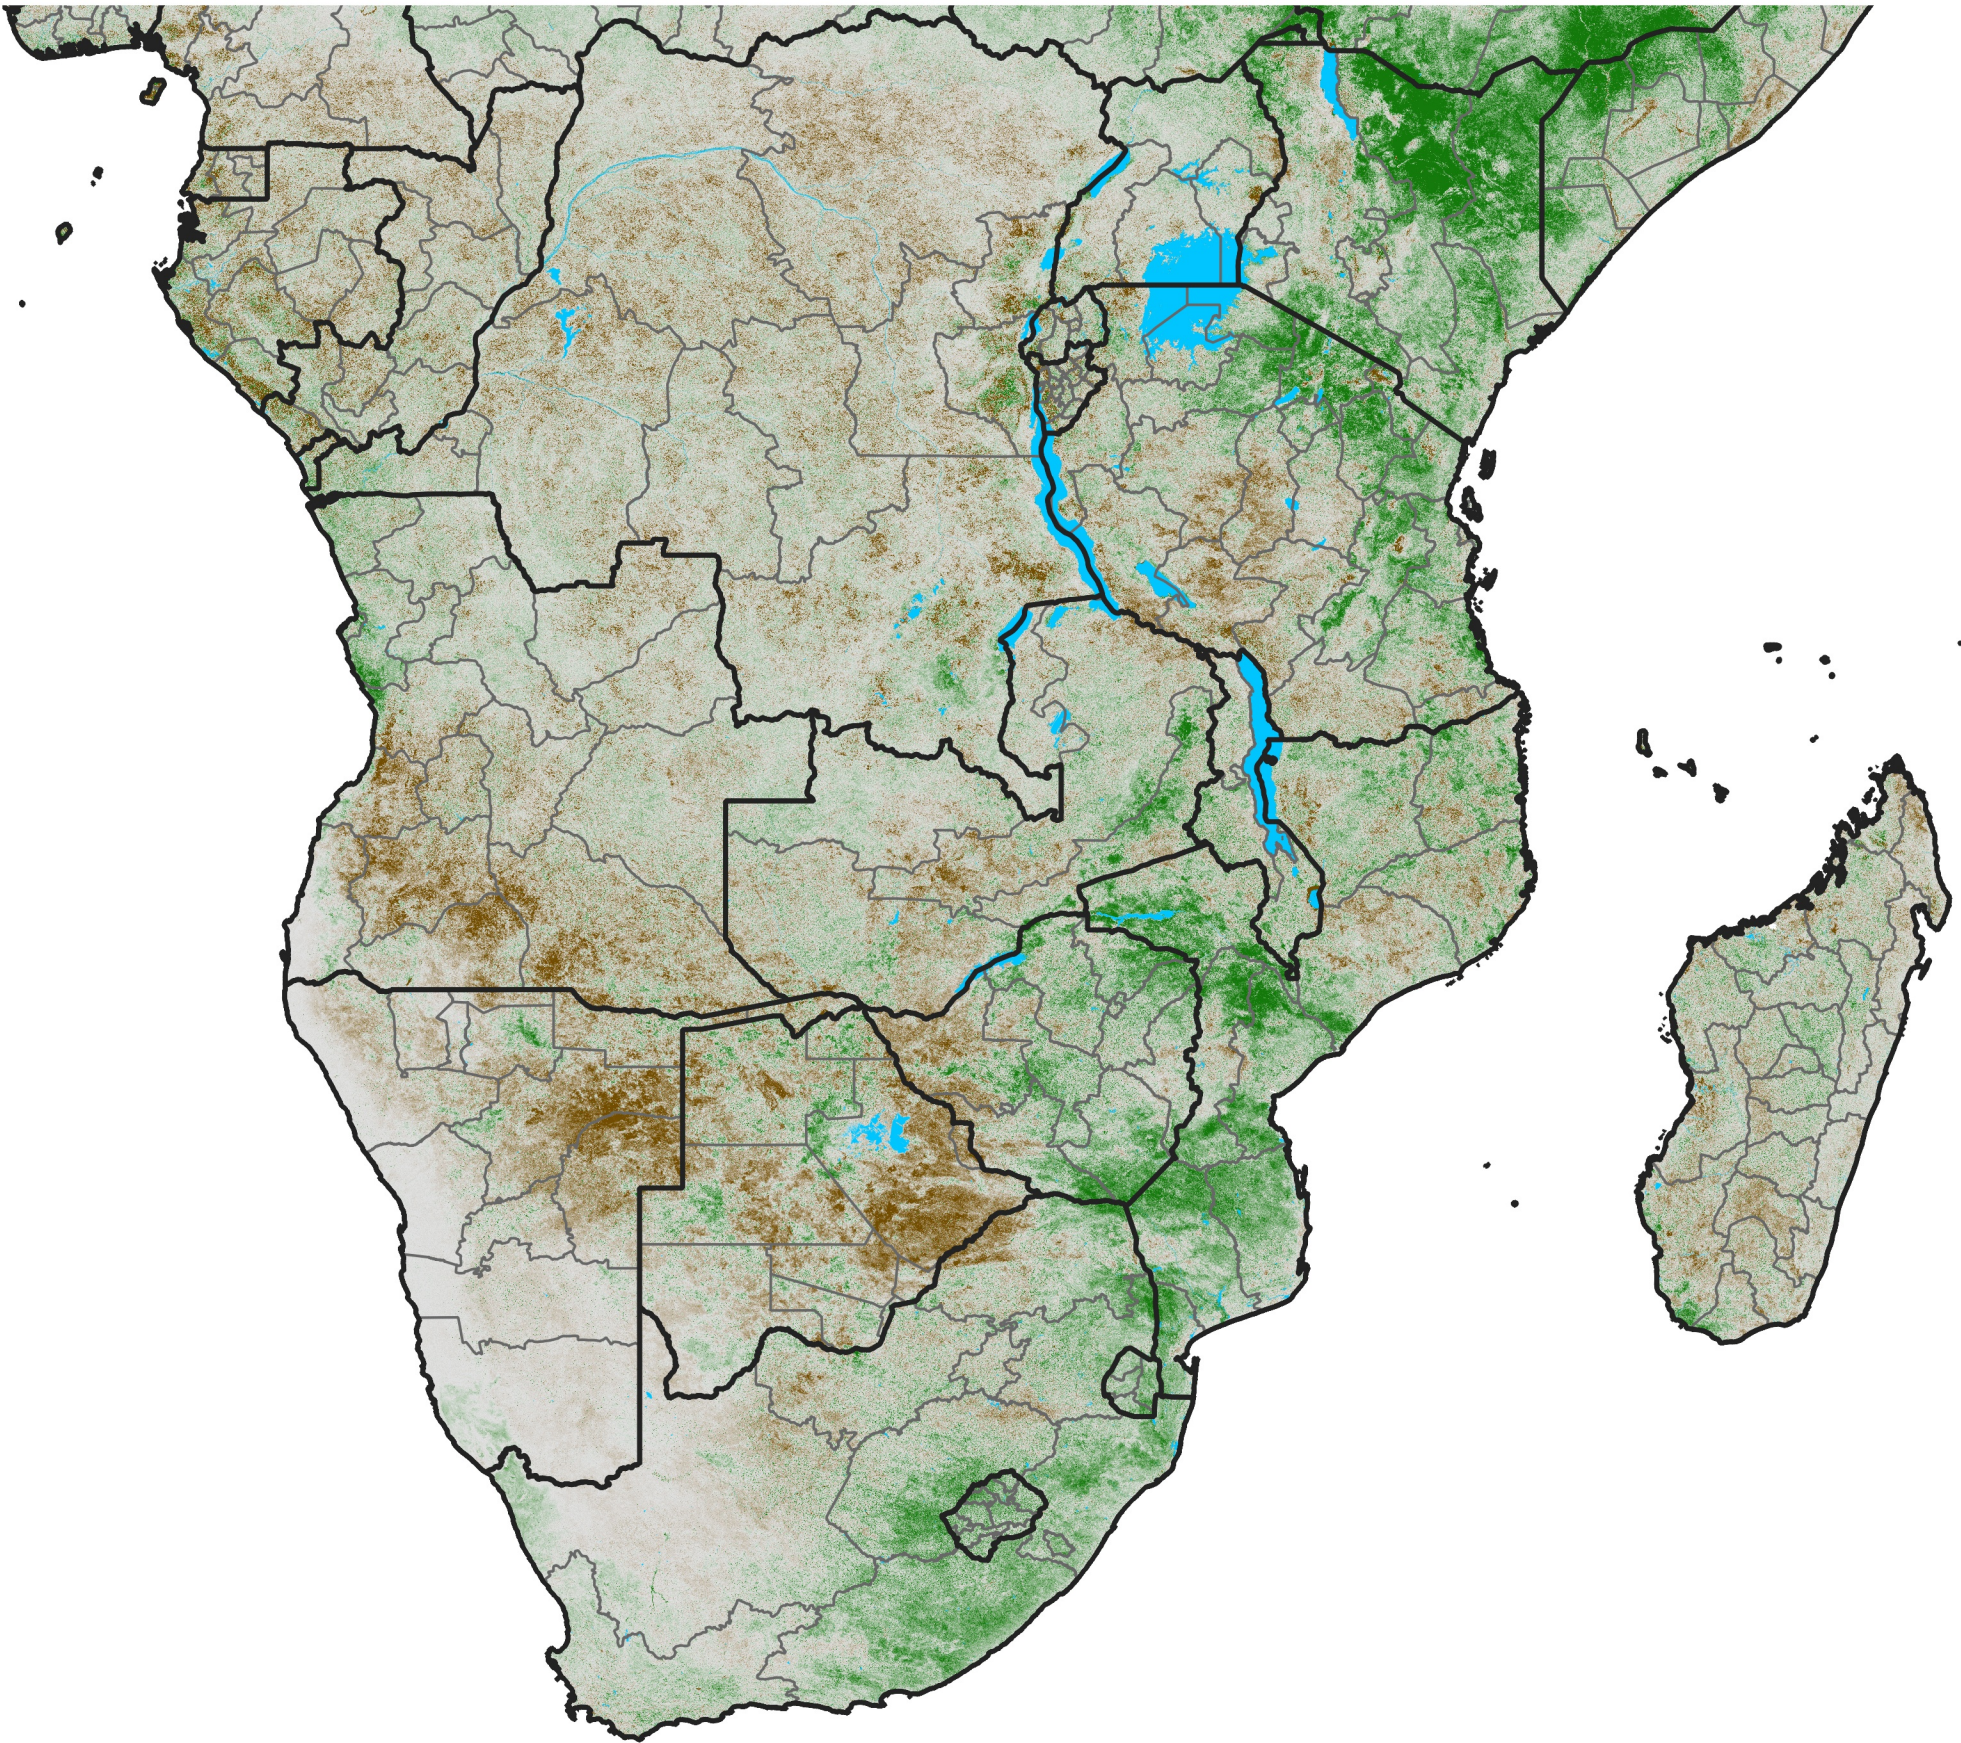

# Southern Africa

## NDVI Anomaly

2023 minus Mean (2012 - 2021)

Period 66 / Nov 21 - 30, 2023