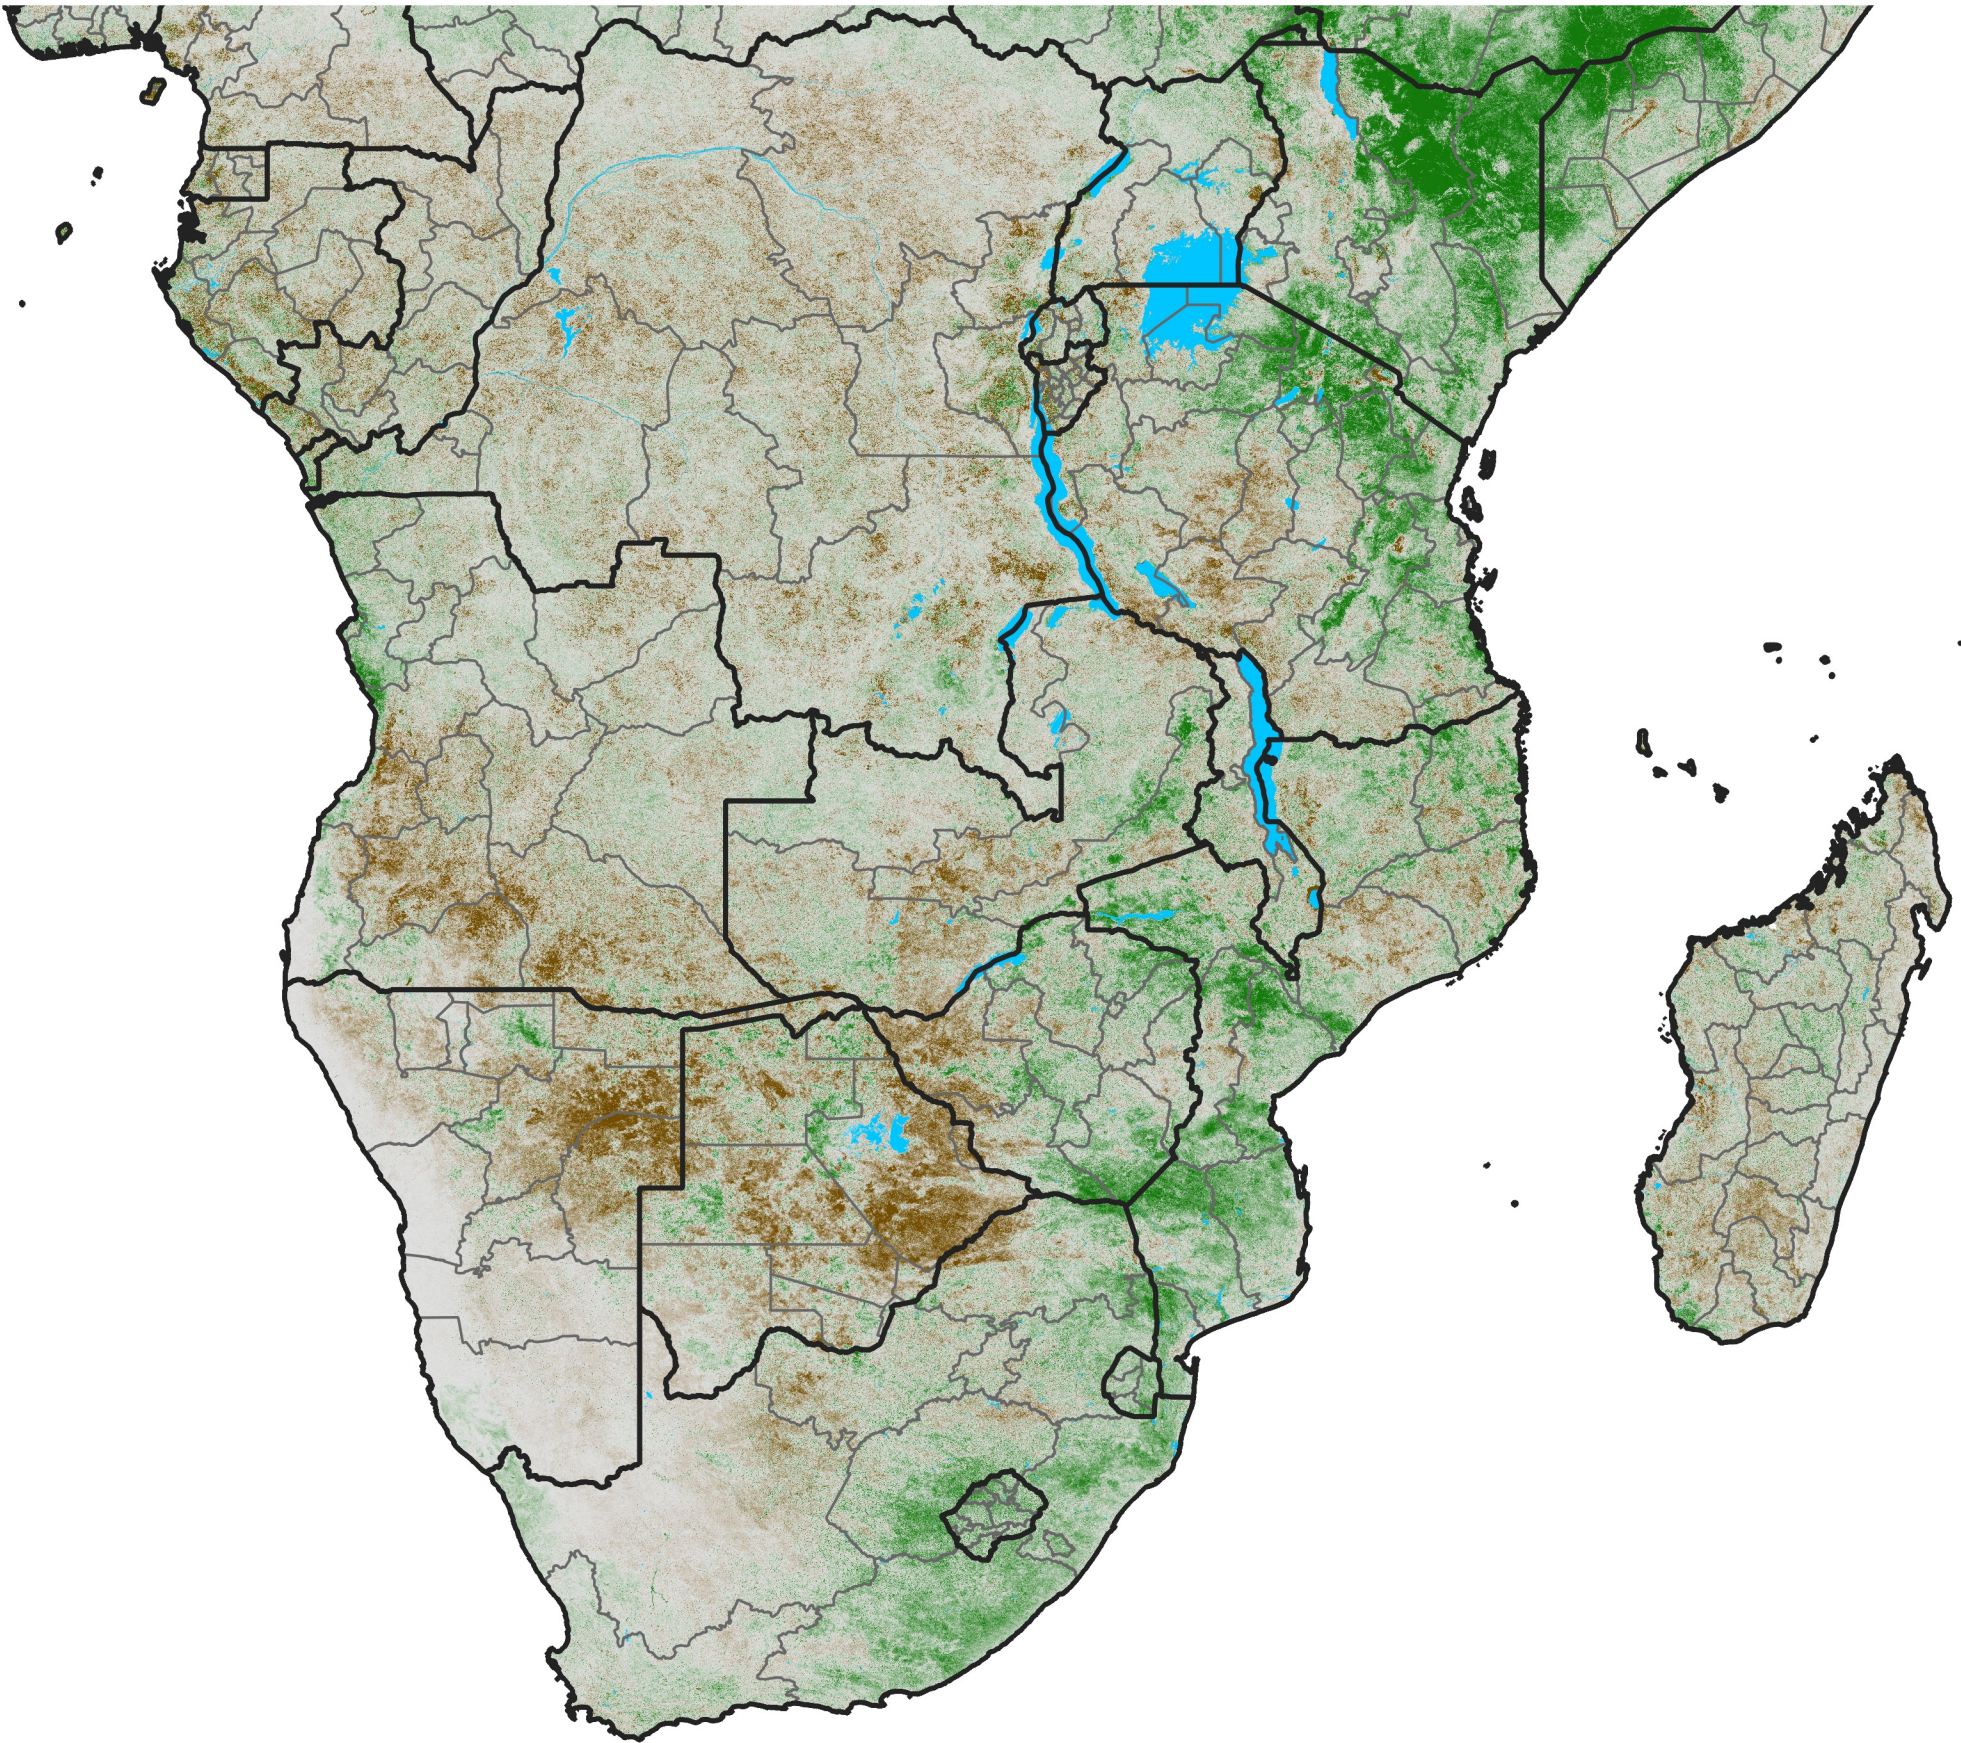

Southern Africa

NDVI Anomaly

2023 minus Mean (2012 - 2021)

Period 67 / Nov 26 - Dec 05, 2023

NDVI Anomaly

< -0.3 -0.2 -0.1 -0.05 0.05 0.1 0.2 >0.3

Negative

No Difference