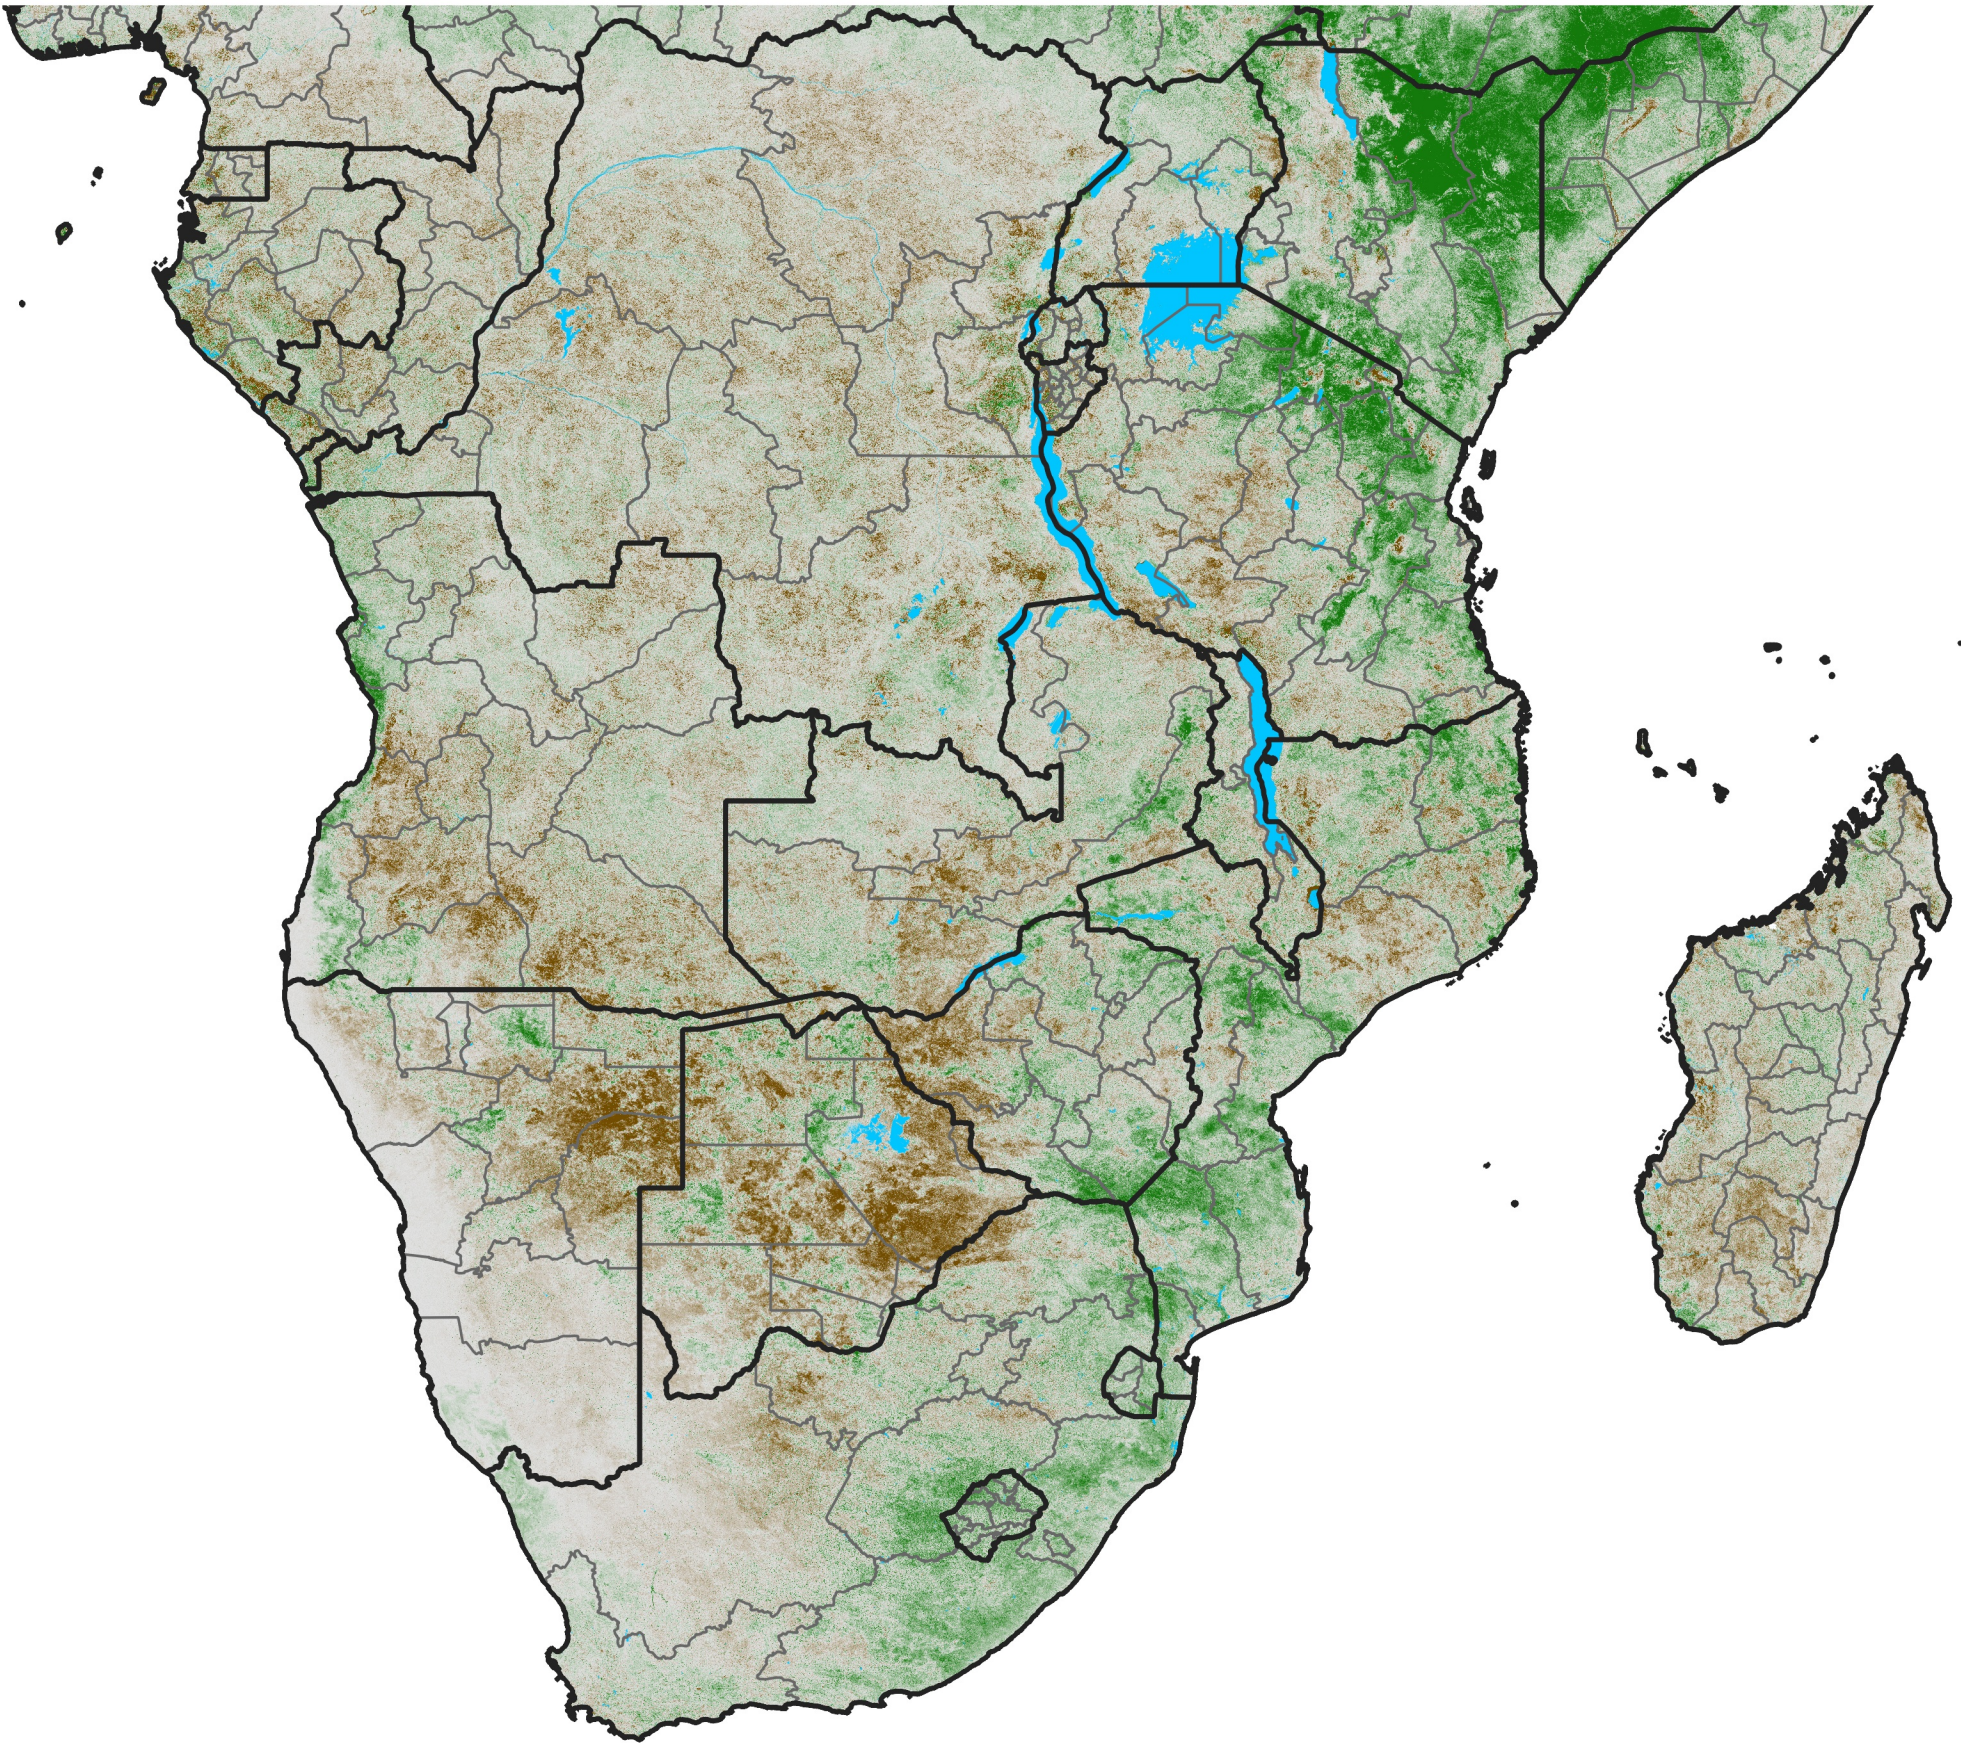

Southern Africa

NDVI Anomaly

2023 minus Mean (2012 - 2021)

Period 68 / Dec 01 - 10, 2023

NDVI Anomaly

< -0.3 -0.2 -0.1 -0.05 0.05 0.1 0.2 >0.3

Negative

No Difference