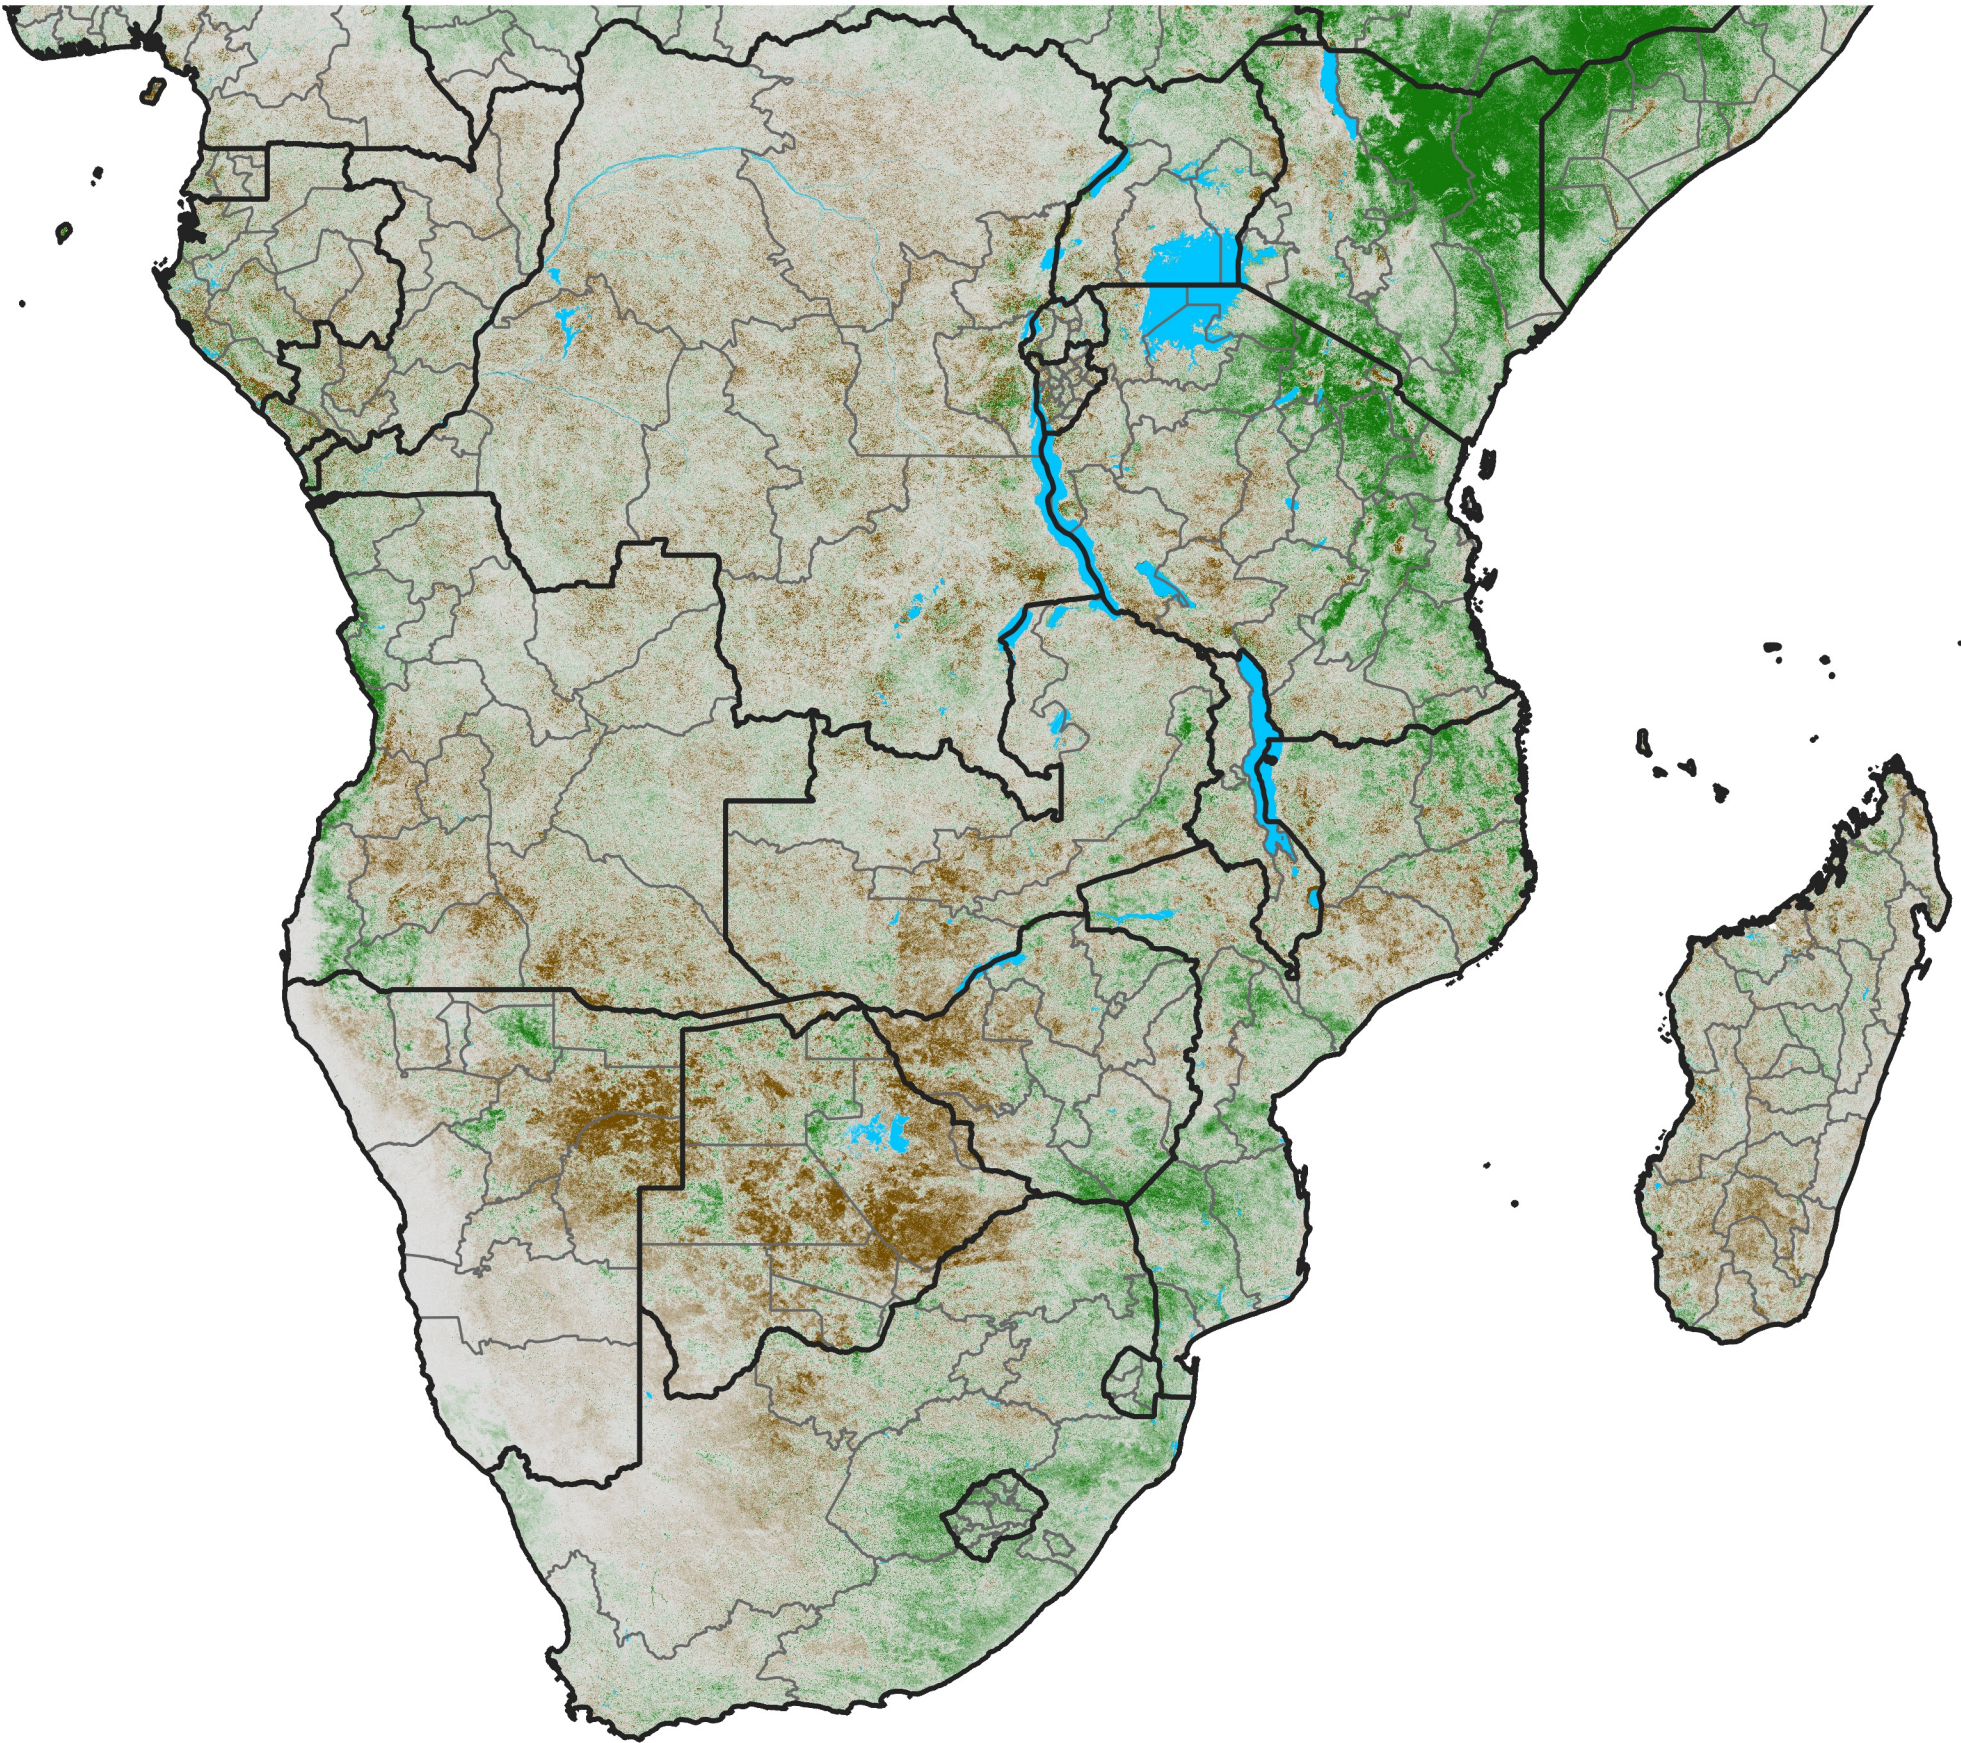

Southern Africa

NDVI Anomaly

2023 minus Mean (2012 - 2021)

Period 69 / Dec 06 - 15, 2023

NDVI Anomaly

< -0.3 -0.2 -0.1 -0.05 0.05 0.1 0.2 >0.3

Negative

No Difference