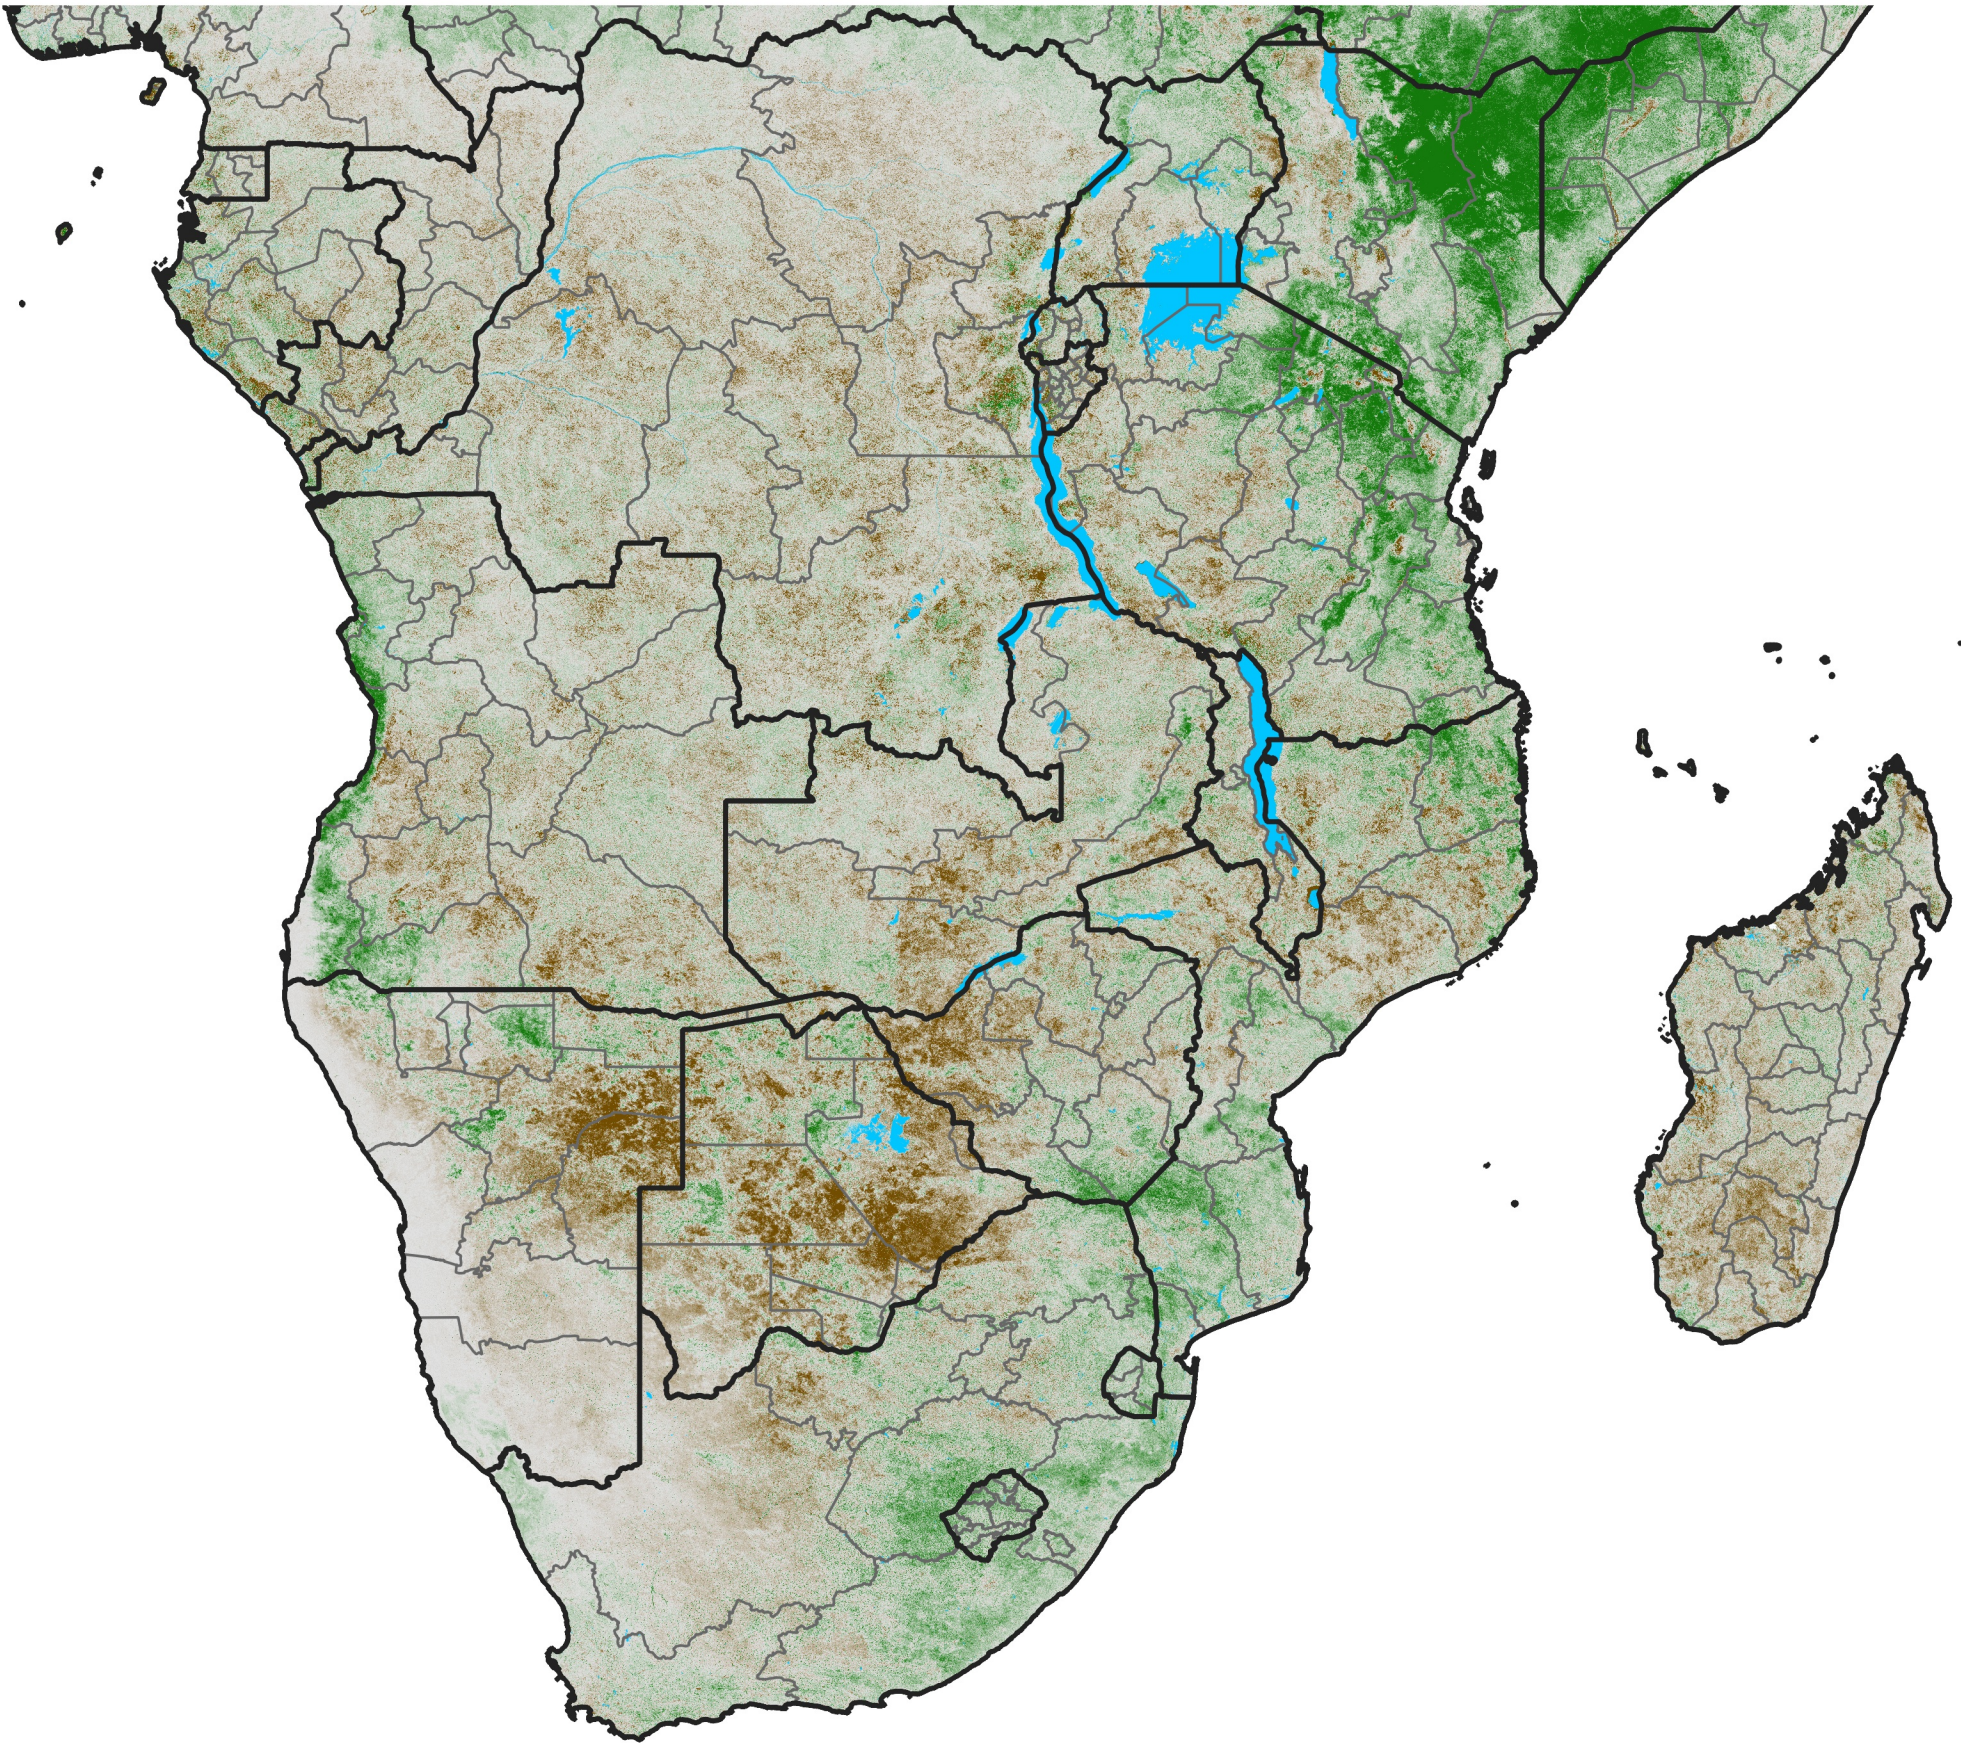

Southern Africa

NDVI Anomaly

2023 minus Mean (2012 - 2021)

Period 70 / Dec 11 - 20, 2023

NDVI Anomaly

< -0.3 -0.2 -0.1 -0.05 0.05 0.1 0.2 >0.3

Negative

No Difference