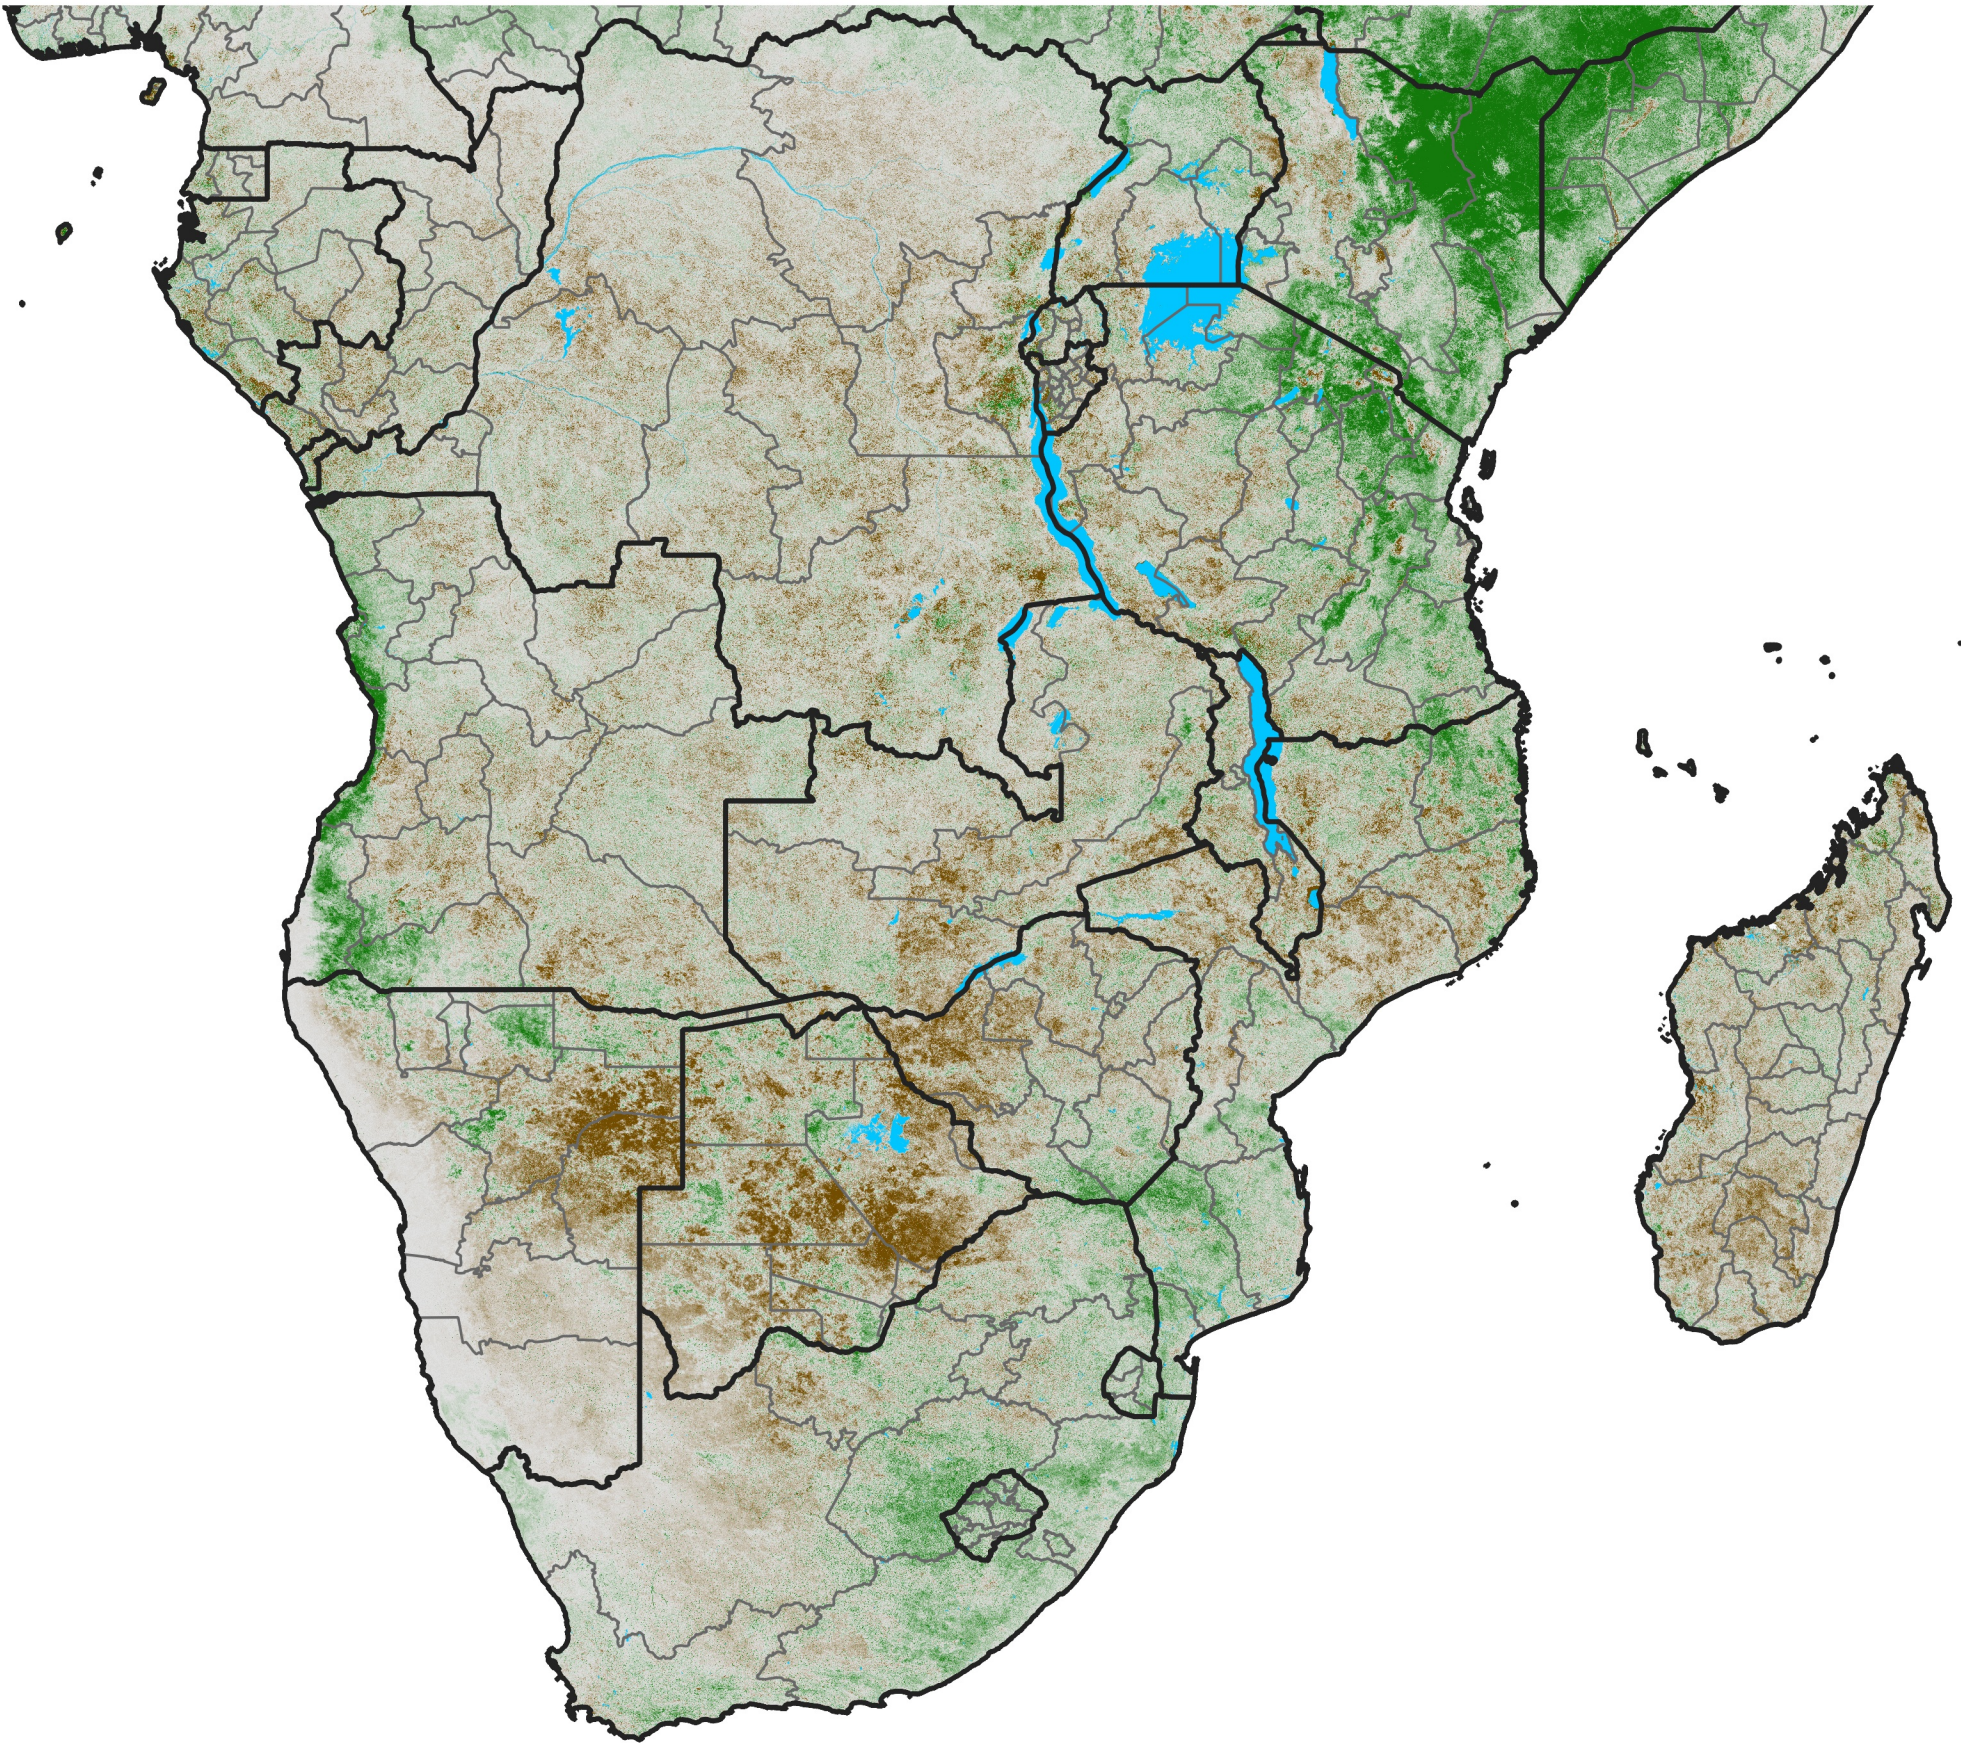

Southern Africa

NDVI Anomaly

2023 minus Mean (2012 - 2021)

Period 71 / Dec 16 - 25, 2023

NDVI Anomaly

< -0.3 -0.2 -0.1 -0.05 0.05 0.1 0.2 >0.3

Negative

No Difference