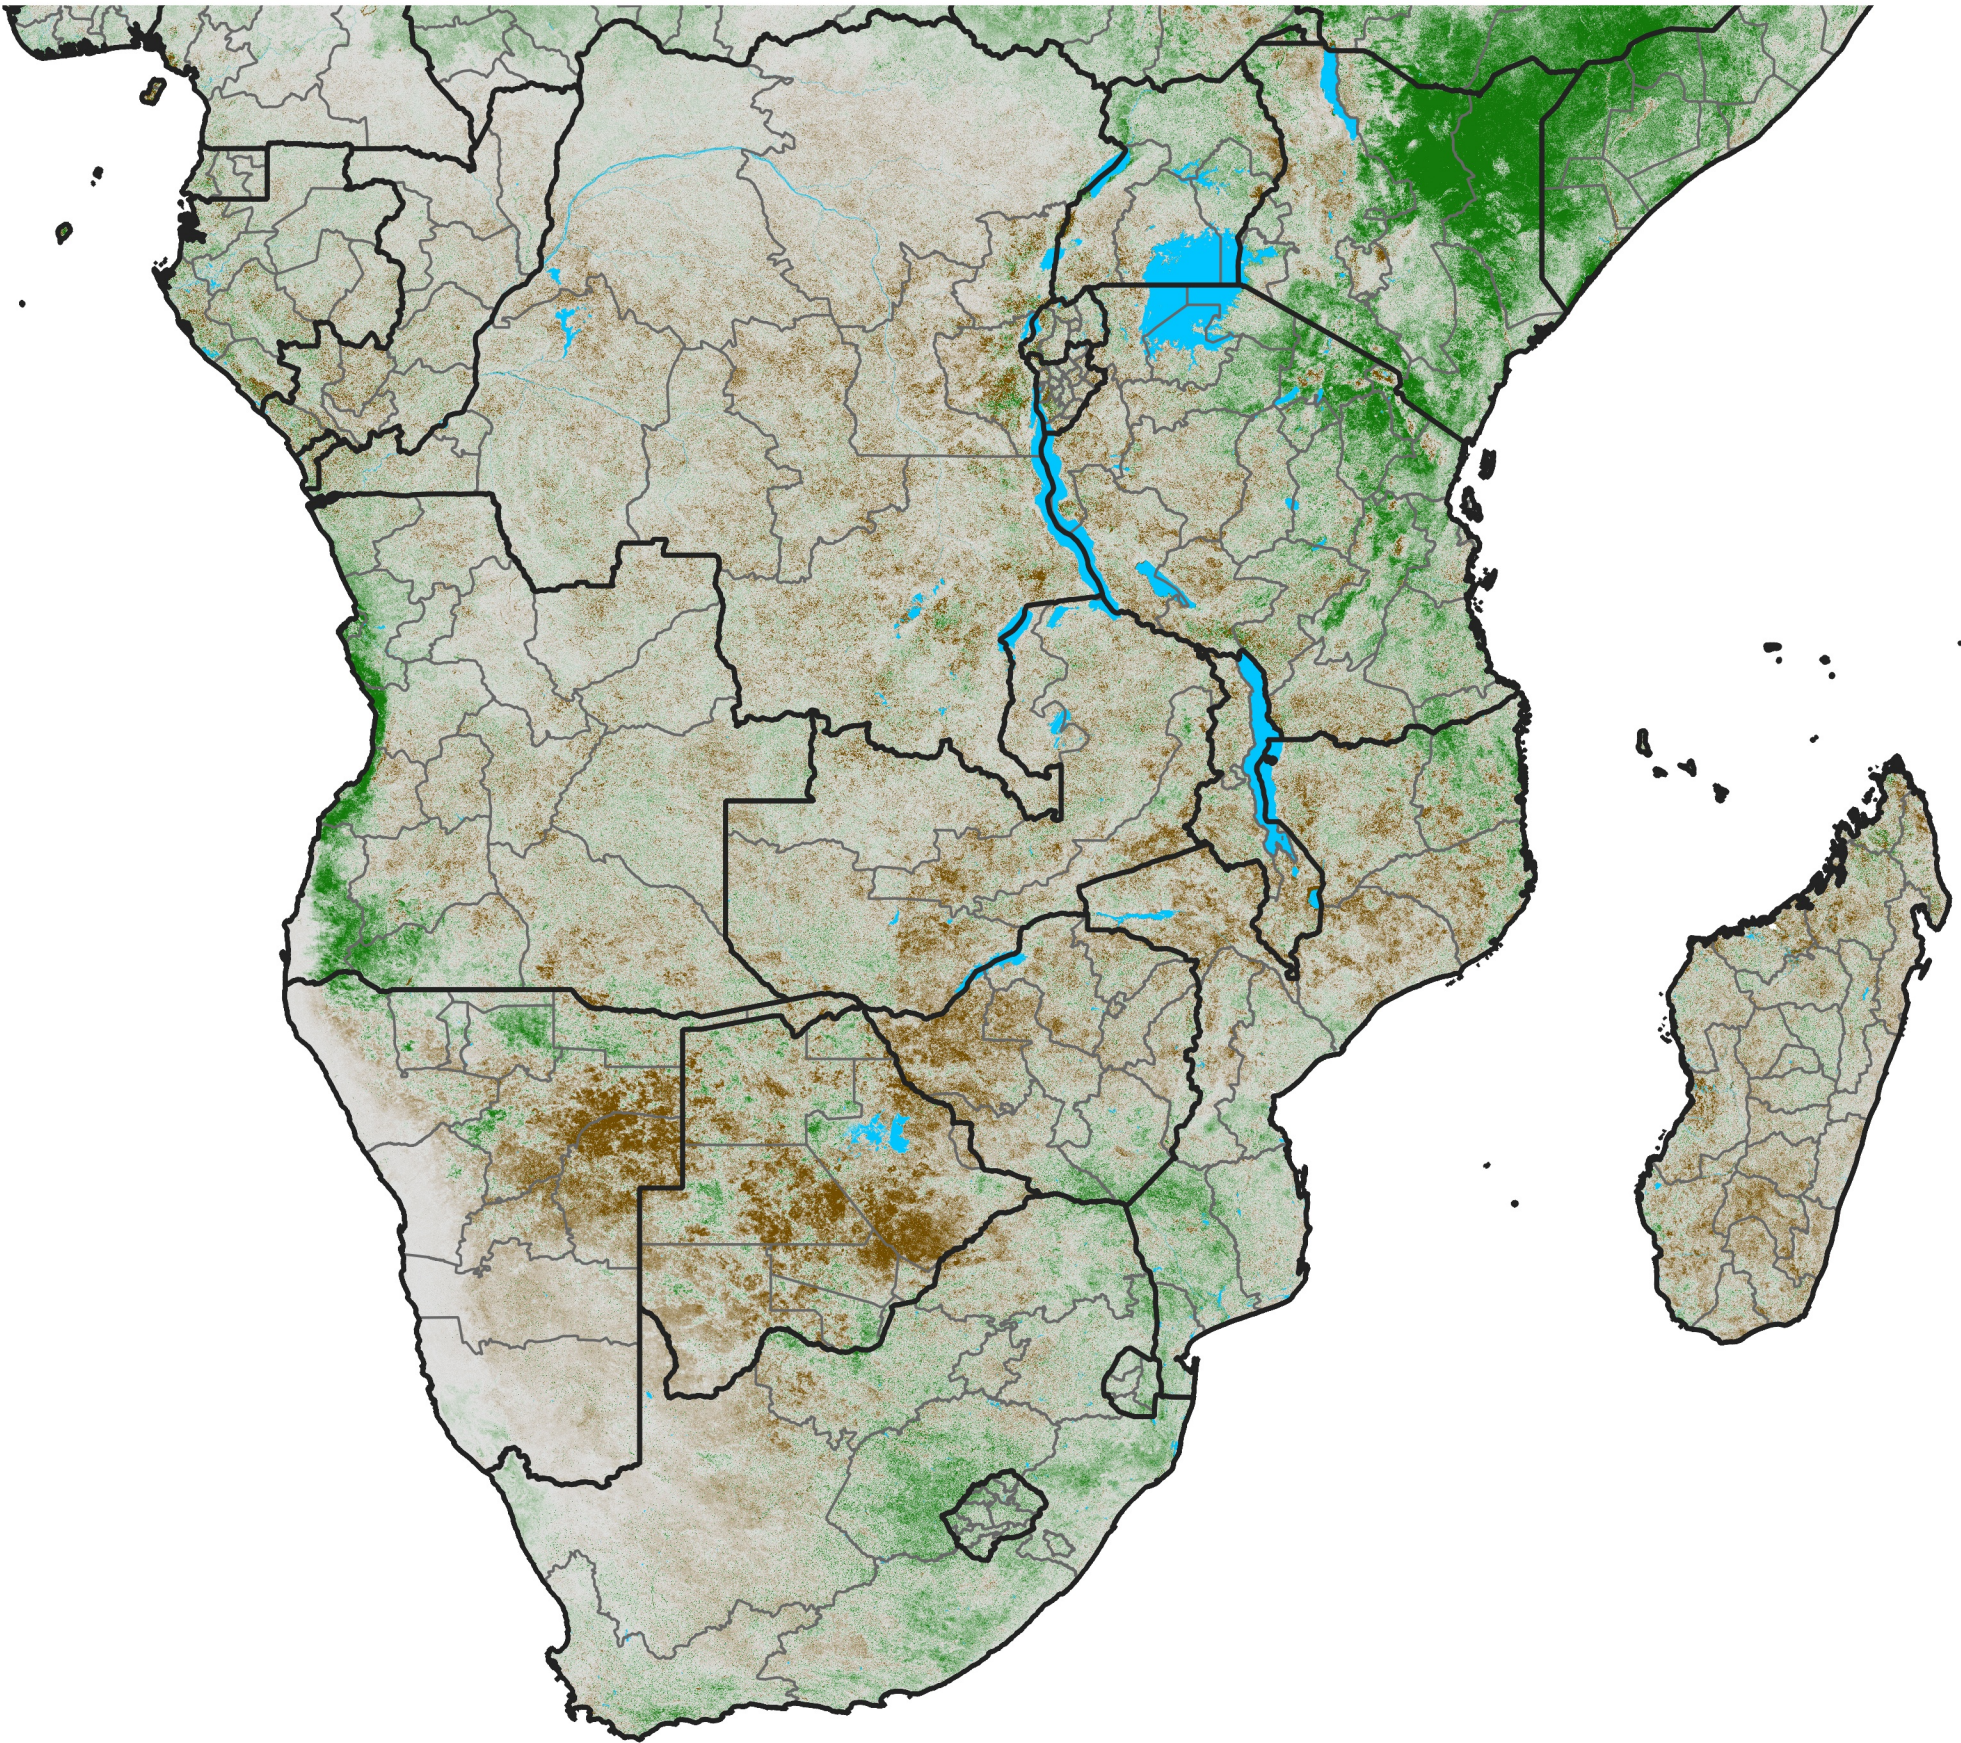

Southern Africa

NDVI Anomaly

2023 minus Mean (2012 - 2021)

Period 72 / Dec 21 - 31, 2023

NDVI Anomaly

< -0.3 -0.2 -0.1 -0.05 0.05 0.1 0.2 >0.3

Negative

No Difference