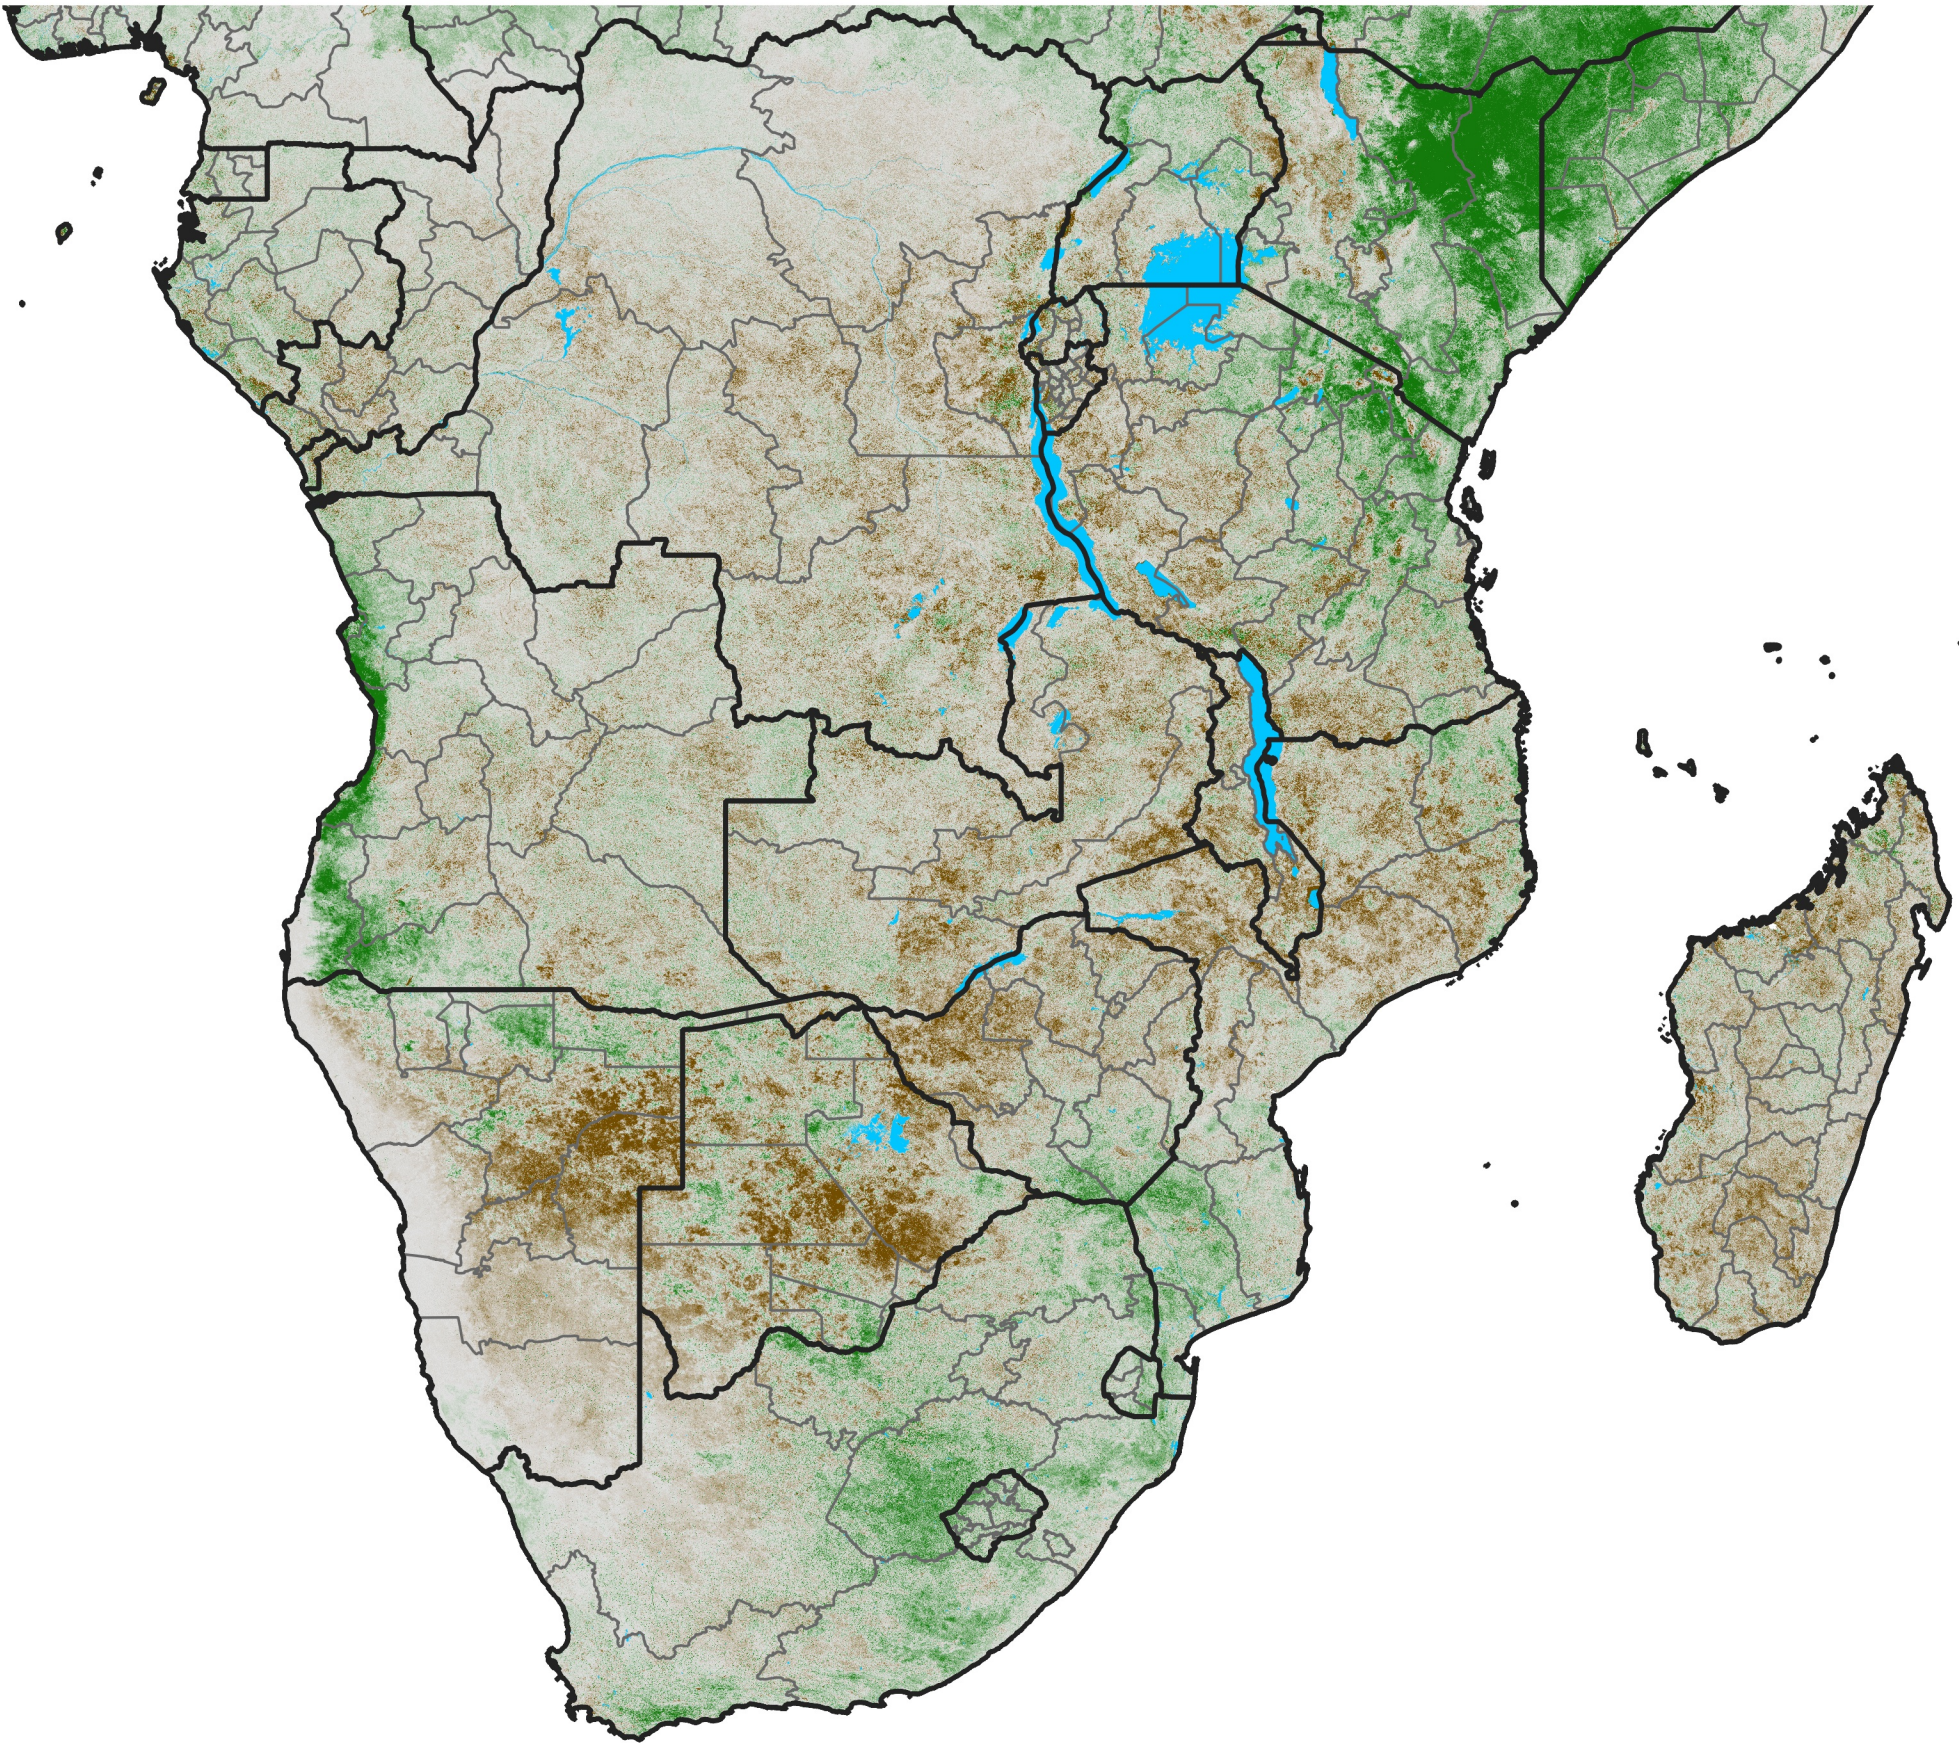

Southern Africa

NDVI Anomaly

2024 minus Mean (2012 - 2021)

Period 01 / Dec 26, 2023 - Jan 05, 2024

NDVI Anomaly

< -0.3 -0.2 -0.1 -0.05 0.05 0.1 0.2 >0.3

Negative

No Difference