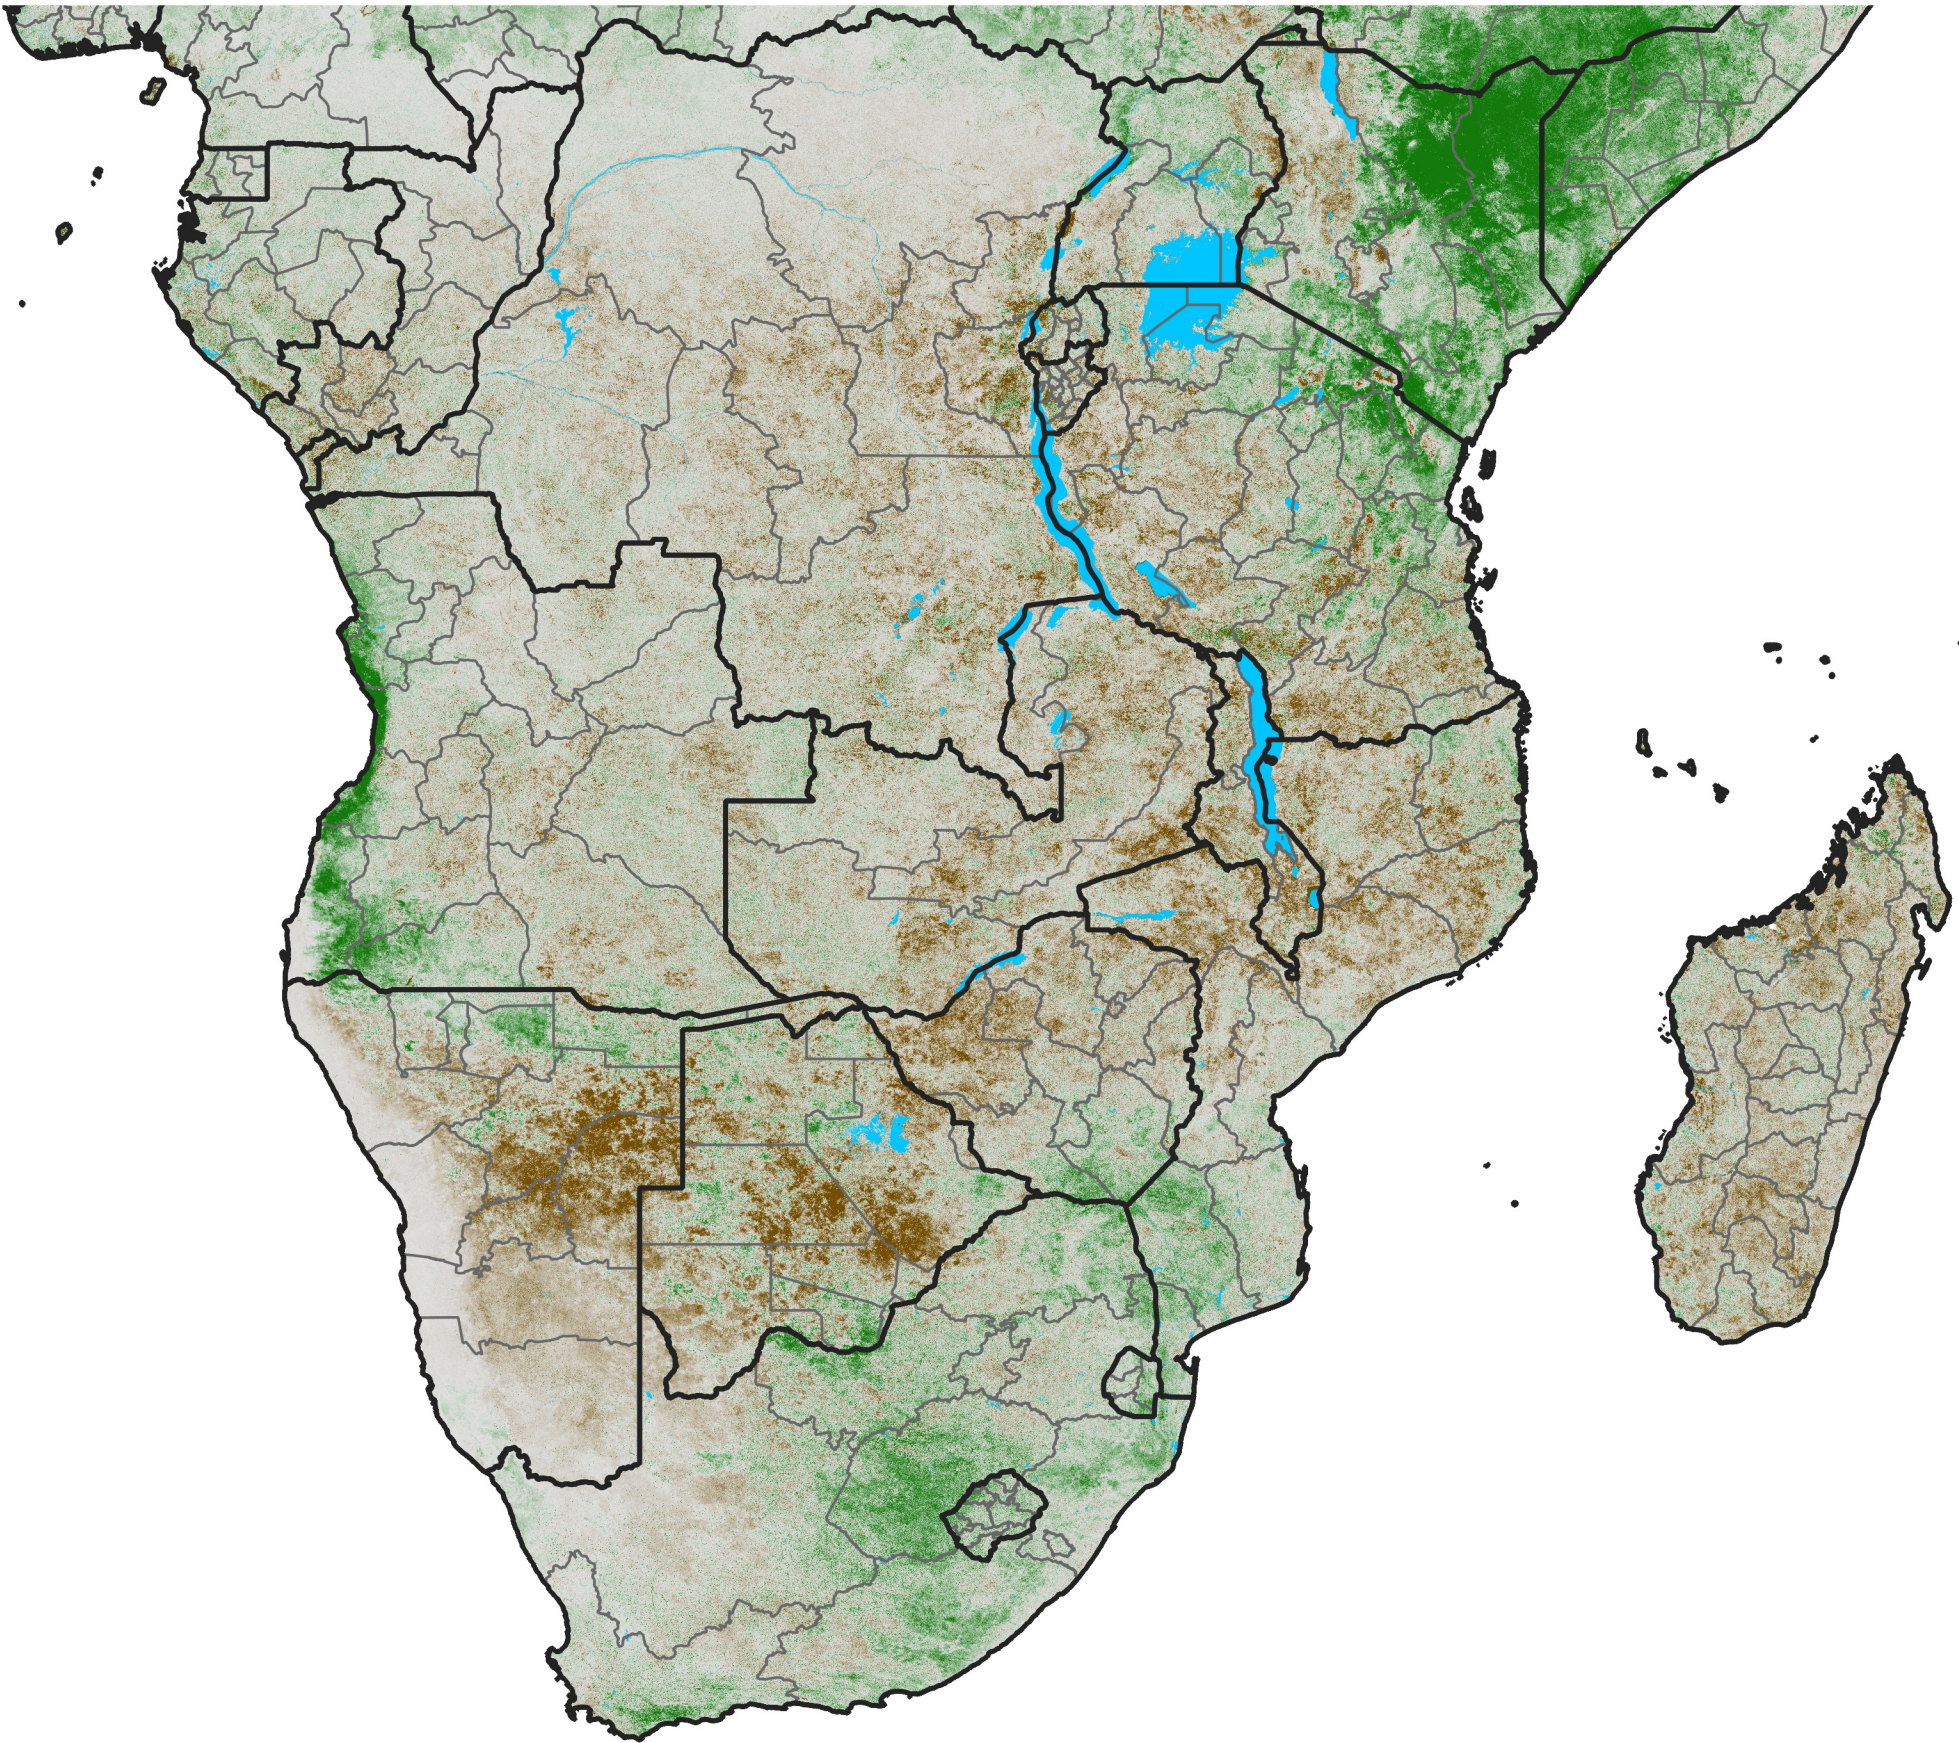

# Southern Africa

## NDVI Anomaly

2024 minus Mean (2012 - 2021)

Period 02 / Jan 01 - 10, 2024