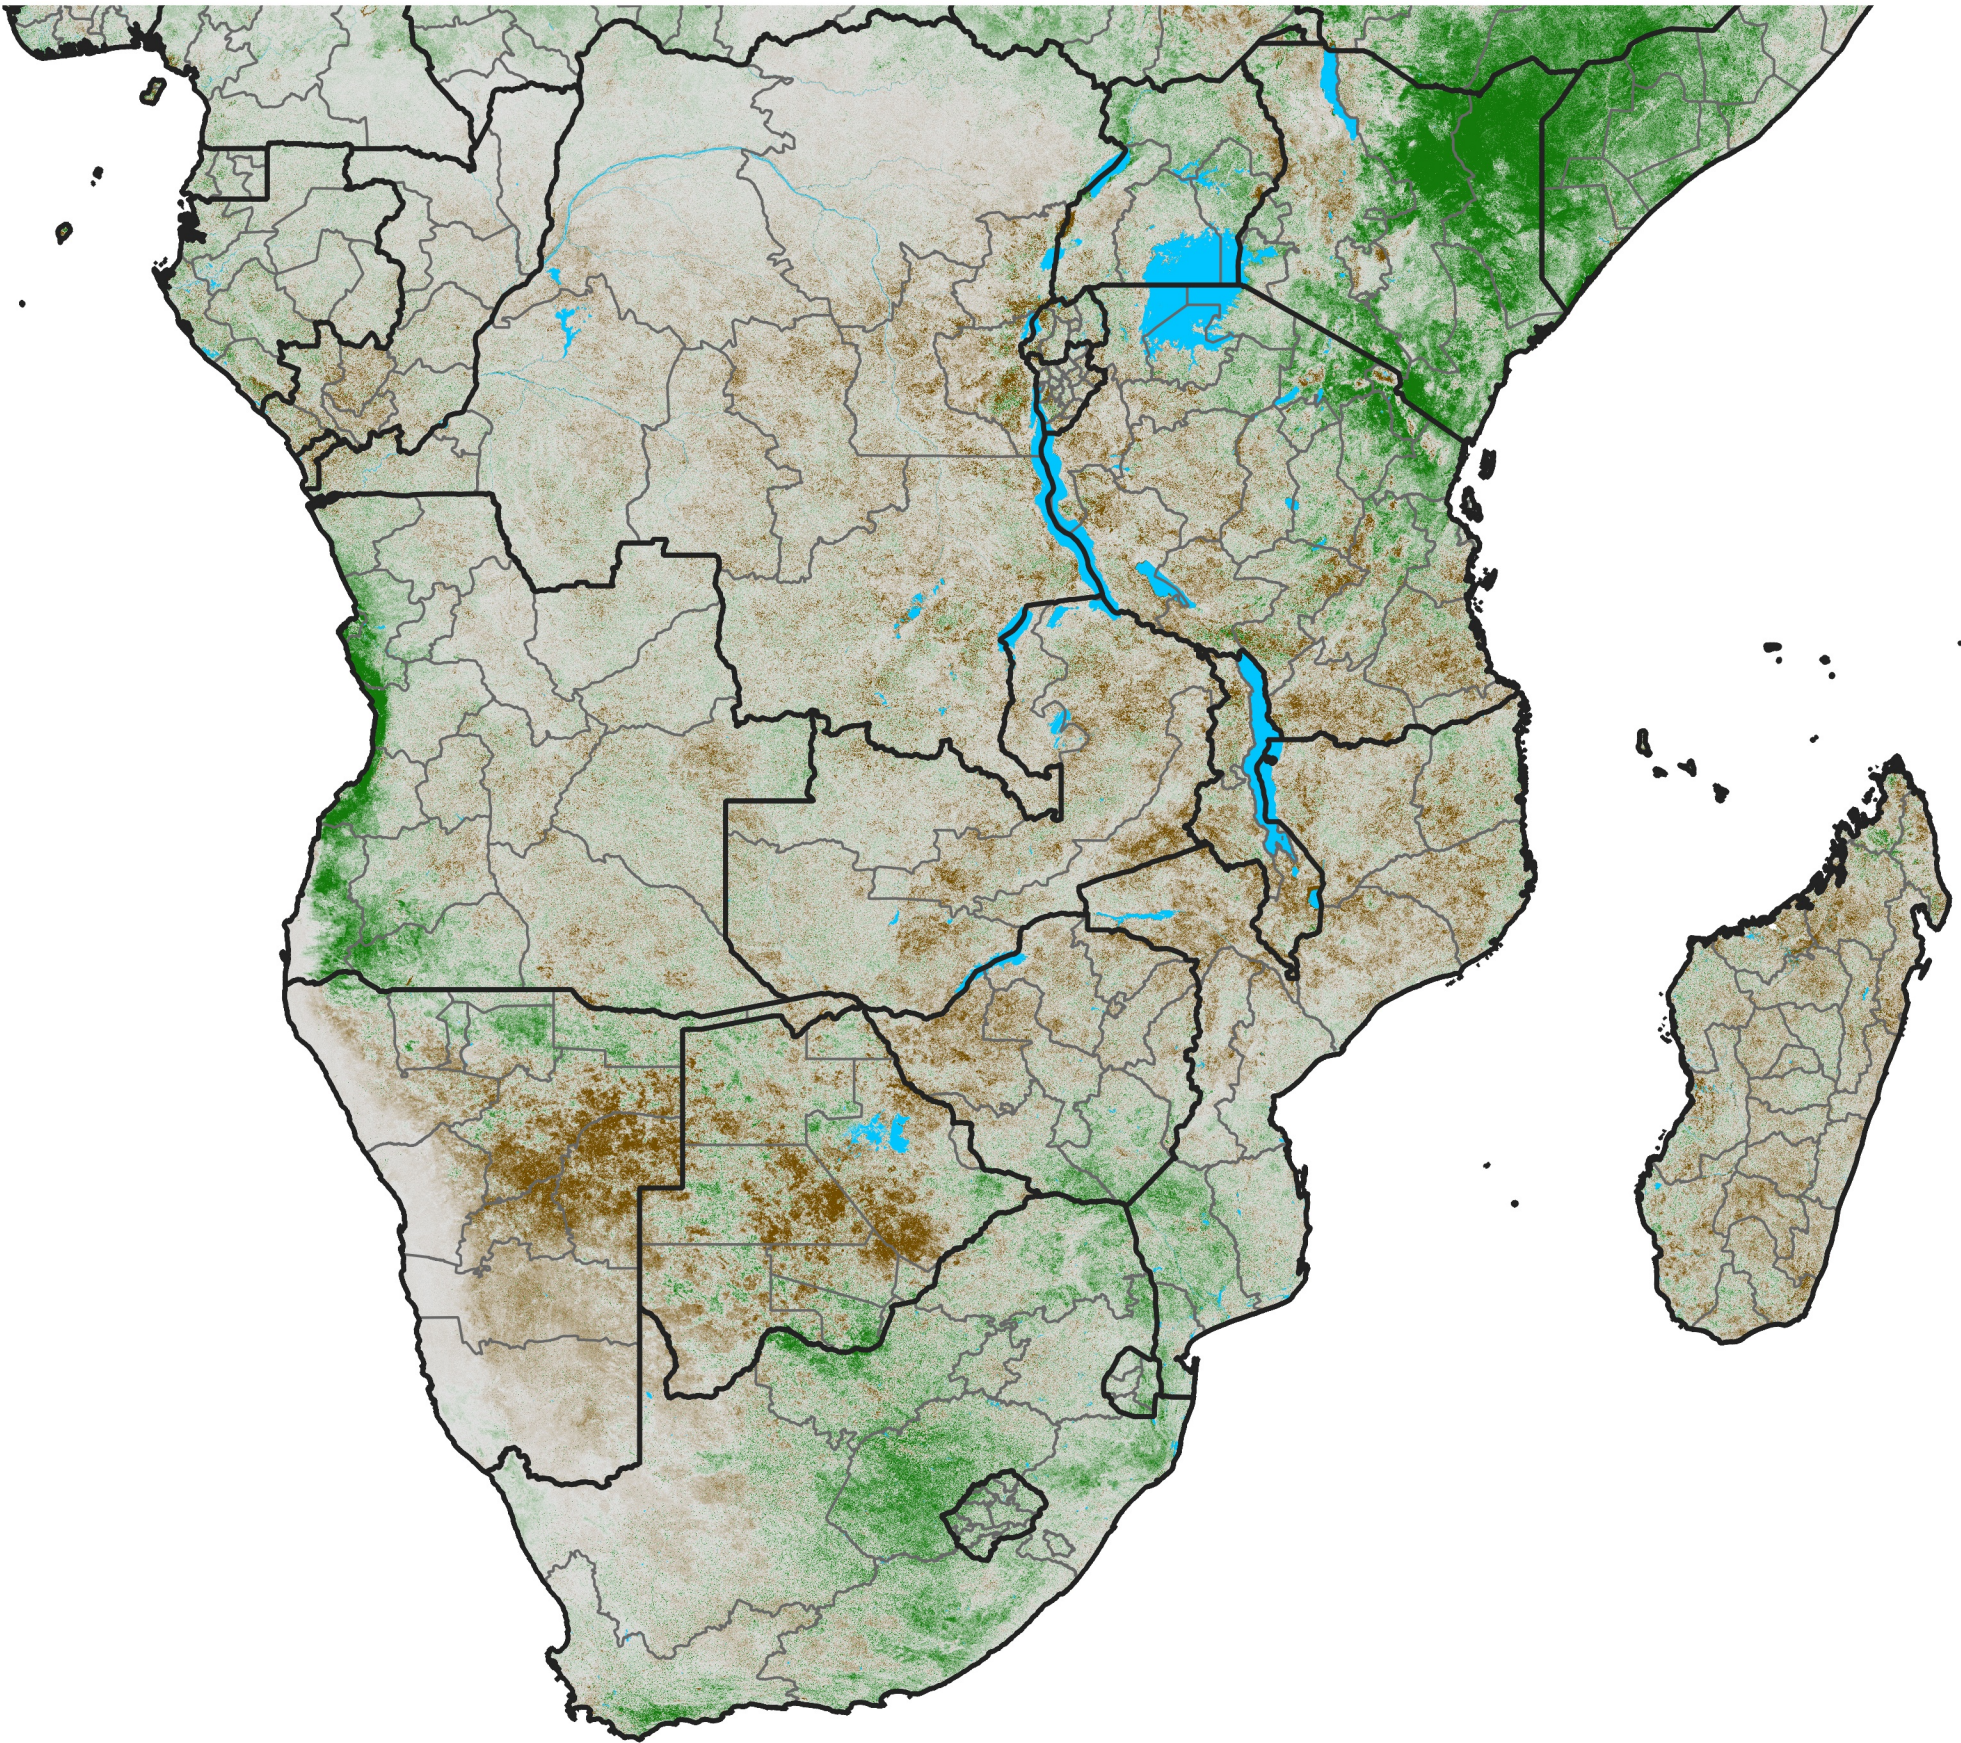

# Southern Africa

## NDVI Anomaly

2024 minus Mean (2012 - 2021)

Period 03 / Jan 06 - 15, 2024