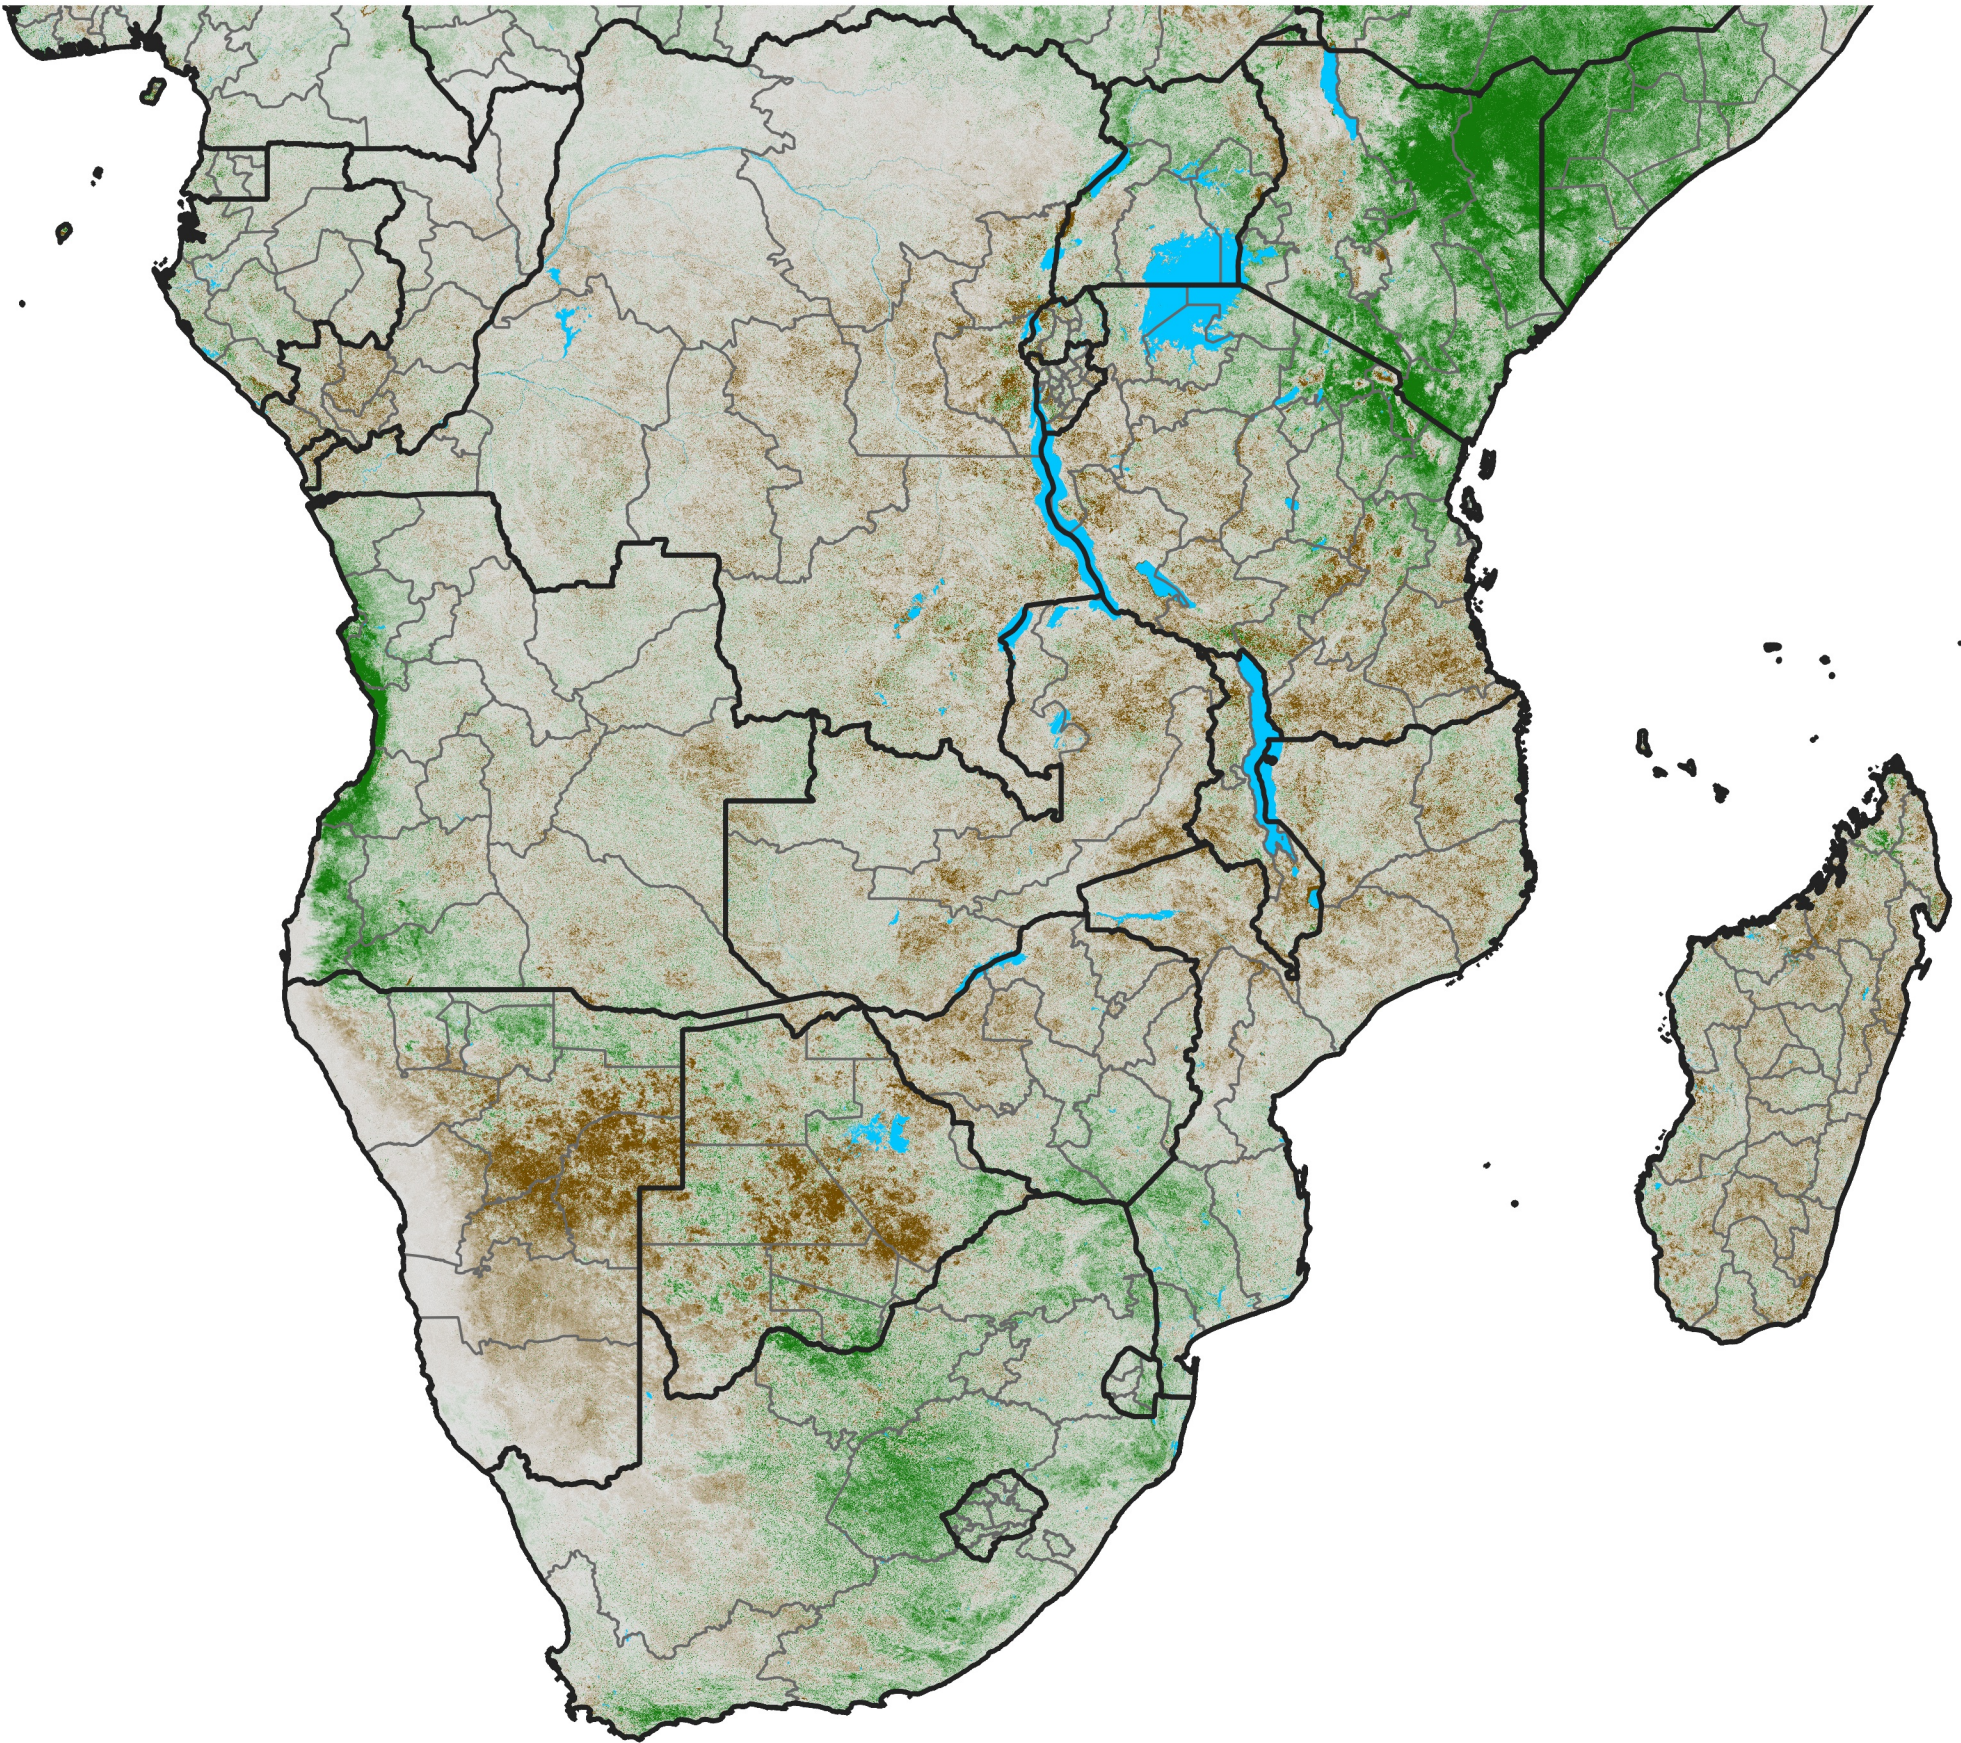

Southern Africa

NDVI Anomaly

2024 minus Mean (2012 - 2021)

Period 04 / Jan 11 - 20, 2024

NDVI Anomaly

< -0.3 -0.2 -0.1 -0.05 0.05 0.1 0.2 >0.3

Negative

No Difference