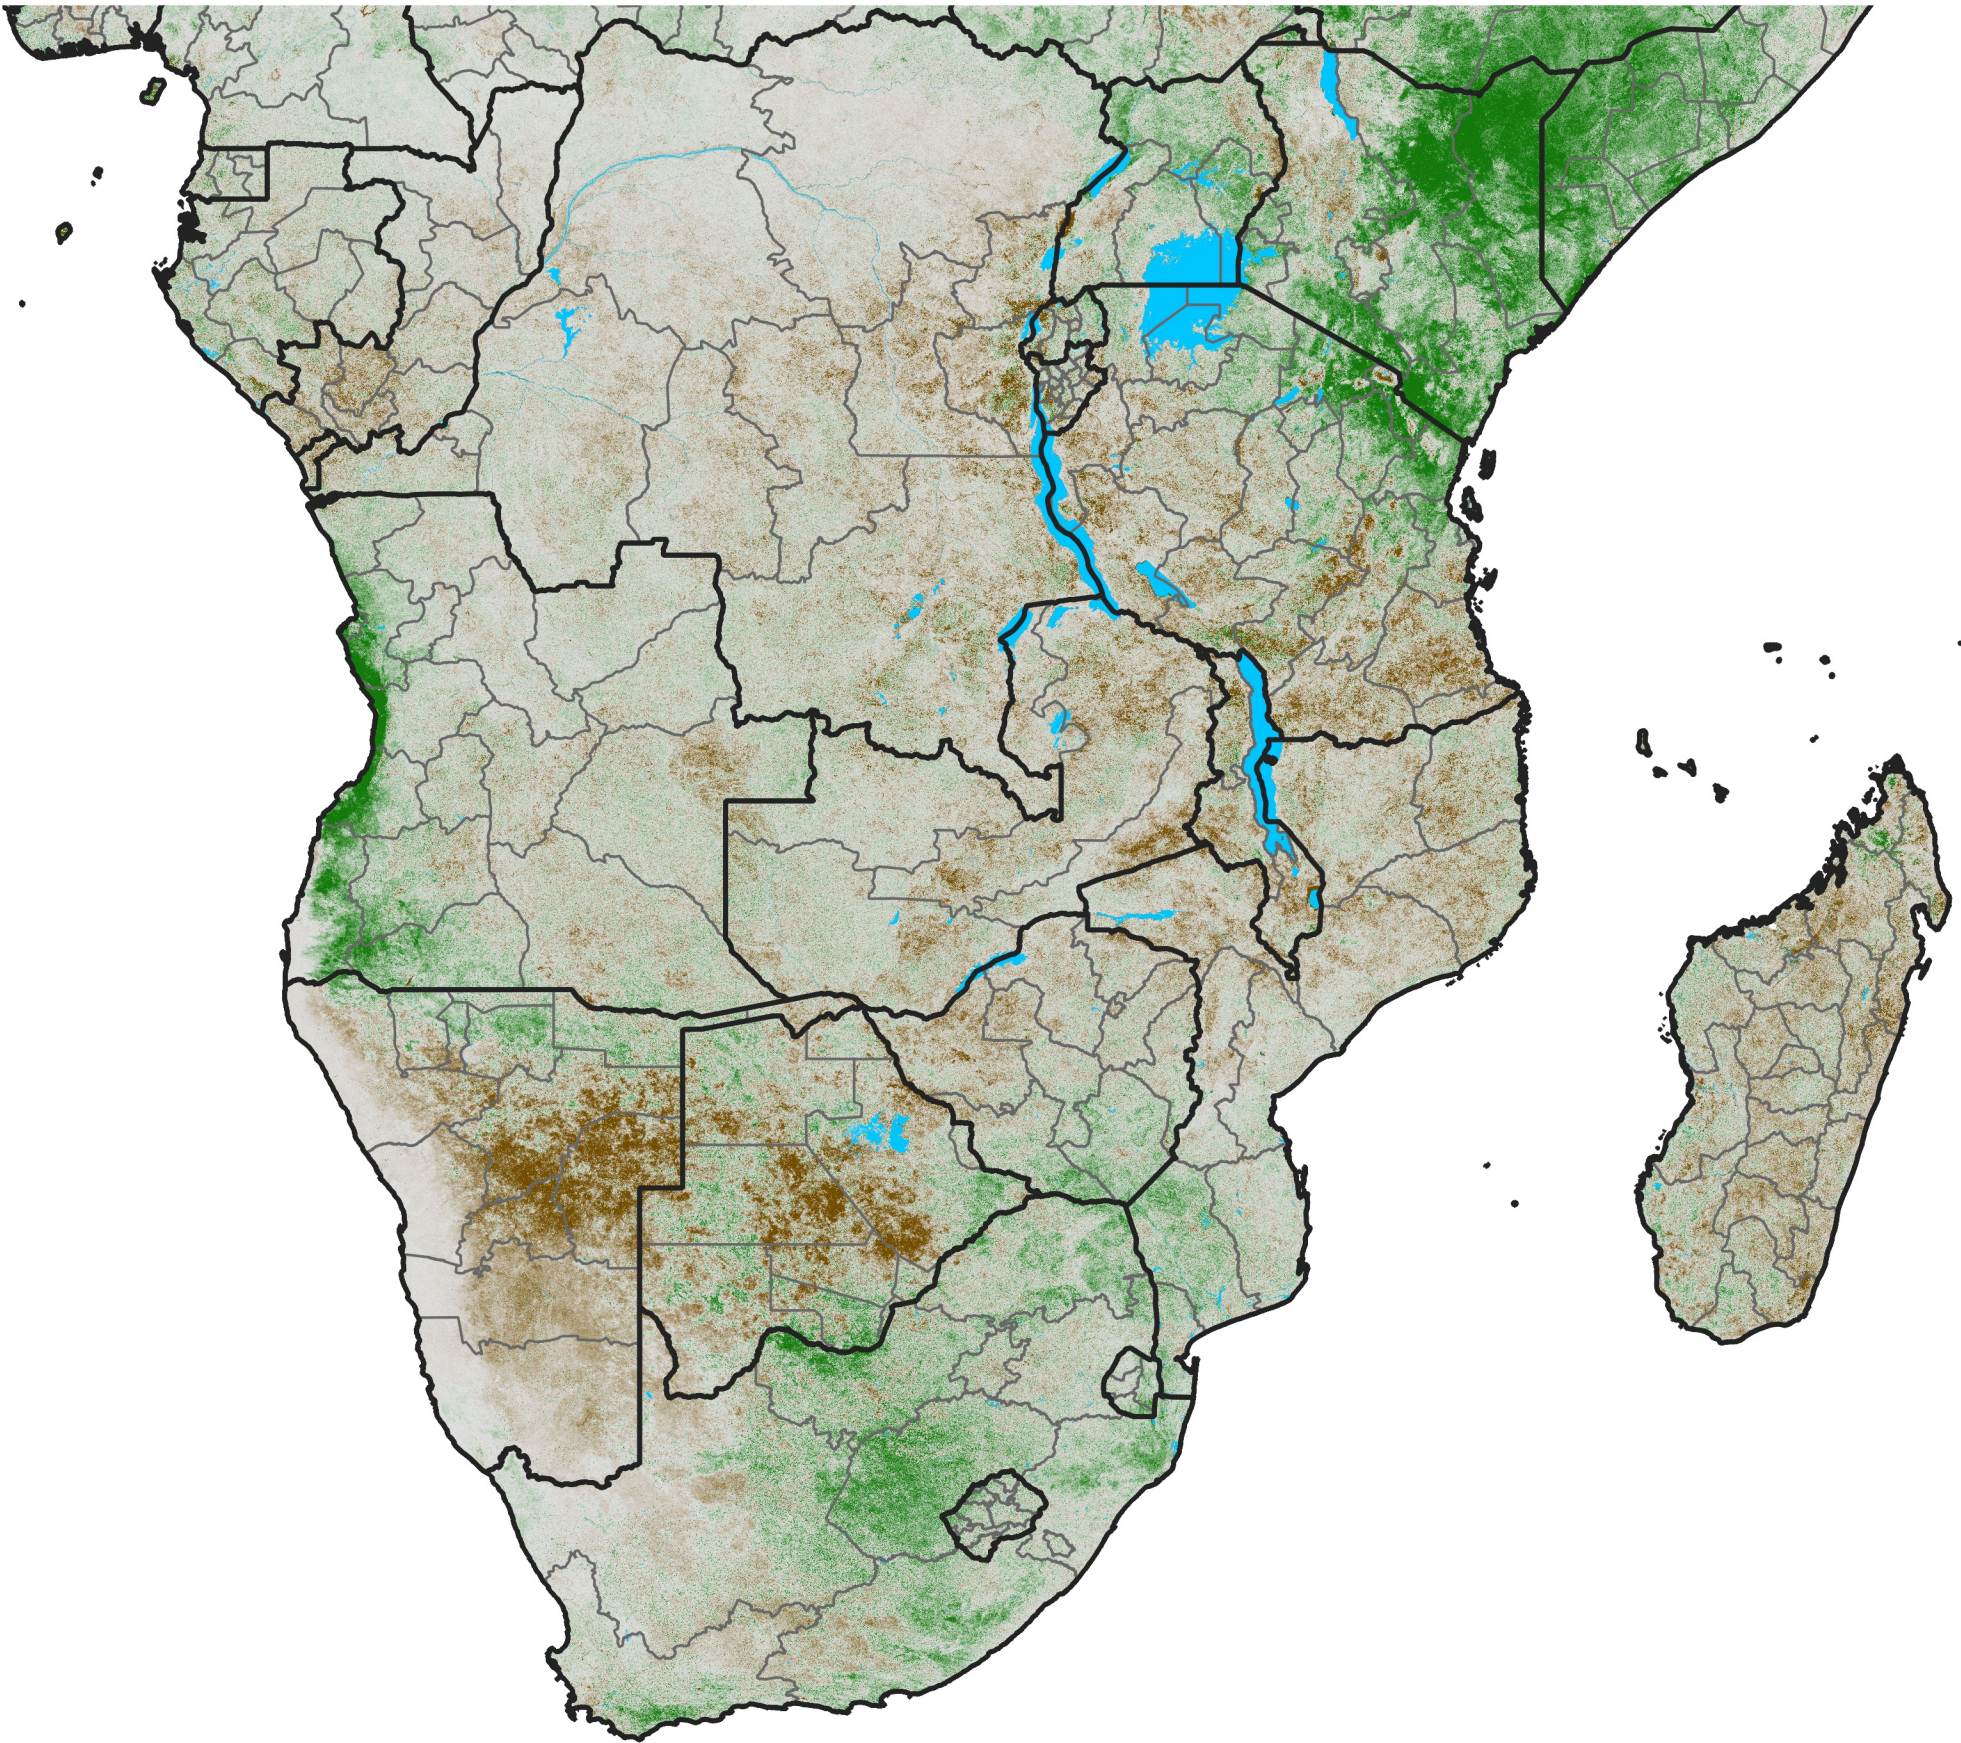

Southern Africa

NDVI Anomaly

2024 minus Mean (2012 - 2021)

Period 05 / Jan 16 - 25, 2024

NDVI Anomaly

< -0.3 -0.2 -0.1 -0.05 0.05 0.1 0.2 >0.3

Negative

No Difference