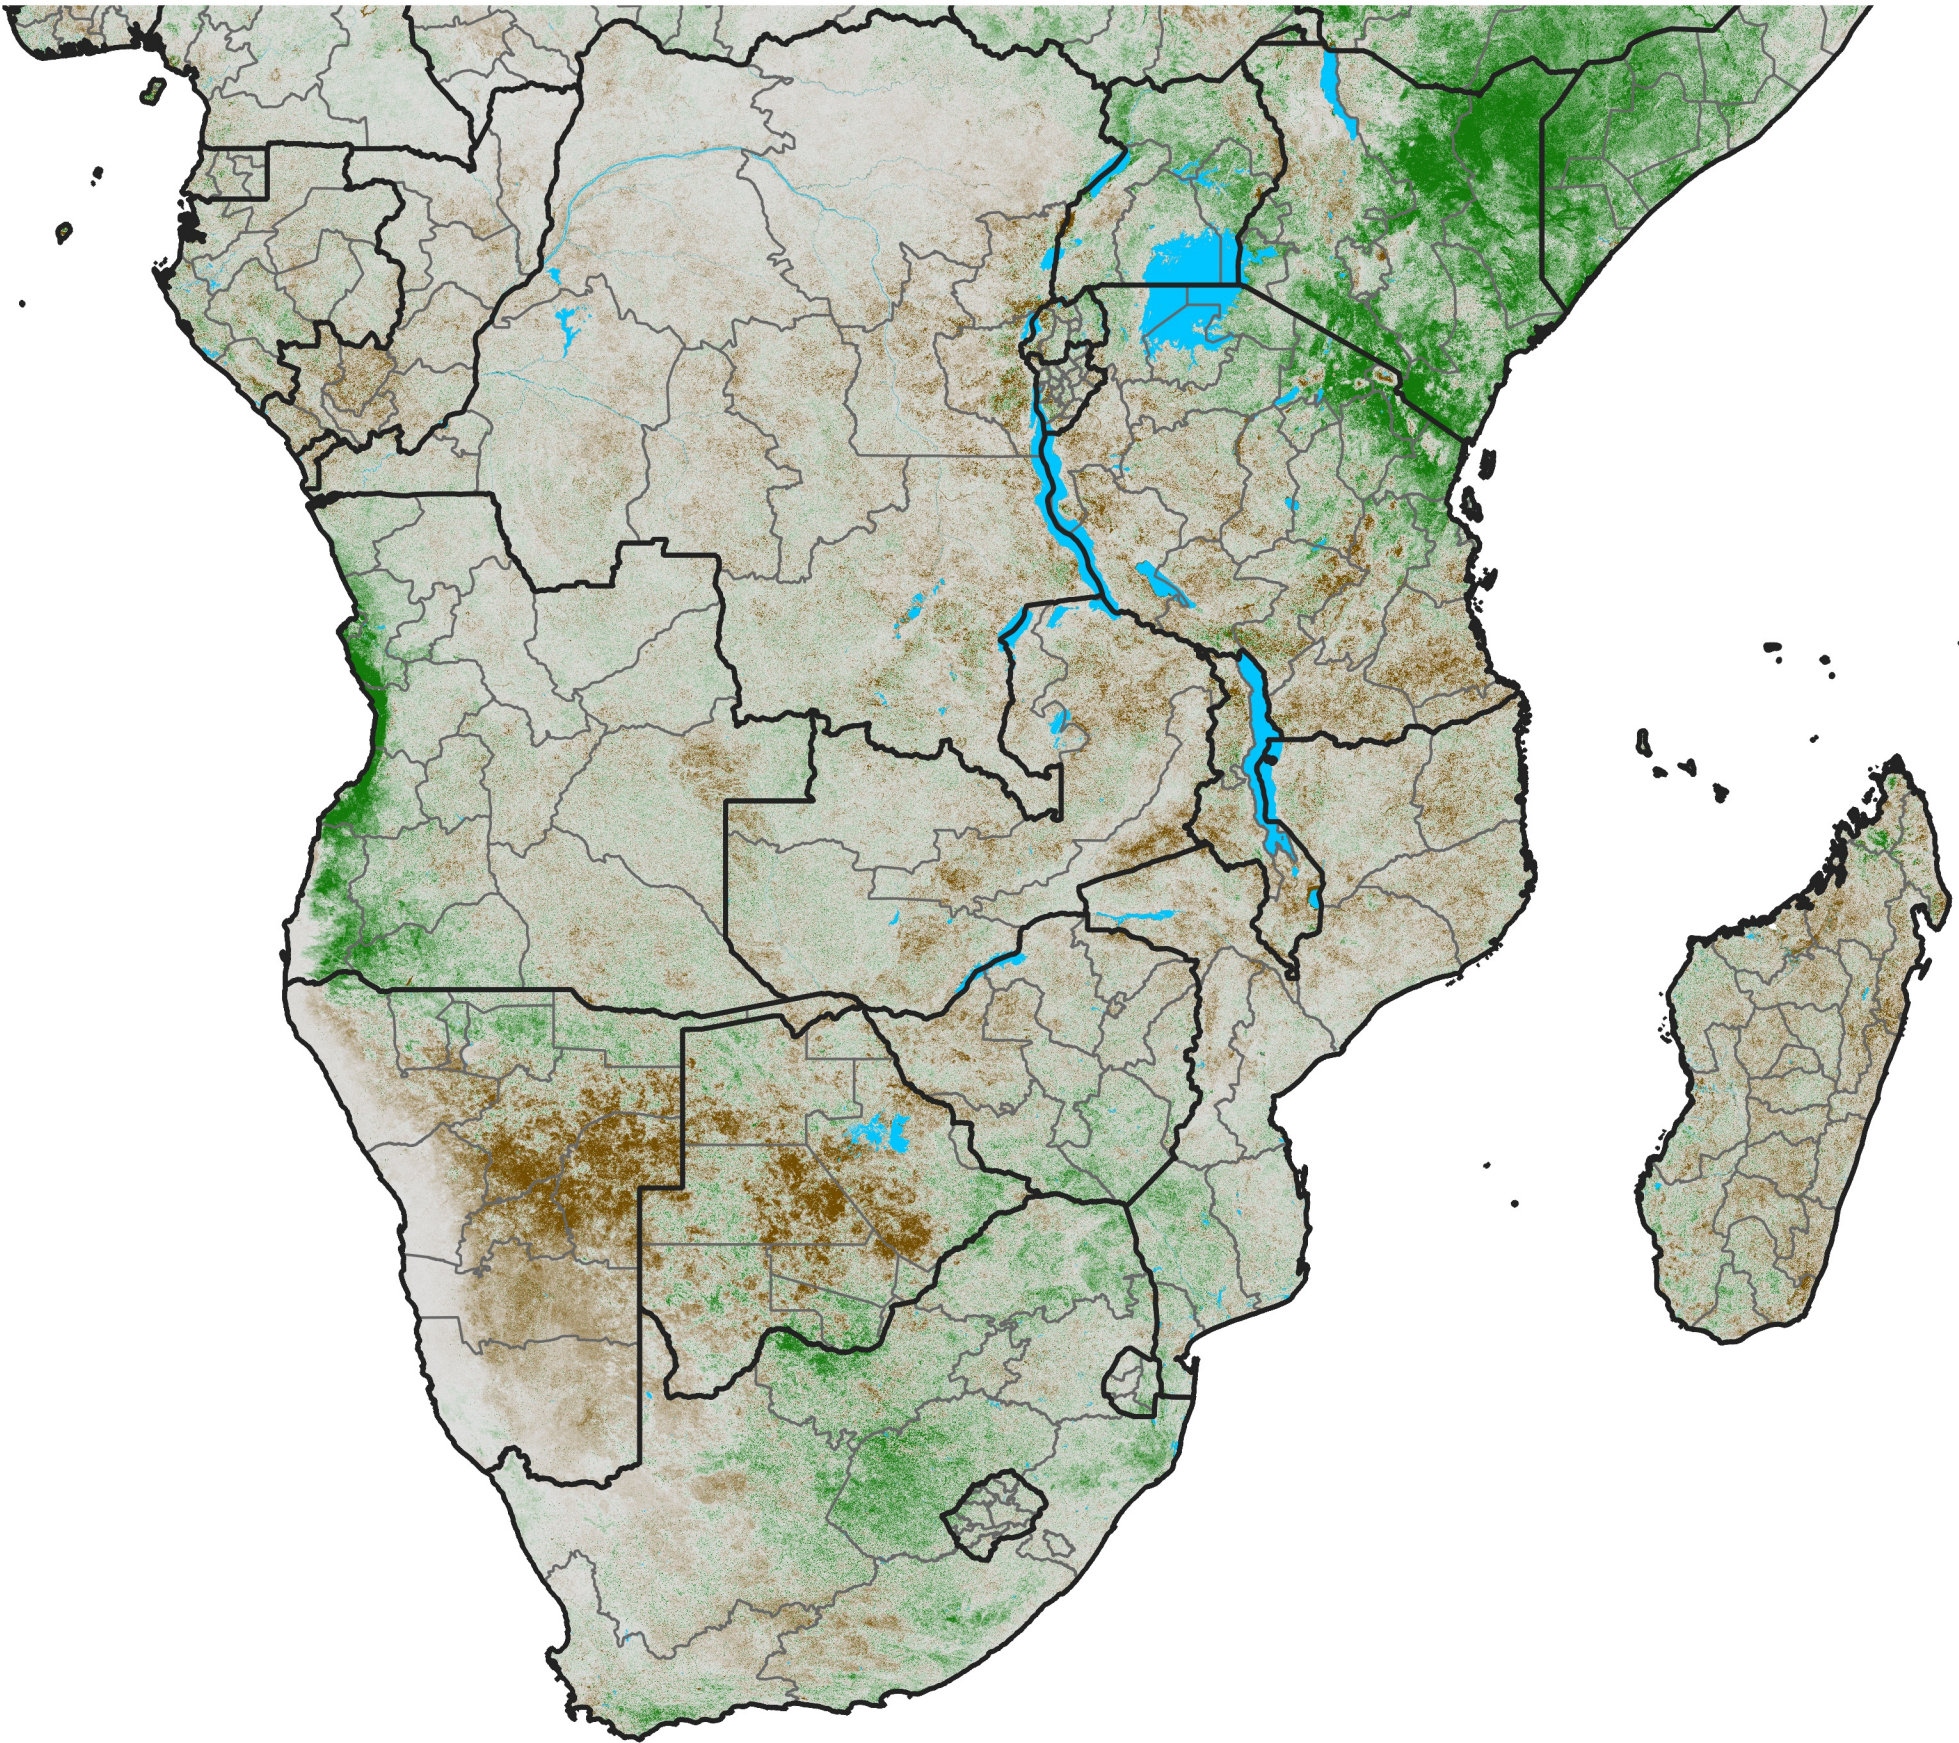

Southern Africa

NDVI Anomaly

2024 minus Mean (2012 - 2021)

Period 06 / Jan 21 - 31, 2024

NDVI Anomaly

< -0.3 -0.2 -0.1 -0.05 0.05 0.1 0.2 >0.3

Negative

No Difference