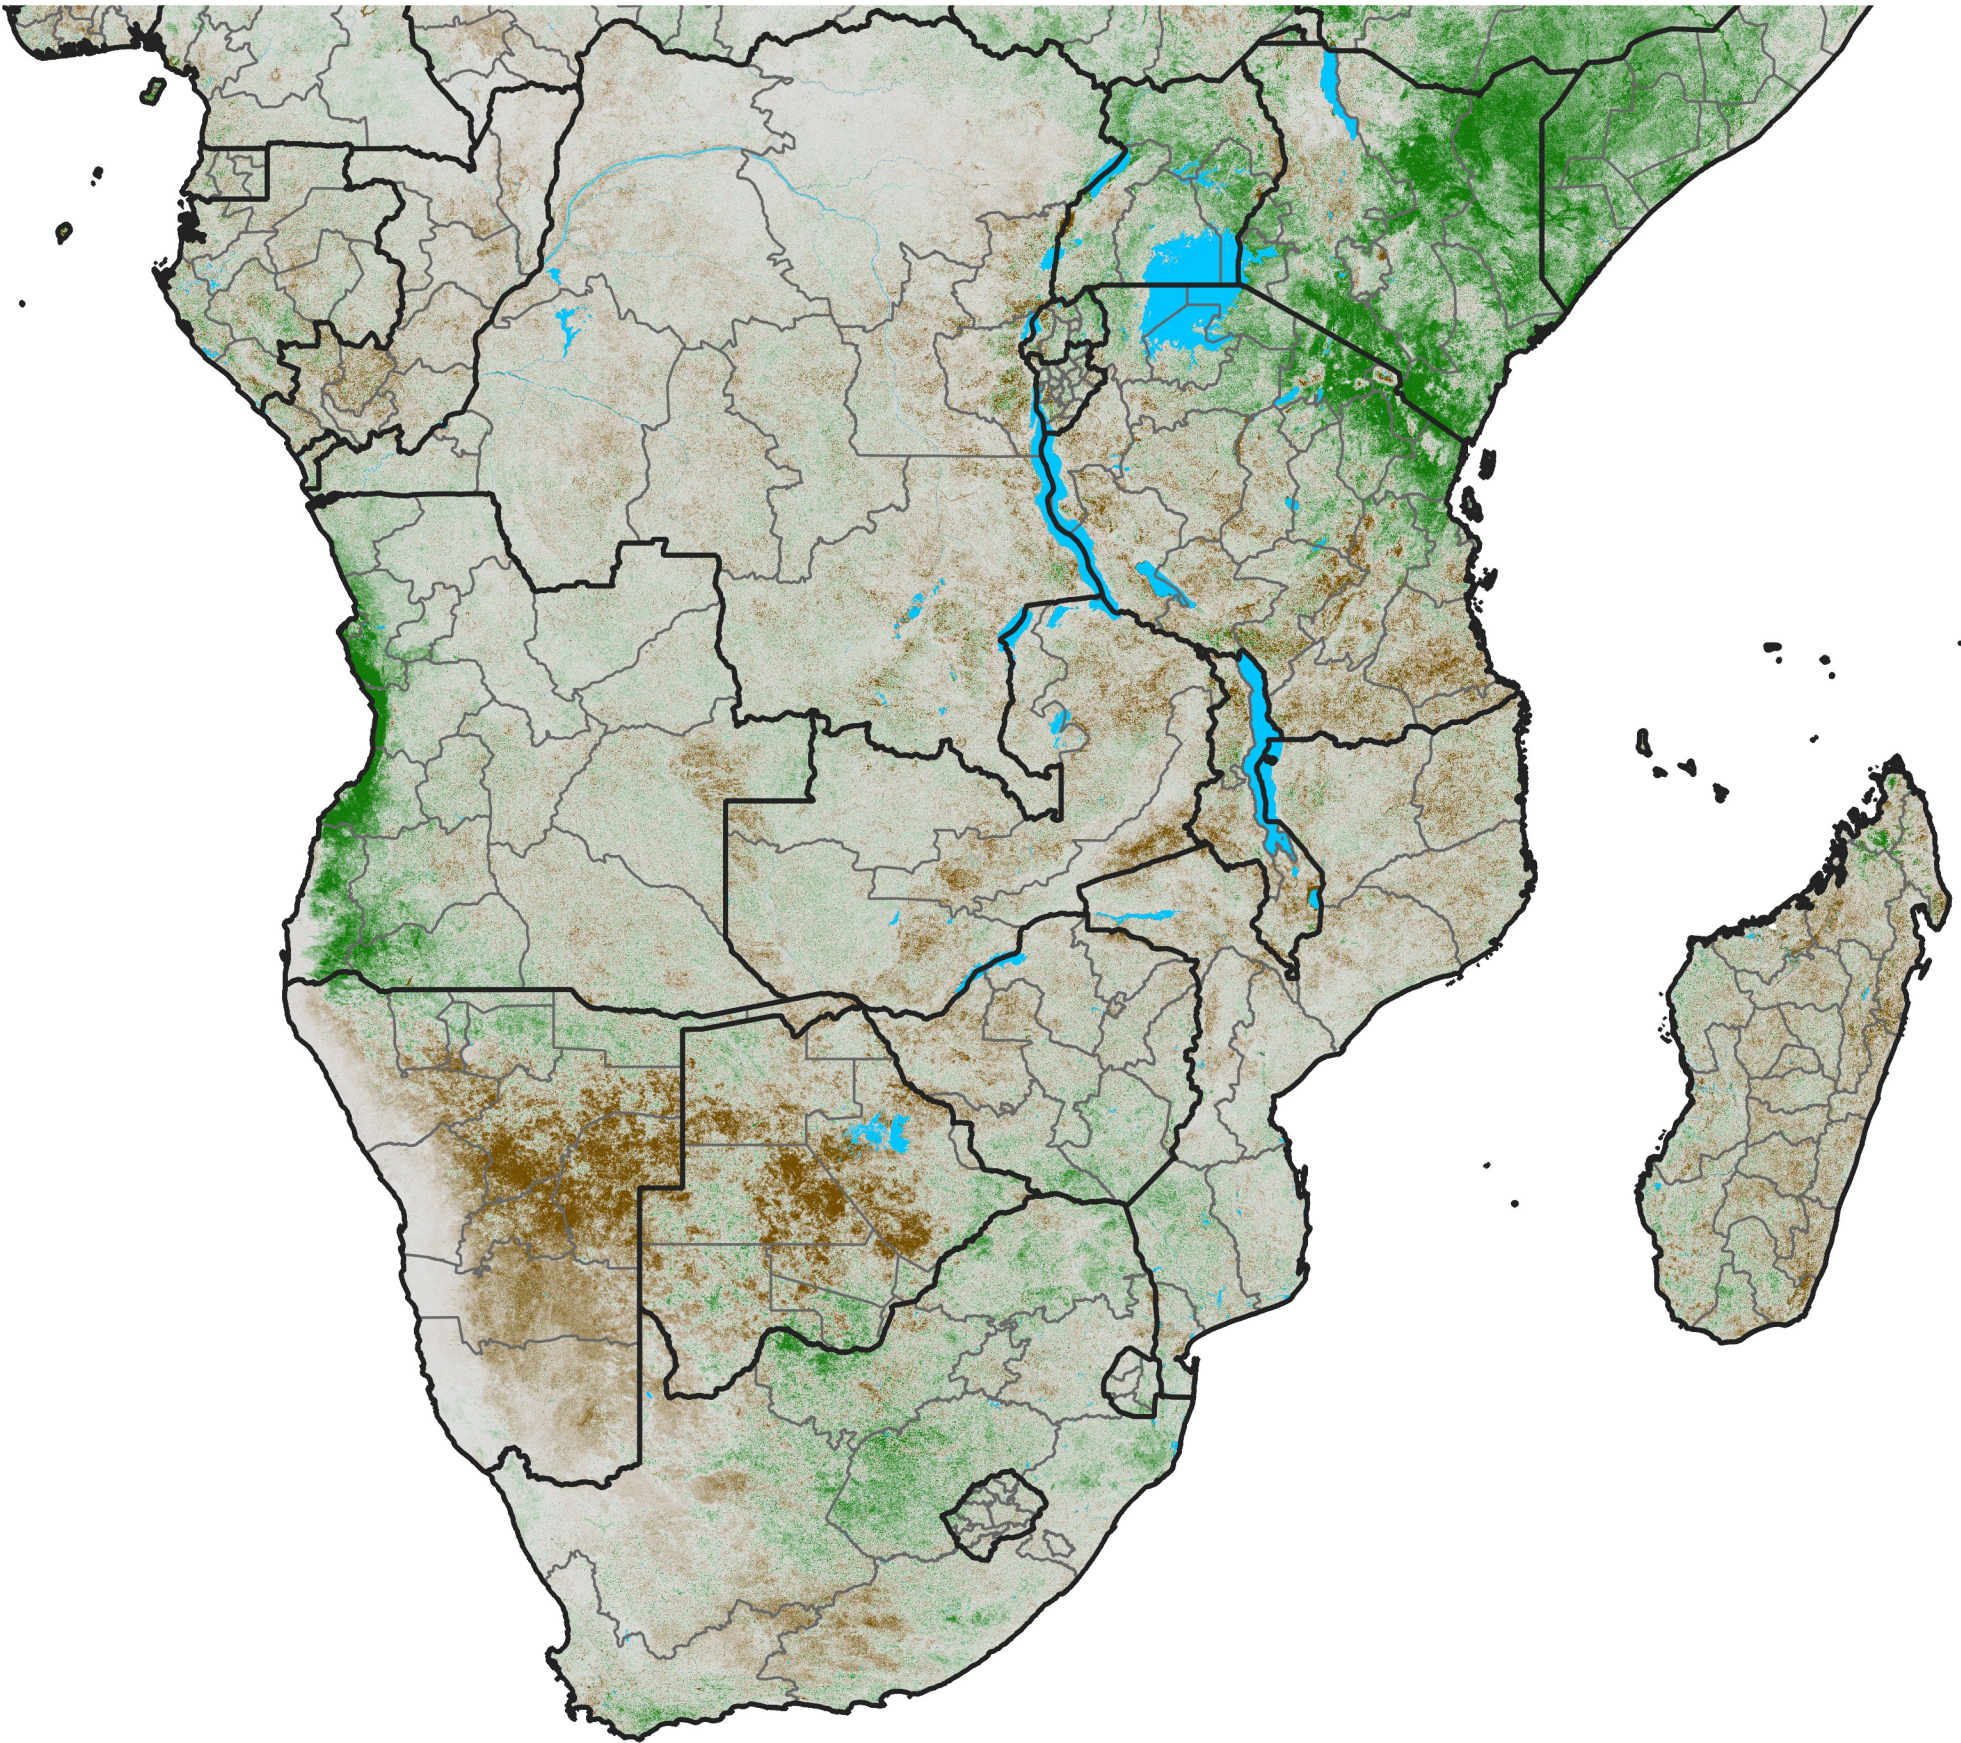

Southern Africa

NDVI Anomaly

2024 minus Mean (2012 - 2021)

Period 07 / Jan 26 - Feb 05, 2024

NDVI Anomaly

< -0.3 -0.2 -0.1 -0.05 0.05 0.1 0.2 >0.3

Negative

No Difference