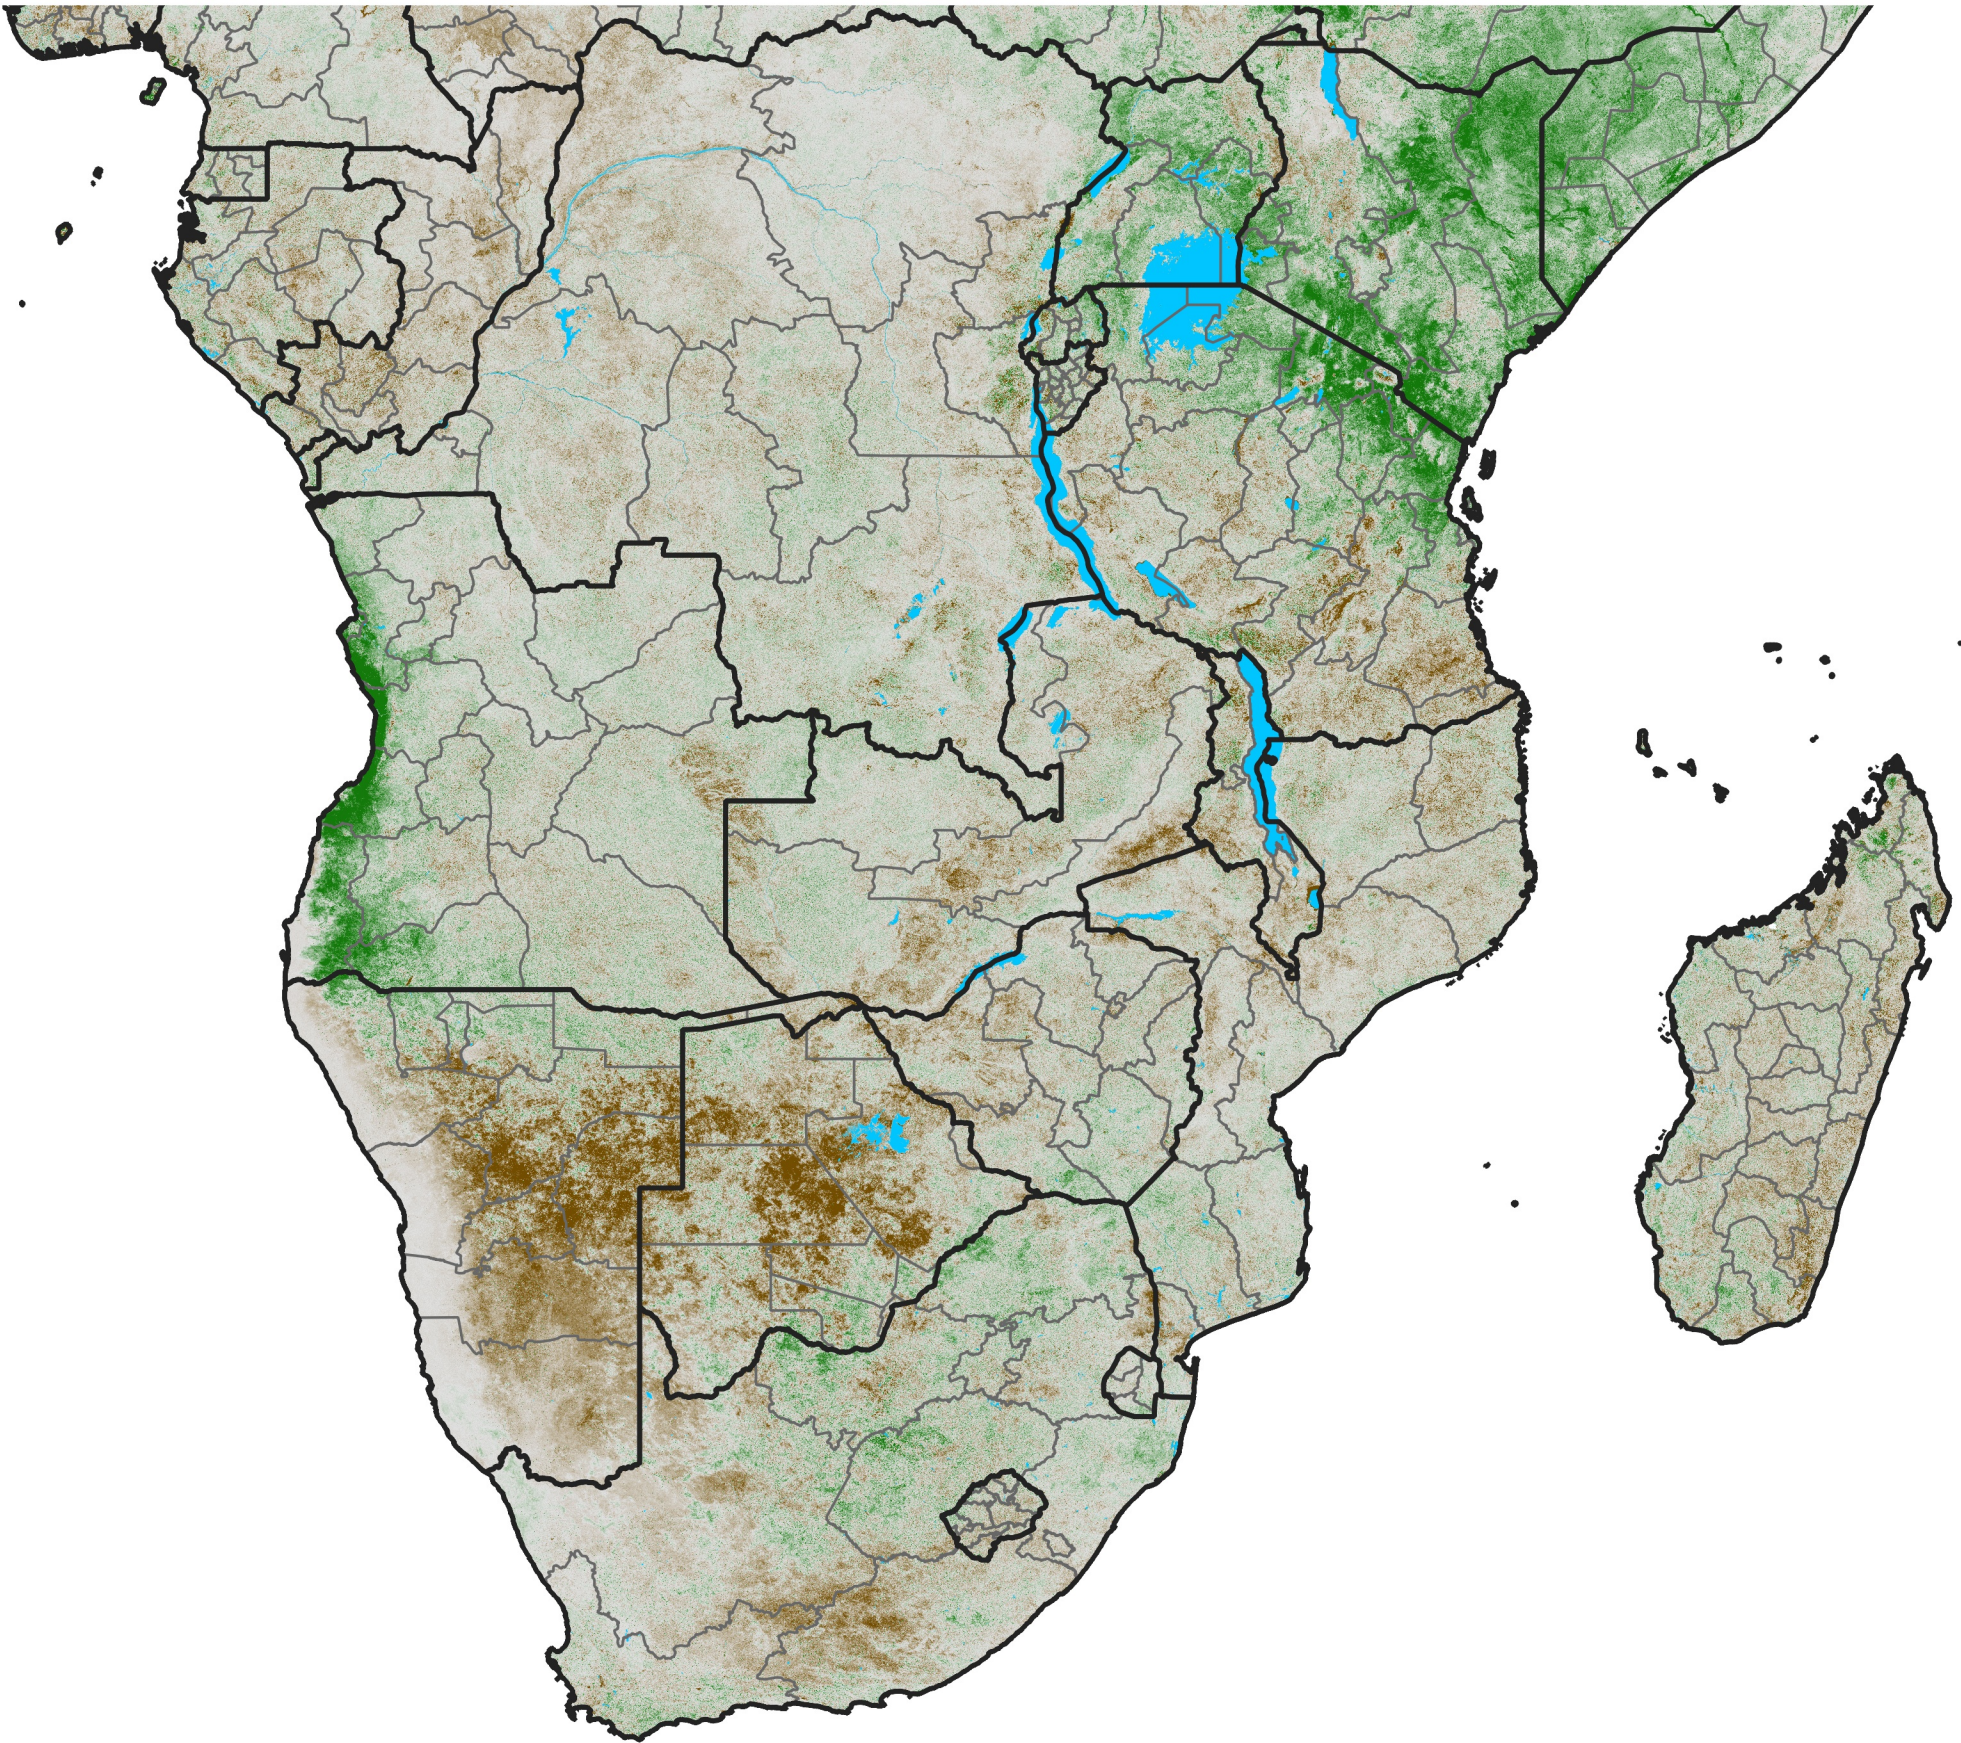

Southern Africa

NDVI Anomaly

2024 minus Mean (2012 - 2021)

Period 09 / Feb 06 - 15, 2024

NDVI Anomaly

< -0.3 -0.2 -0.1 -0.05 0.05 0.1 0.2 >0.3

Negative

No Difference