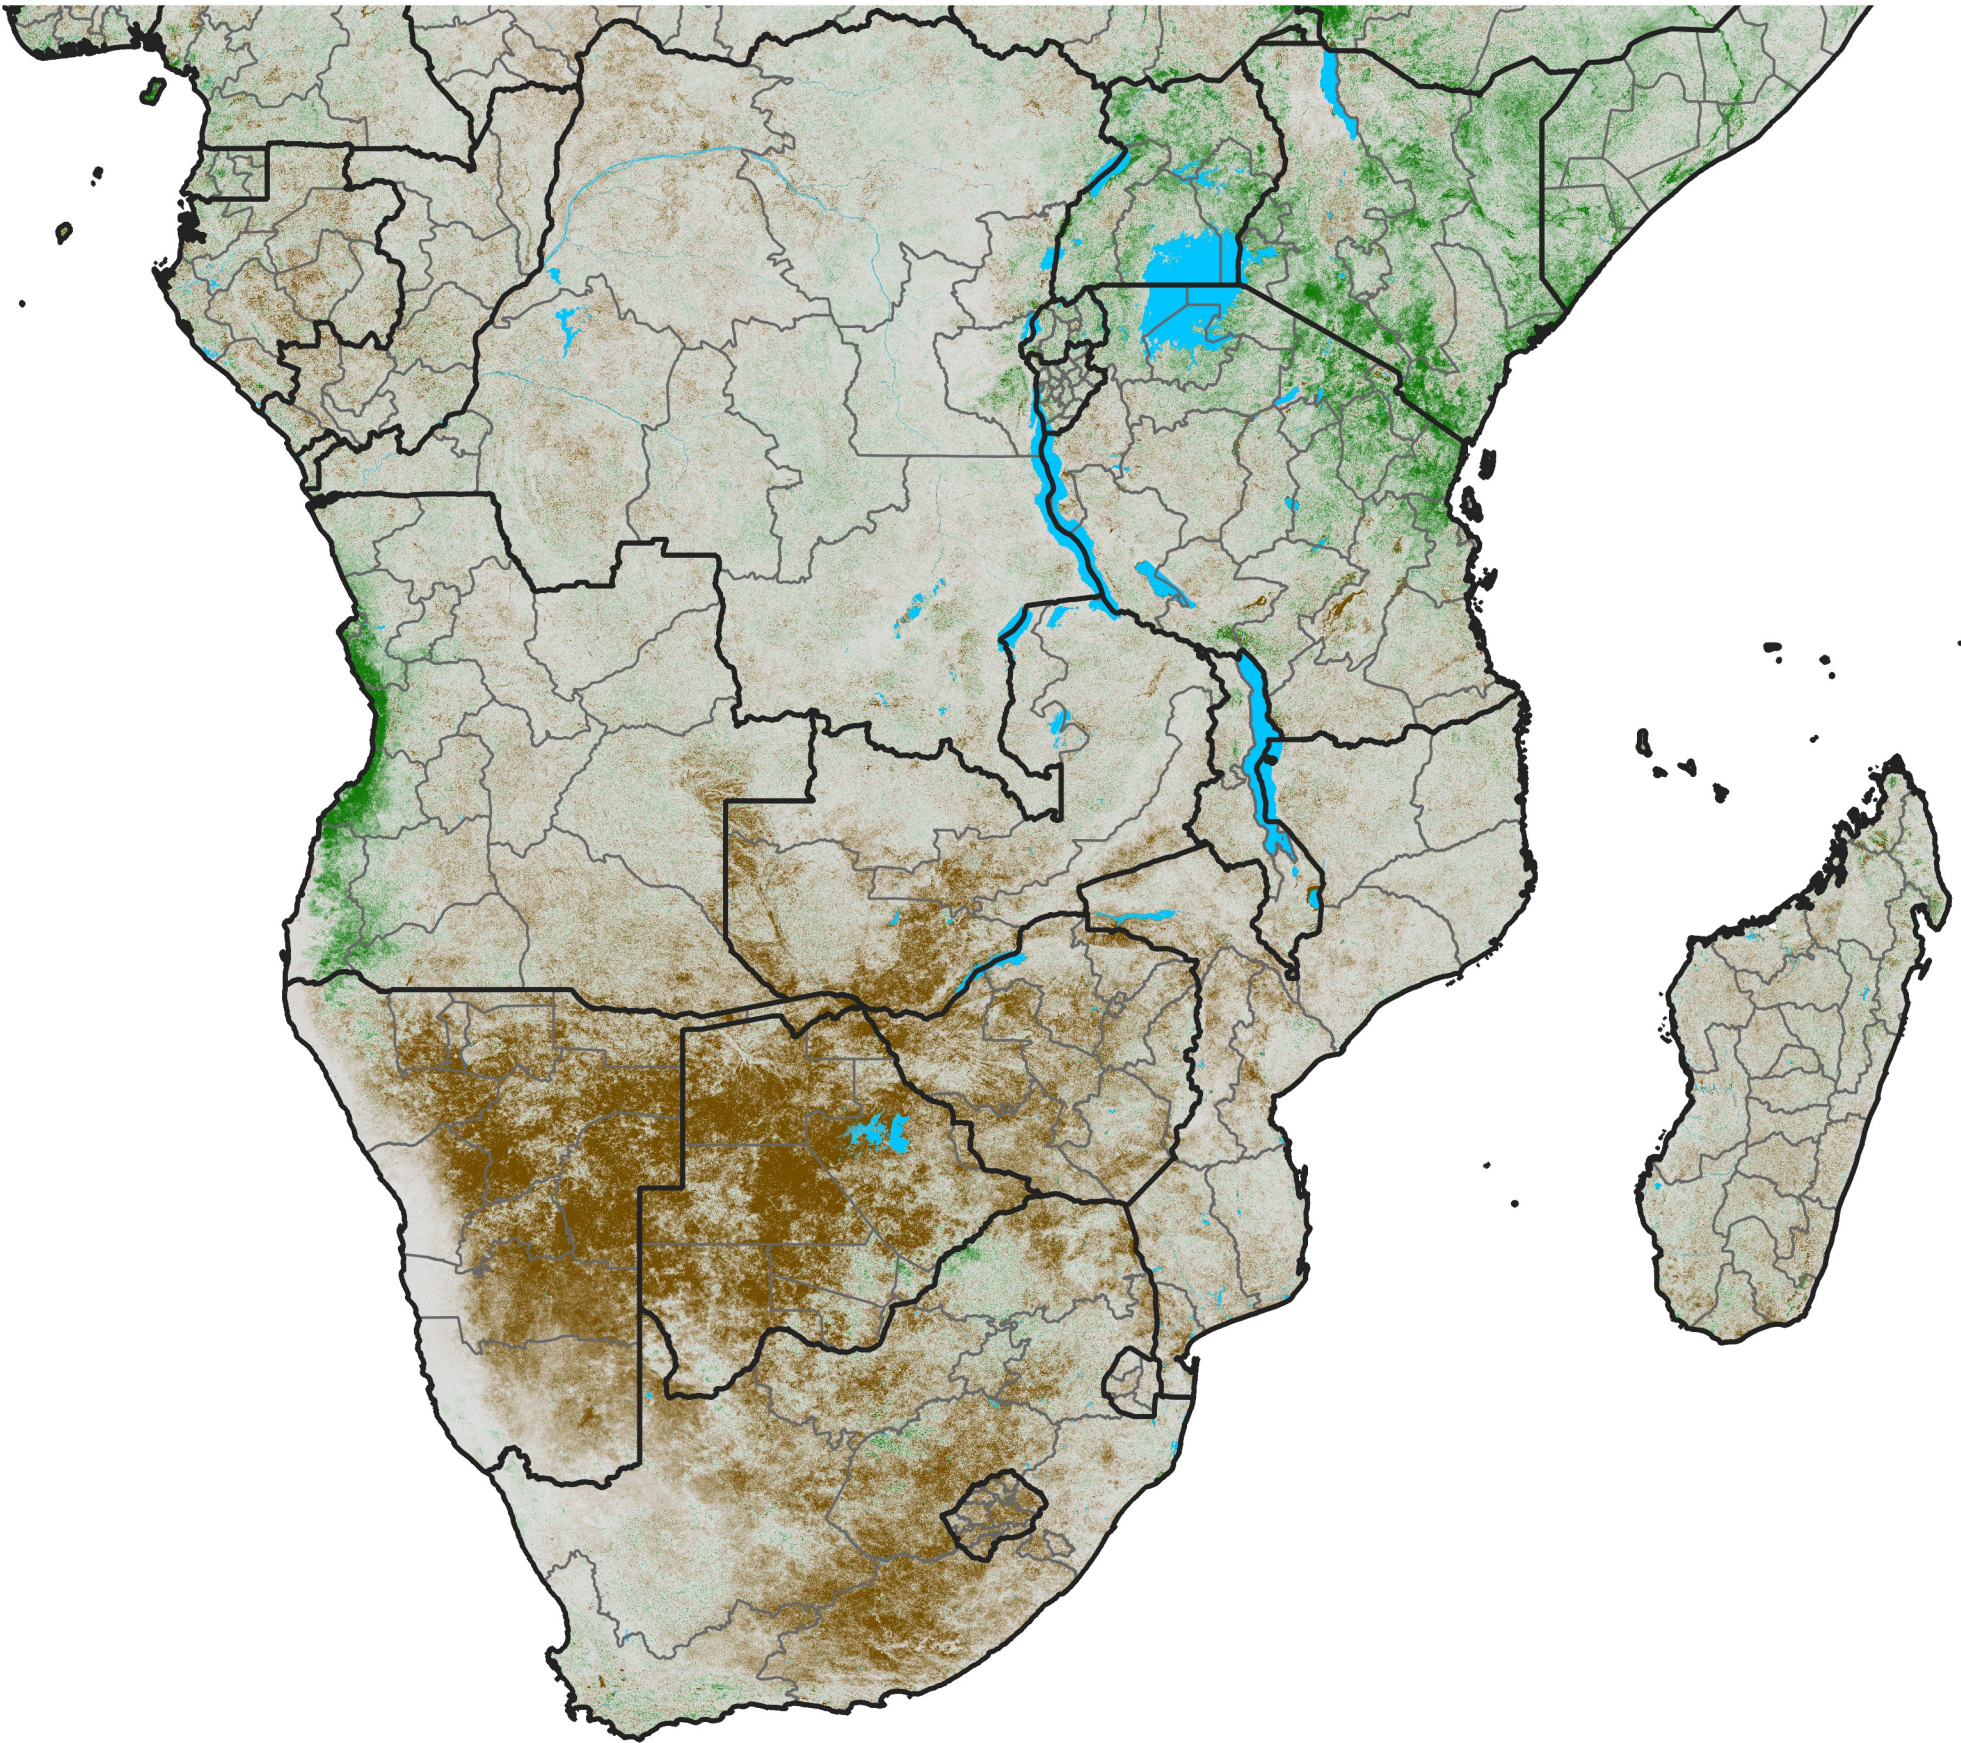

# Southern Africa

## NDVI Anomaly

2024 minus Mean (2012 - 2021)

Period 15 / Mar 06 - 15, 2024