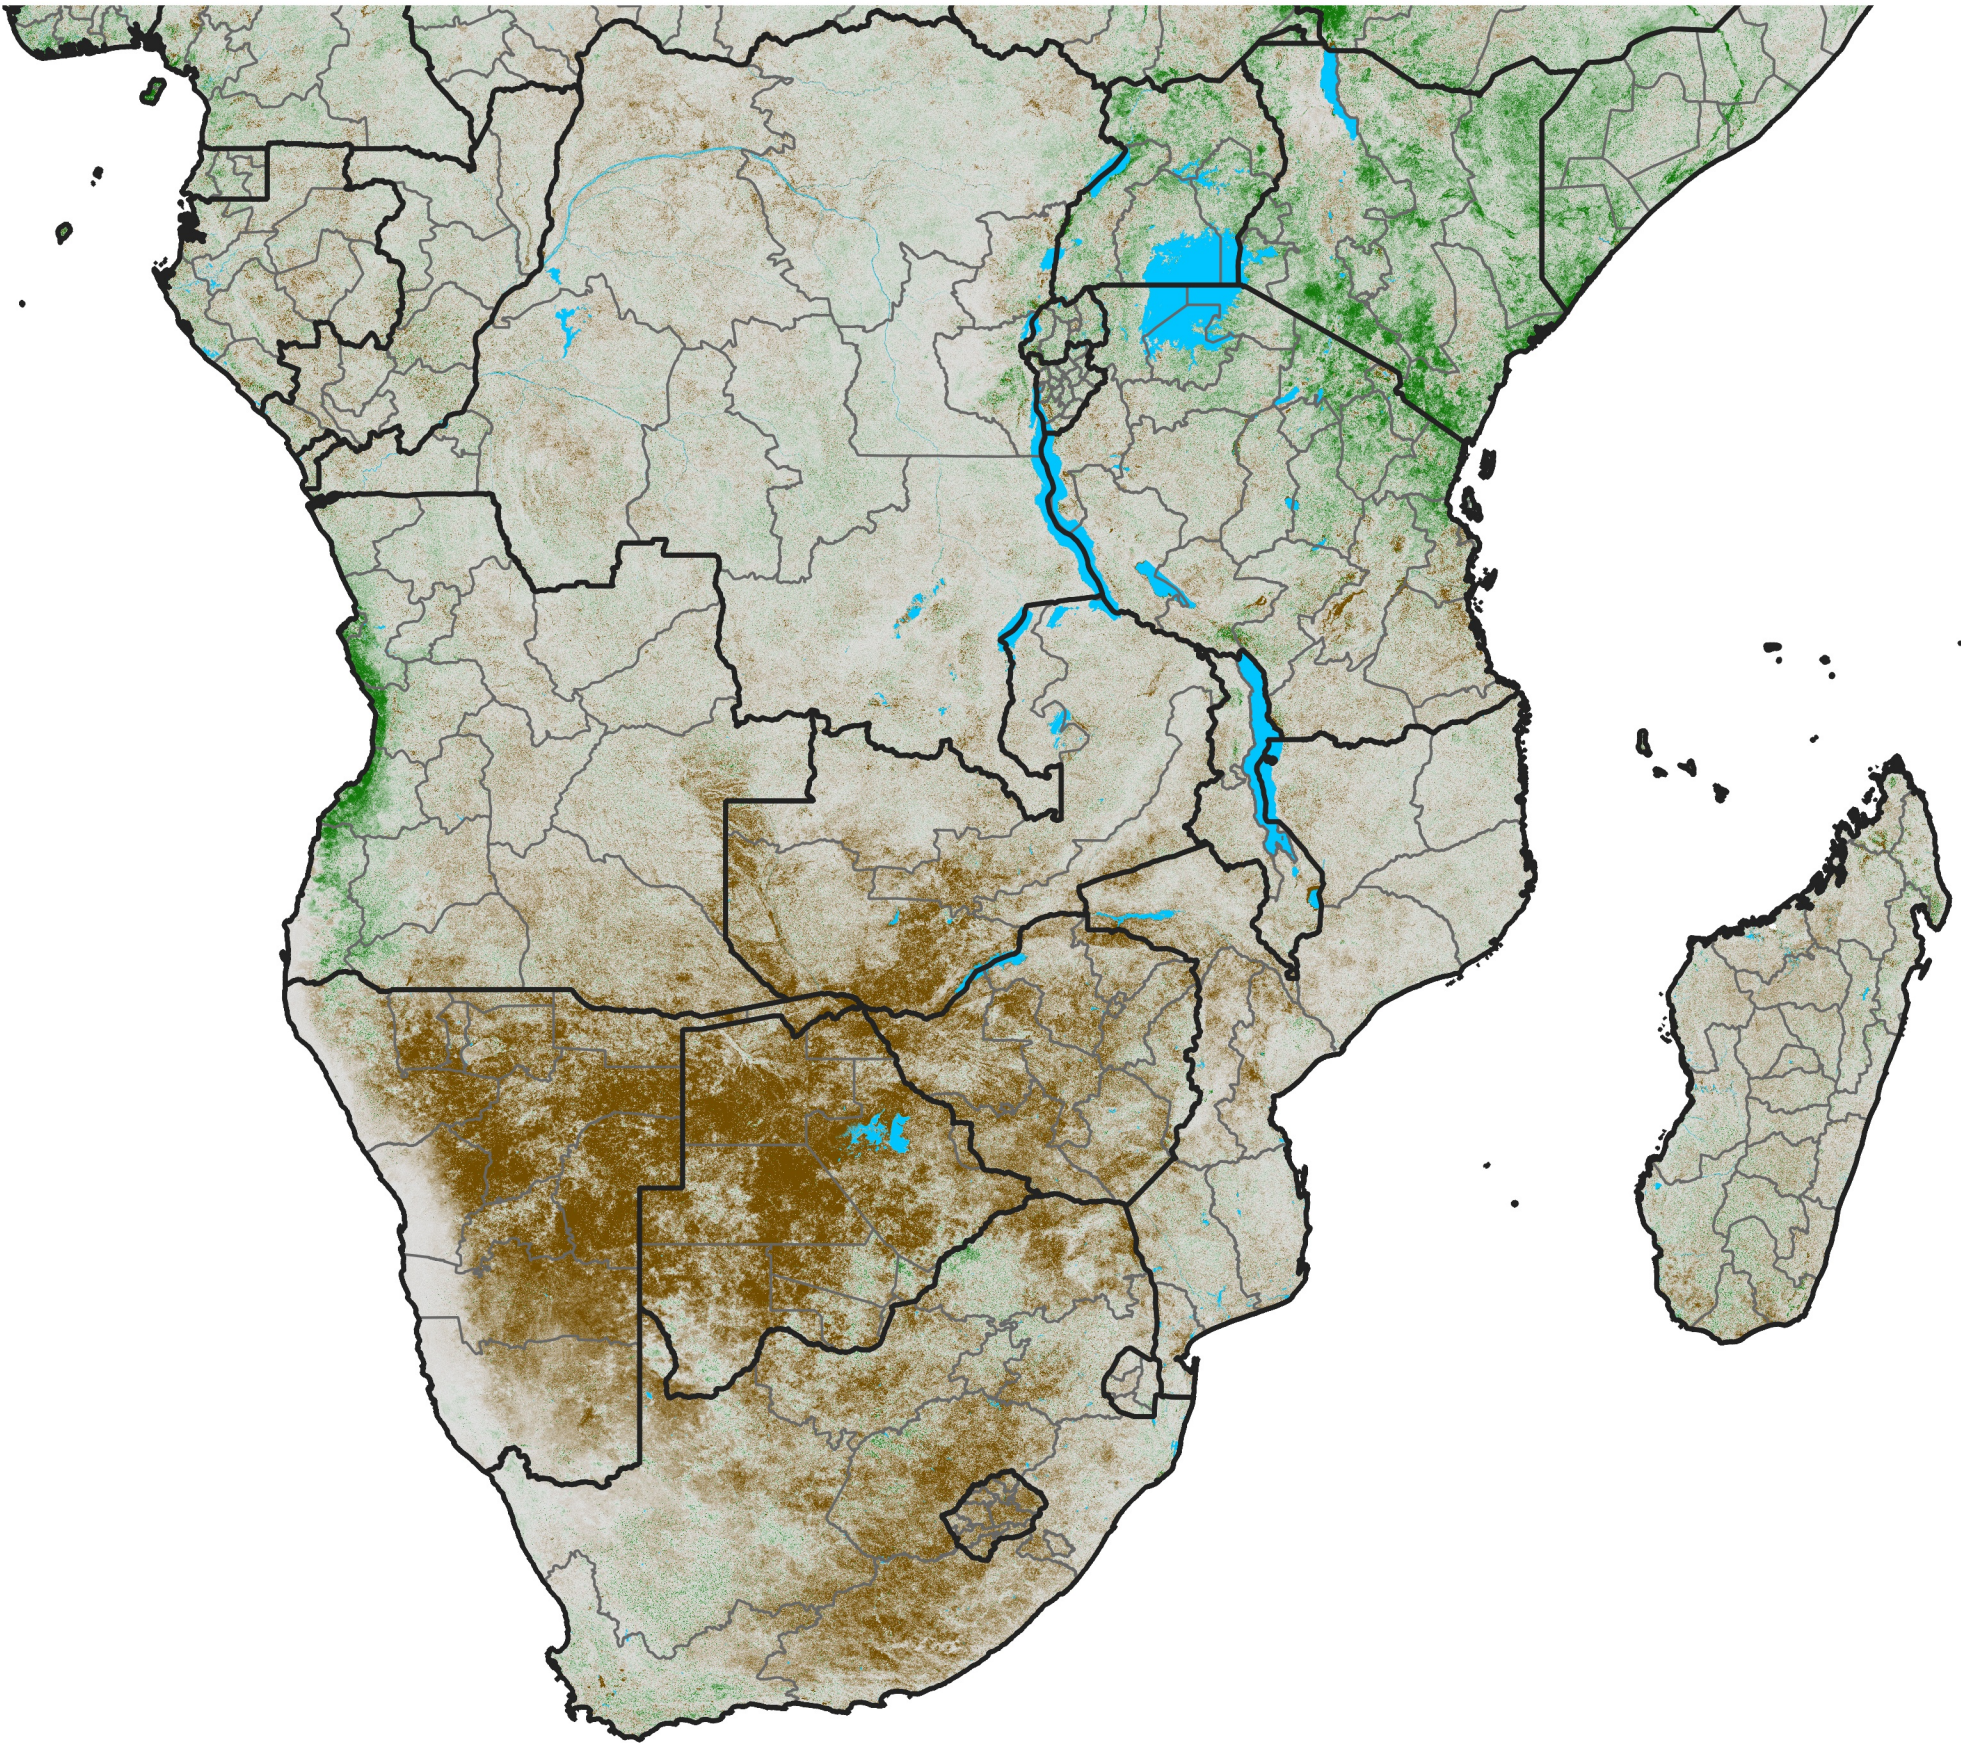

# Southern Africa

## NDVI Anomaly

2024 minus Mean (2012 - 2021)

Period 17 / Mar 16 - 25, 2024