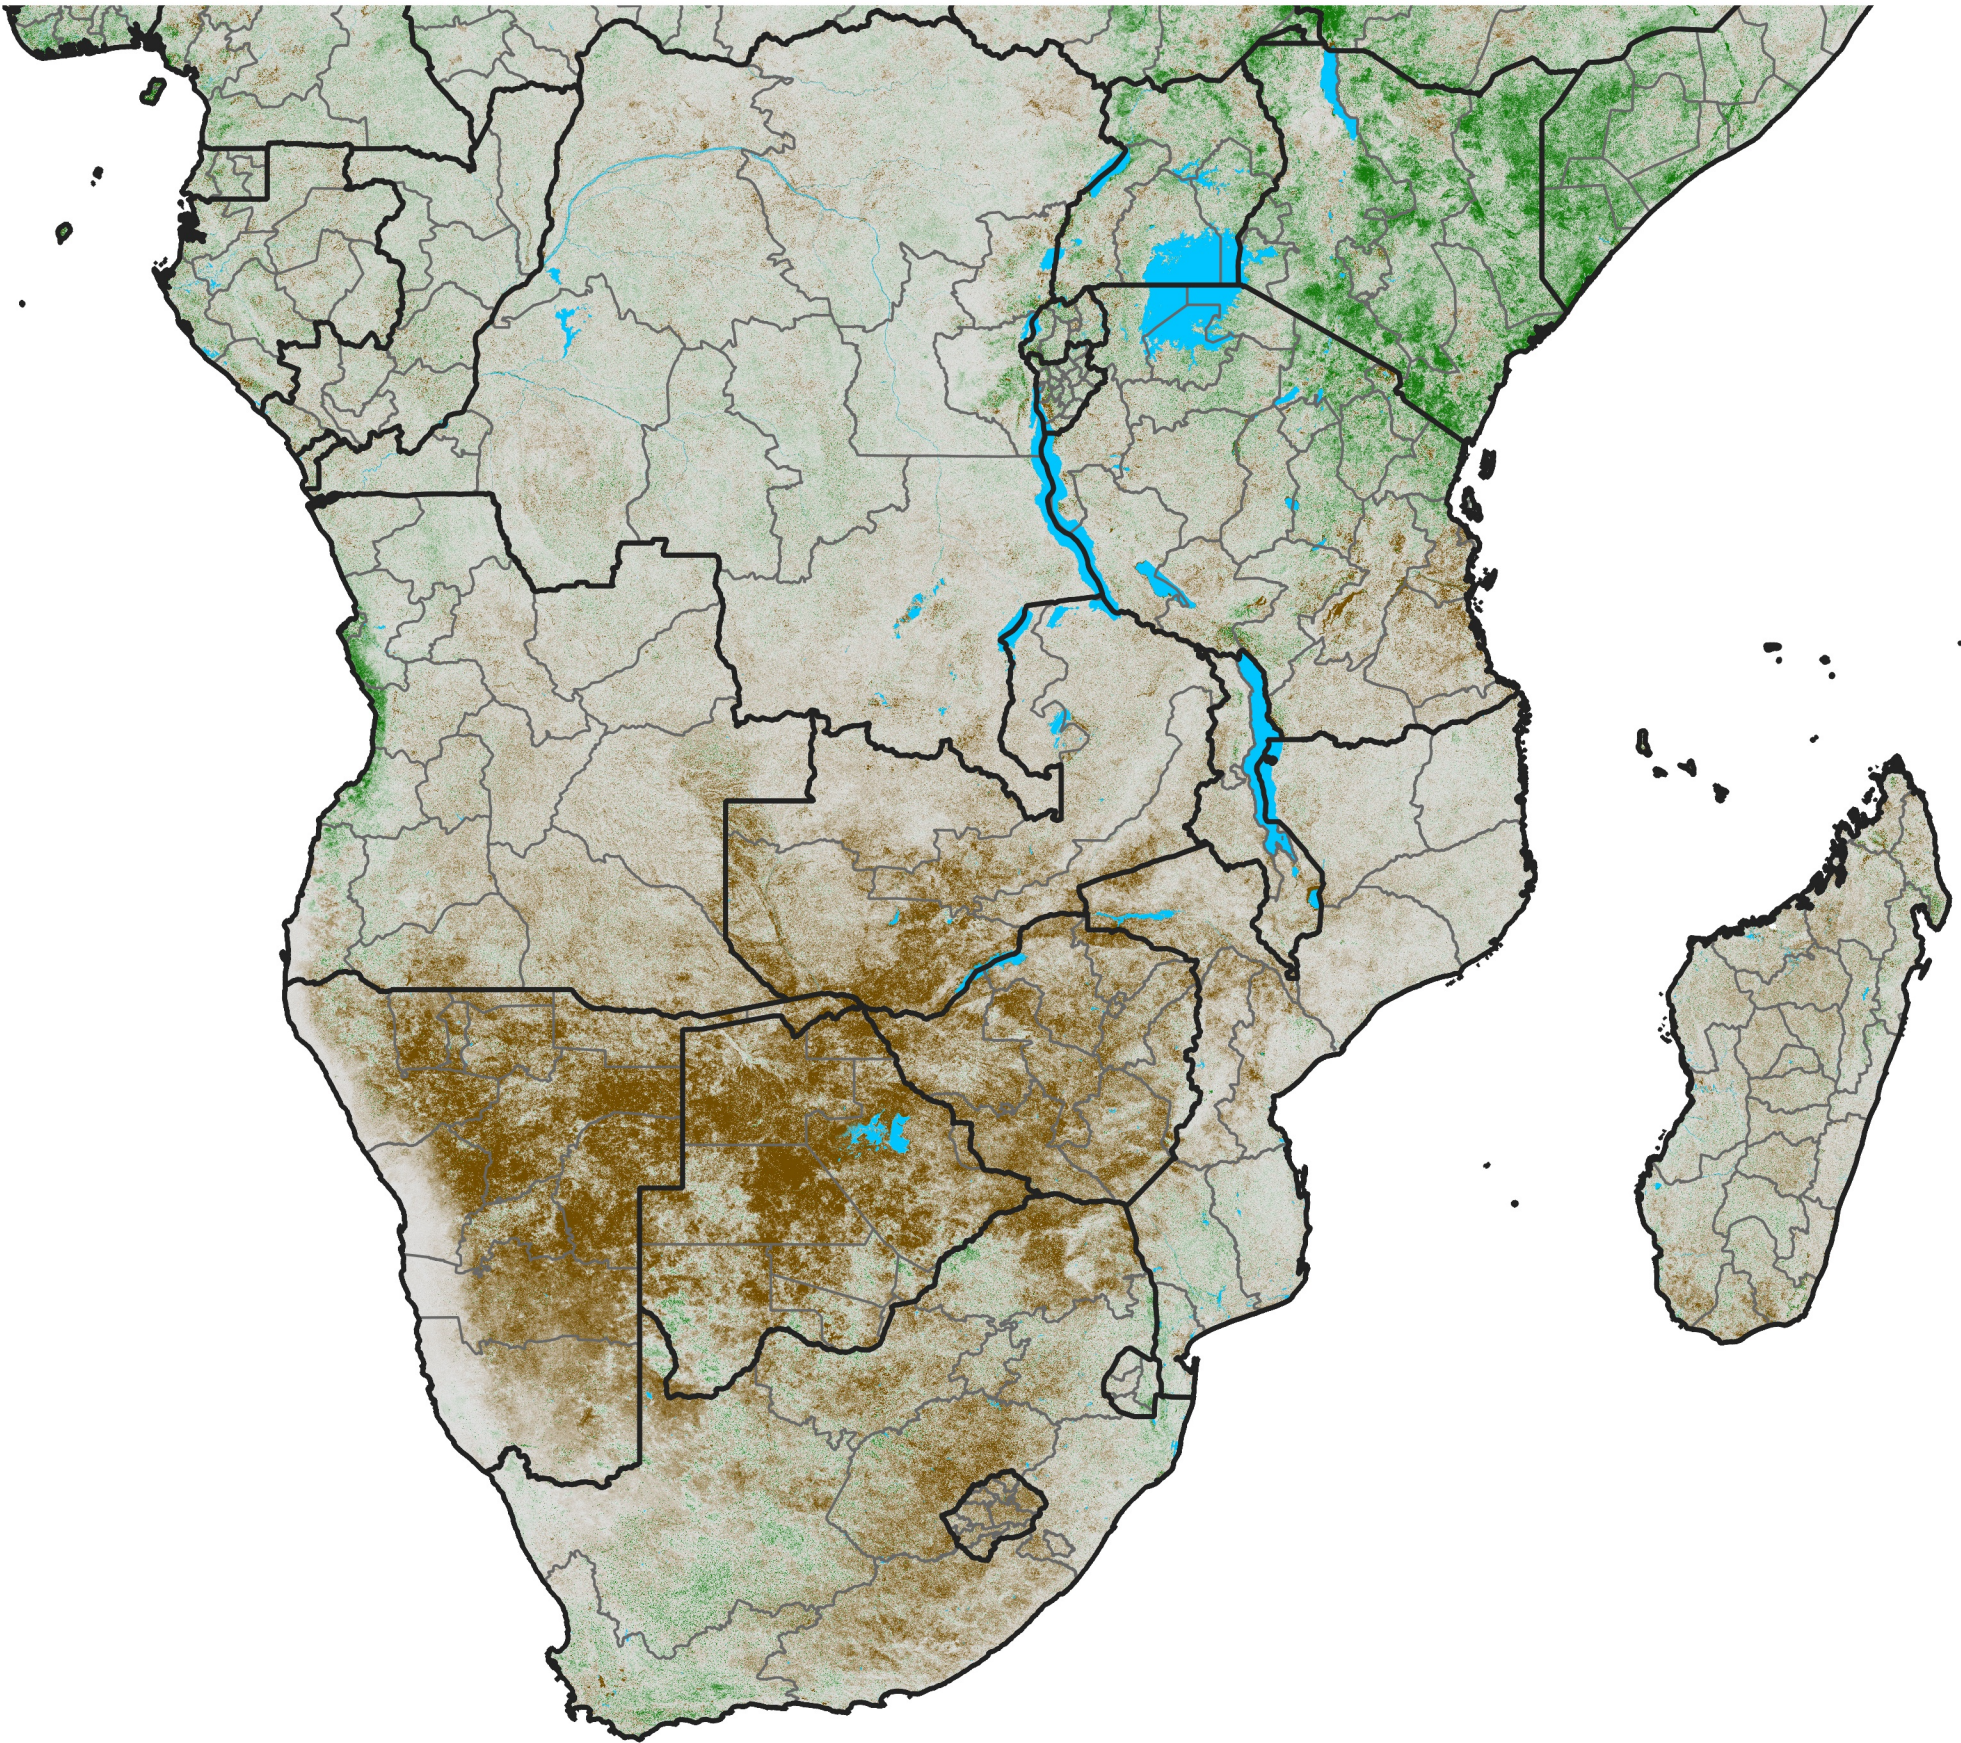

Southern Africa

NDVI Anomaly

2024 minus Mean (2012 - 2021)

Period 20 / Apr 01 - 10, 2024

NDVI Anomaly

< -0.3 -0.2 -0.1 -0.05 0.05 0.1 0.2 >0.3

Negative

No Difference