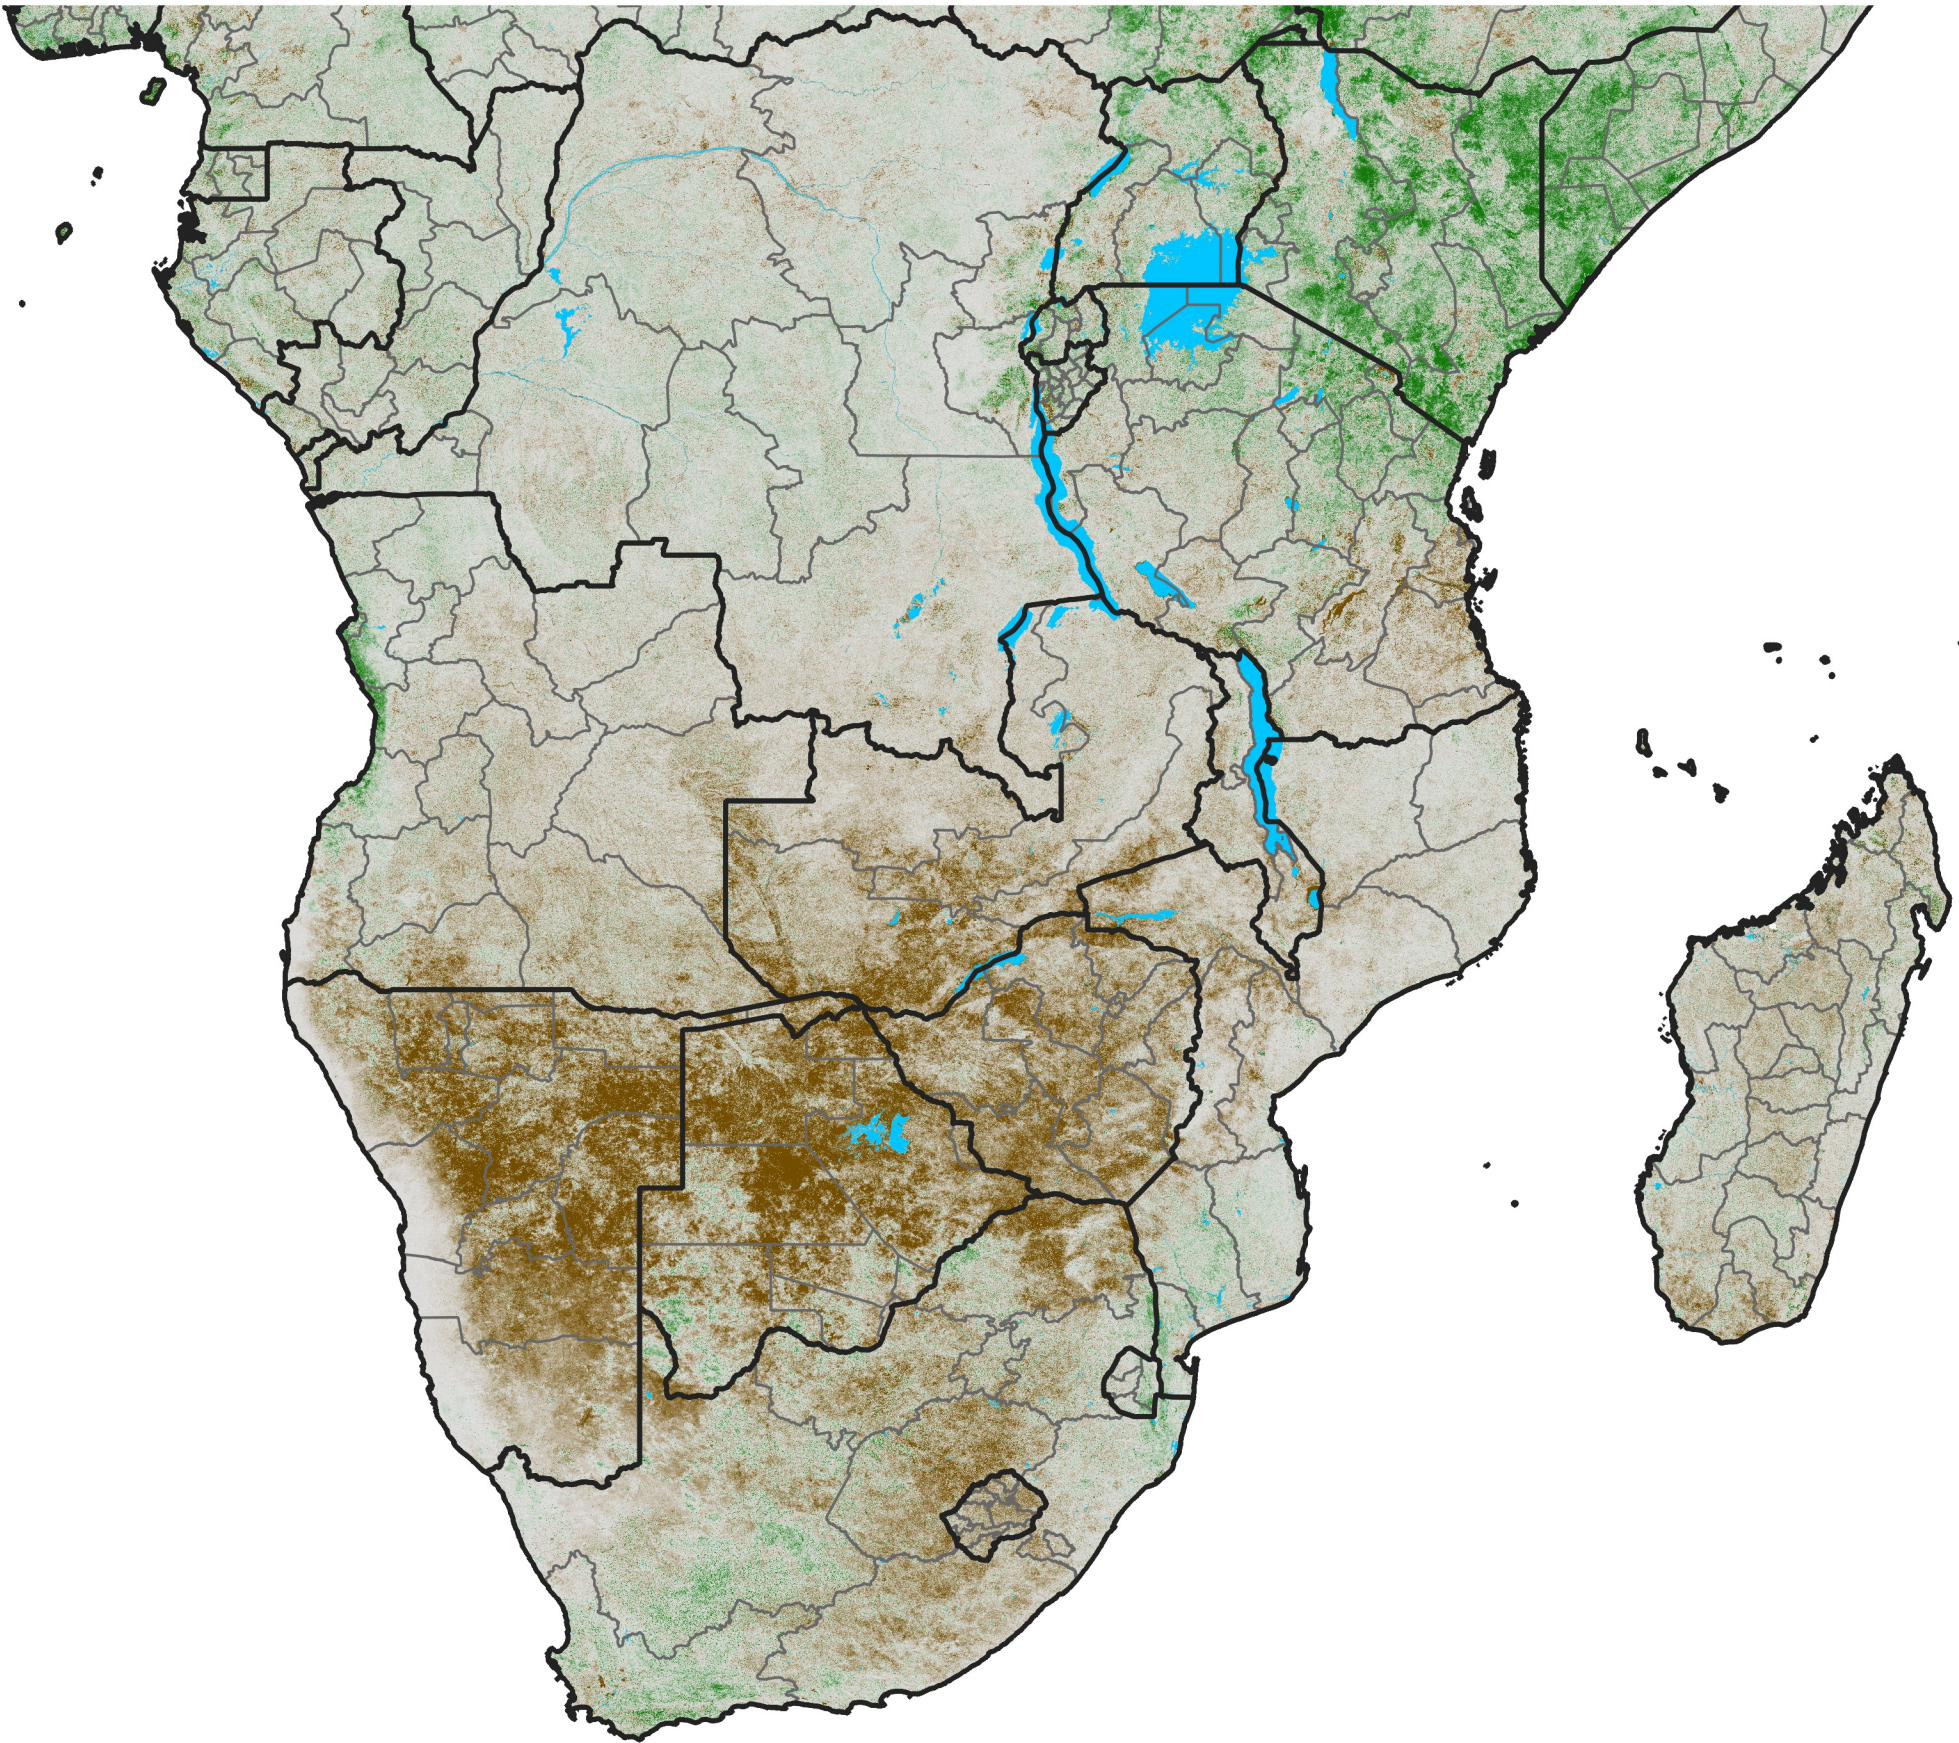

Southern Africa

NDVI Anomaly

2024 minus Mean (2012 - 2021)

Period 21 / Apr 06 - 15, 2024

NDVI Anomaly

< -0.3 -0.2 -0.1 -0.05 0.05 0.1 0.2 >0.3

Negative

No Difference