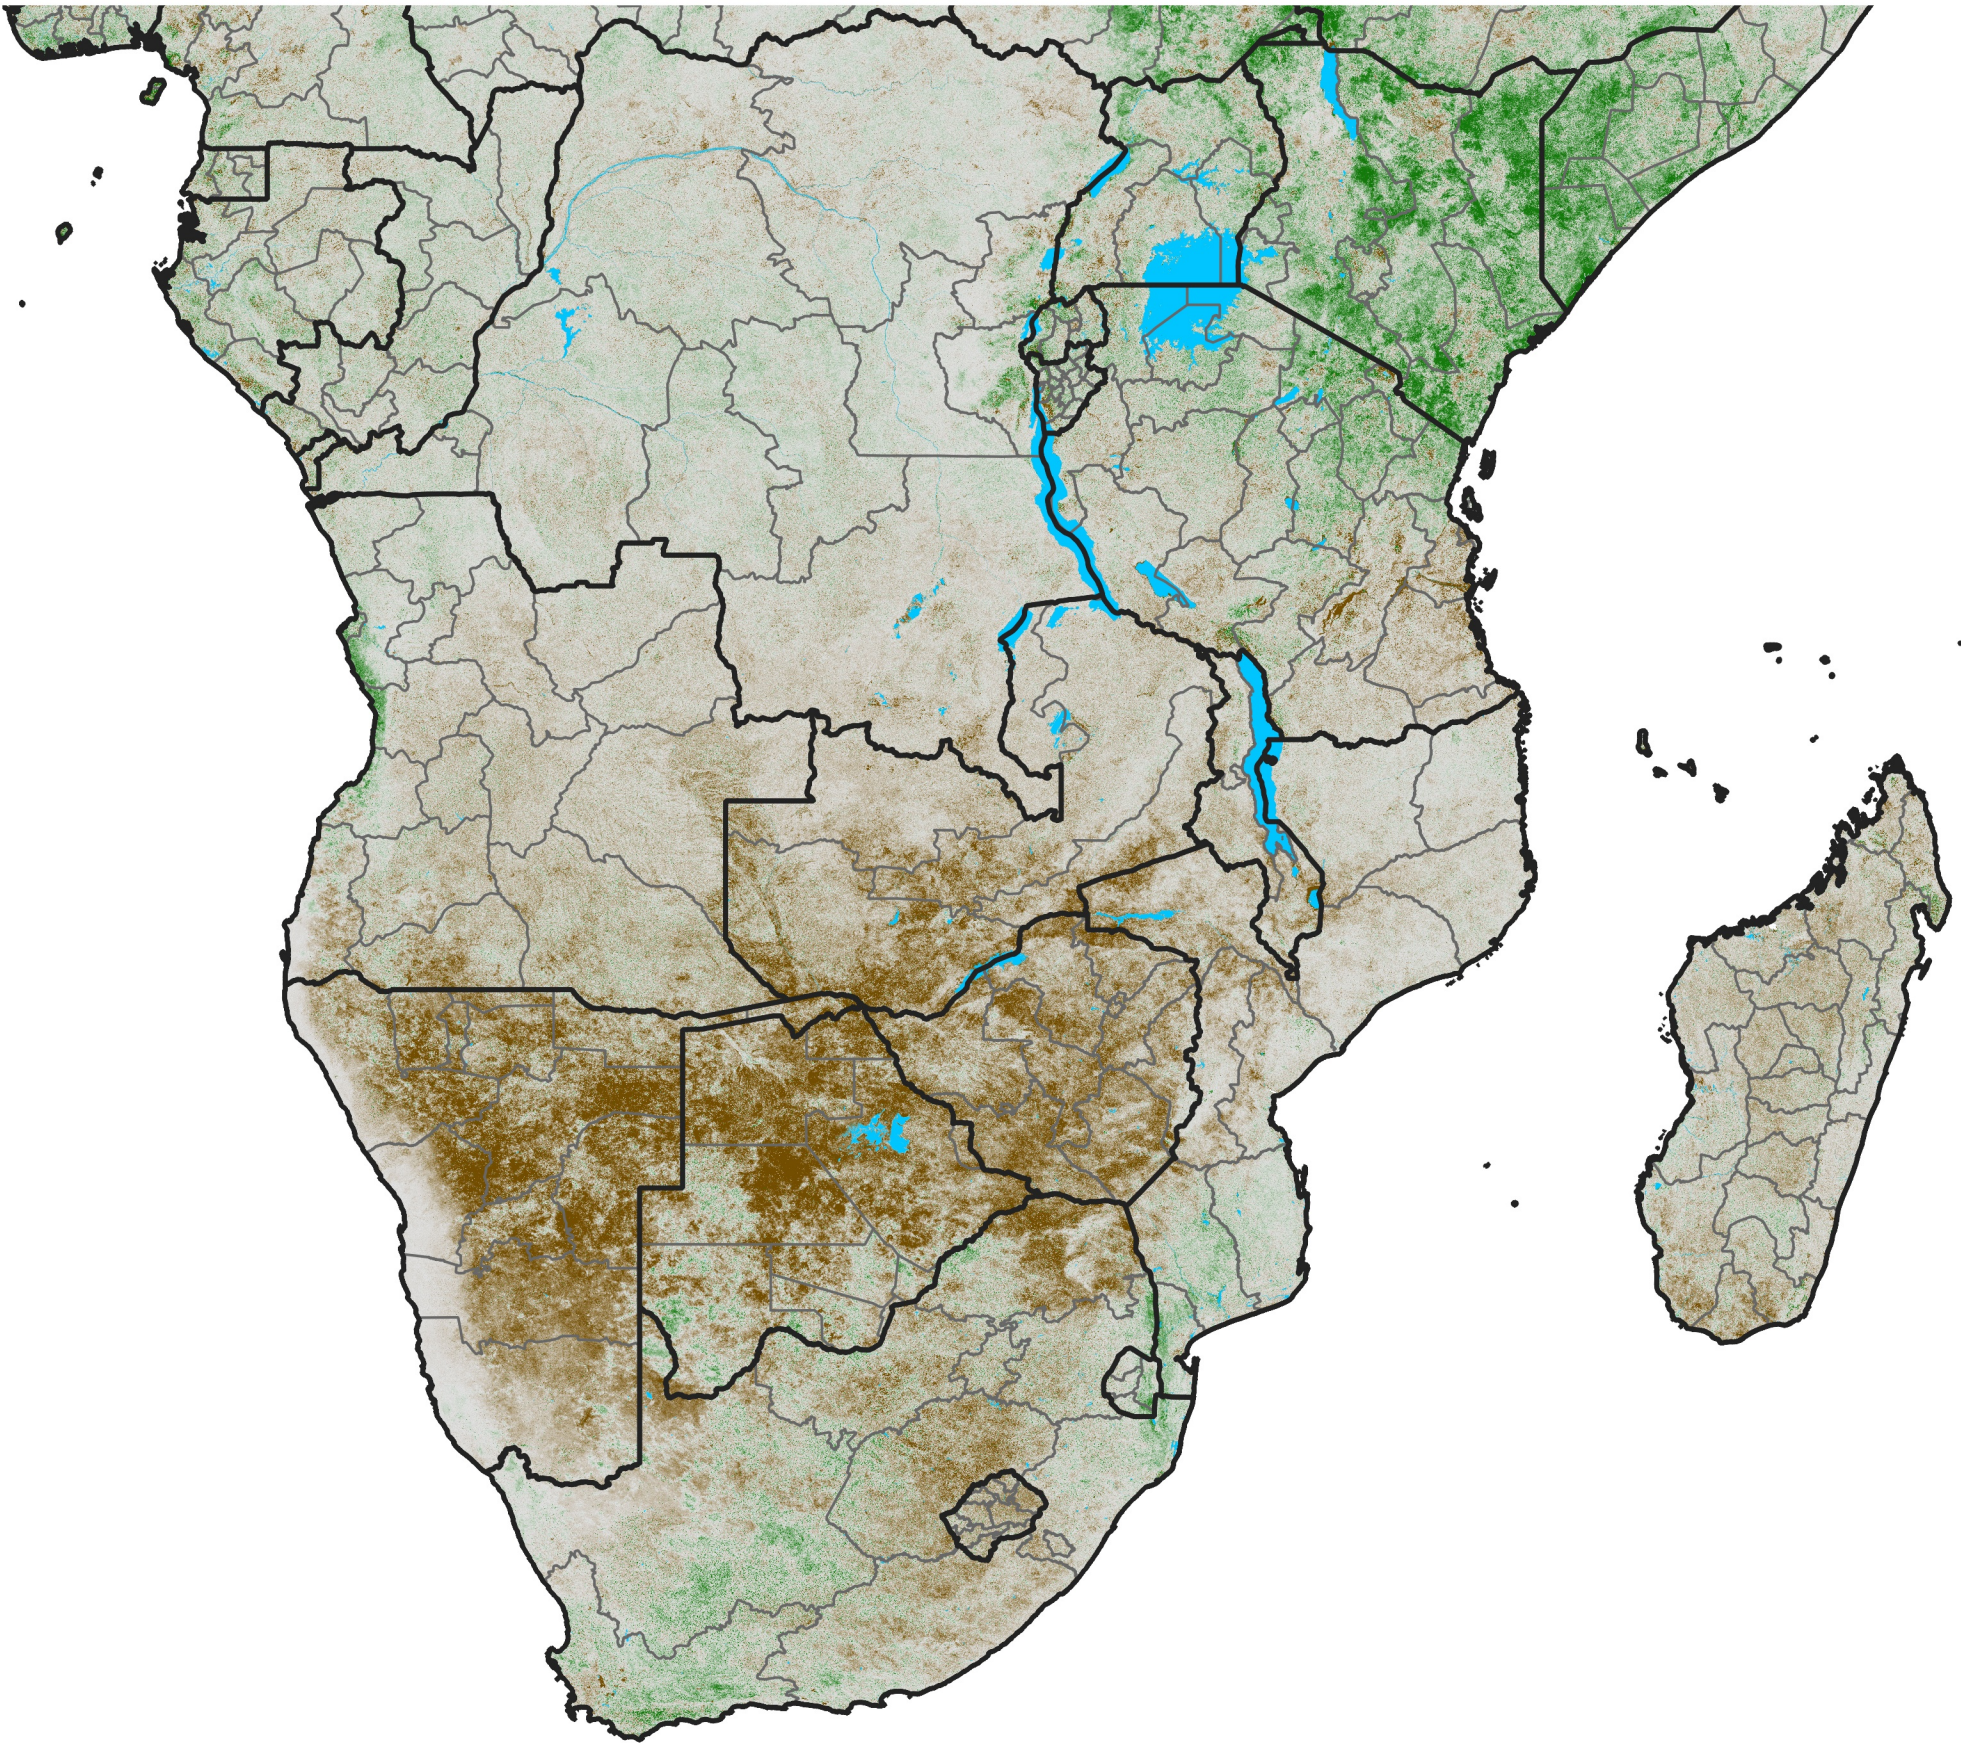

Southern Africa

NDVI Anomaly

2024 minus Mean (2012 - 2021)

Period 22 / Apr 11 - 20, 2024

NDVI Anomaly

< -0.3 -0.2 -0.1 -0.05 0.05 0.1 0.2 >0.3

Negative

No Difference