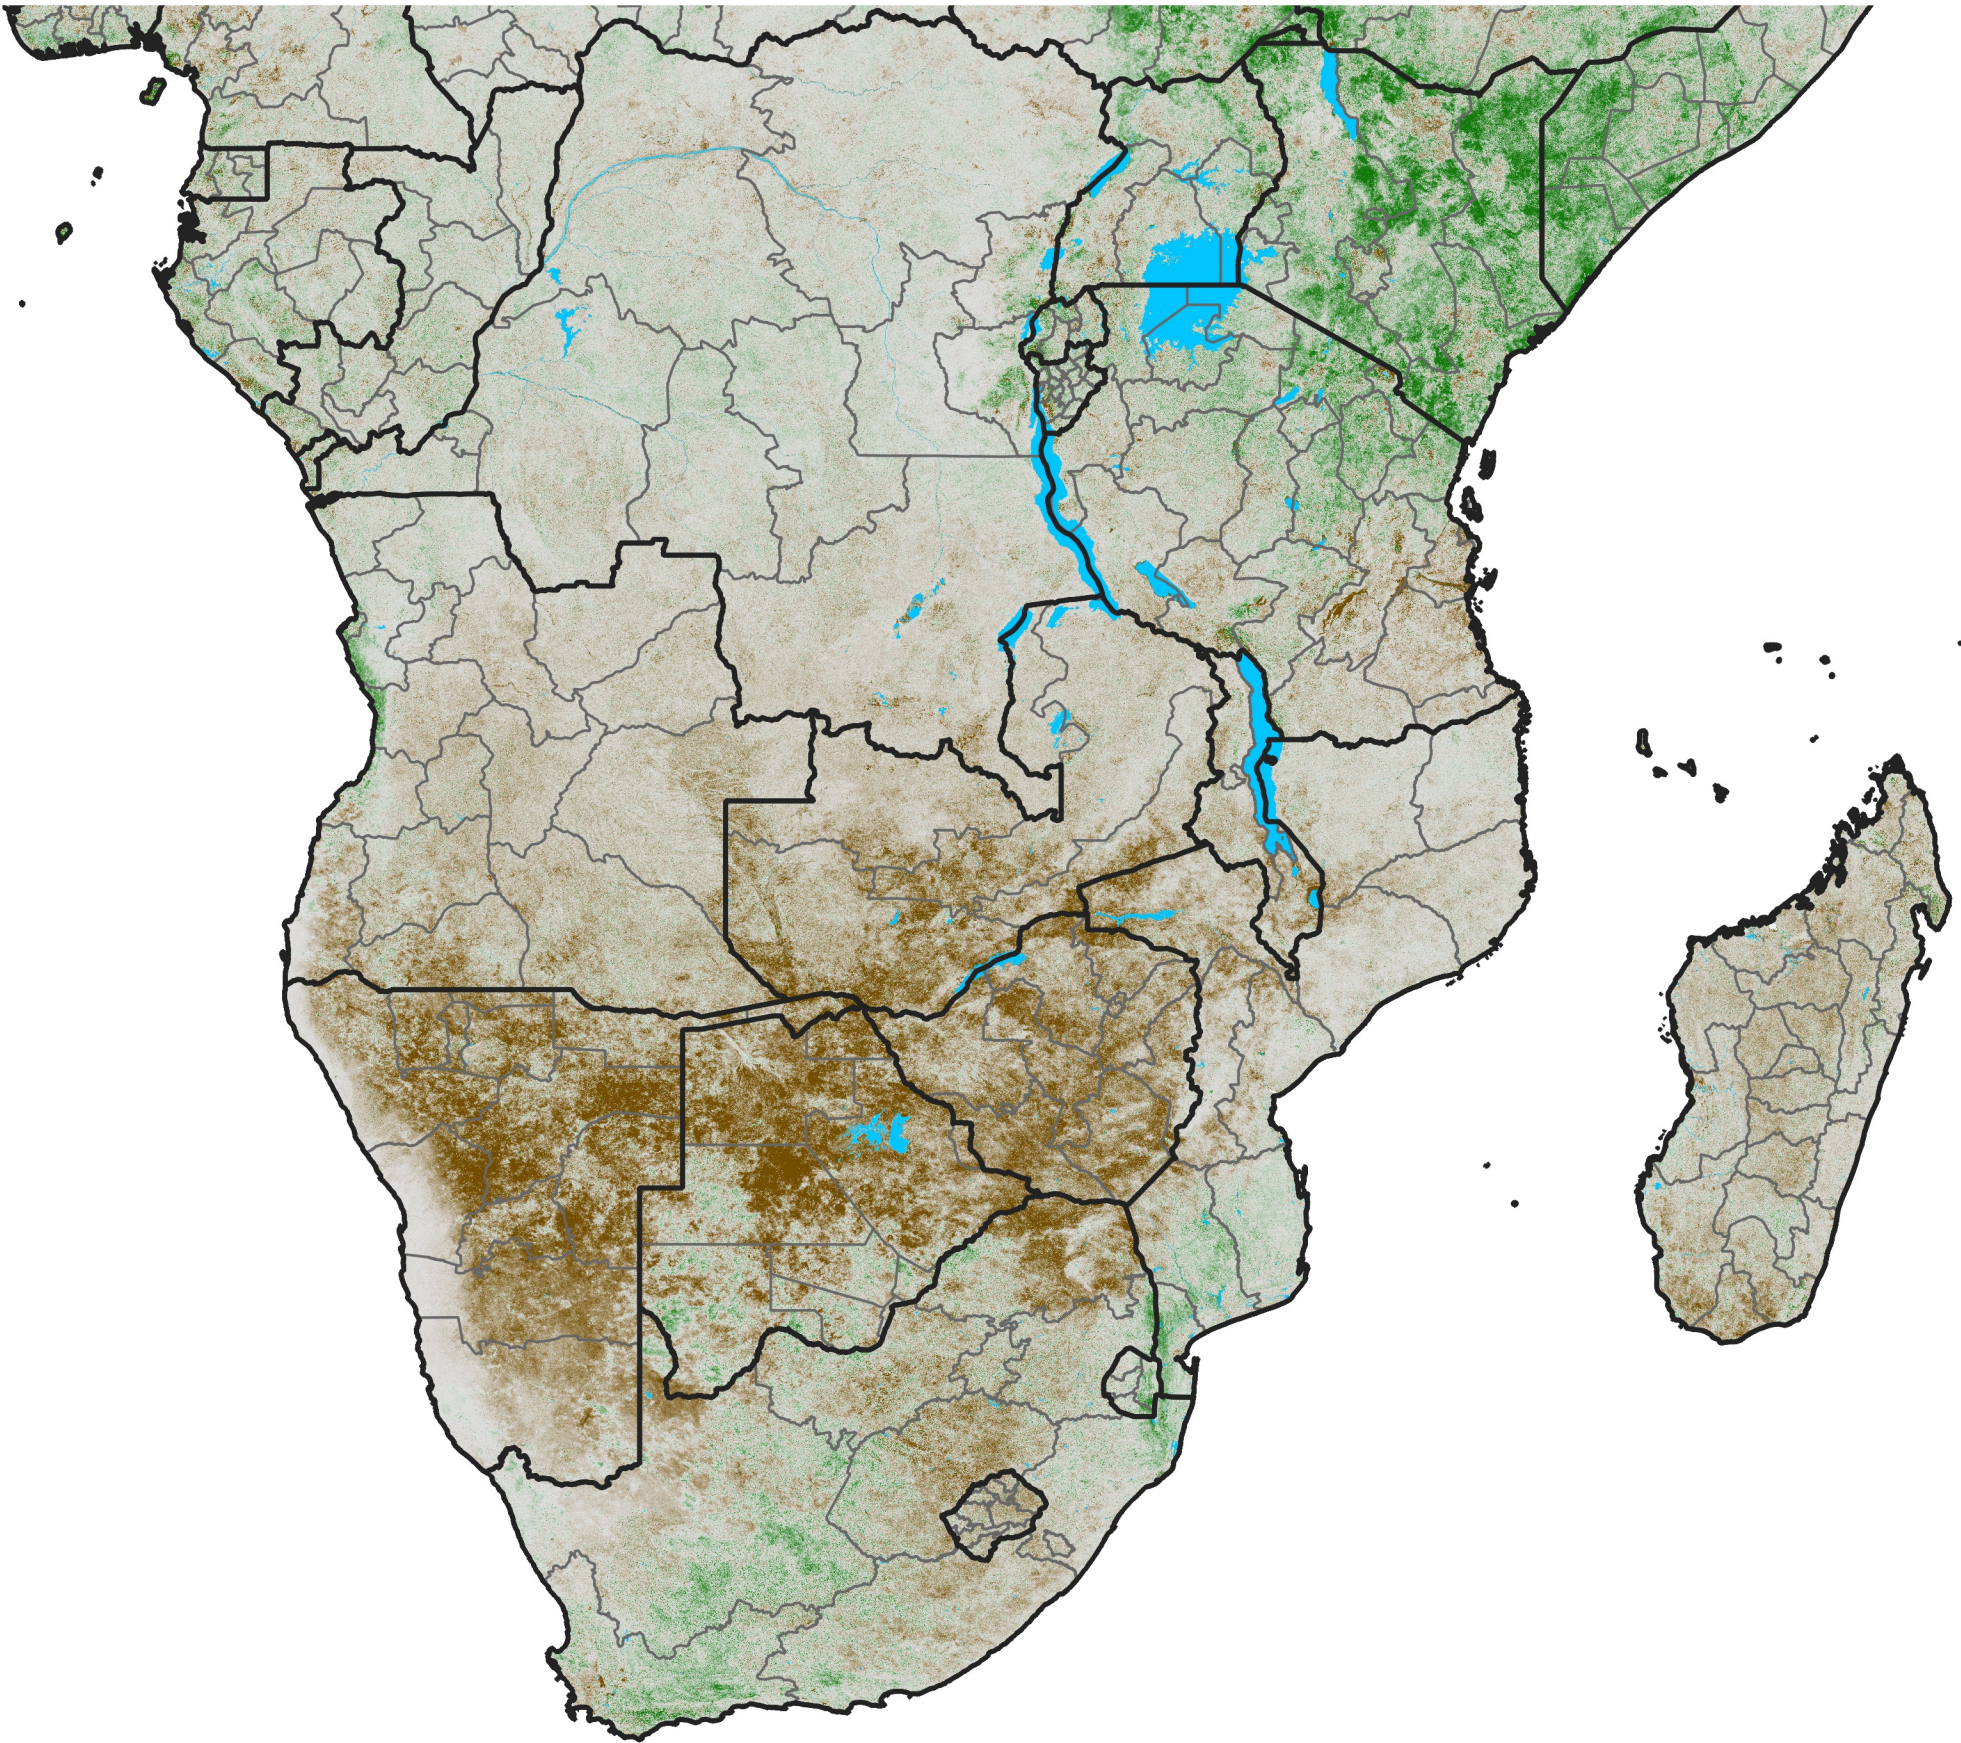

Southern Africa

NDVI Anomaly

2024 minus Mean (2012 - 2021)

Period 23 / Apr 16 - 25, 2024

NDVI Anomaly

< -0.3 -0.2 -0.1 -0.05 0.05 0.1 0.2 >0.3

Negative

No Difference