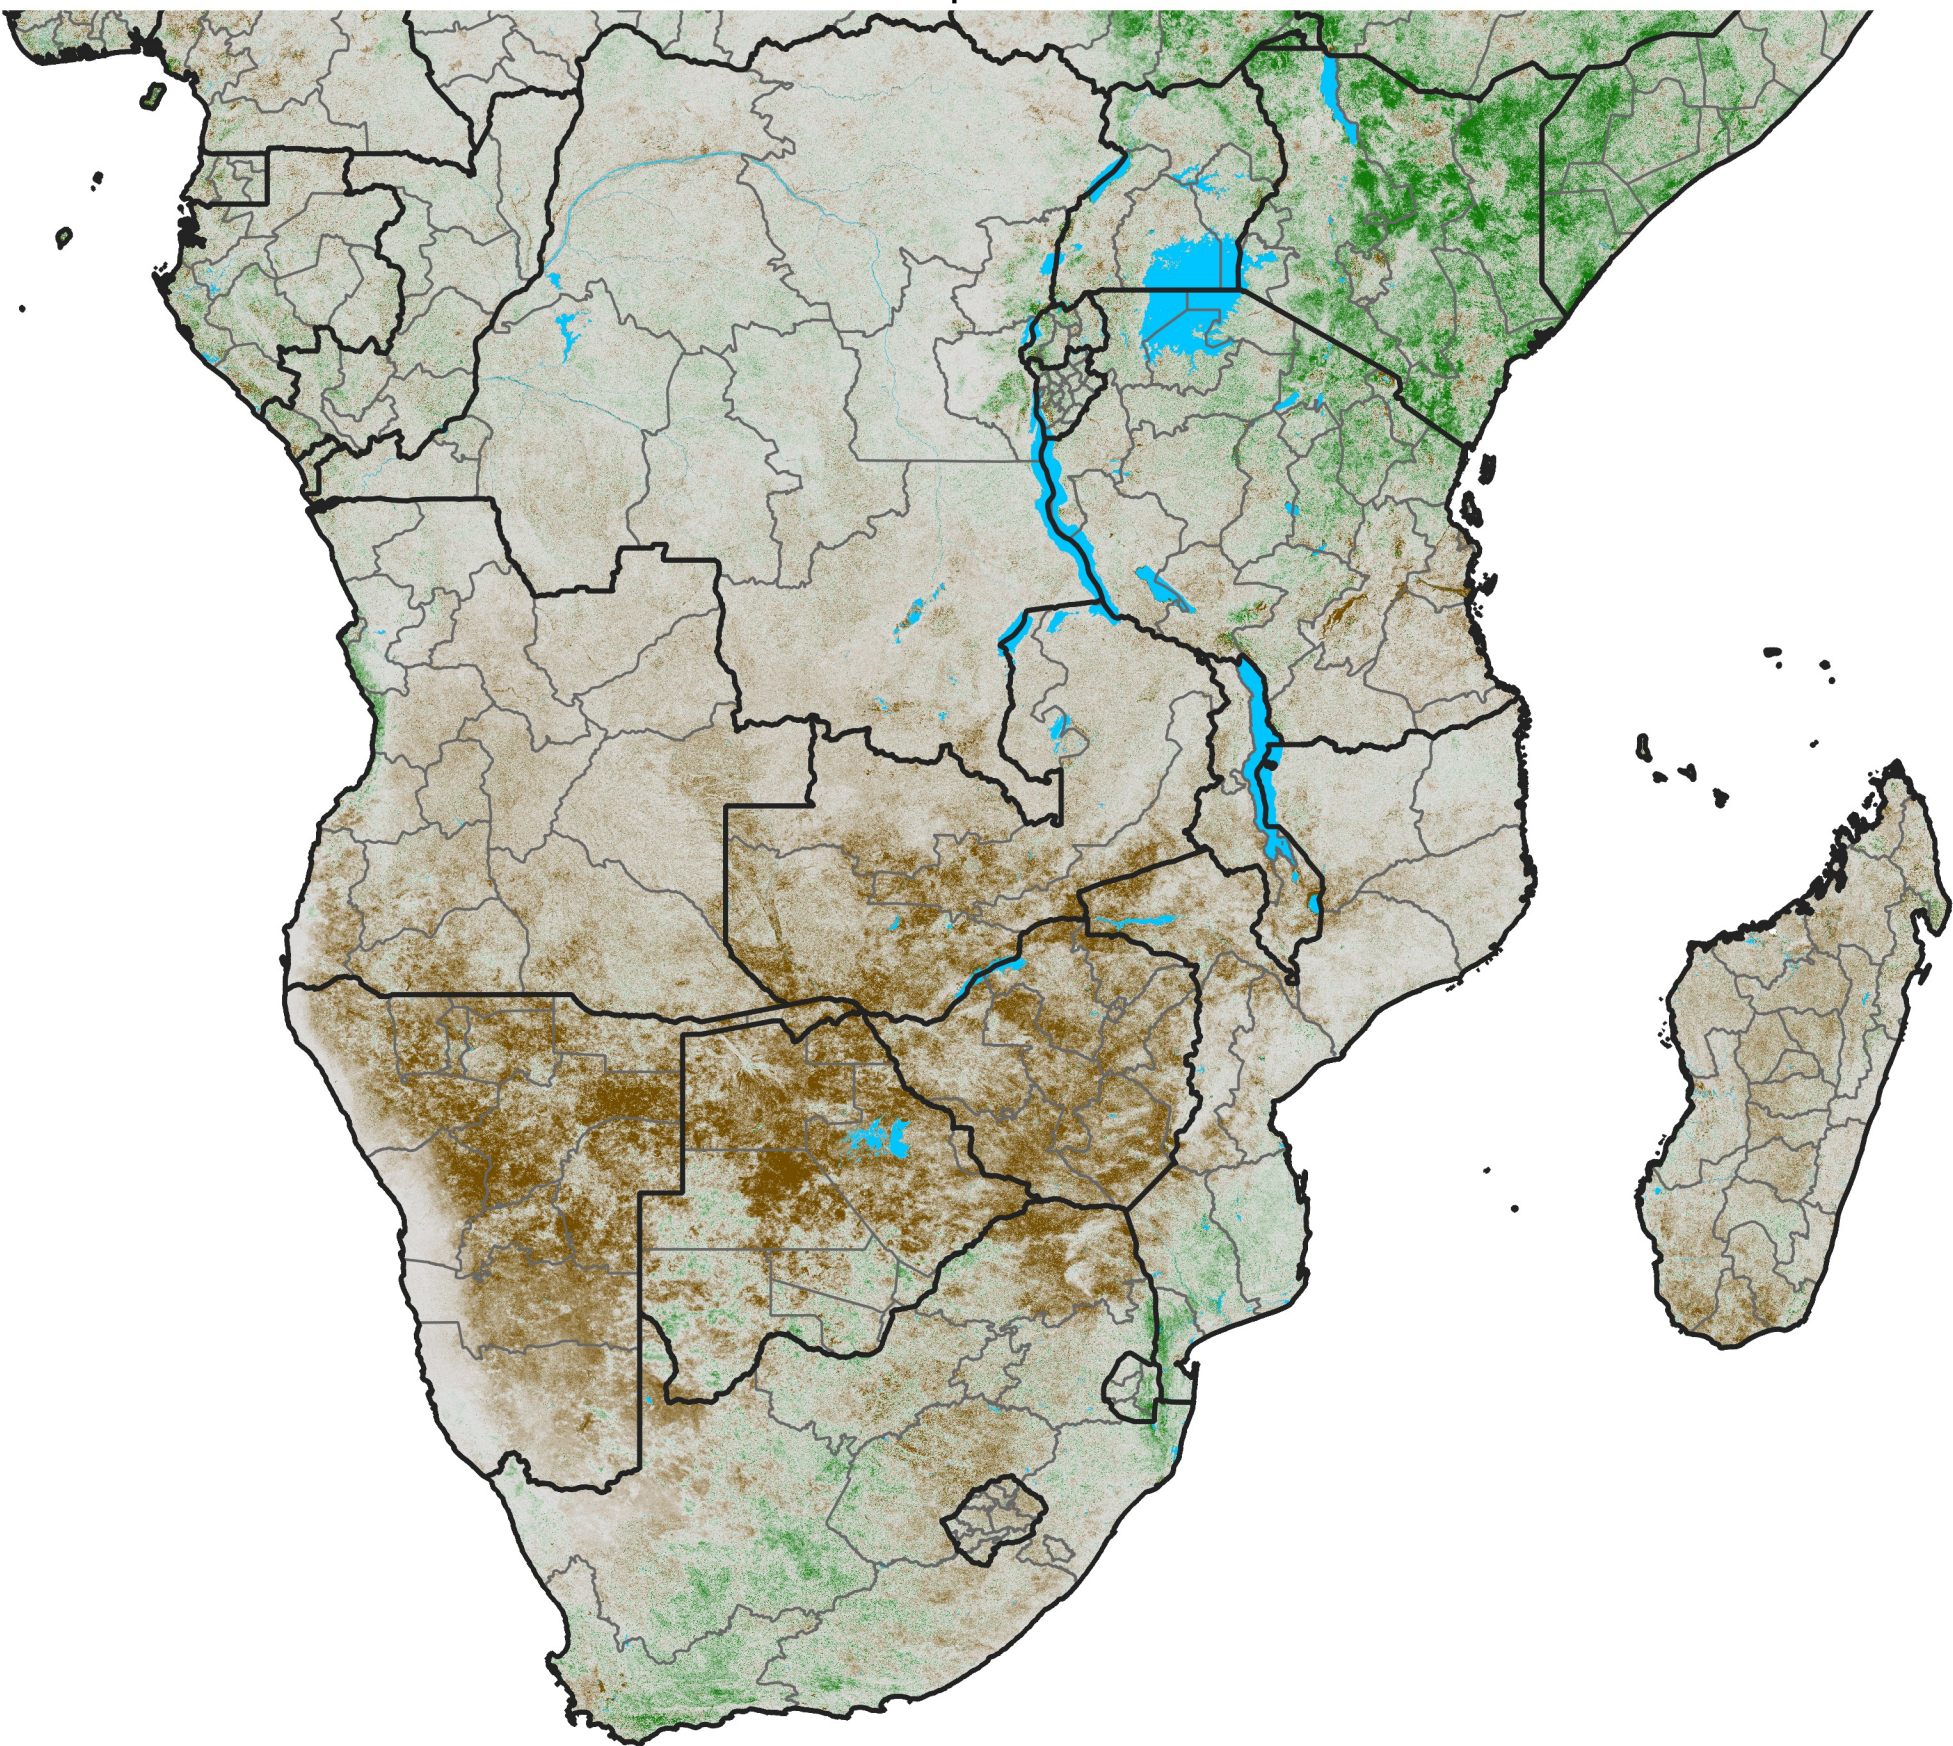

Southern Africa

NDVI Anomaly

2024 minus Mean (2012 - 2021)

Period 24 / Apr 21 - 30, 2024

NDVI Anomaly

< -0.3 -0.2 -0.1 -0.05 0.05 0.1 0.2 >0.3

Negative

No Difference