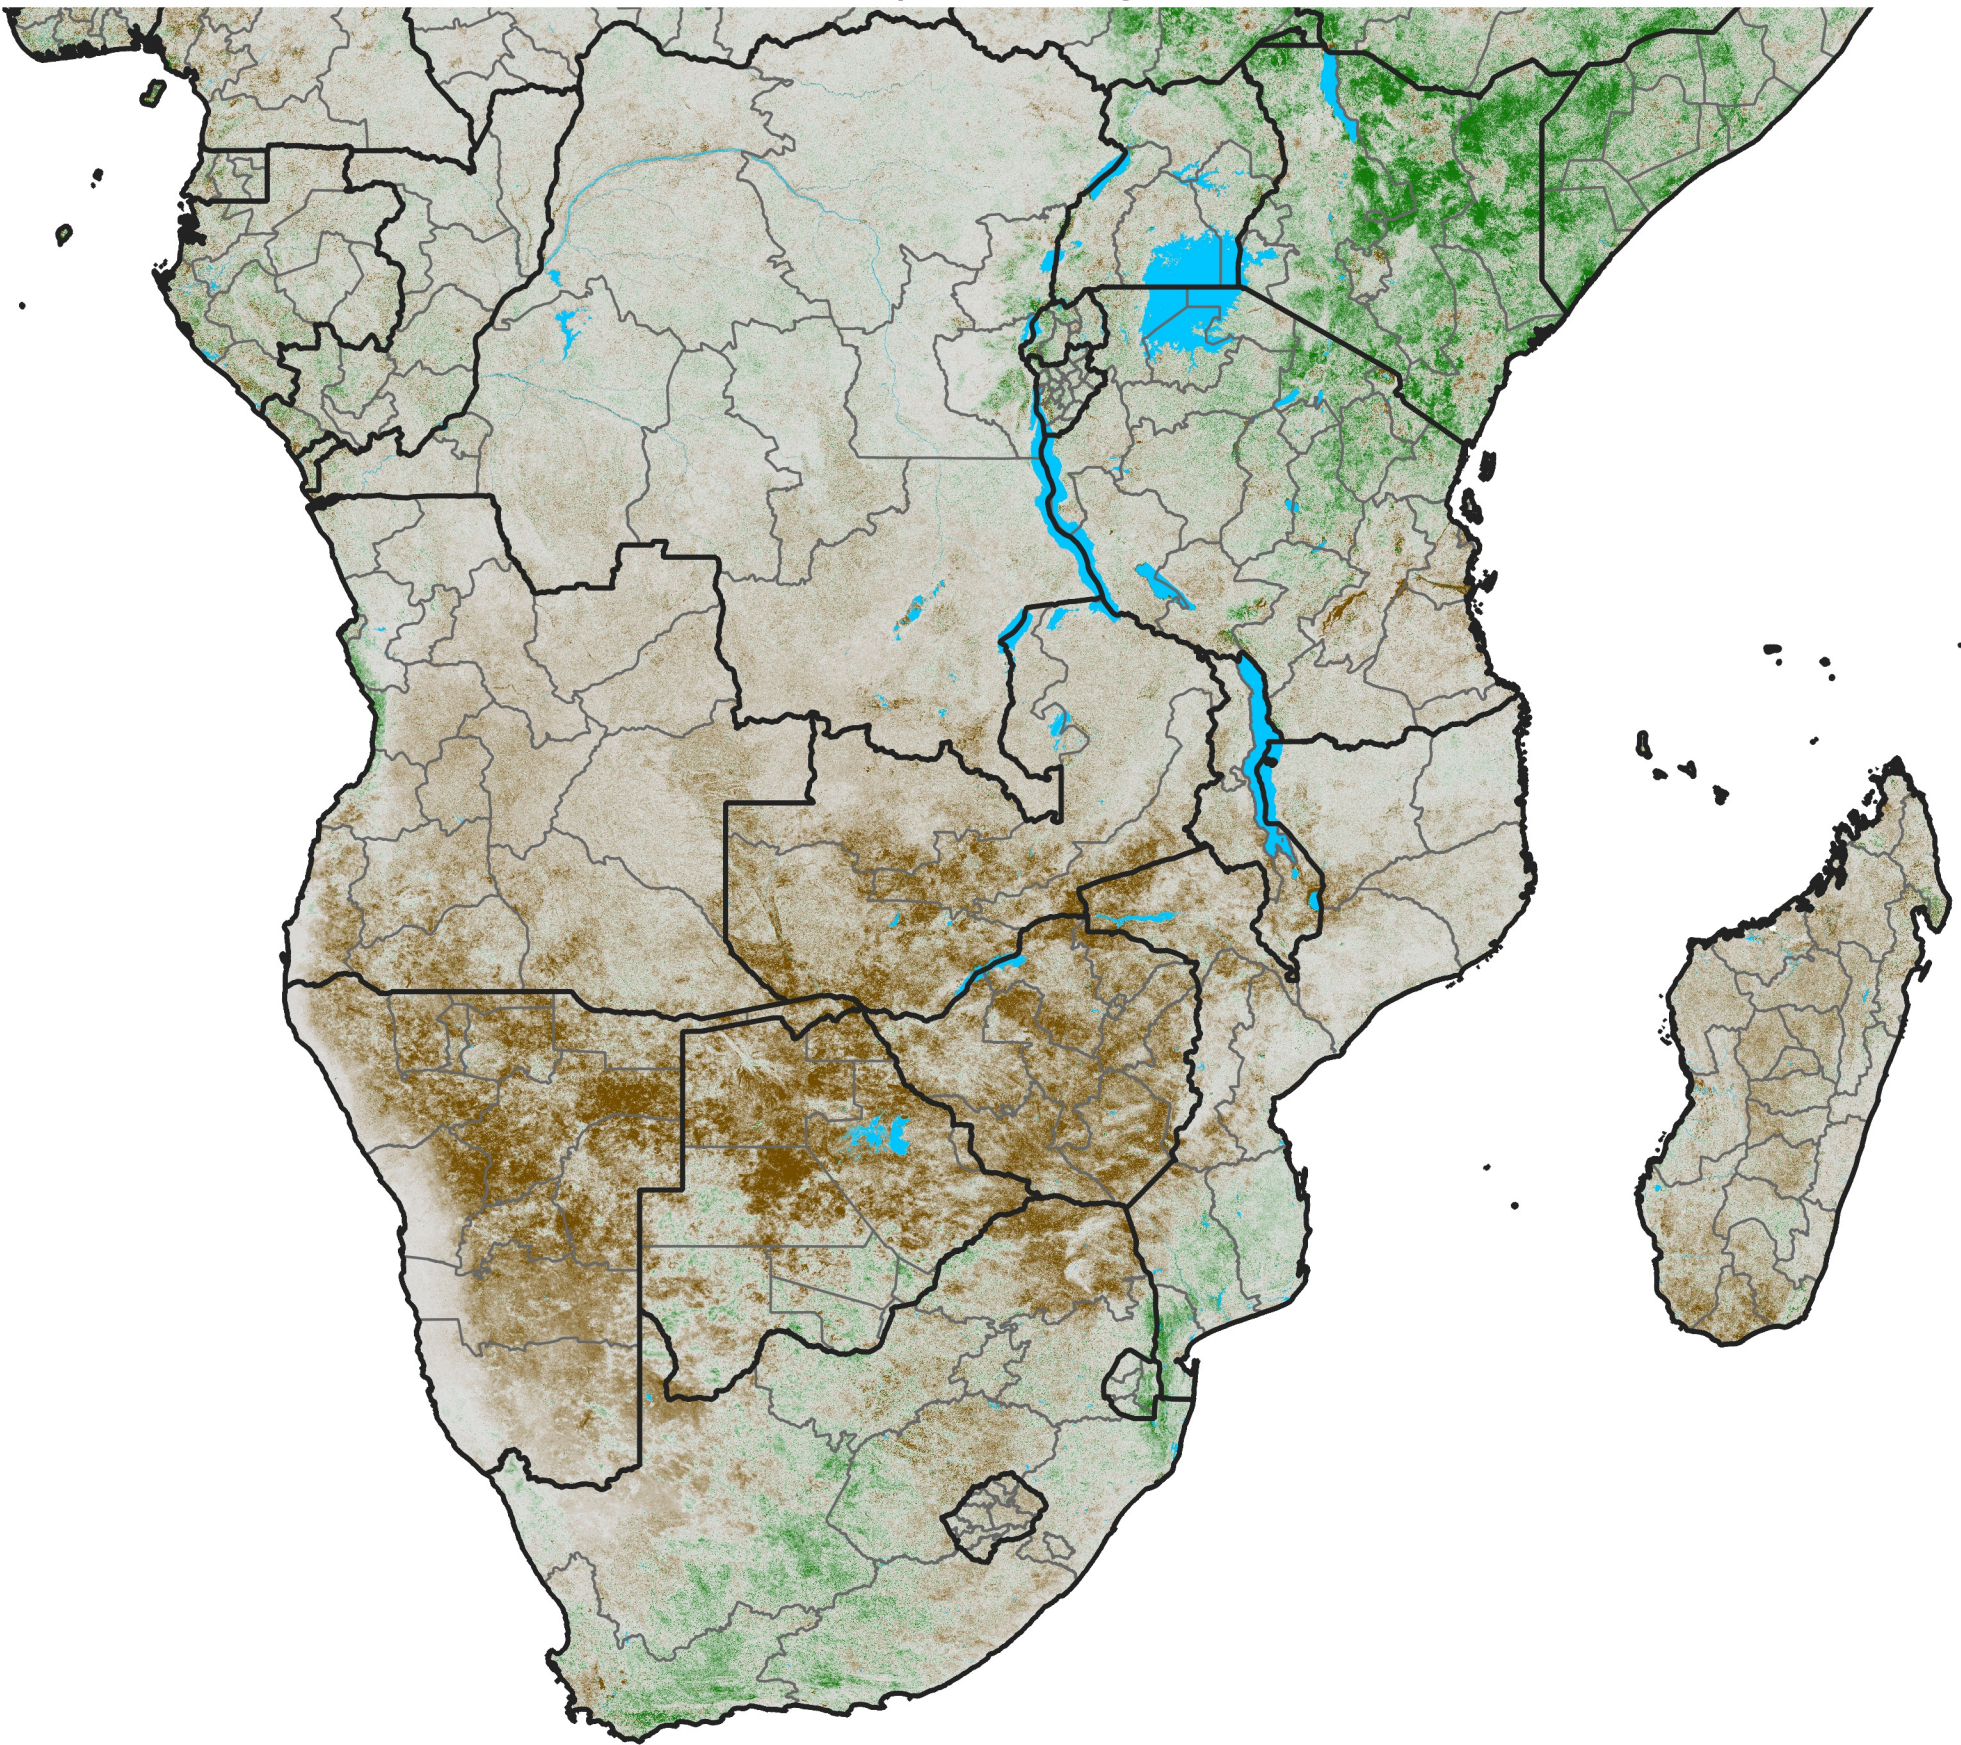

Southern Africa

NDVI Anomaly

2024 minus Mean (2012 - 2021)

Period 25 / Apr 26 - May 05, 2024

NDVI Anomaly

< -0.3 -0.2 -0.1 -0.05 0.05 0.1 0.2 >0.3

Negative

No Difference