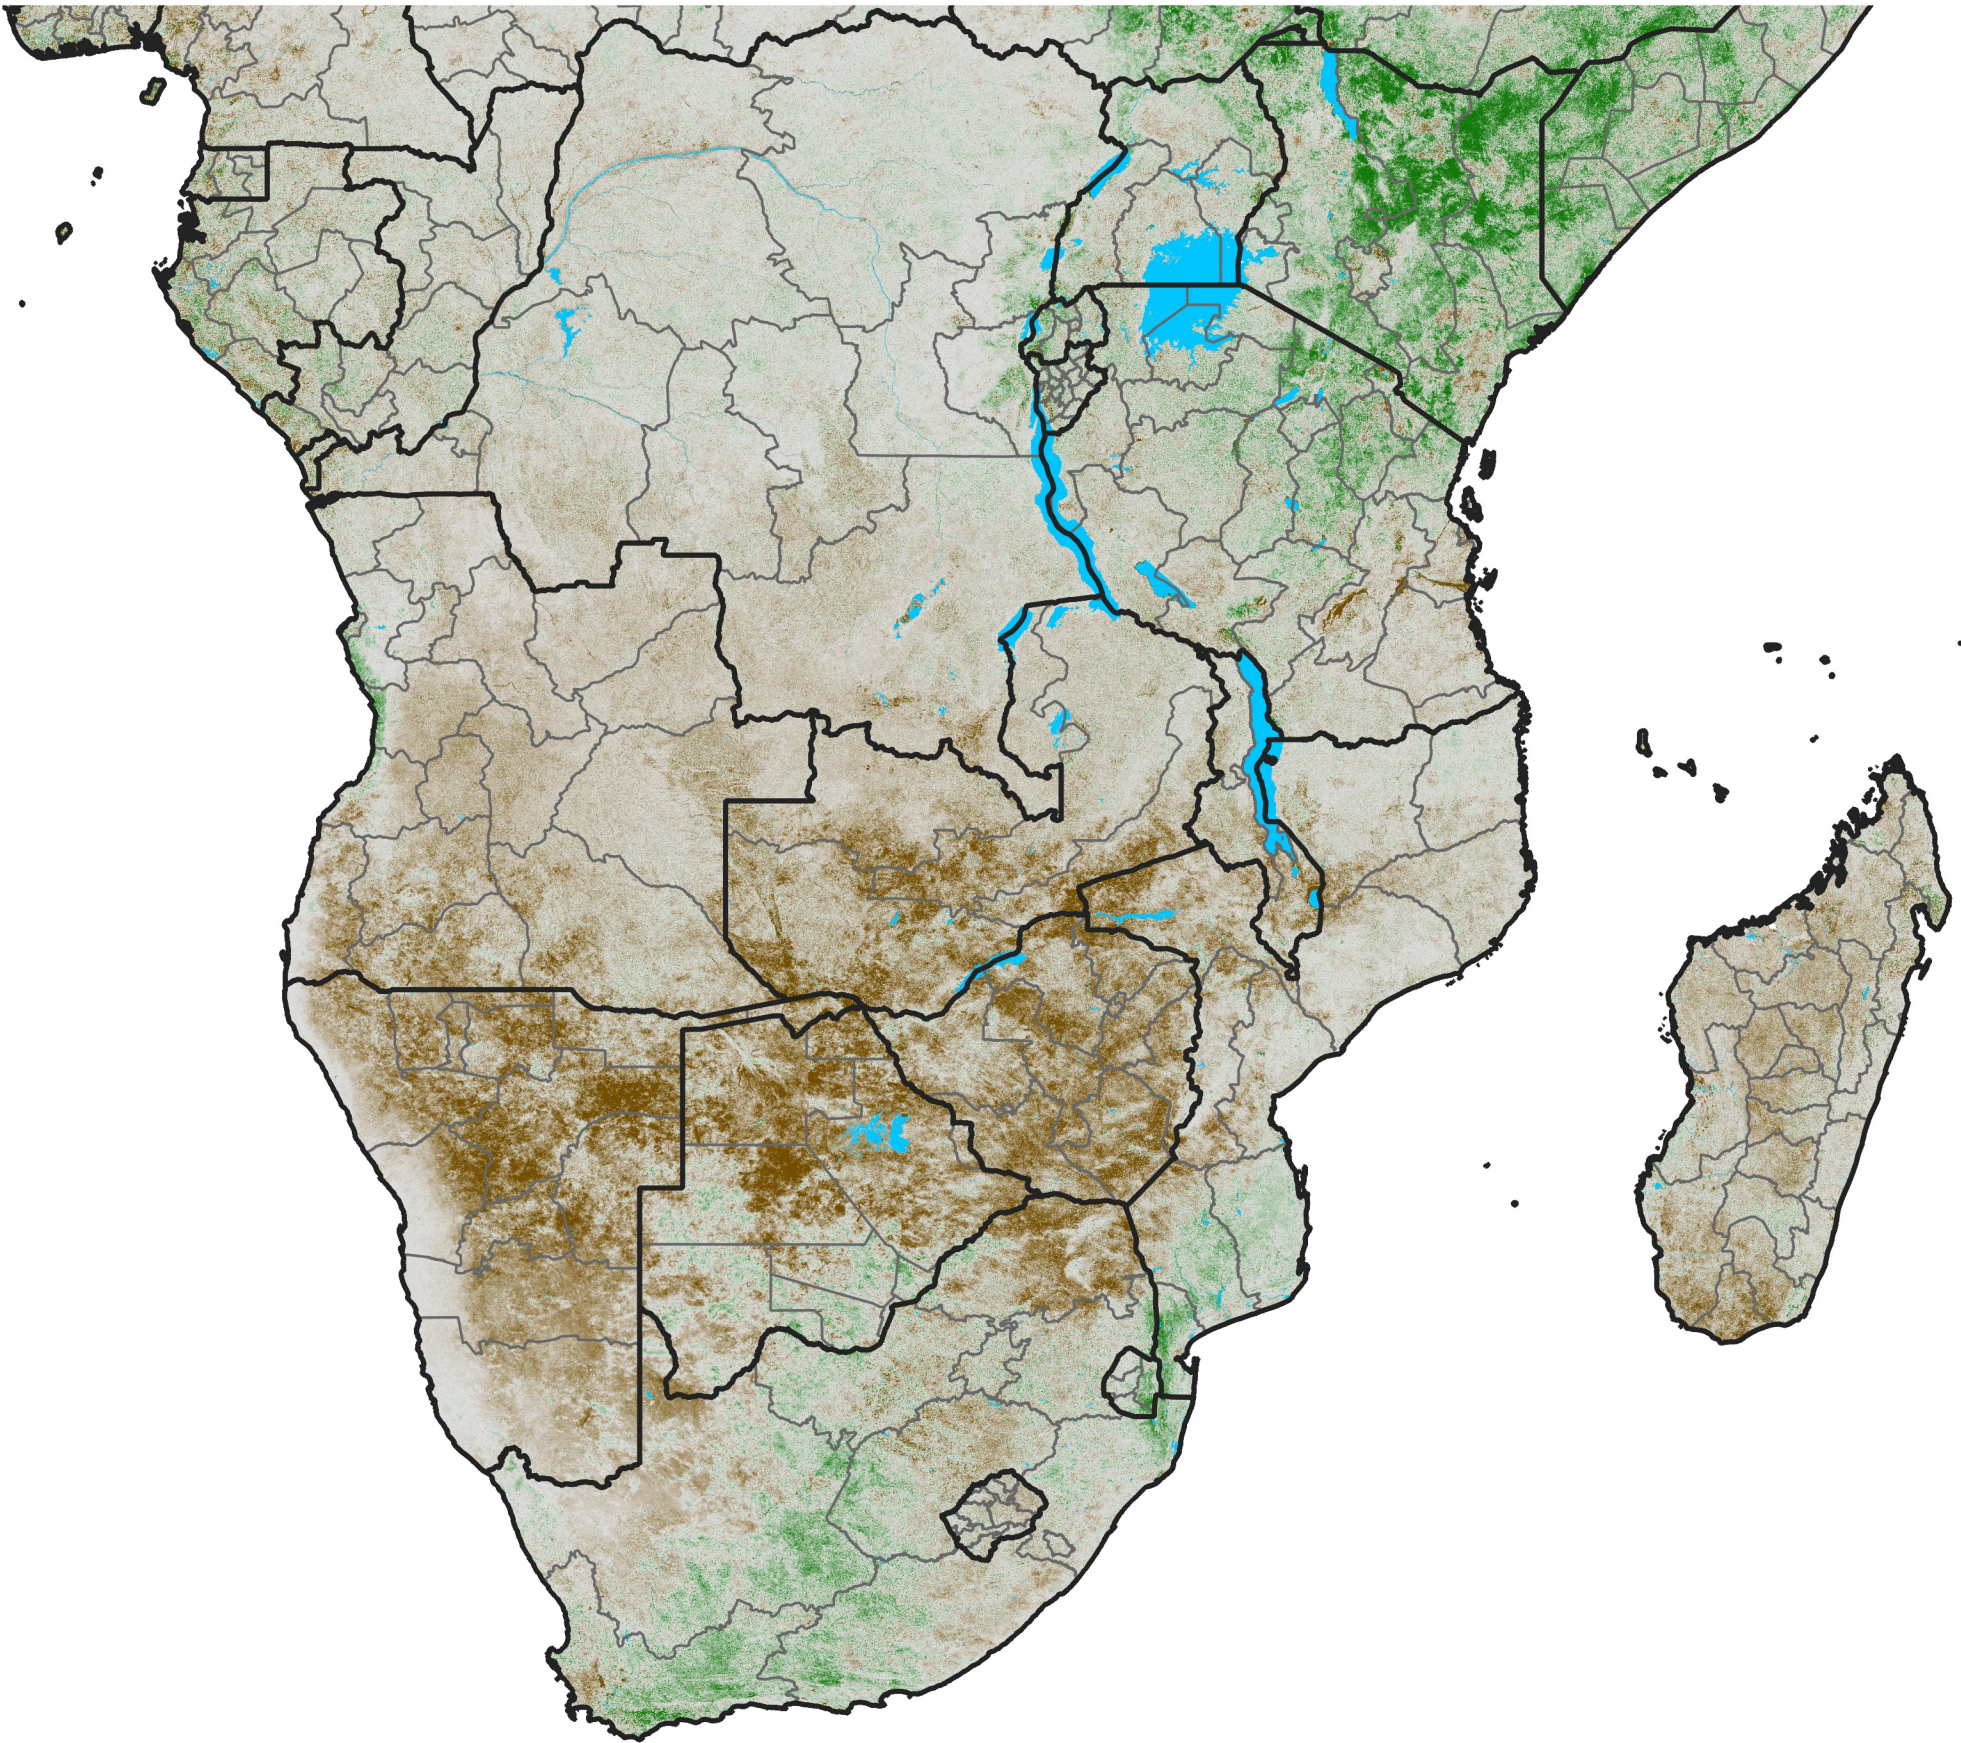

Southern Africa

NDVI Anomaly

2024 minus Mean (2012 - 2021)

Period 26 / May 01 - 10, 2024

NDVI Anomaly

< -0.3 -0.2 -0.1 -0.05 0.05 0.1 0.2 >0.3

Negative

No Difference