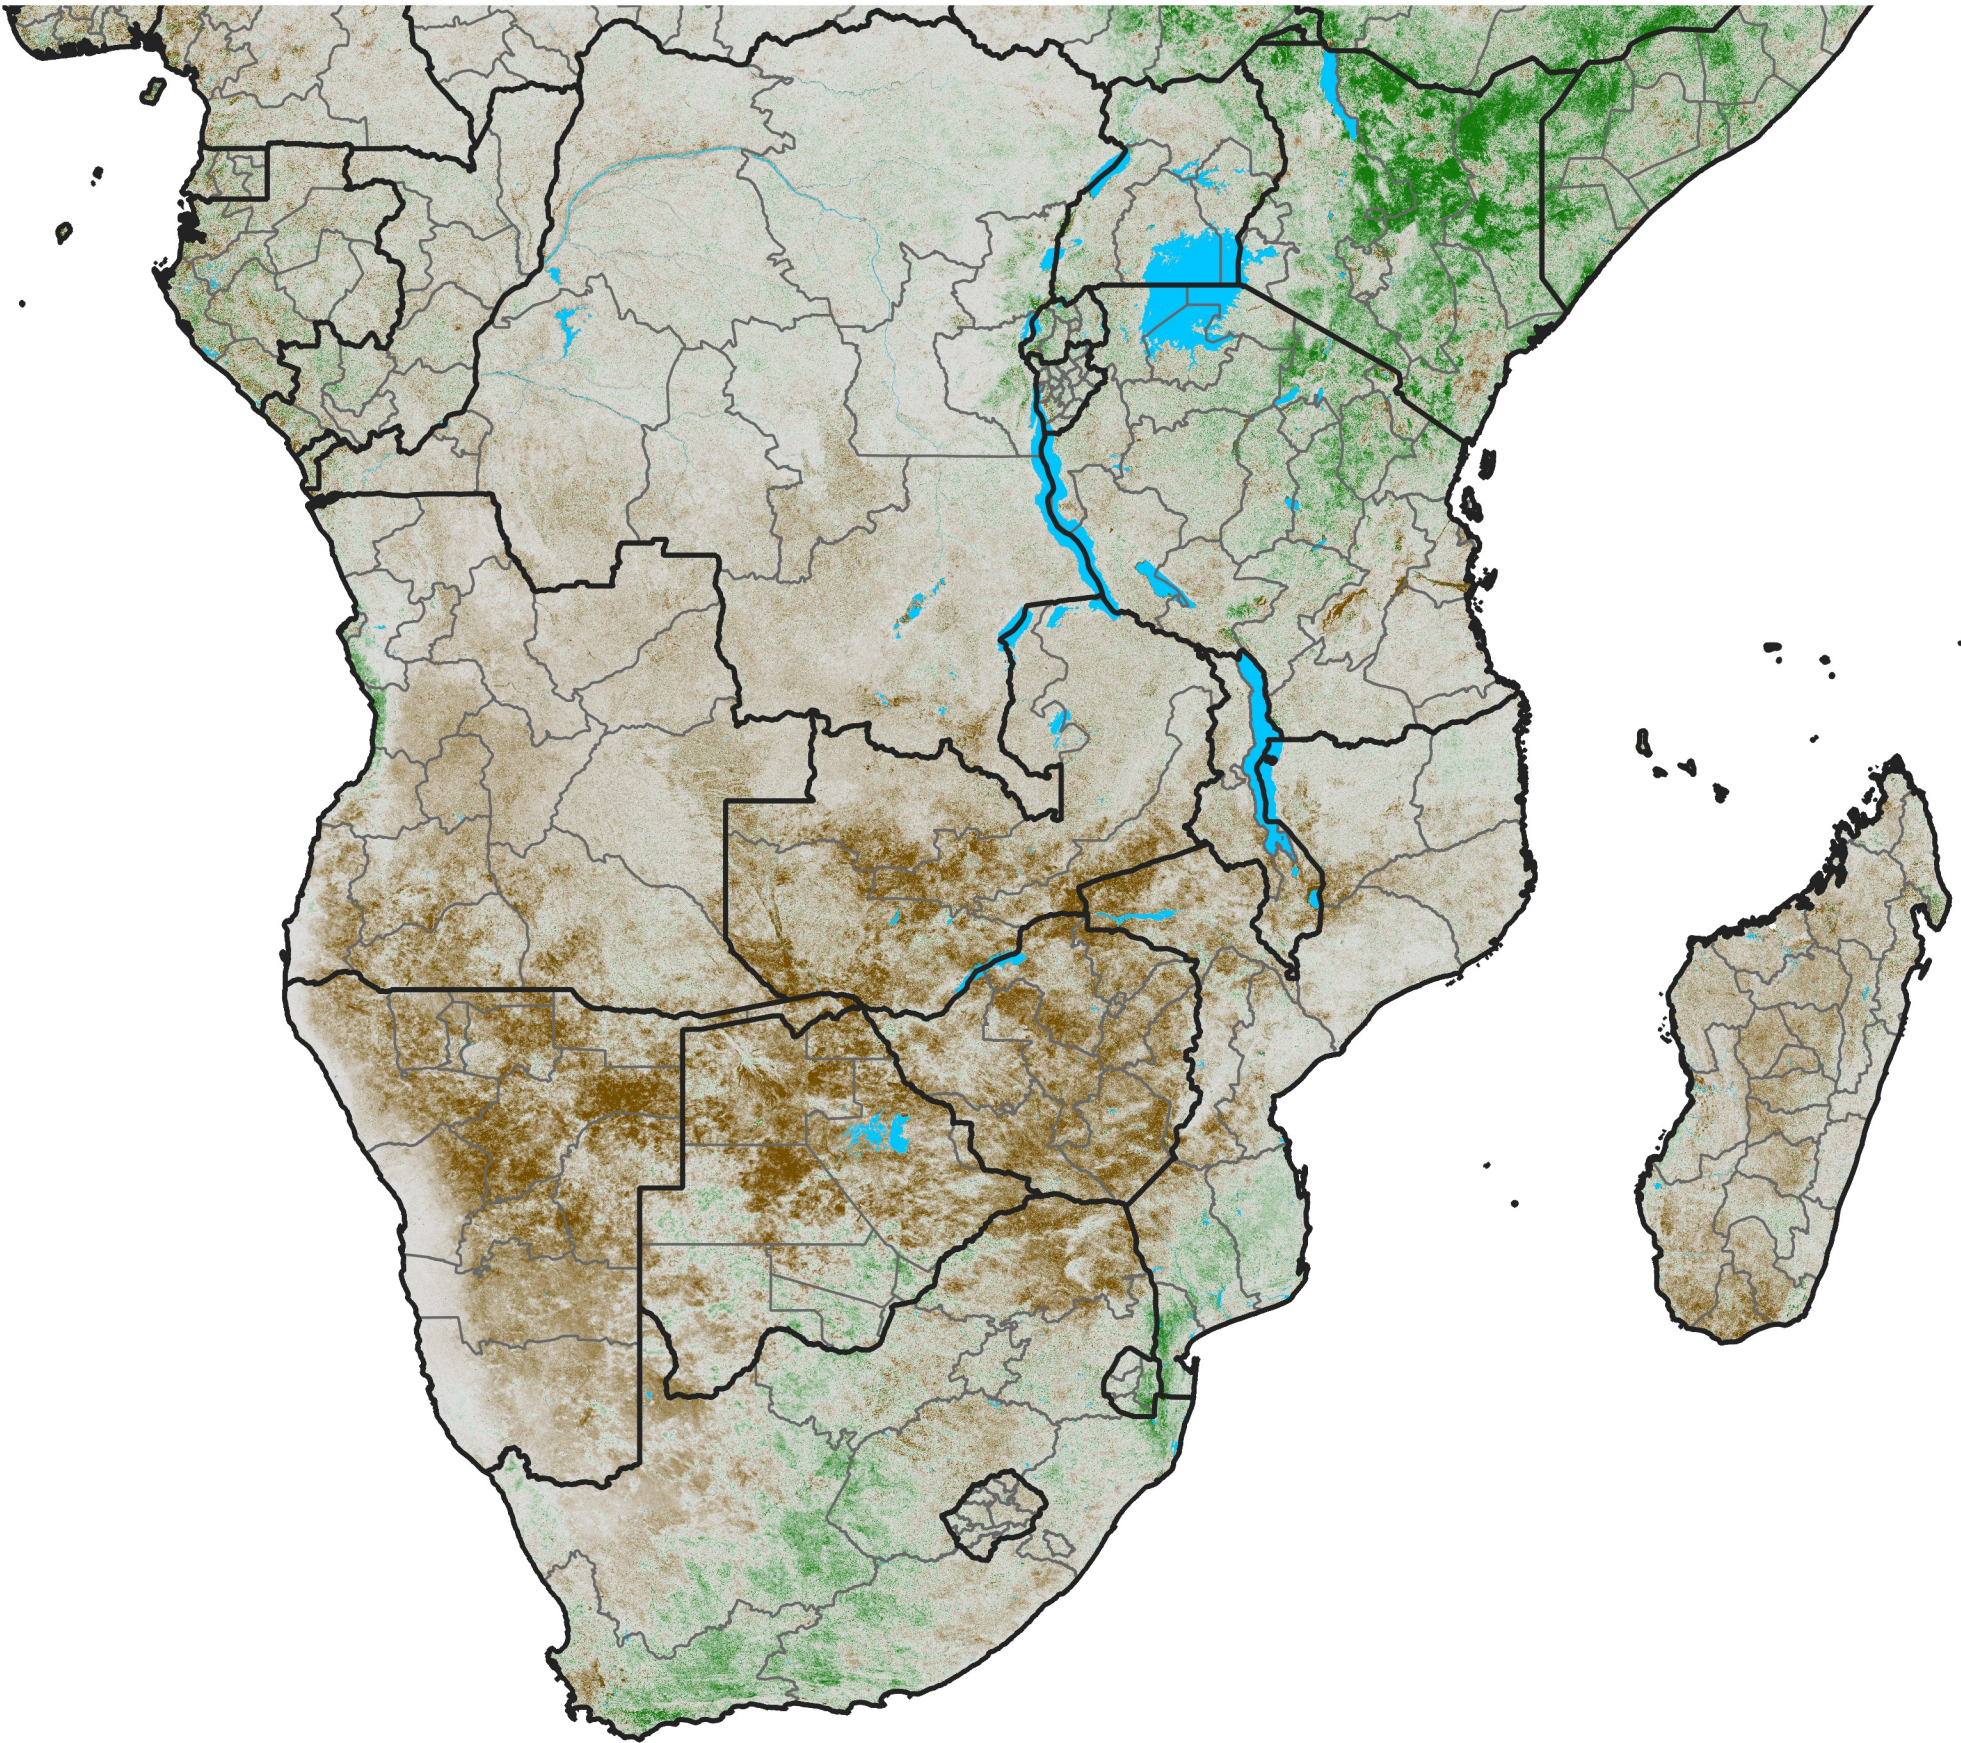

Southern Africa

NDVI Anomaly

2024 minus Mean (2012 - 2021)

Period 27 / May 06 - 15, 2024

NDVI Anomaly

< -0.3 -0.2 -0.1 -0.05 0.05 0.1 0.2 >0.3

Negative

No Difference