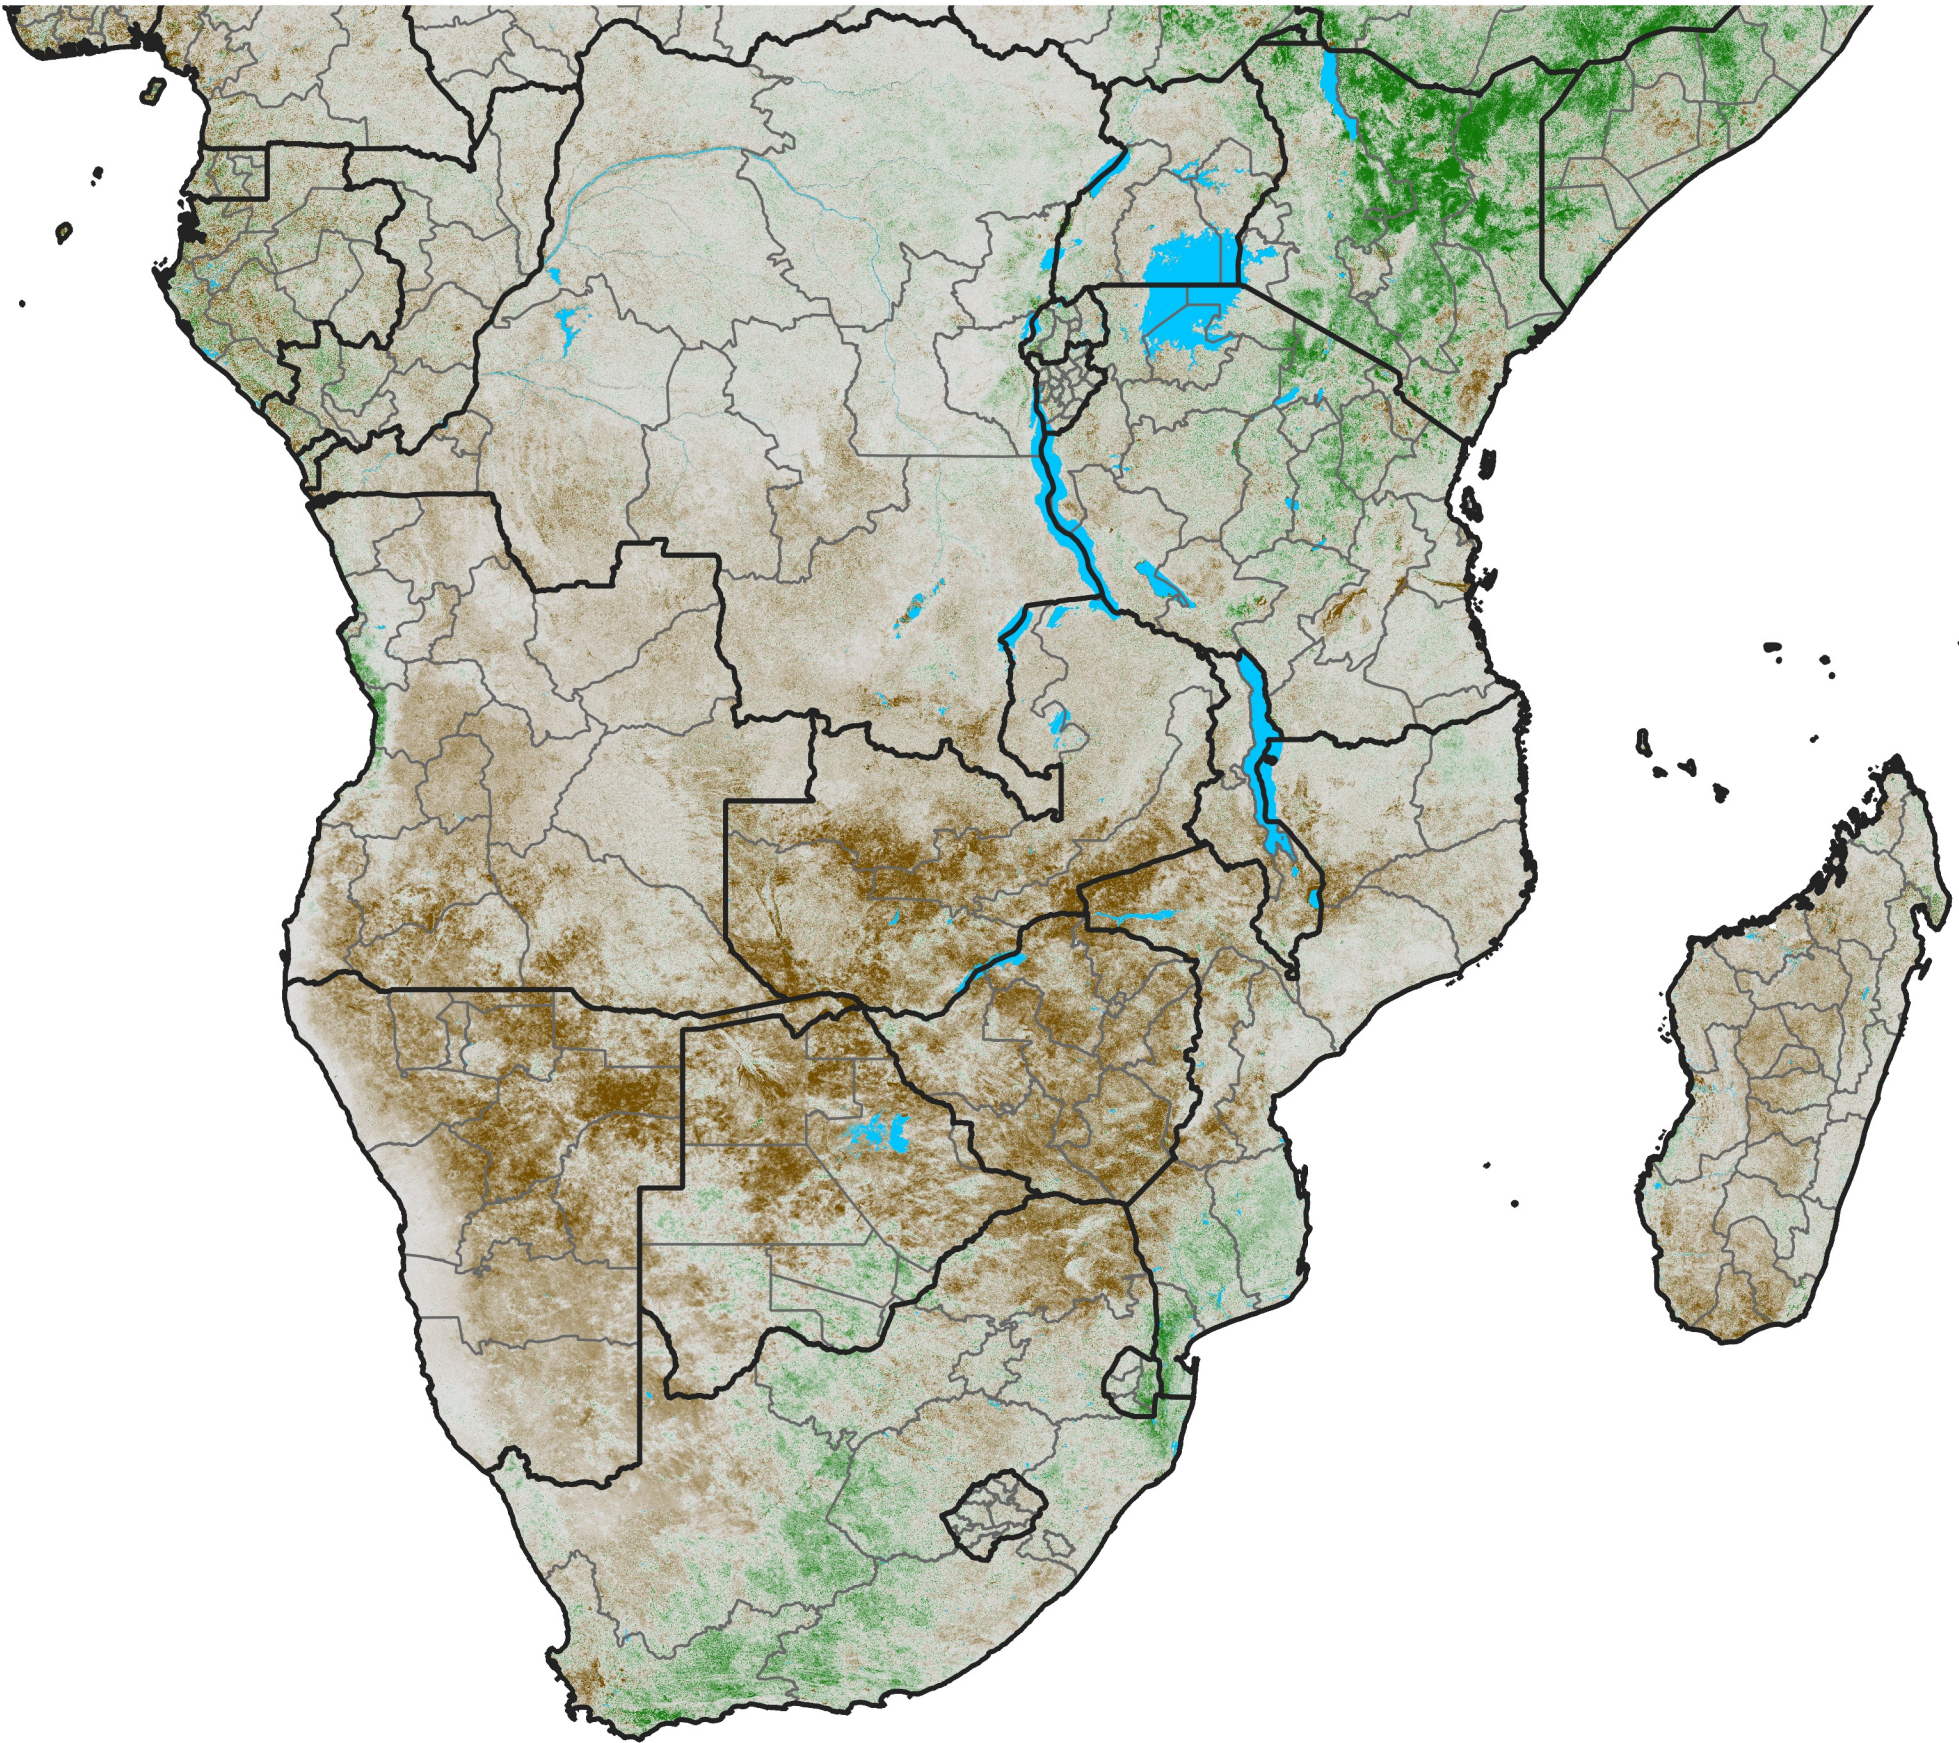

Southern Africa

NDVI Anomaly

2024 minus Mean (2012 - 2021)

Period 29 / May 16 - 25, 2024

NDVI Anomaly

< -0.3 -0.2 -0.1 -0.05 0.05 0.1 0.2 >0.3

Negative

No Difference