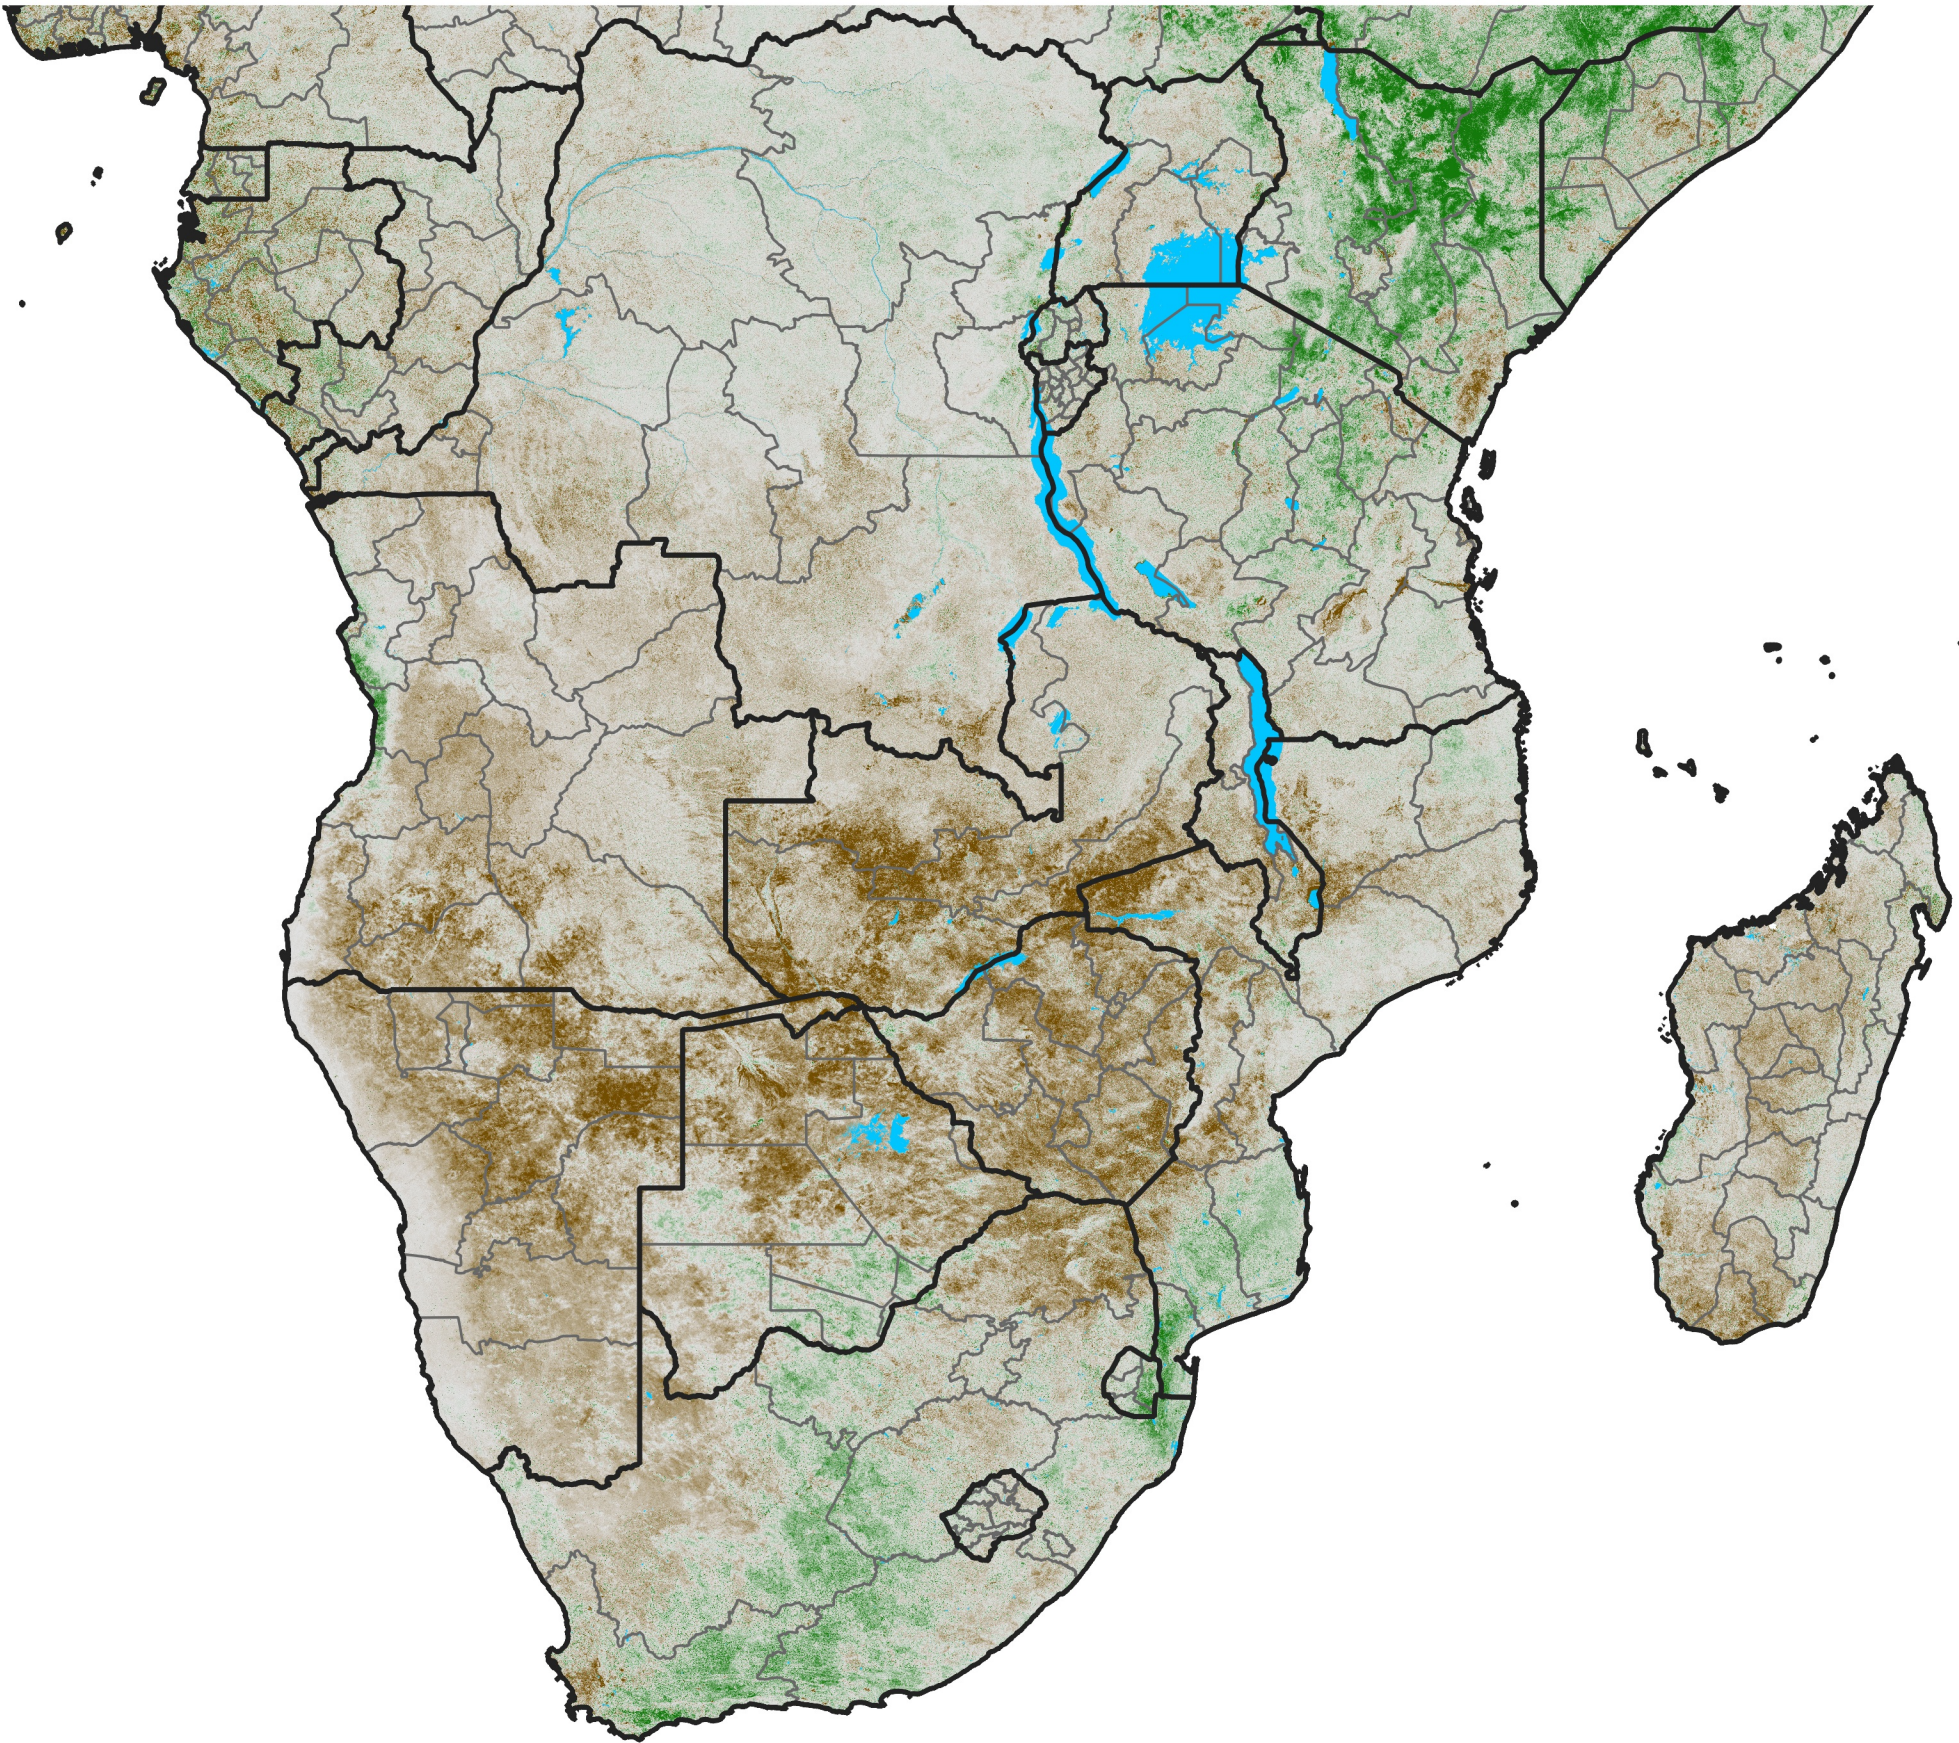

# Southern Africa

## NDVI Anomaly

2024 minus Mean (2012 - 2021)

Period 30 / May 21 - 31, 2024