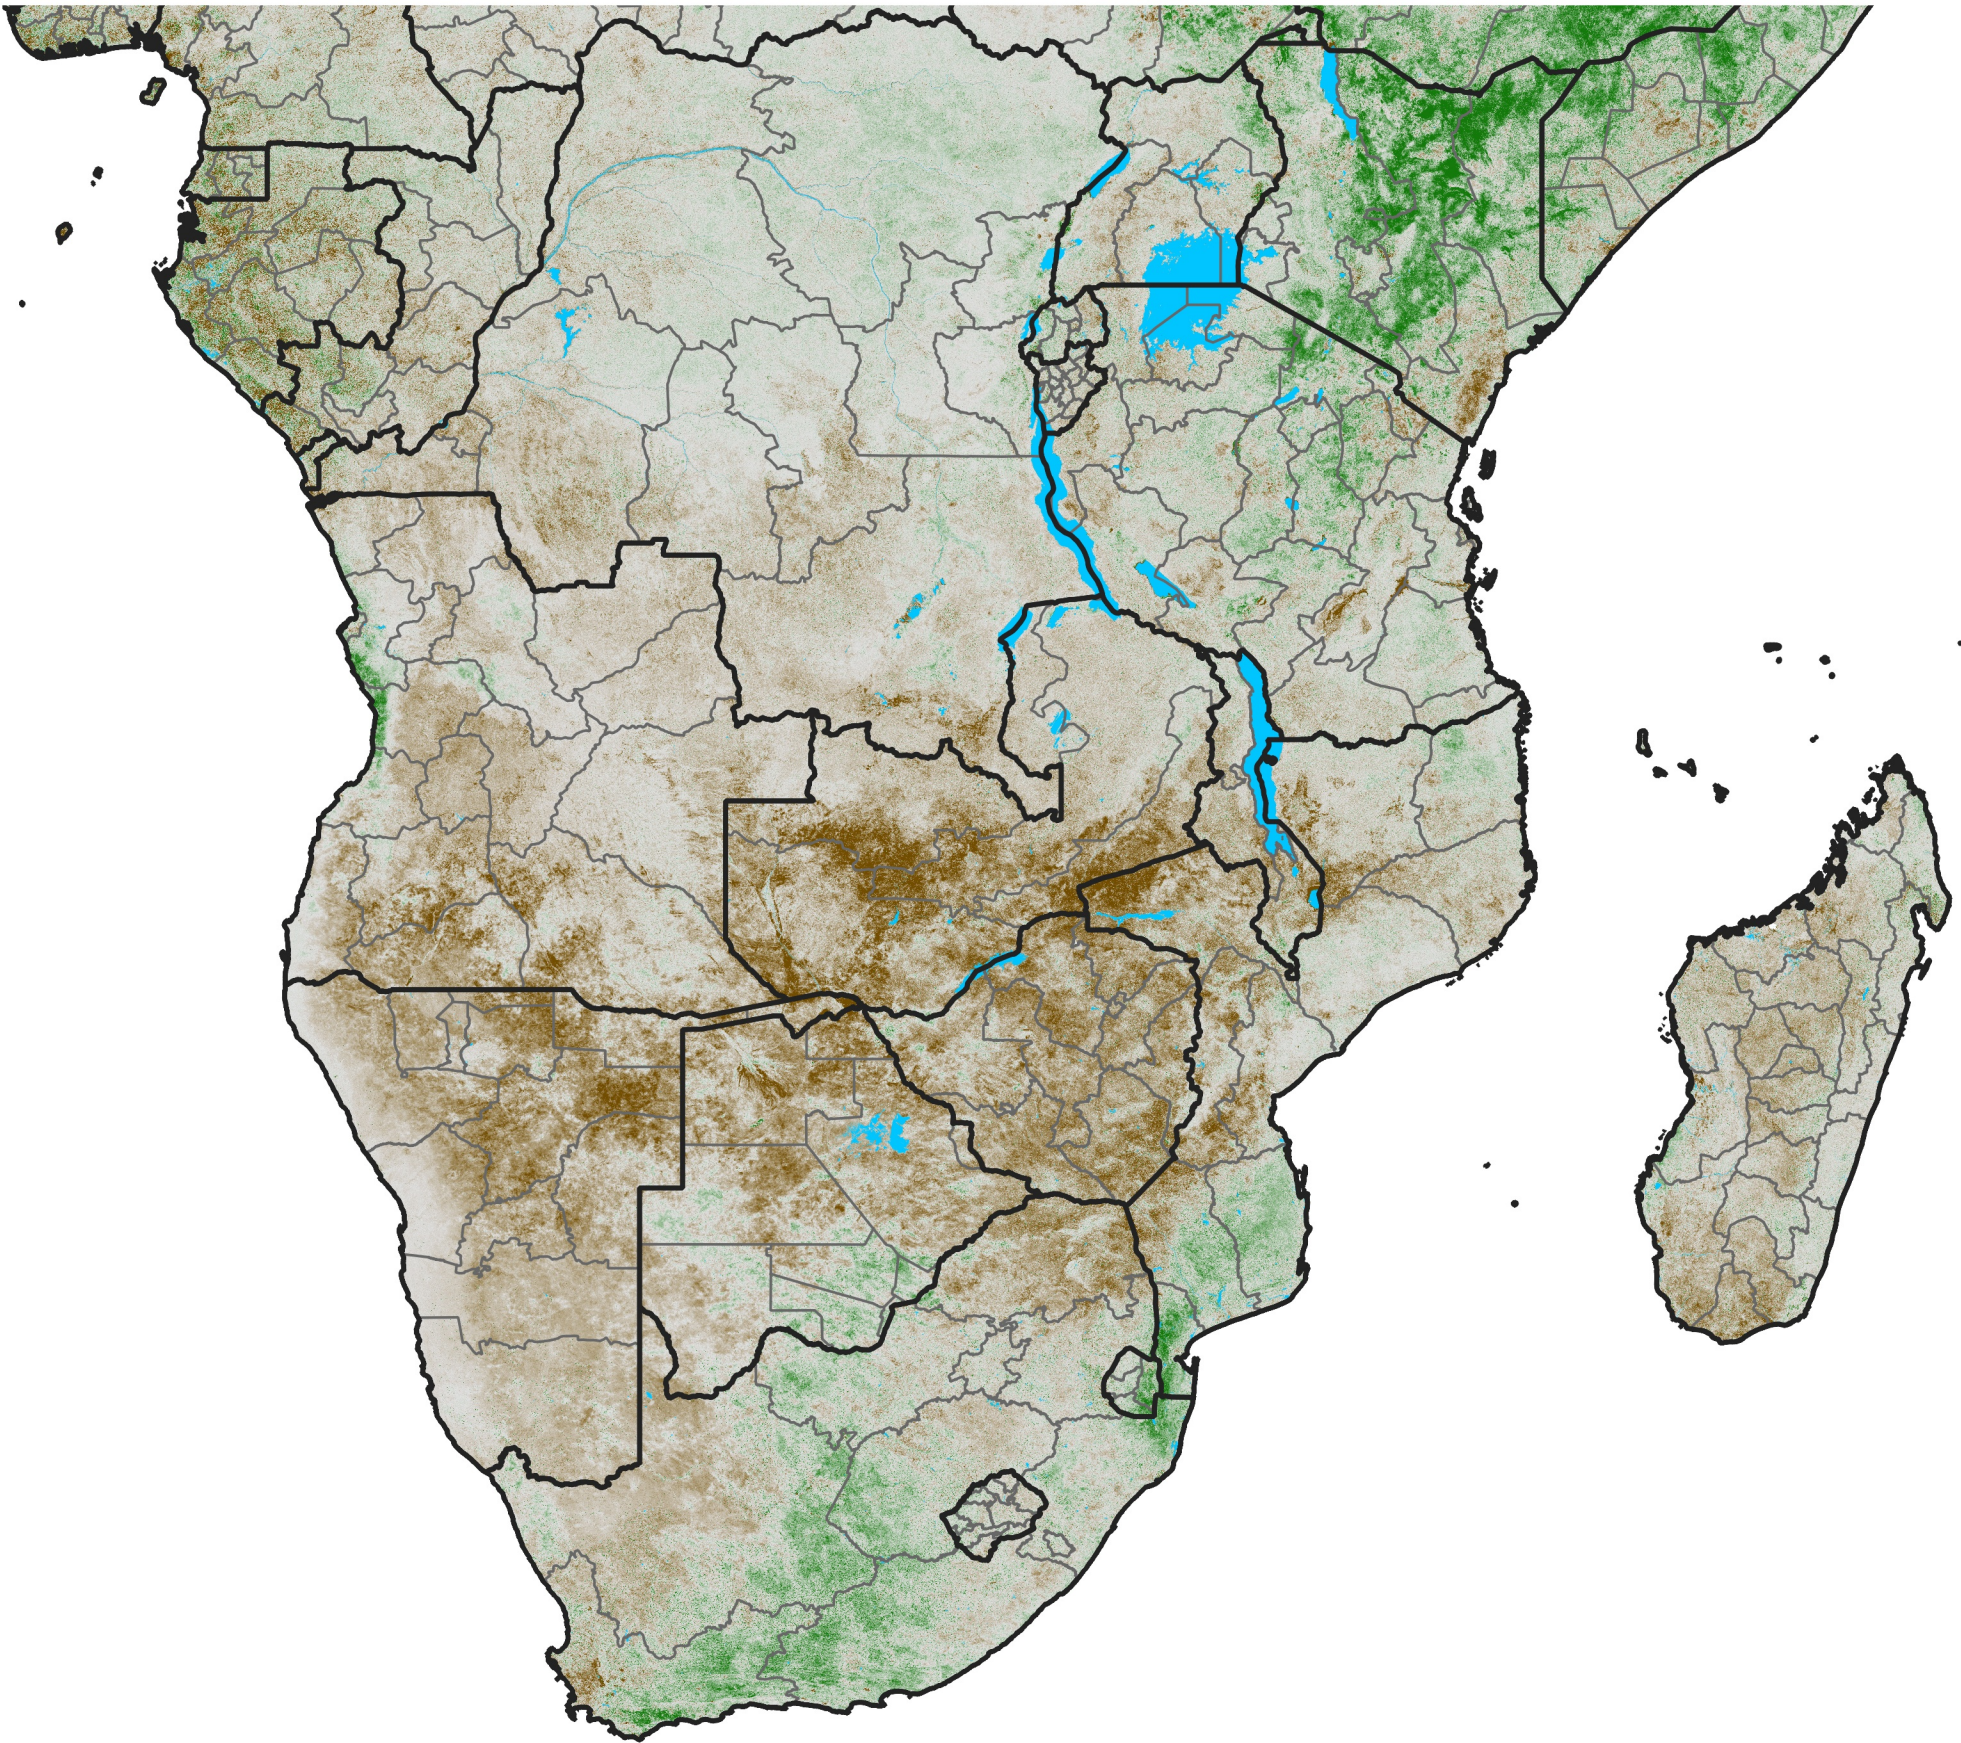

Southern Africa

NDVI Anomaly

2024 minus Mean (2012 - 2021)

Period 32 / Jun 01 - 10, 2024

NDVI Anomaly

< -0.3 -0.2 -0.1 -0.05 0.05 0.1 0.2 >0.3

Negative

No Difference