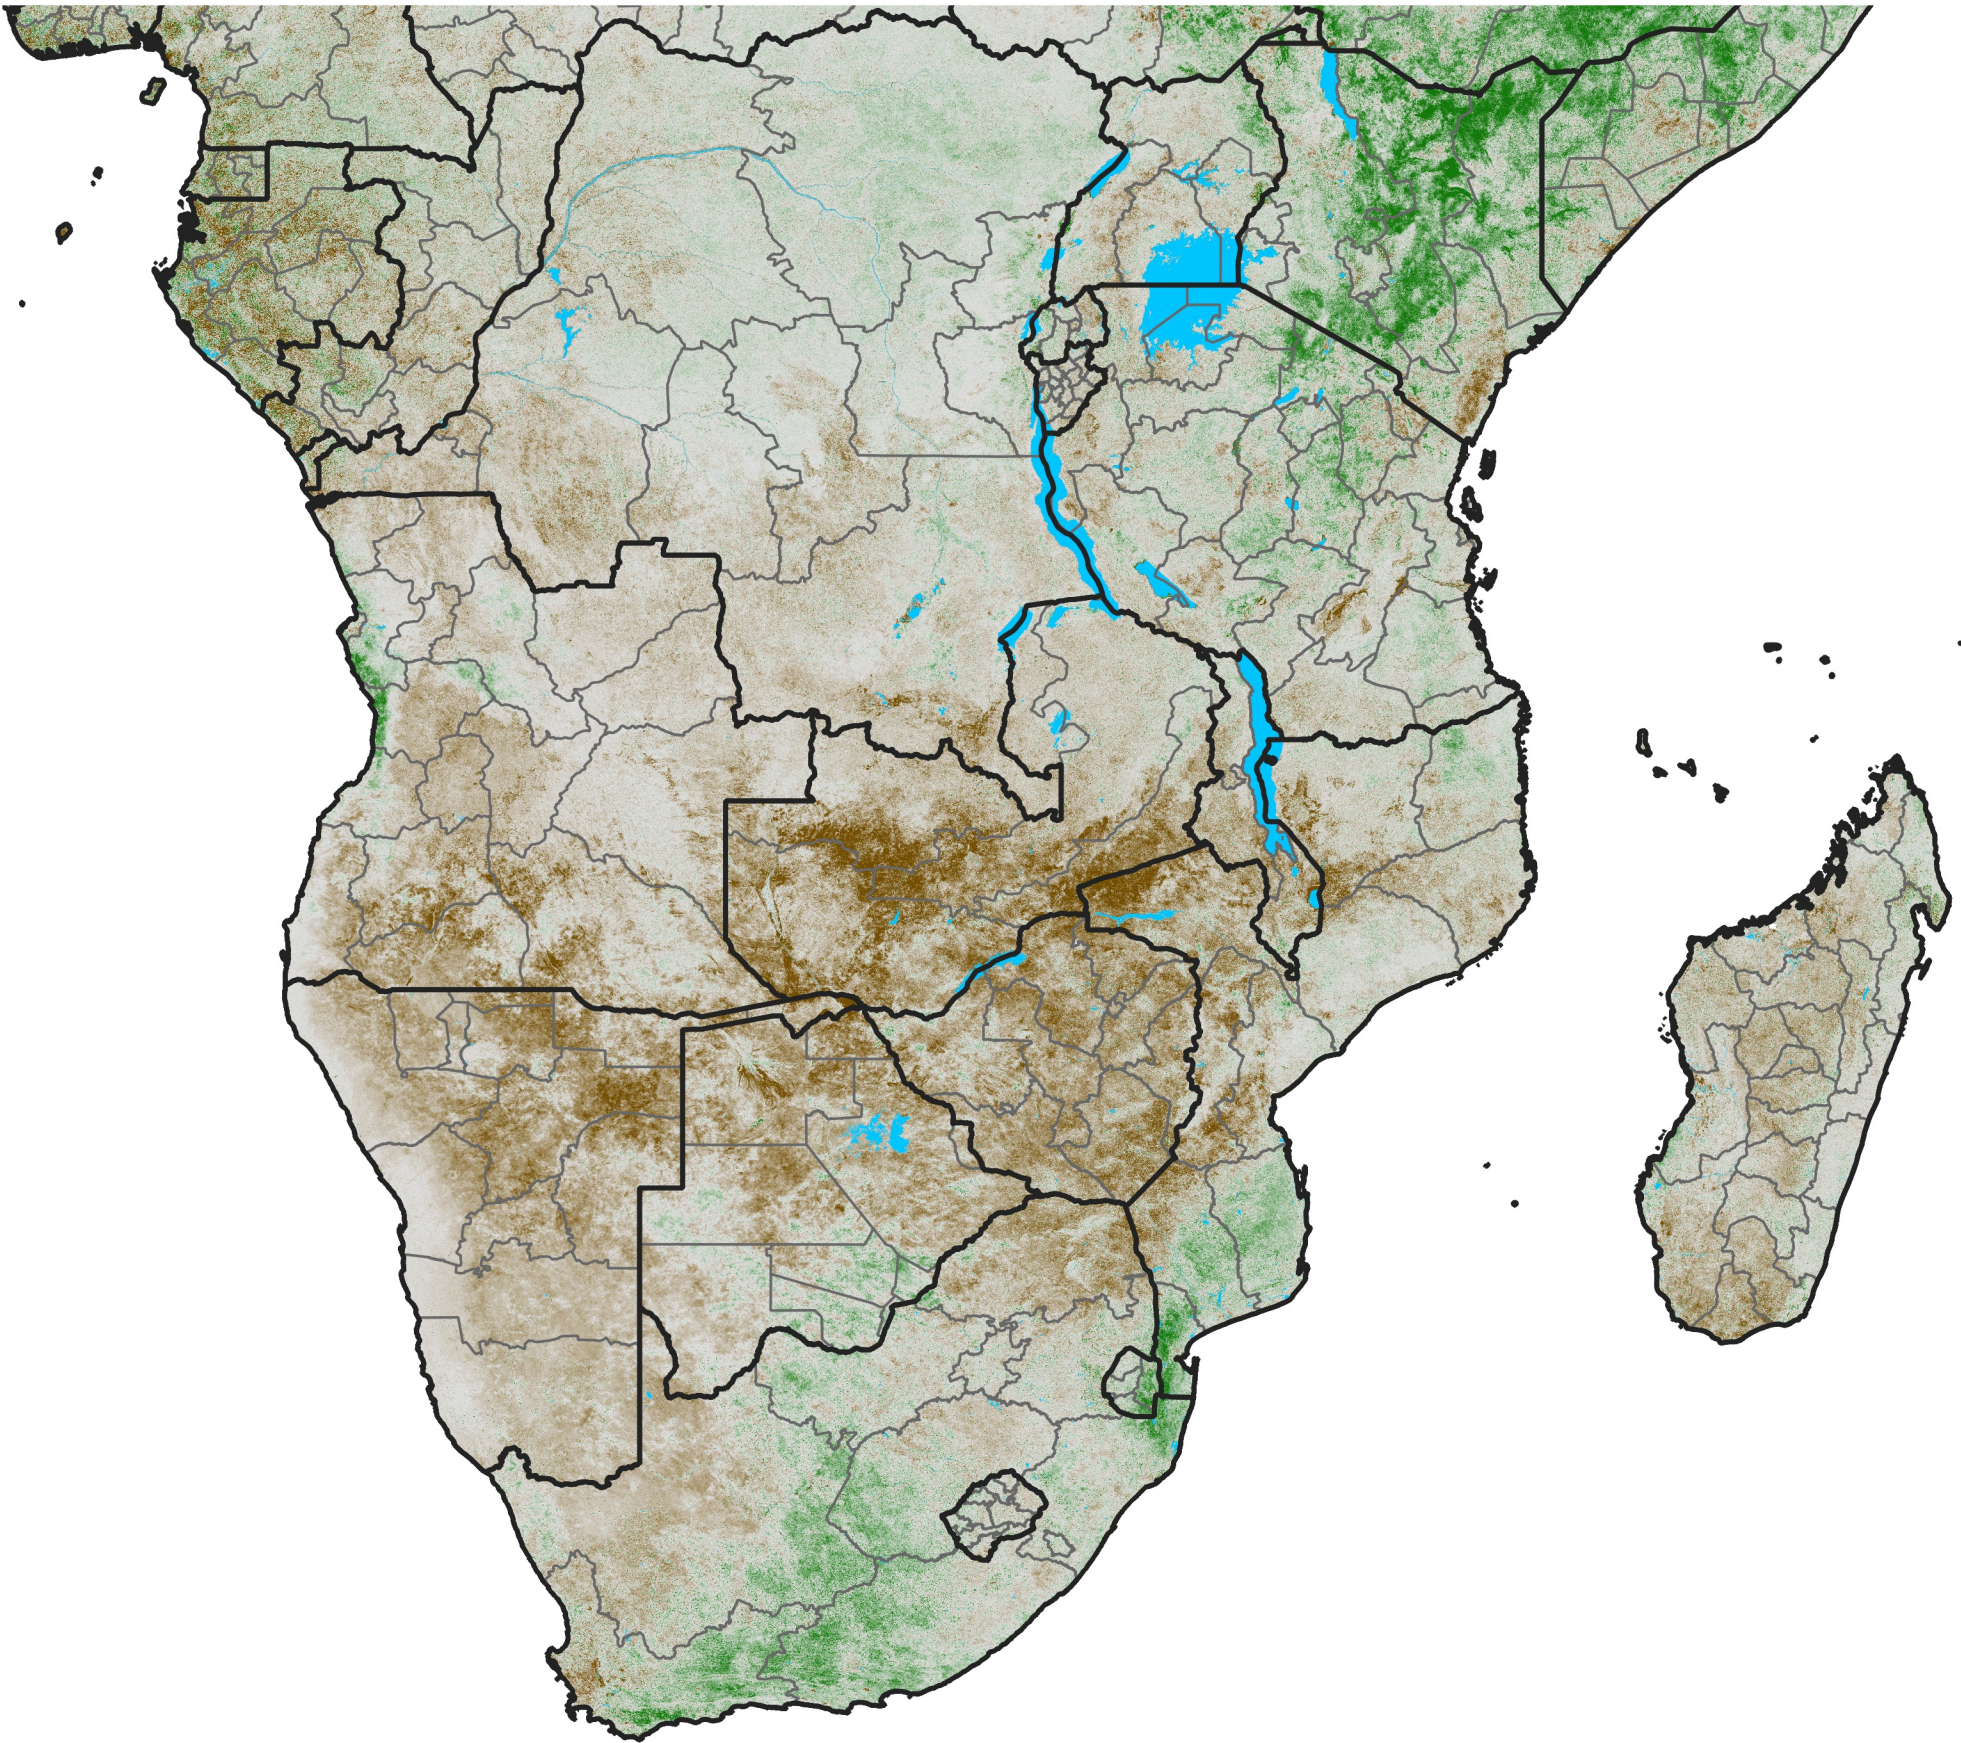

Southern Africa

NDVI Anomaly

2024 minus Mean (2012 - 2021)

Period 33 / Jun 06 - 15, 2024

NDVI Anomaly

< -0.3 -0.2 -0.1 -0.05 0.05 0.1 0.2 >0.3

Negative

No Difference