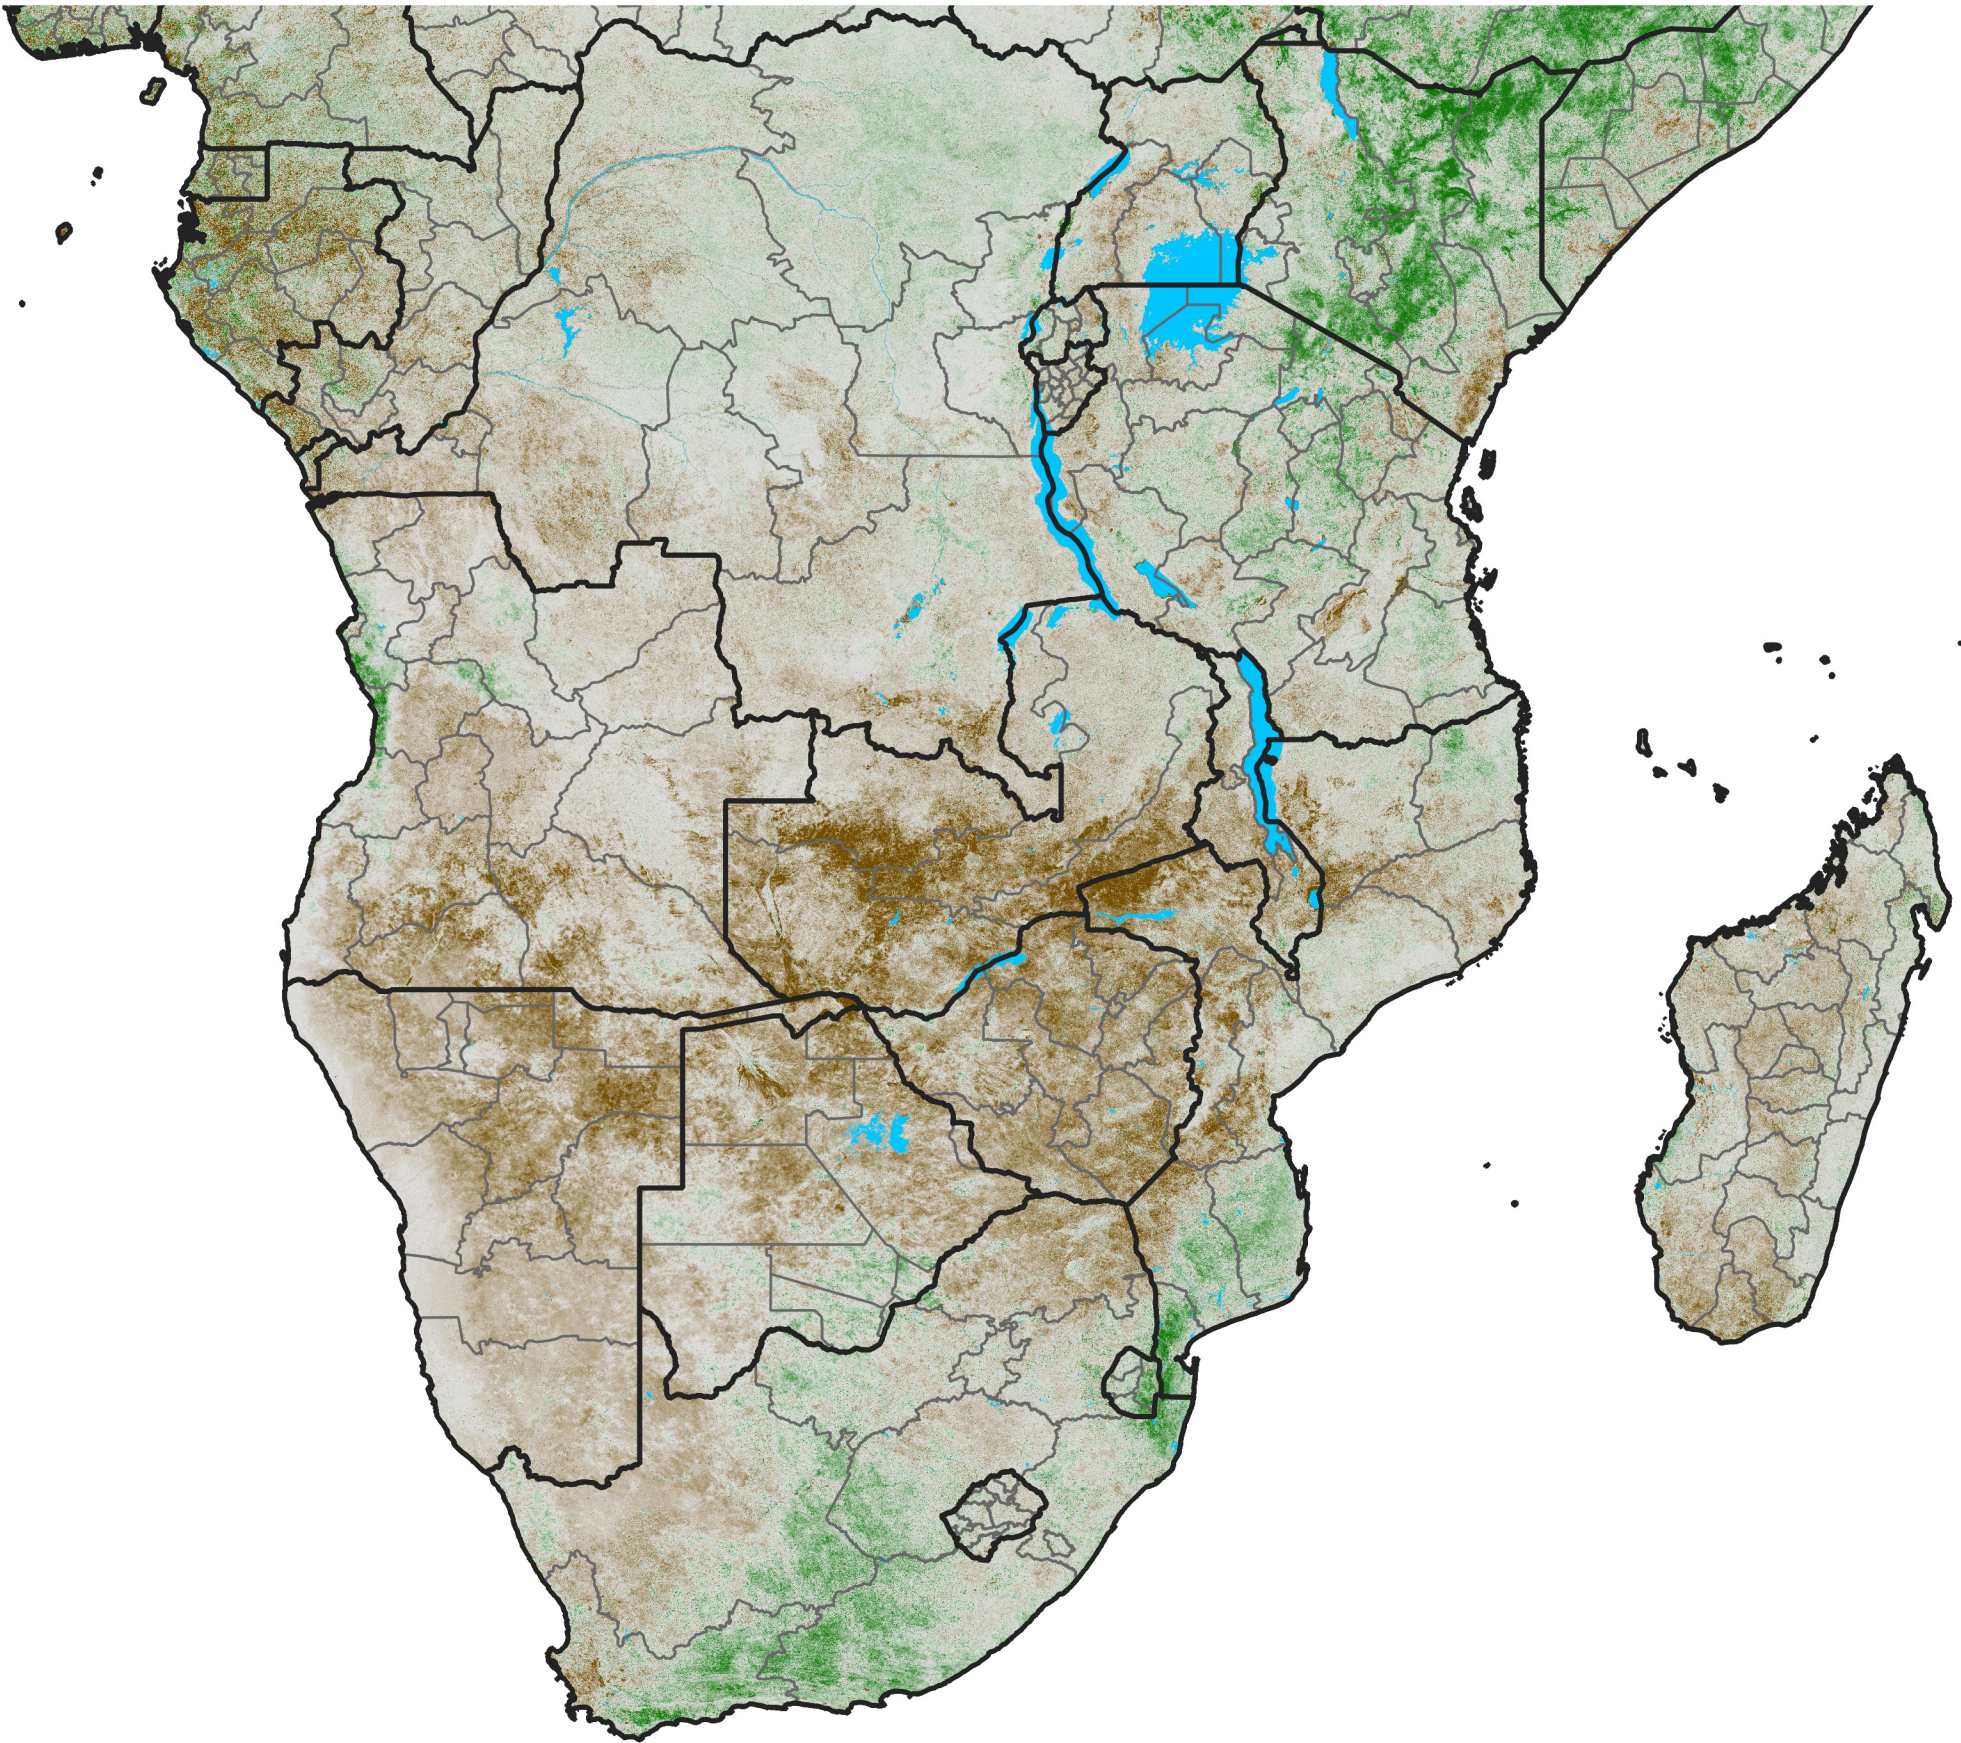

Southern Africa

NDVI Anomaly

2024 minus Mean (2012 - 2021)

Period 34 / Jun 11 - 20, 2024

NDVI Anomaly

< -0.3 -0.2 -0.1 -0.05 0.05 0.1 0.2 >0.3

Negative

No Difference