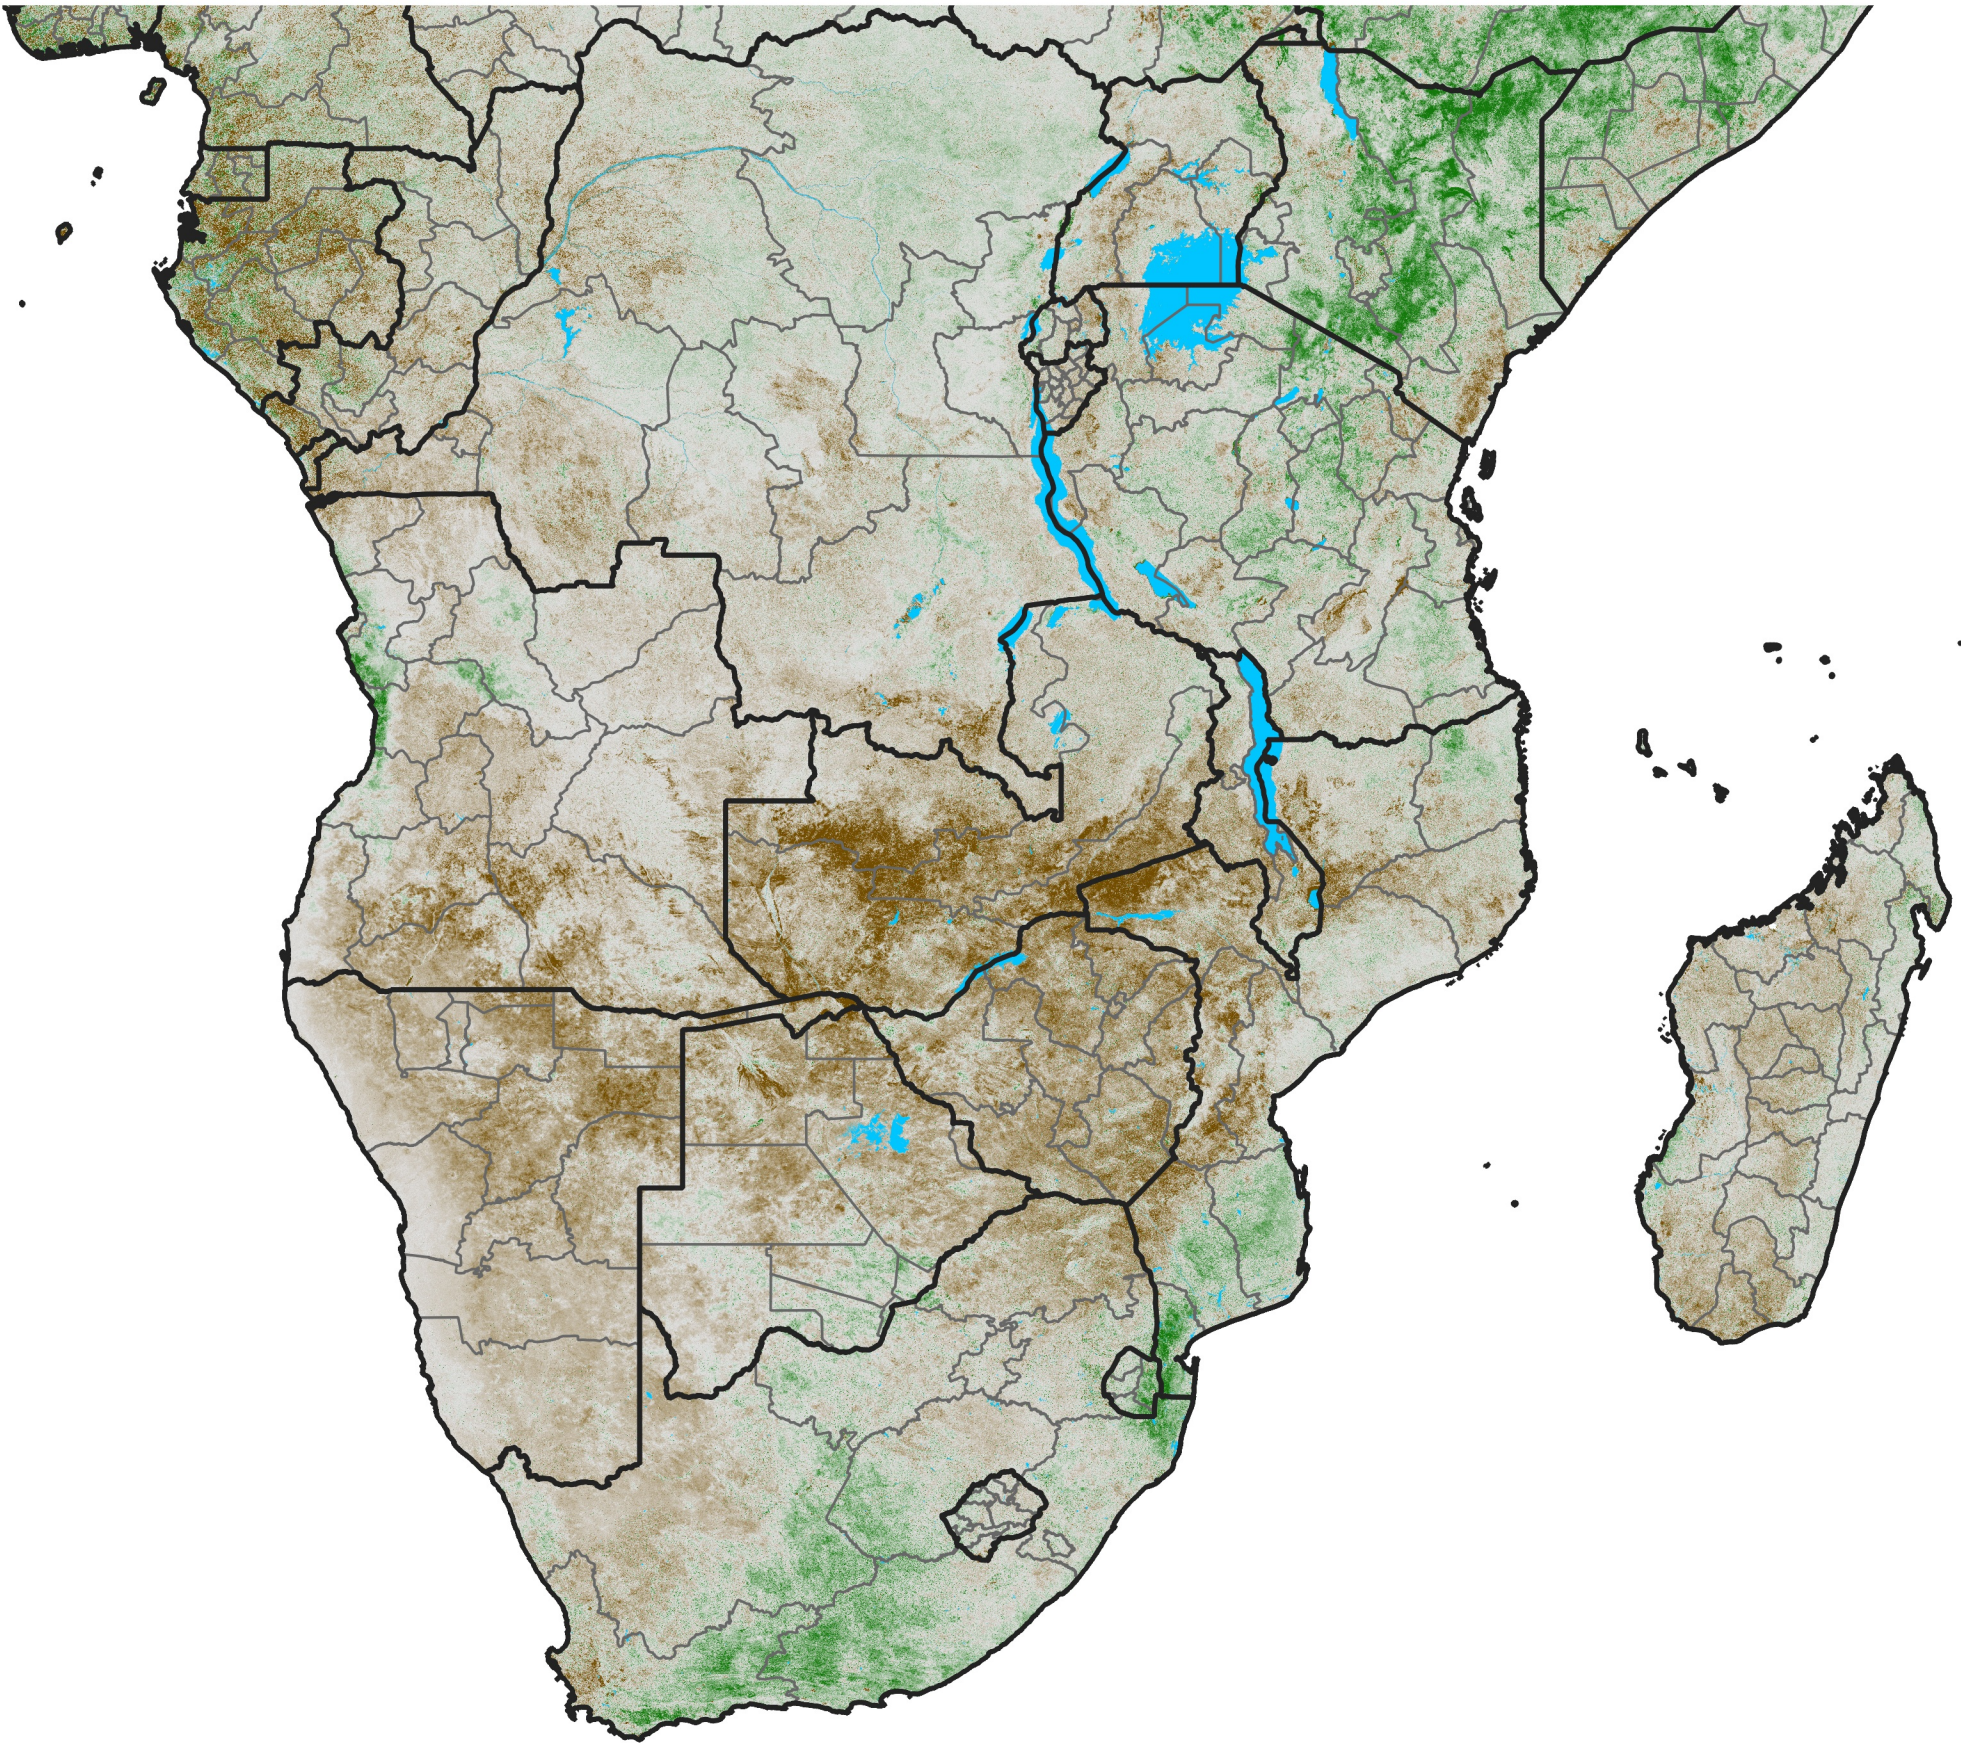

# Southern Africa

## NDVI Anomaly

2024 minus Mean (2012 - 2021)

Period 35 / Jun 16 - 25, 2024