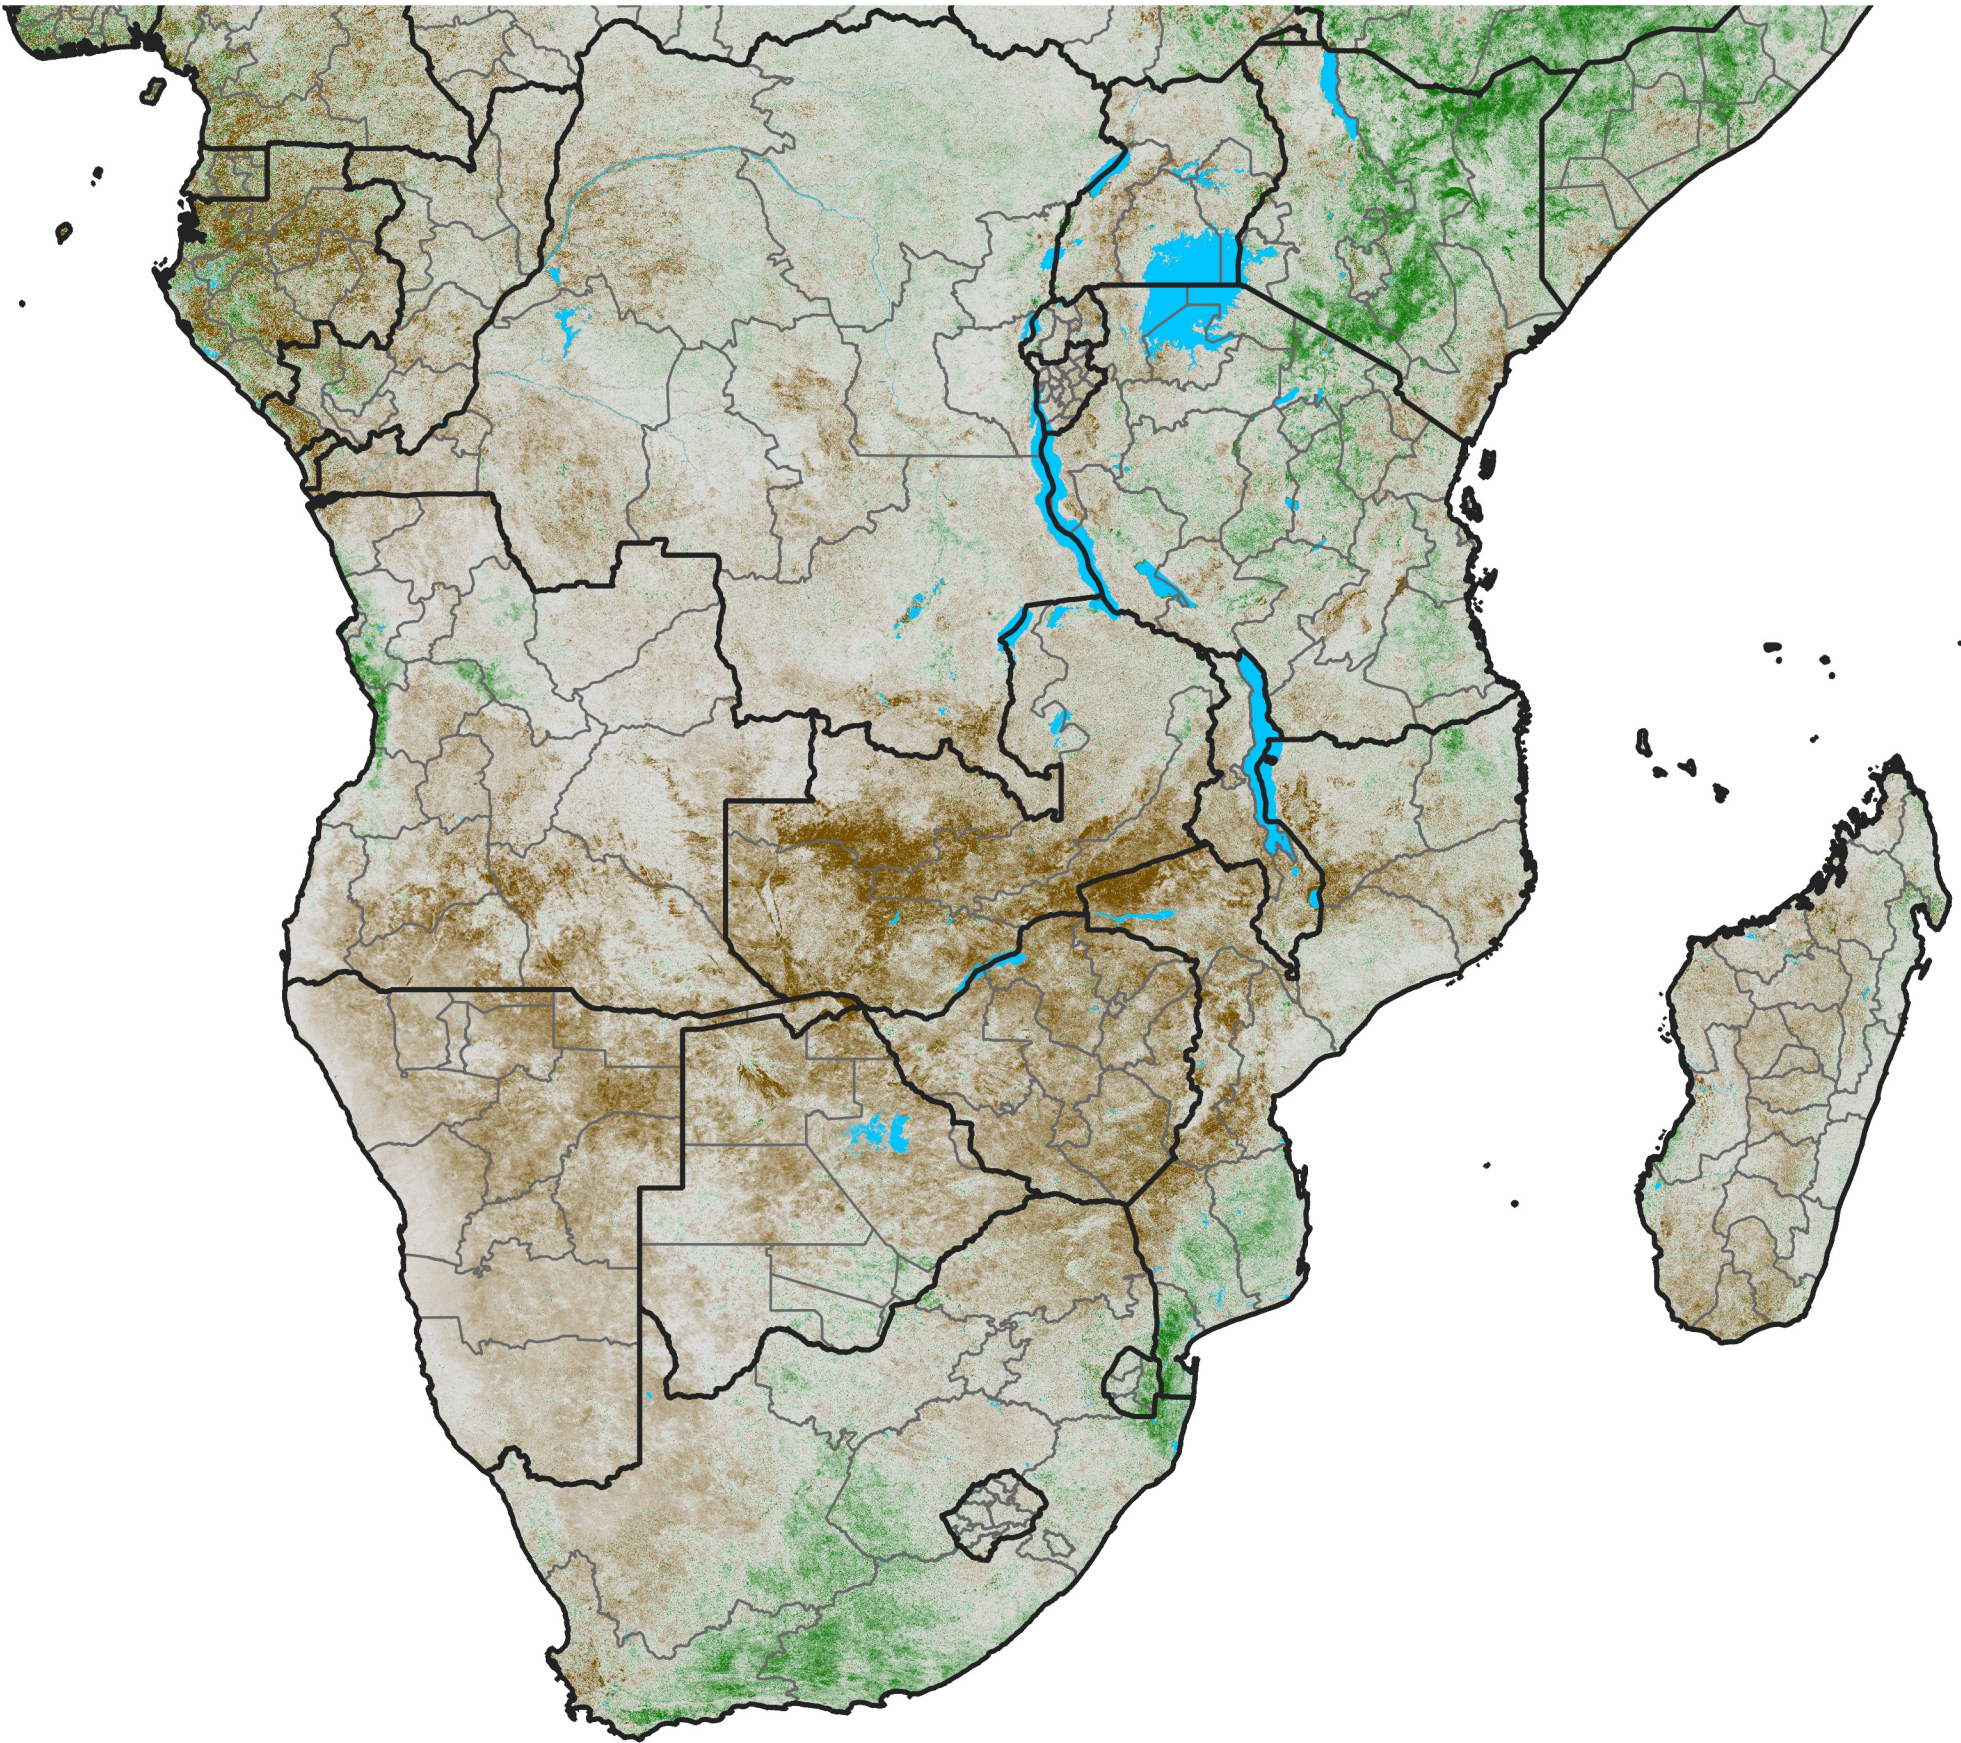

# Southern Africa

## NDVI Anomaly

2024 minus Mean (2012 - 2021)

Period 36 / Jun 21 - 30, 2024