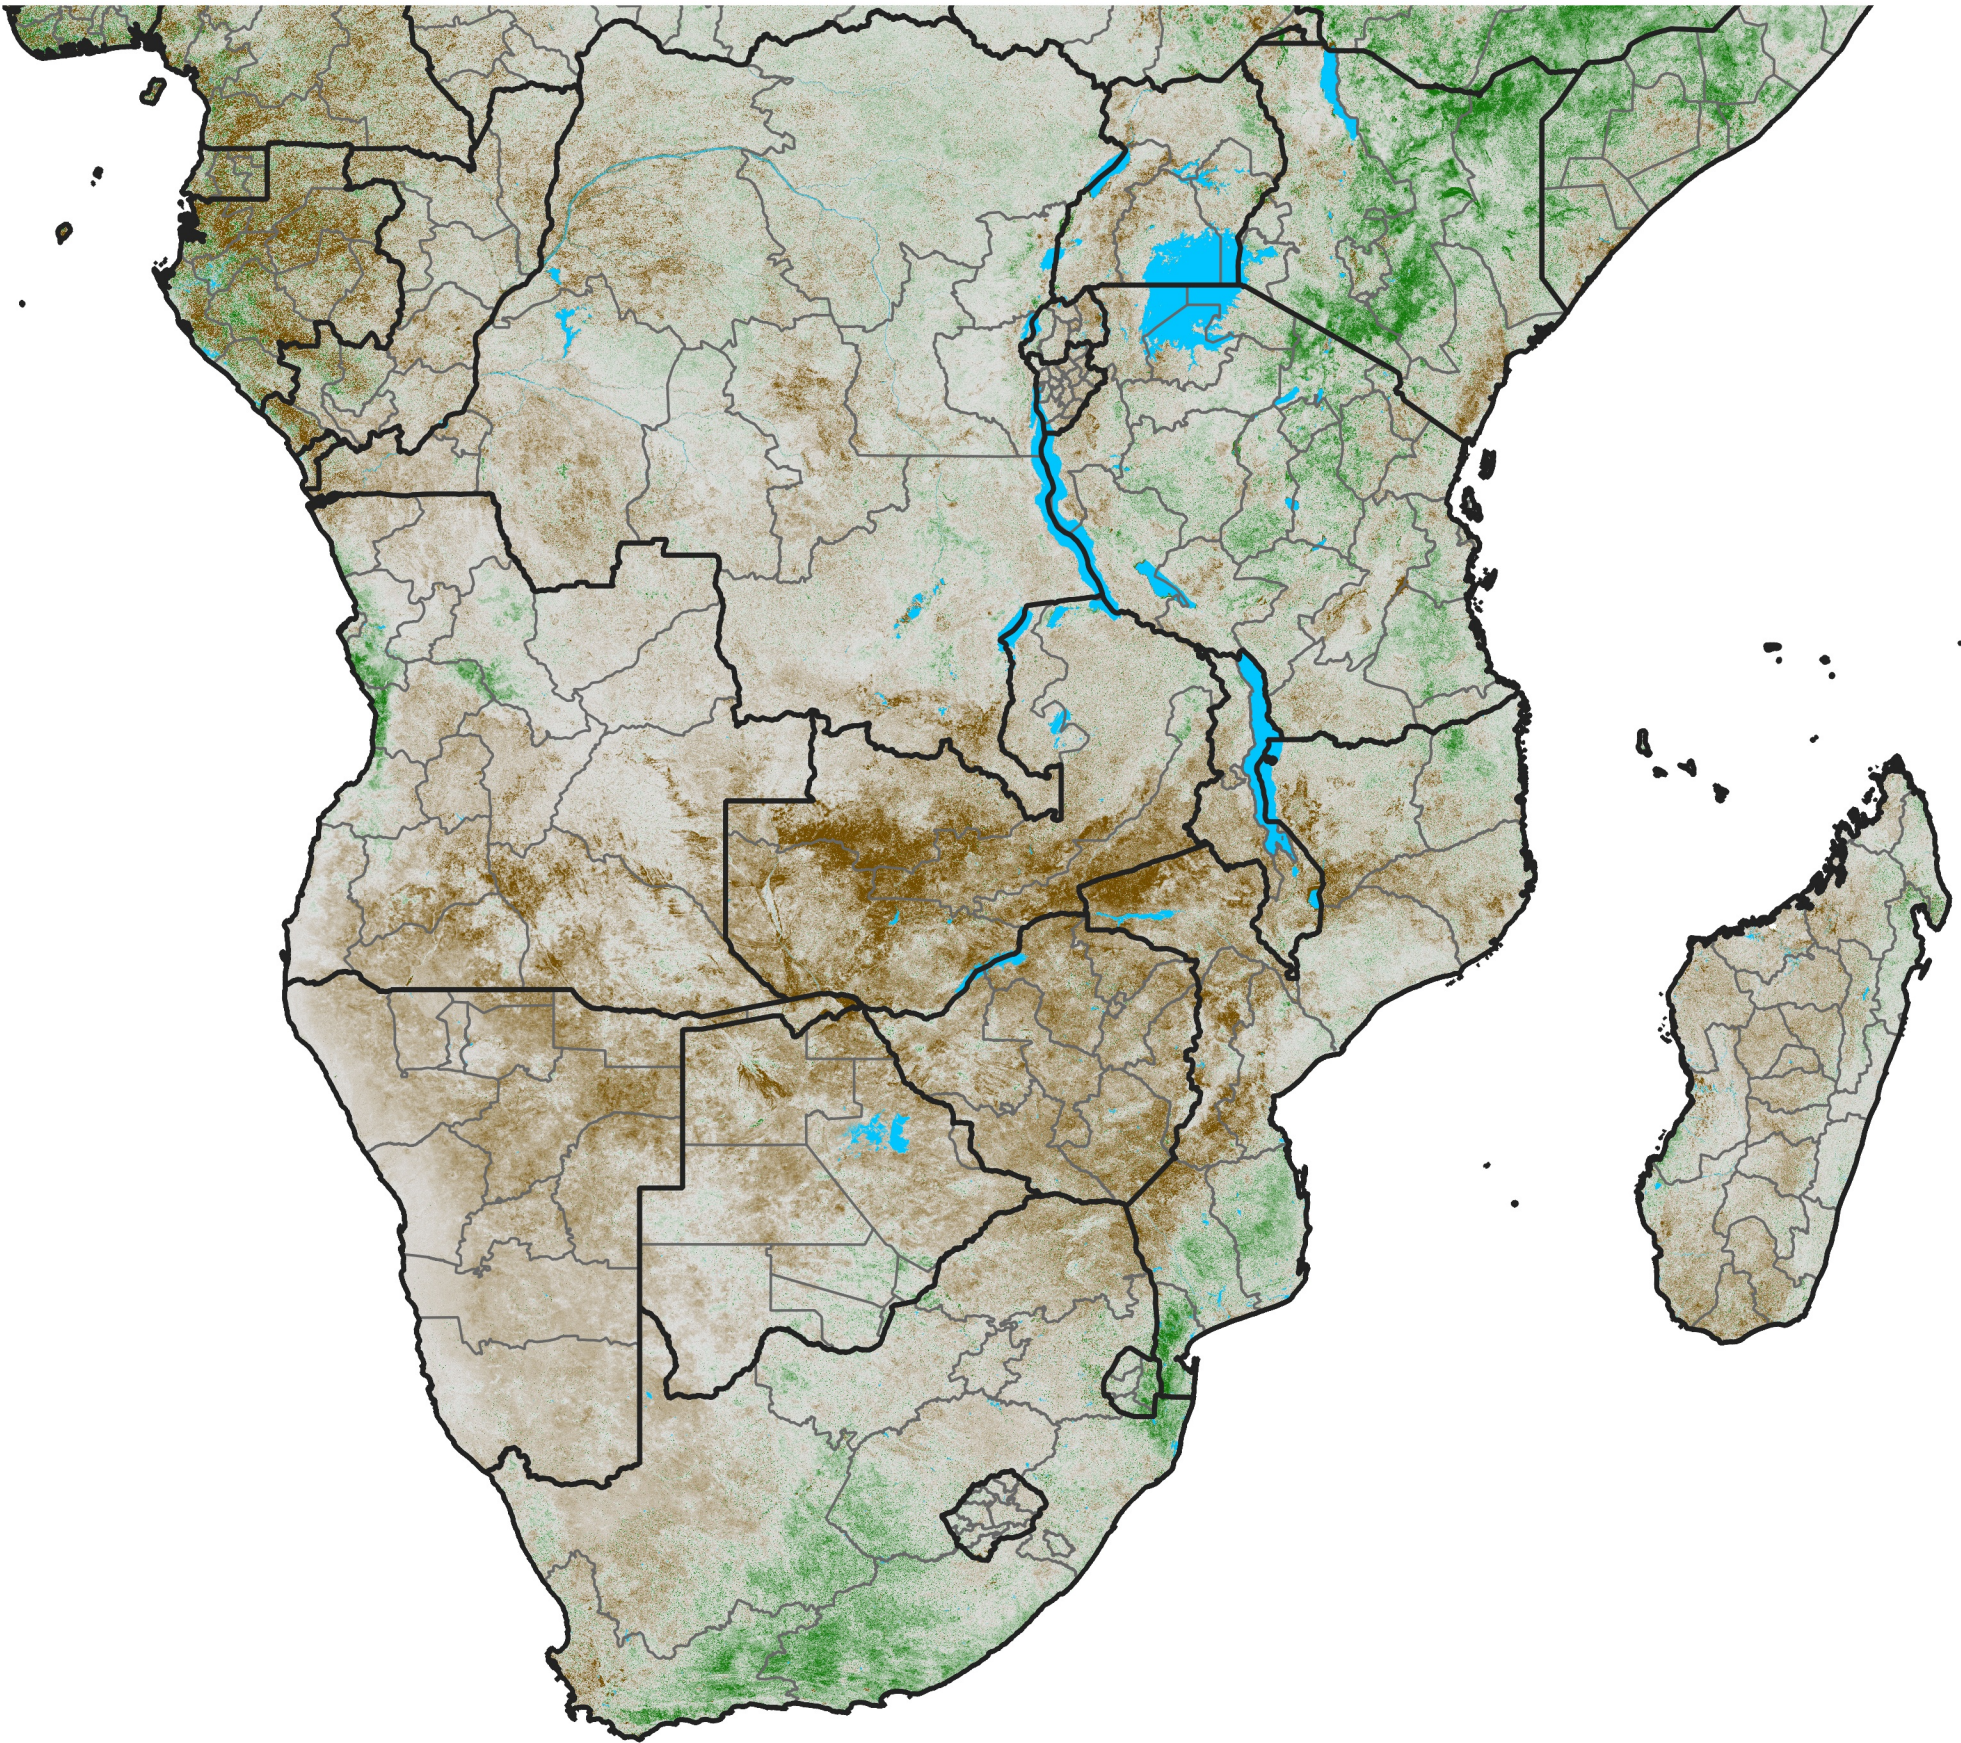

# Southern Africa

## NDVI Anomaly

2024 minus Mean (2012 - 2021)

Period 37 / Jun 26 - Jul 05, 2024