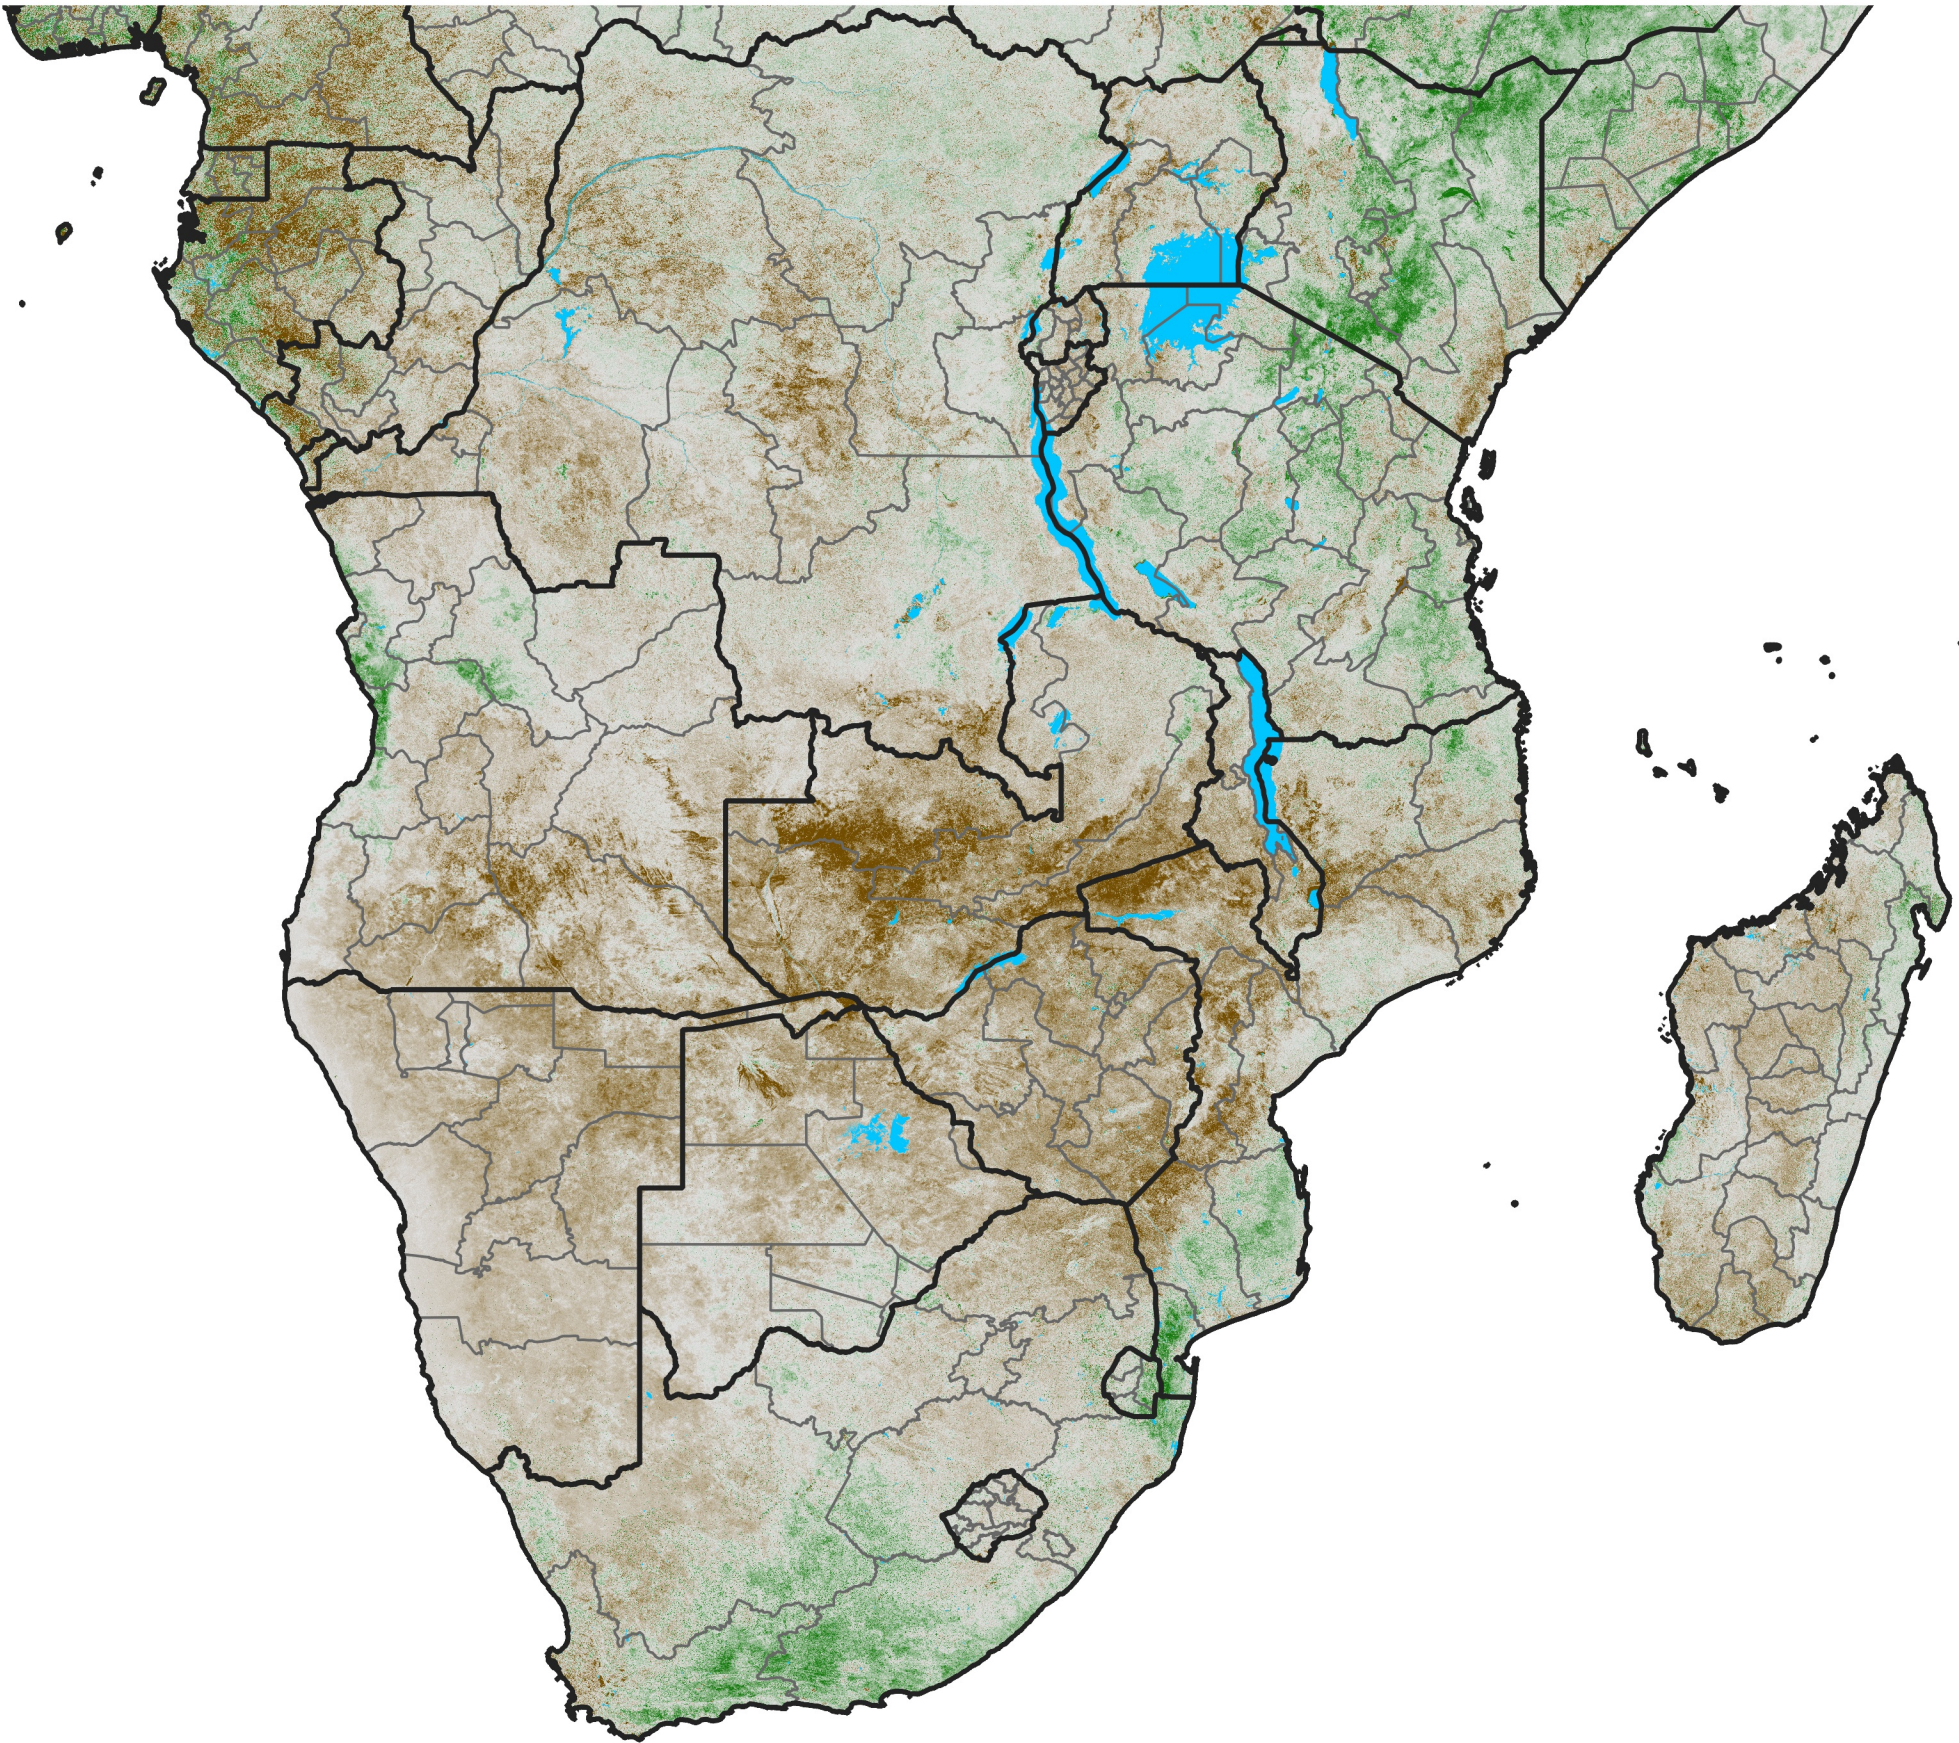

Southern Africa

NDVI Anomaly

2024 minus Mean (2012 - 2021)

Period 39 / Jul 06 - 15, 2024

NDVI Anomaly

< -0.3 -0.2 -0.1 -0.05 0.05 0.1 0.2 >0.3

Negative

No Difference