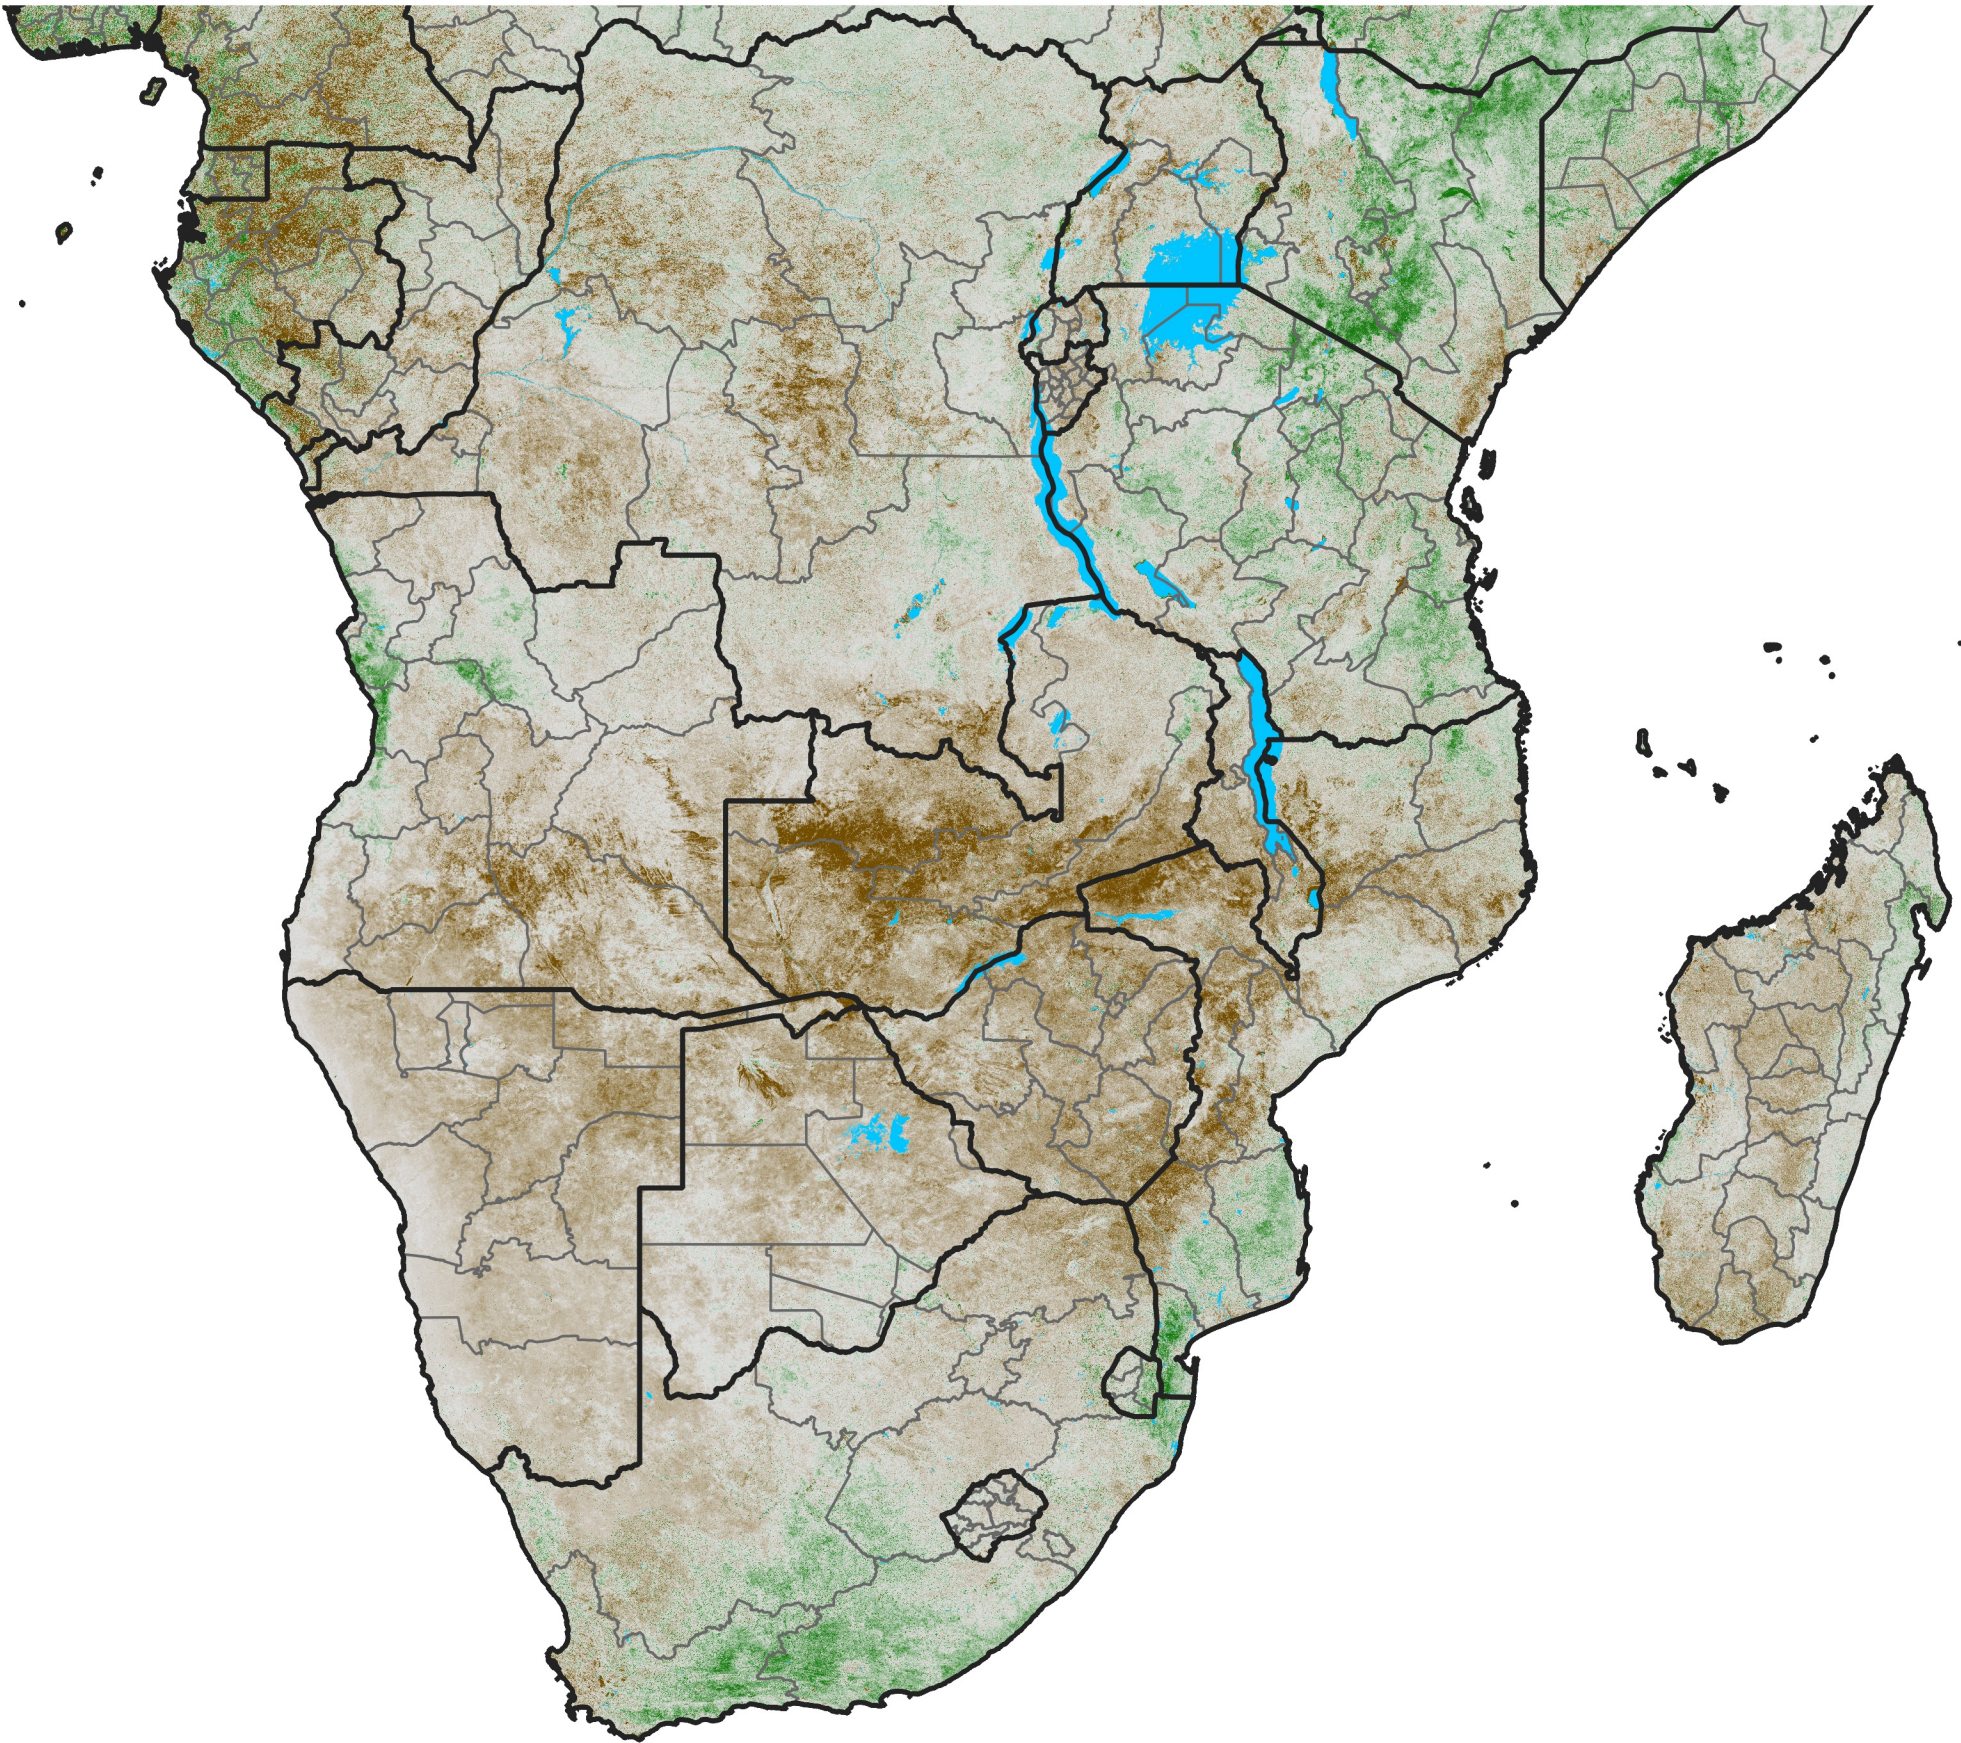

Southern Africa

NDVI Anomaly

2024 minus Mean (2012 - 2021)

Period 40 / Jul 11 - 20, 2024

NDVI Anomaly

< -0.3 -0.2 -0.1 -0.05 0.05 0.1 0.2 > 0.3

Negative

No Difference