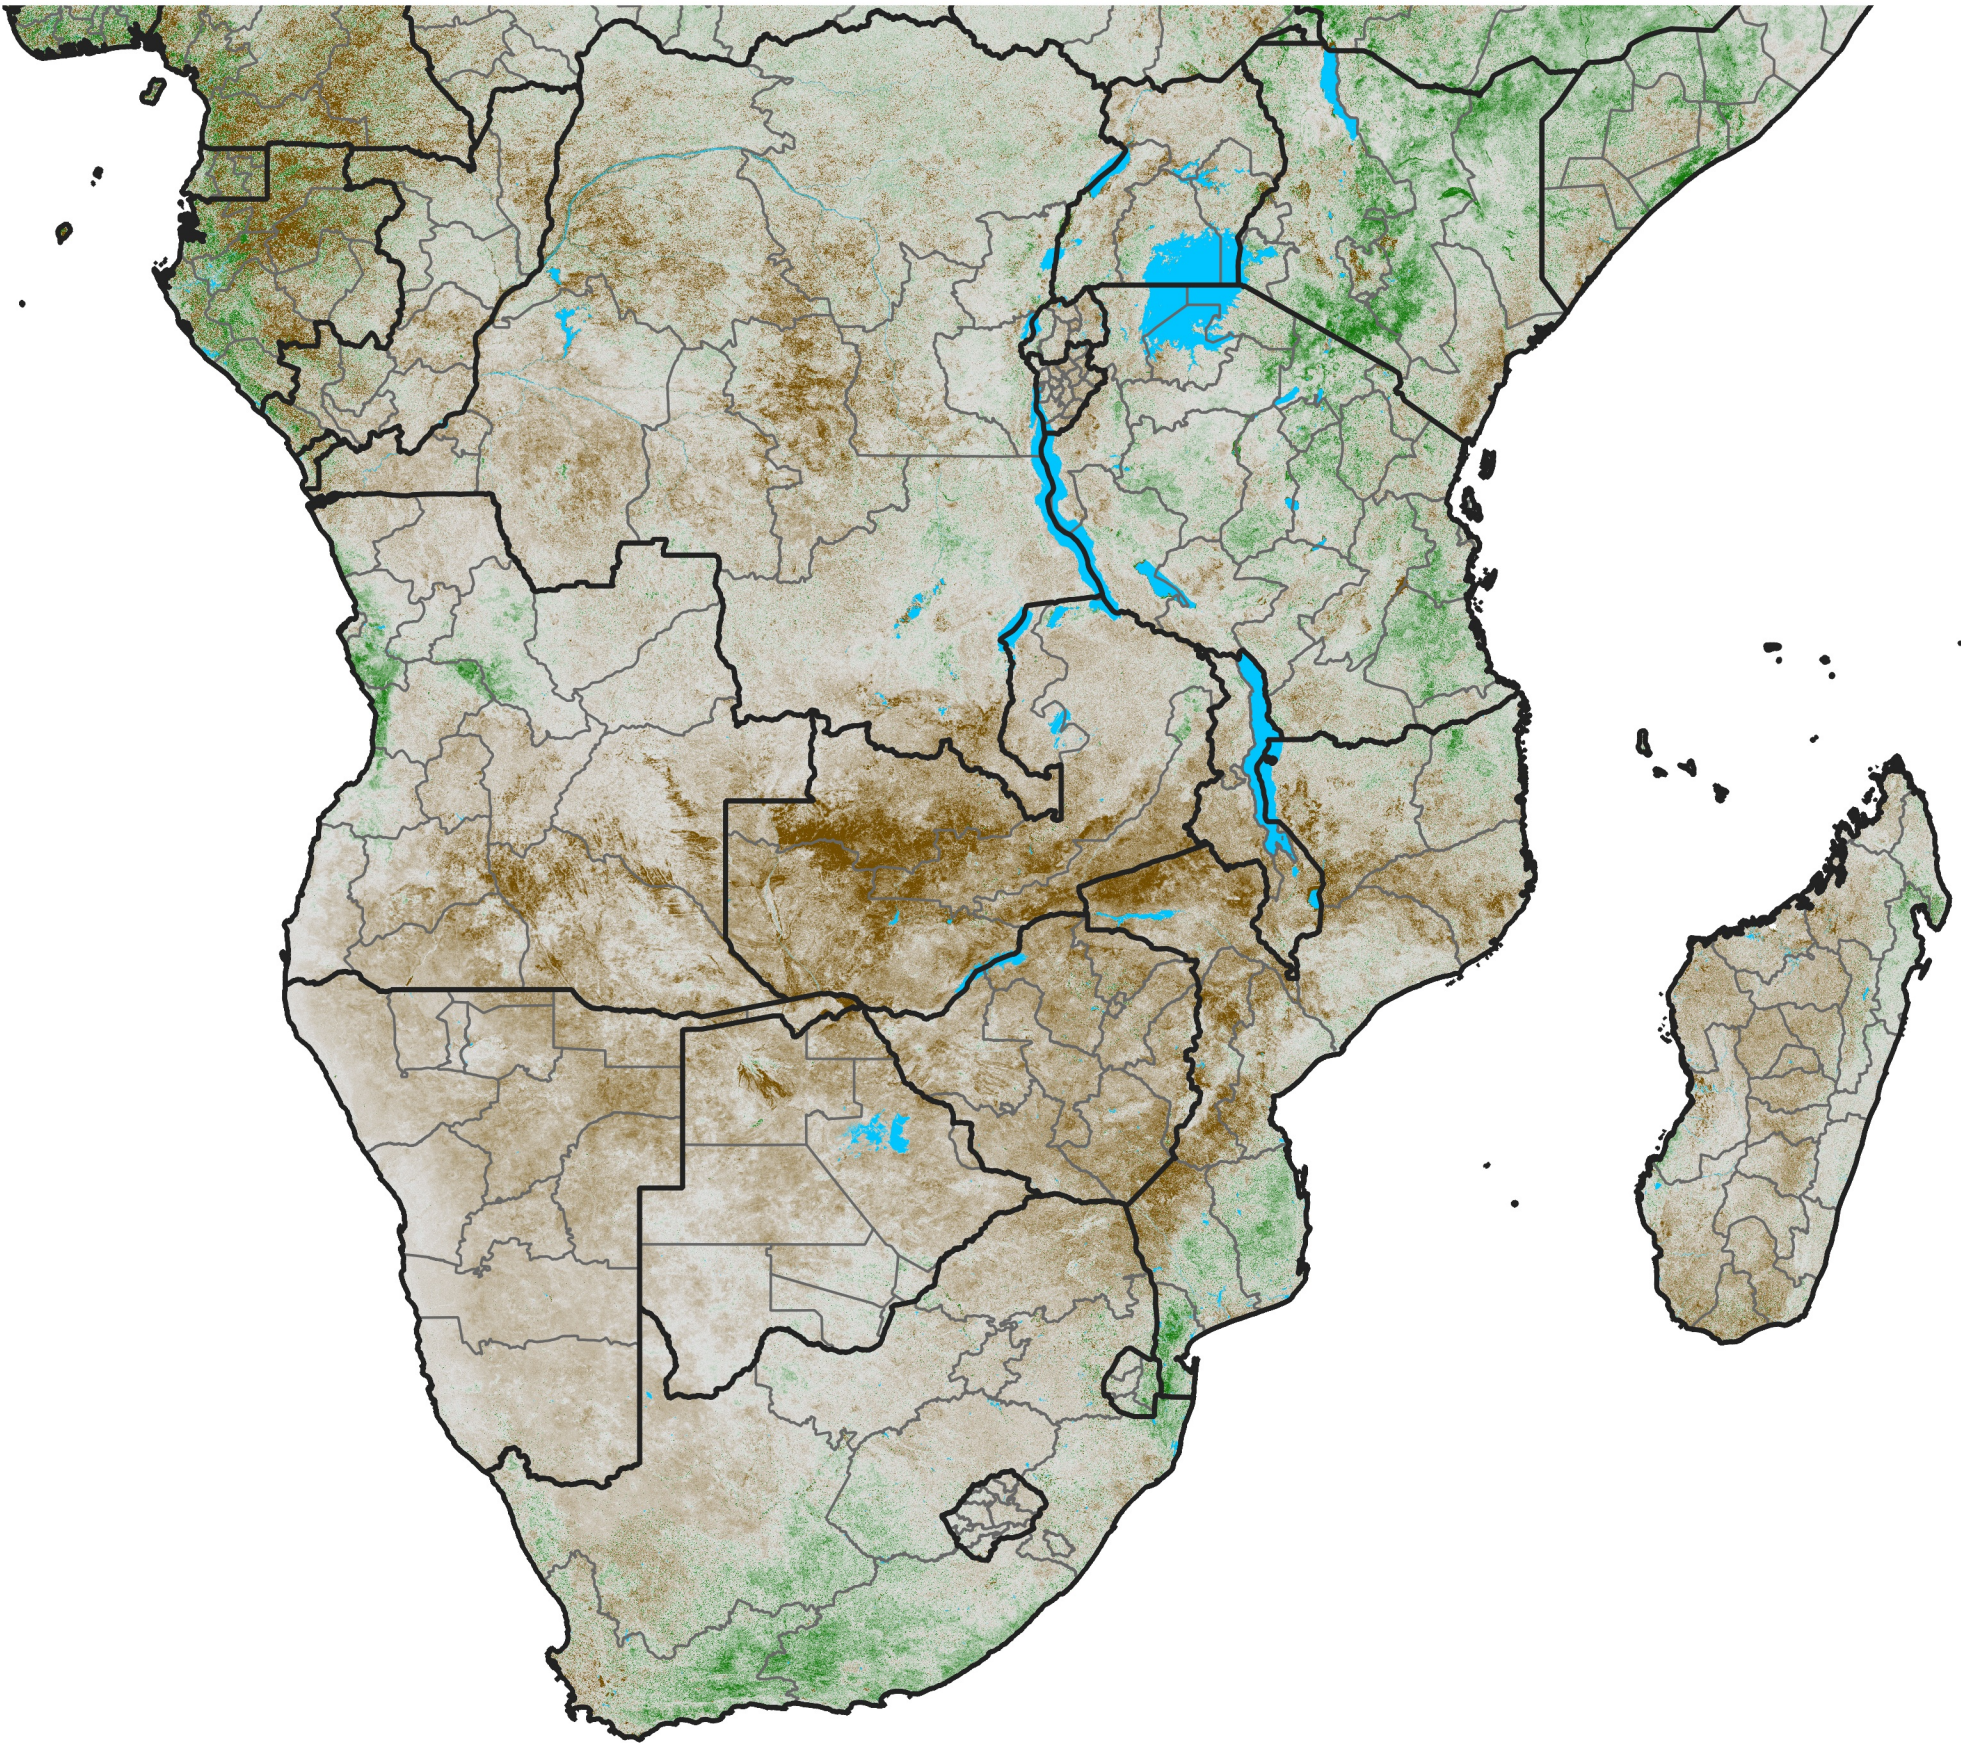

Southern Africa

NDVI Anomaly

2024 minus Mean (2012 - 2021)

Period 41 / Jul 16 - 25, 2024

NDVI Anomaly

< -0.3 -0.2 -0.1 -0.05 0.05 0.1 0.2 >0.3

Negative

No Difference