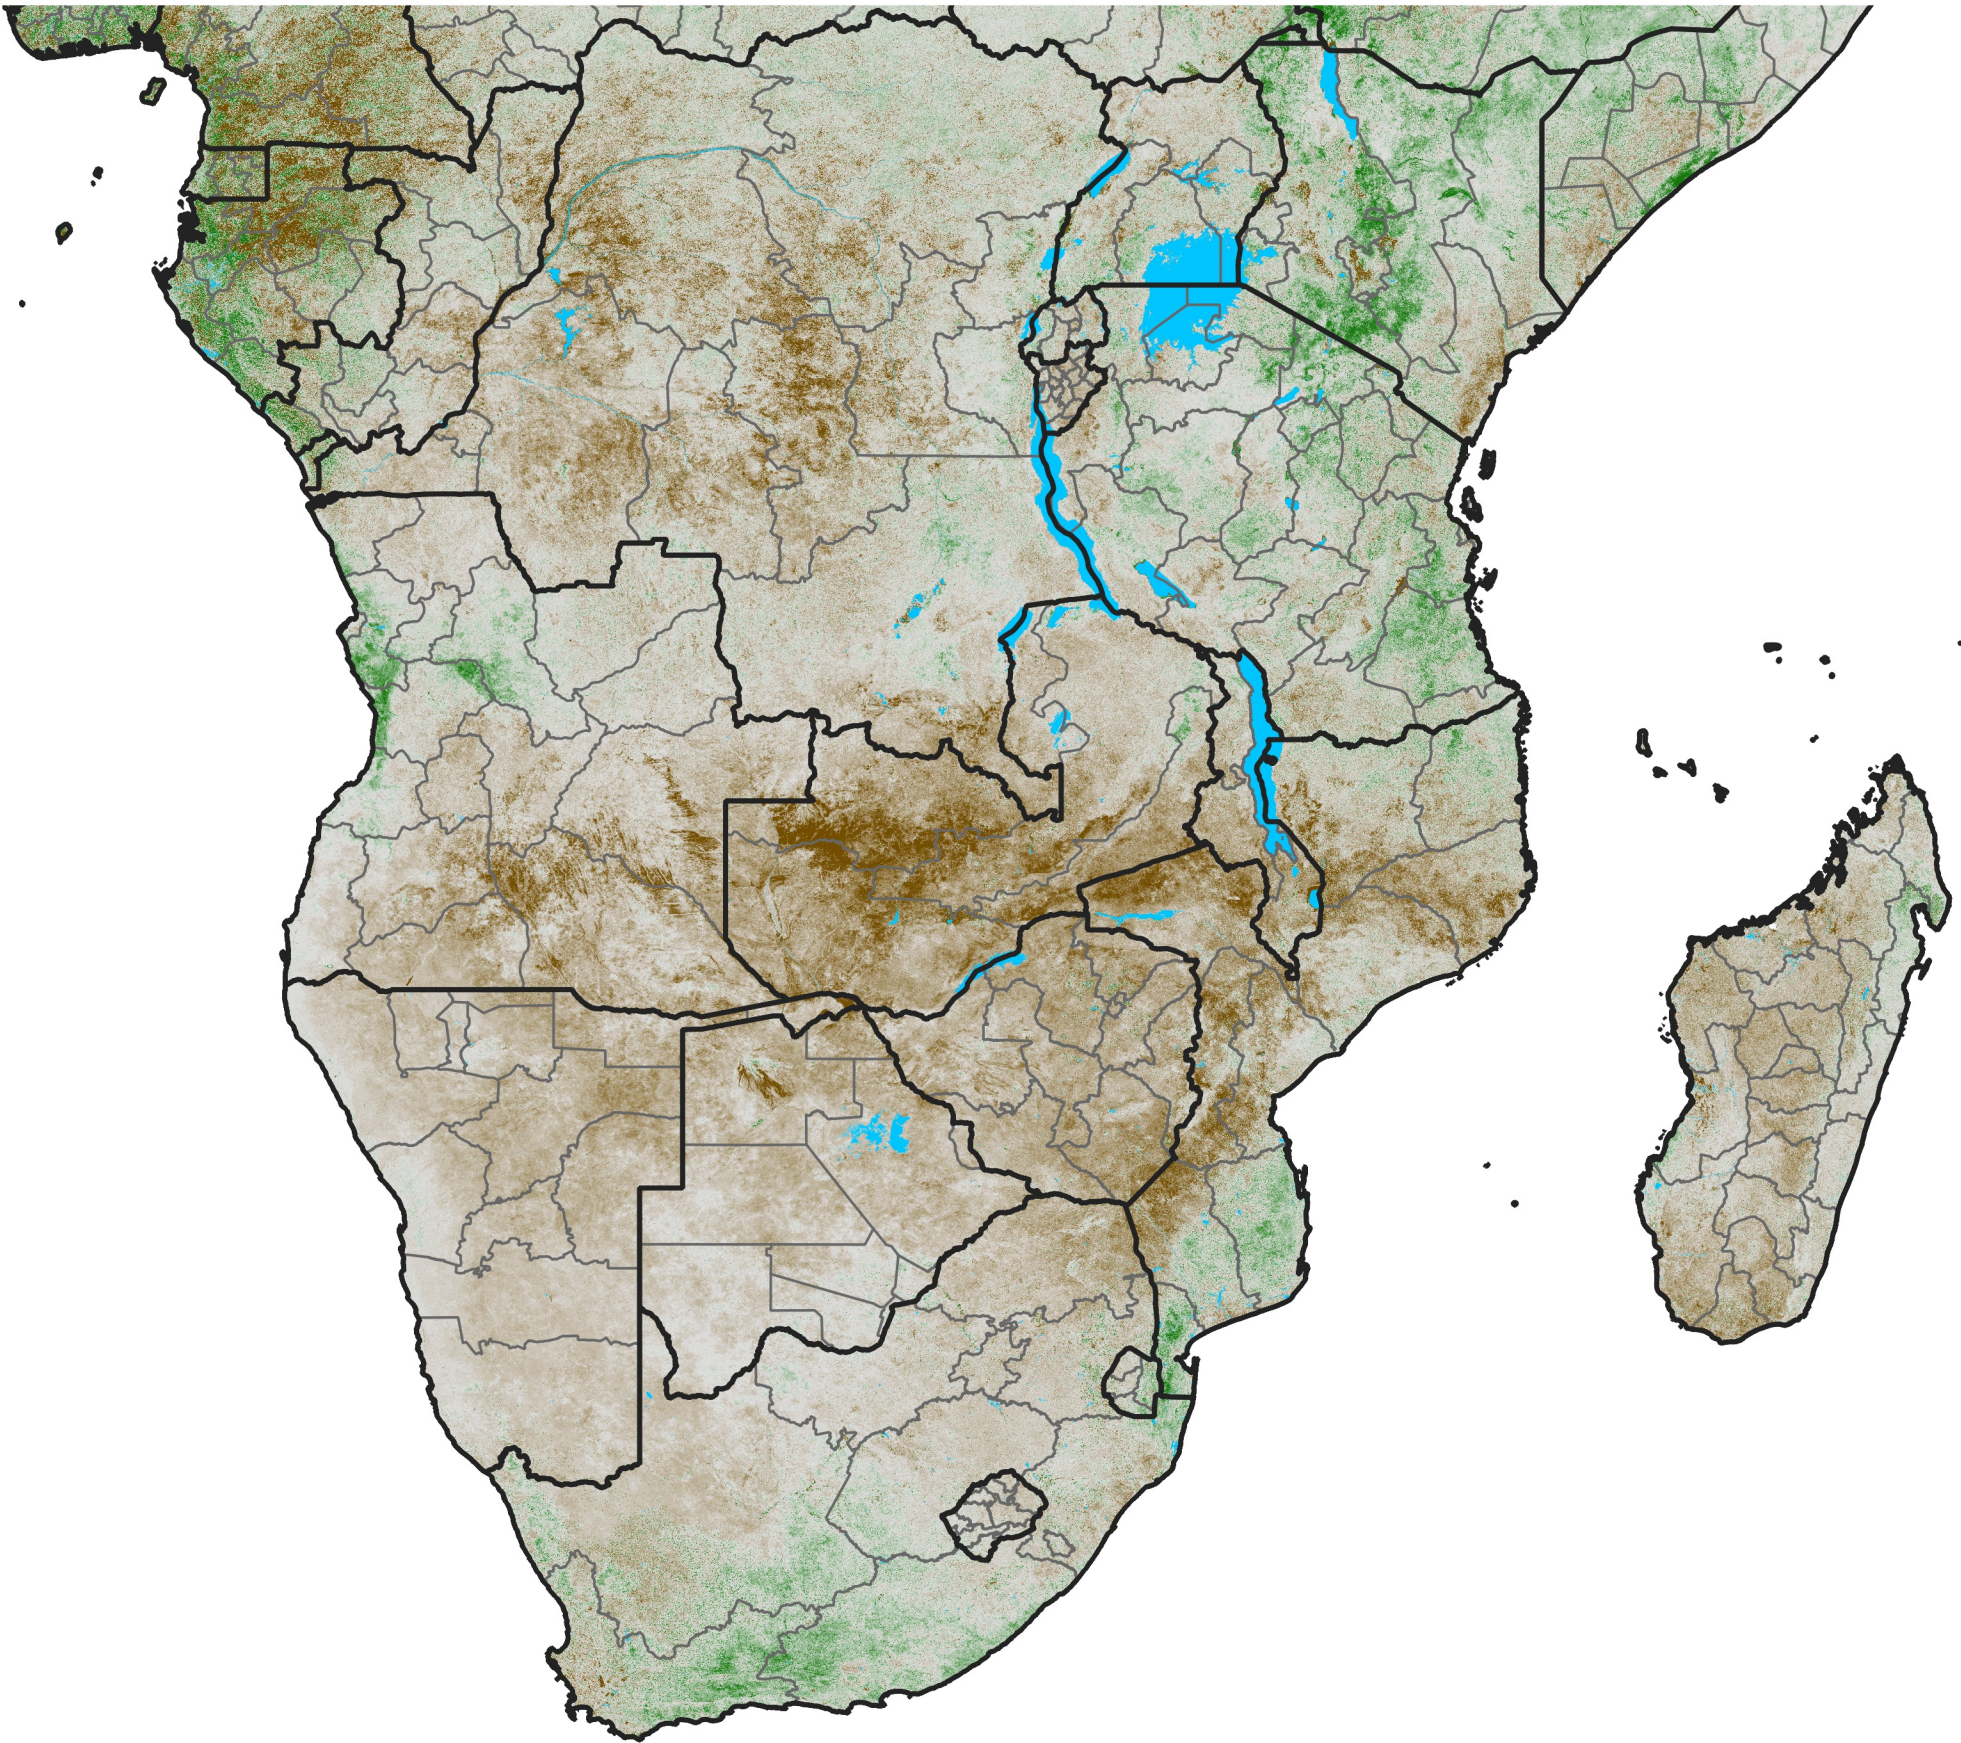

Southern Africa

NDVI Anomaly

2024 minus Mean (2012 - 2021)

Period 43 / Jul 26 - Aug 05, 2024

NDVI Anomaly

< -0.3 -0.2 -0.1 -0.05 0.05 0.1 0.2 >0.3

Negative

No Difference