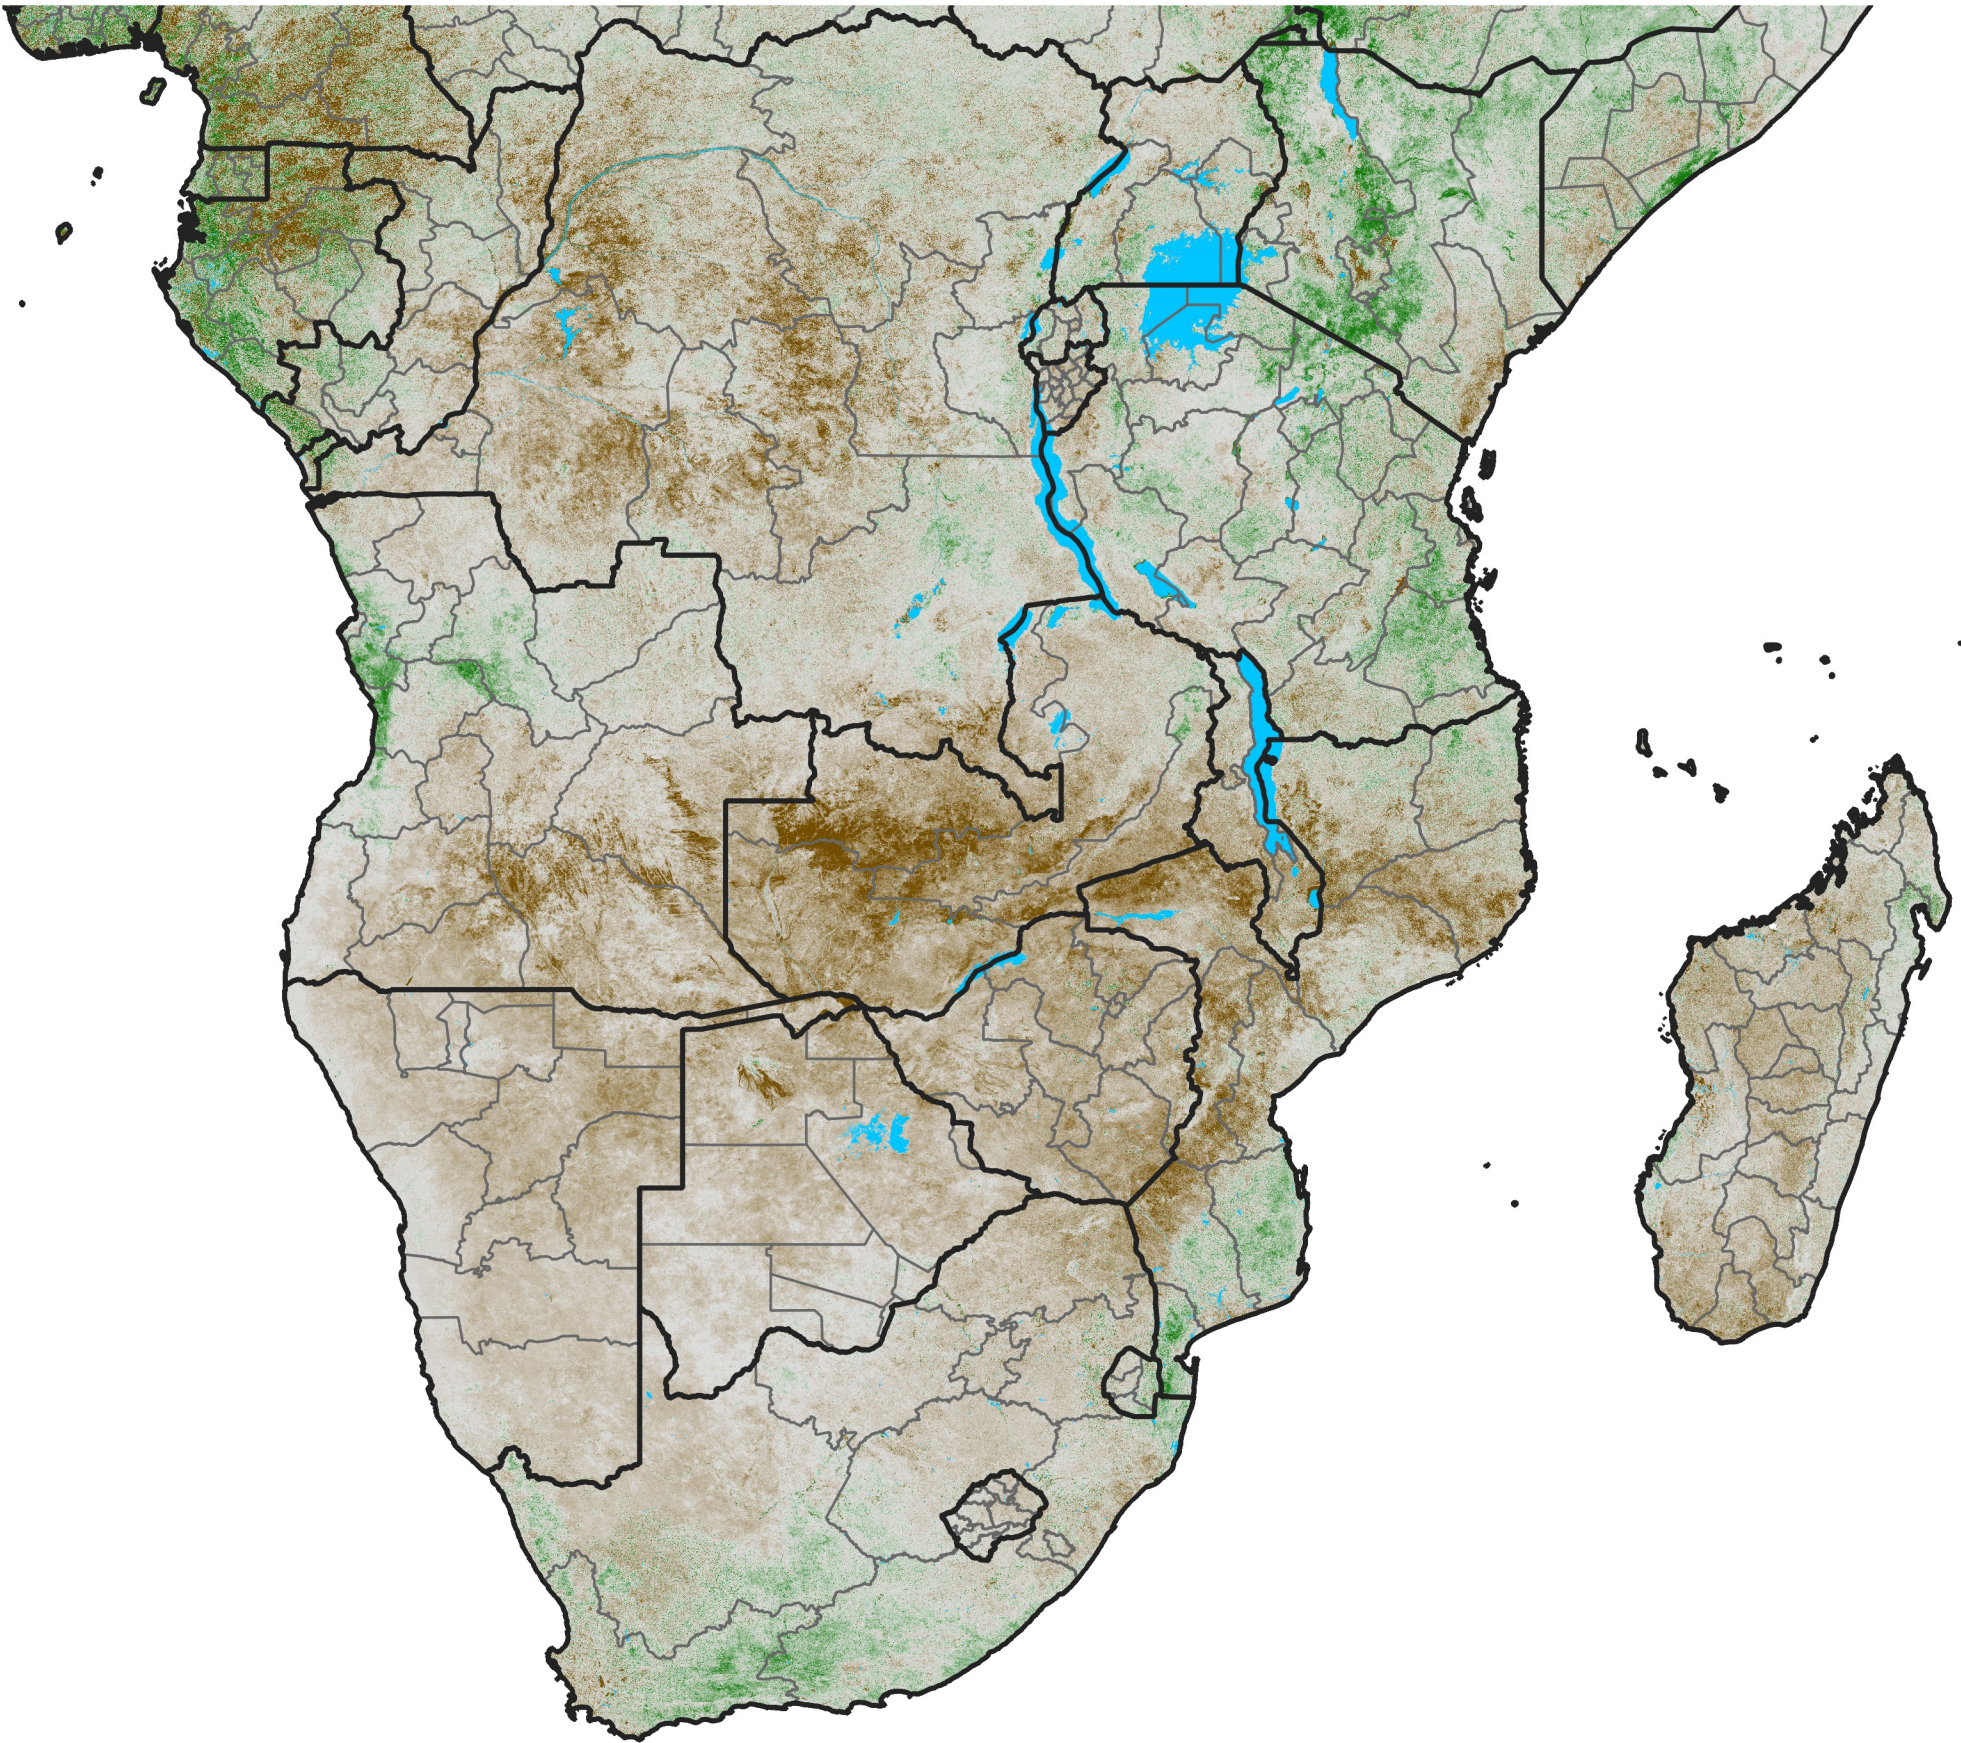

Southern Africa

NDVI Anomaly

2024 minus Mean (2012 - 2021)

Period 44 / Aug 01 - 10, 2024

NDVI Anomaly

< -0.3 -0.2 -0.1 -0.05 0.05 0.1 0.2 >0.3

Negative

No Difference