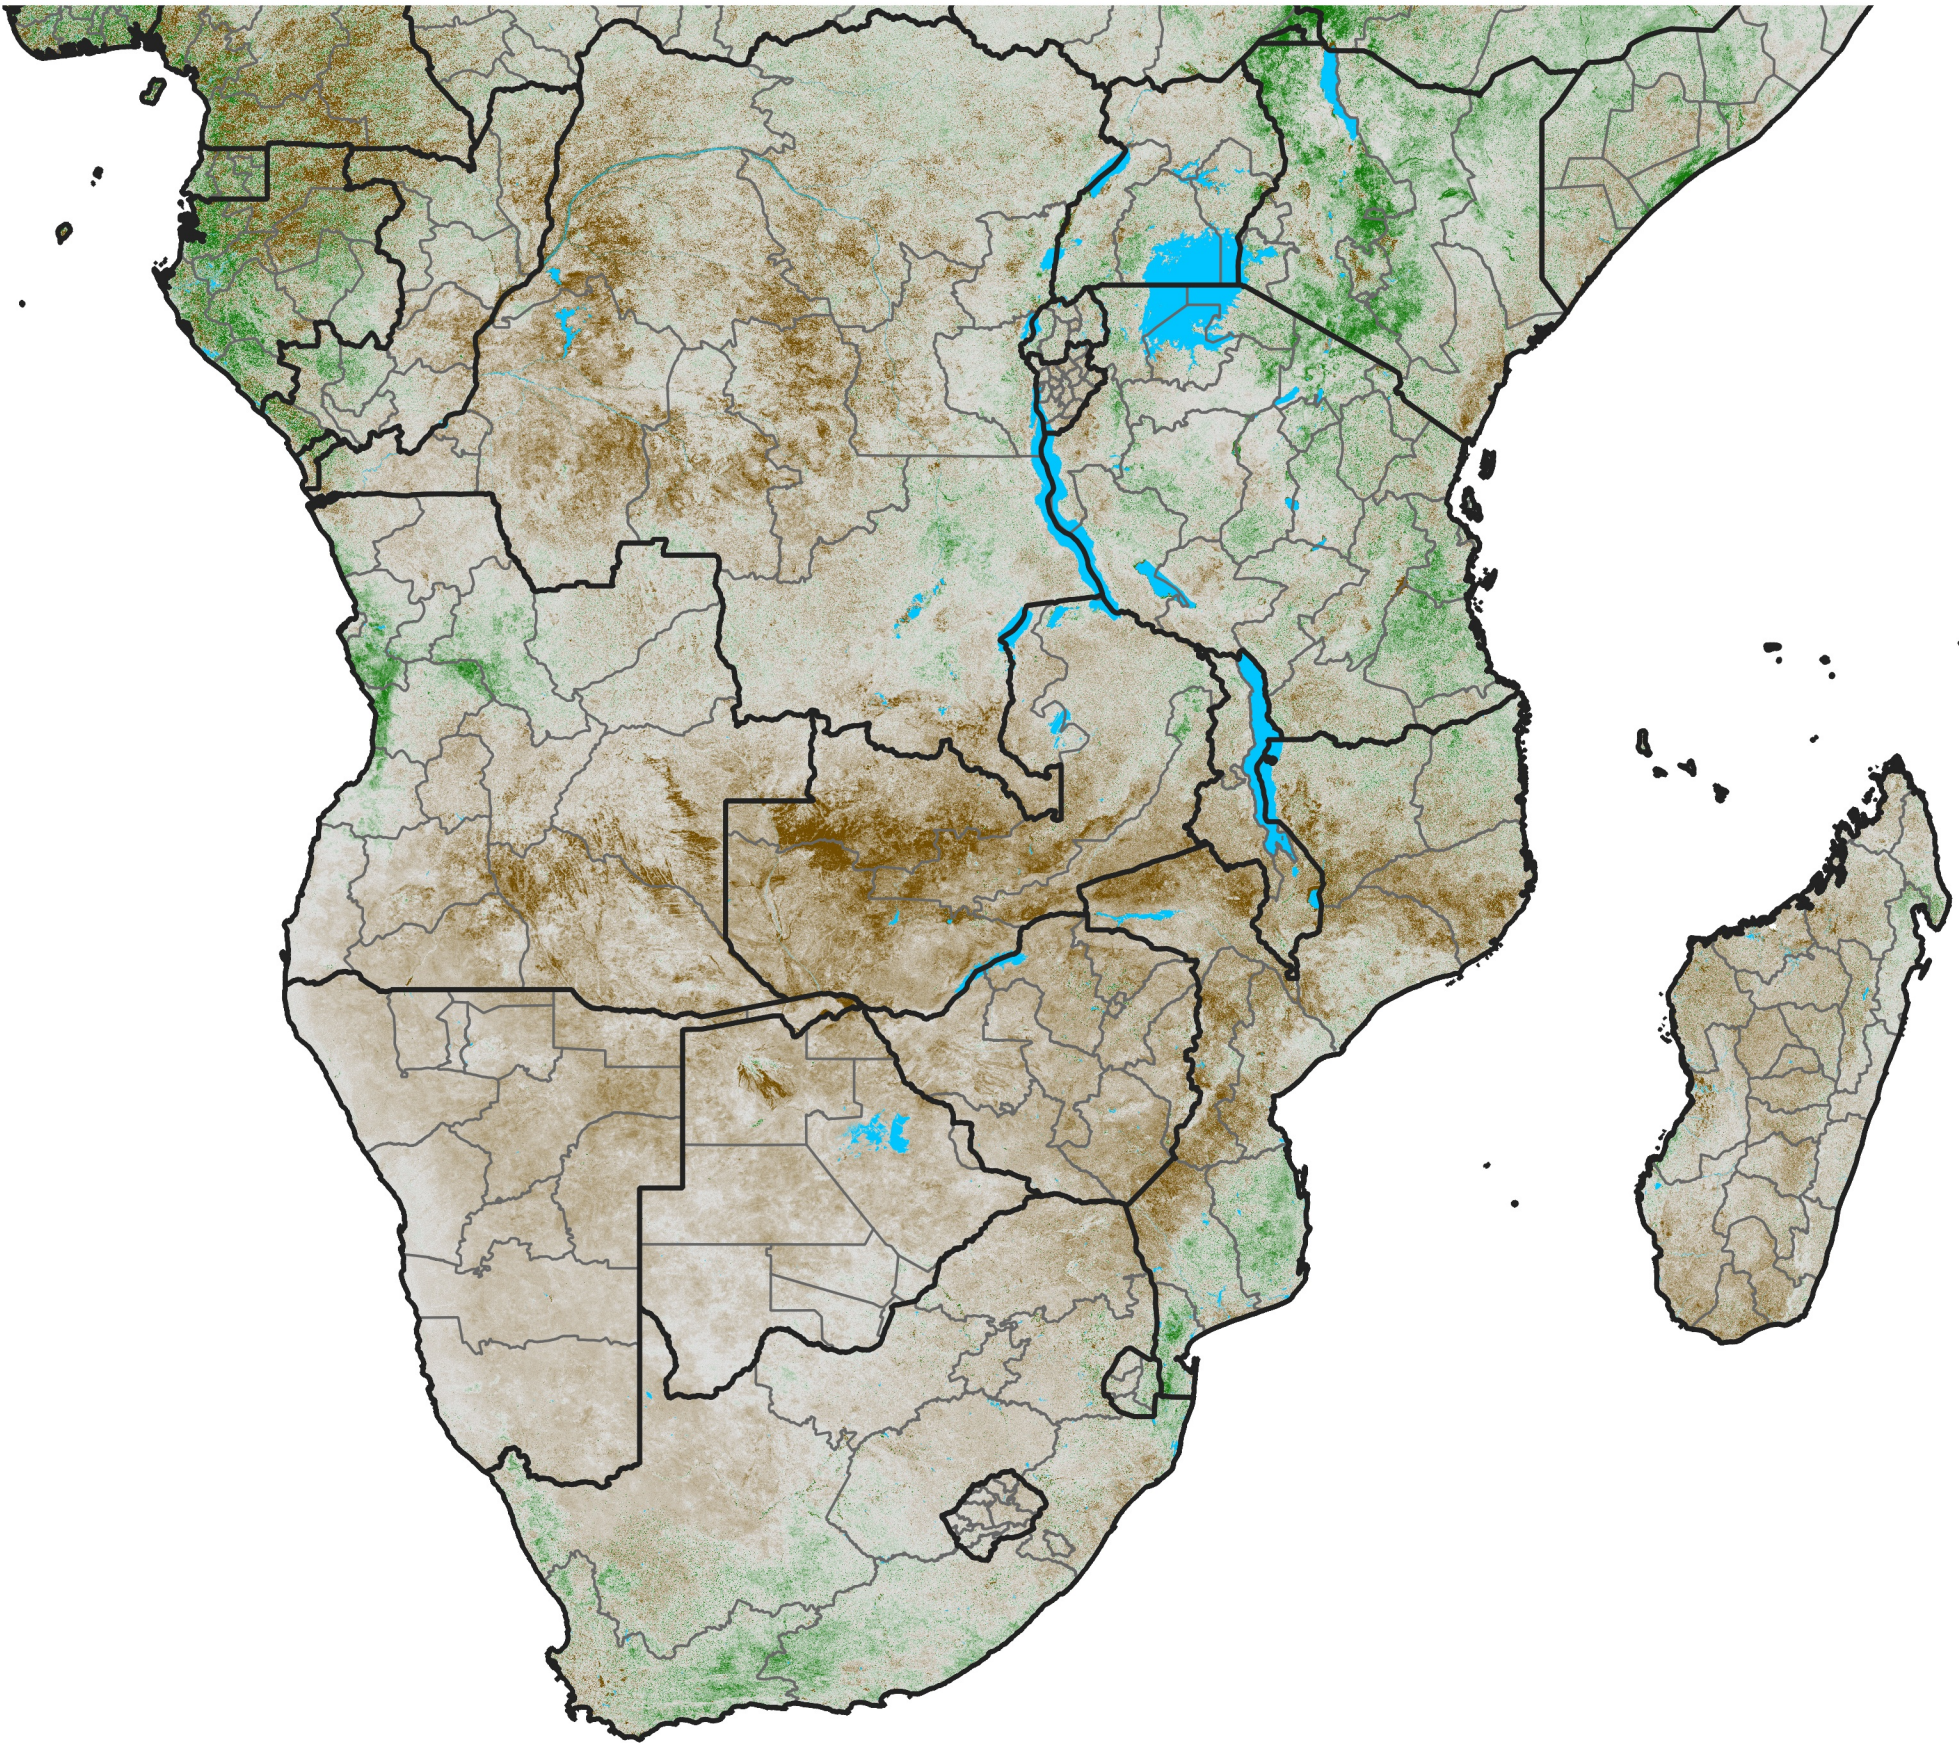

Southern Africa

NDVI Anomaly

2024 minus Mean (2012 - 2021)

Period 45 / Aug 06 - 15, 2024

NDVI Anomaly

< -0.3 -0.2 -0.1 -0.05 0.05 0.1 0.2 >0.3

Negative

No Difference