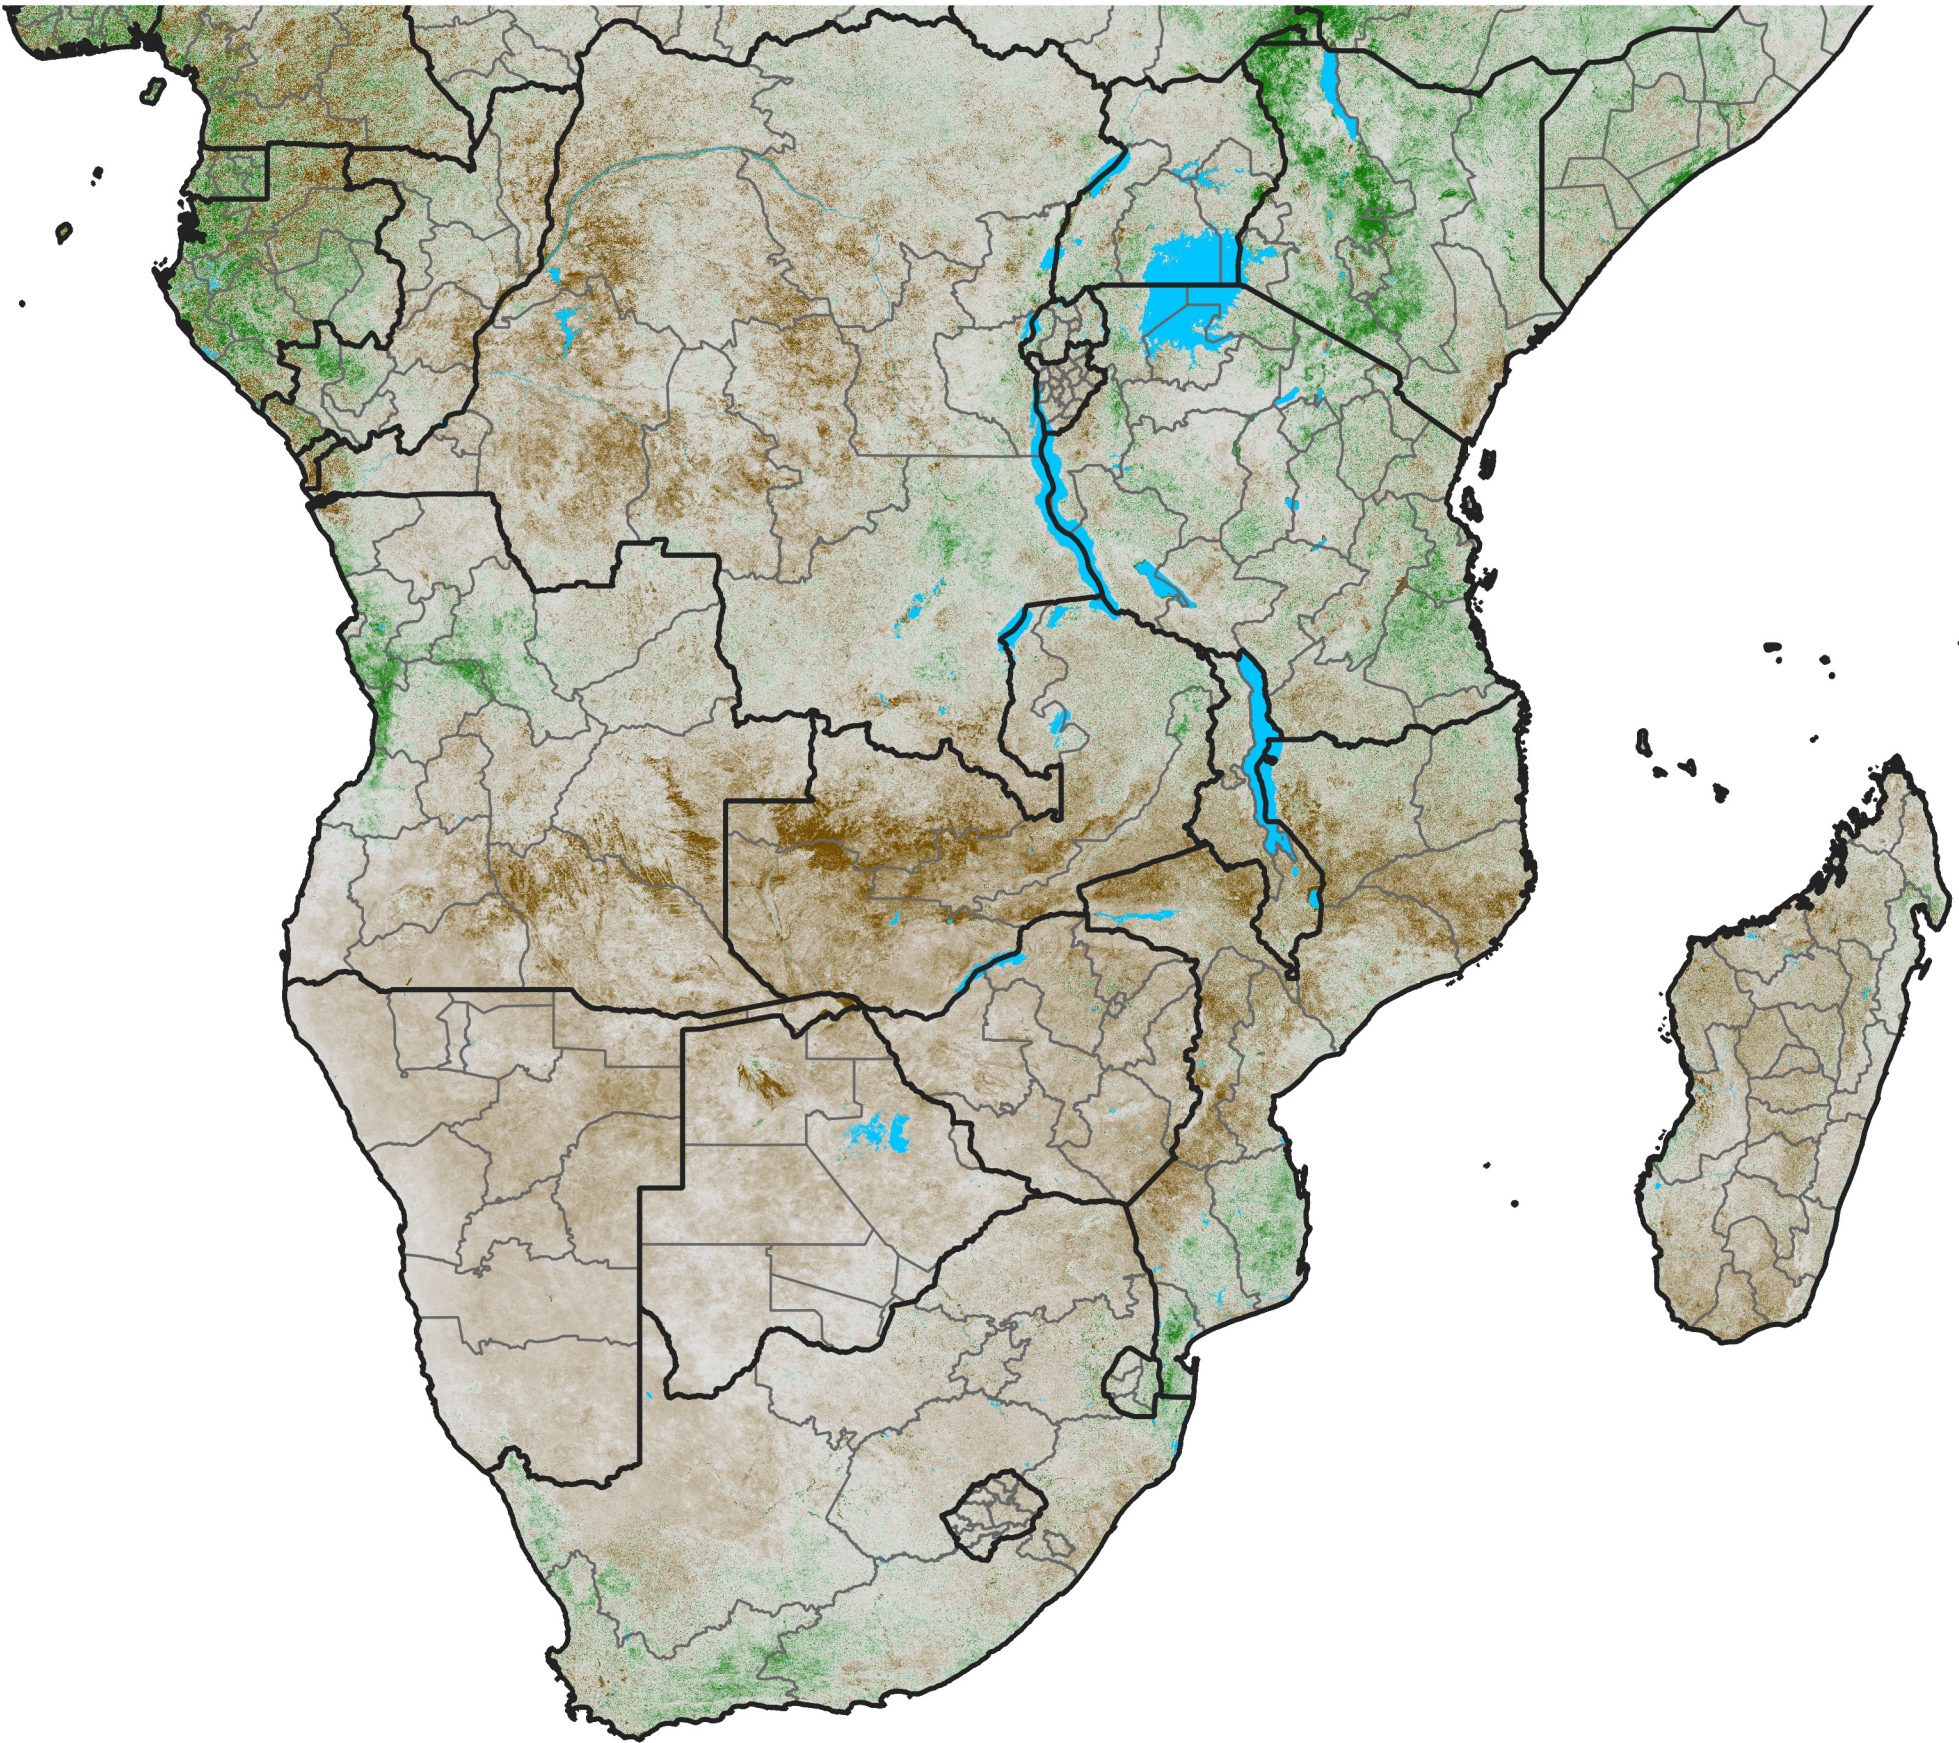

# Southern Africa

## NDVI Anomaly

2024 minus Mean (2012 - 2021)

Period 47 / Aug 16 - 25, 2024