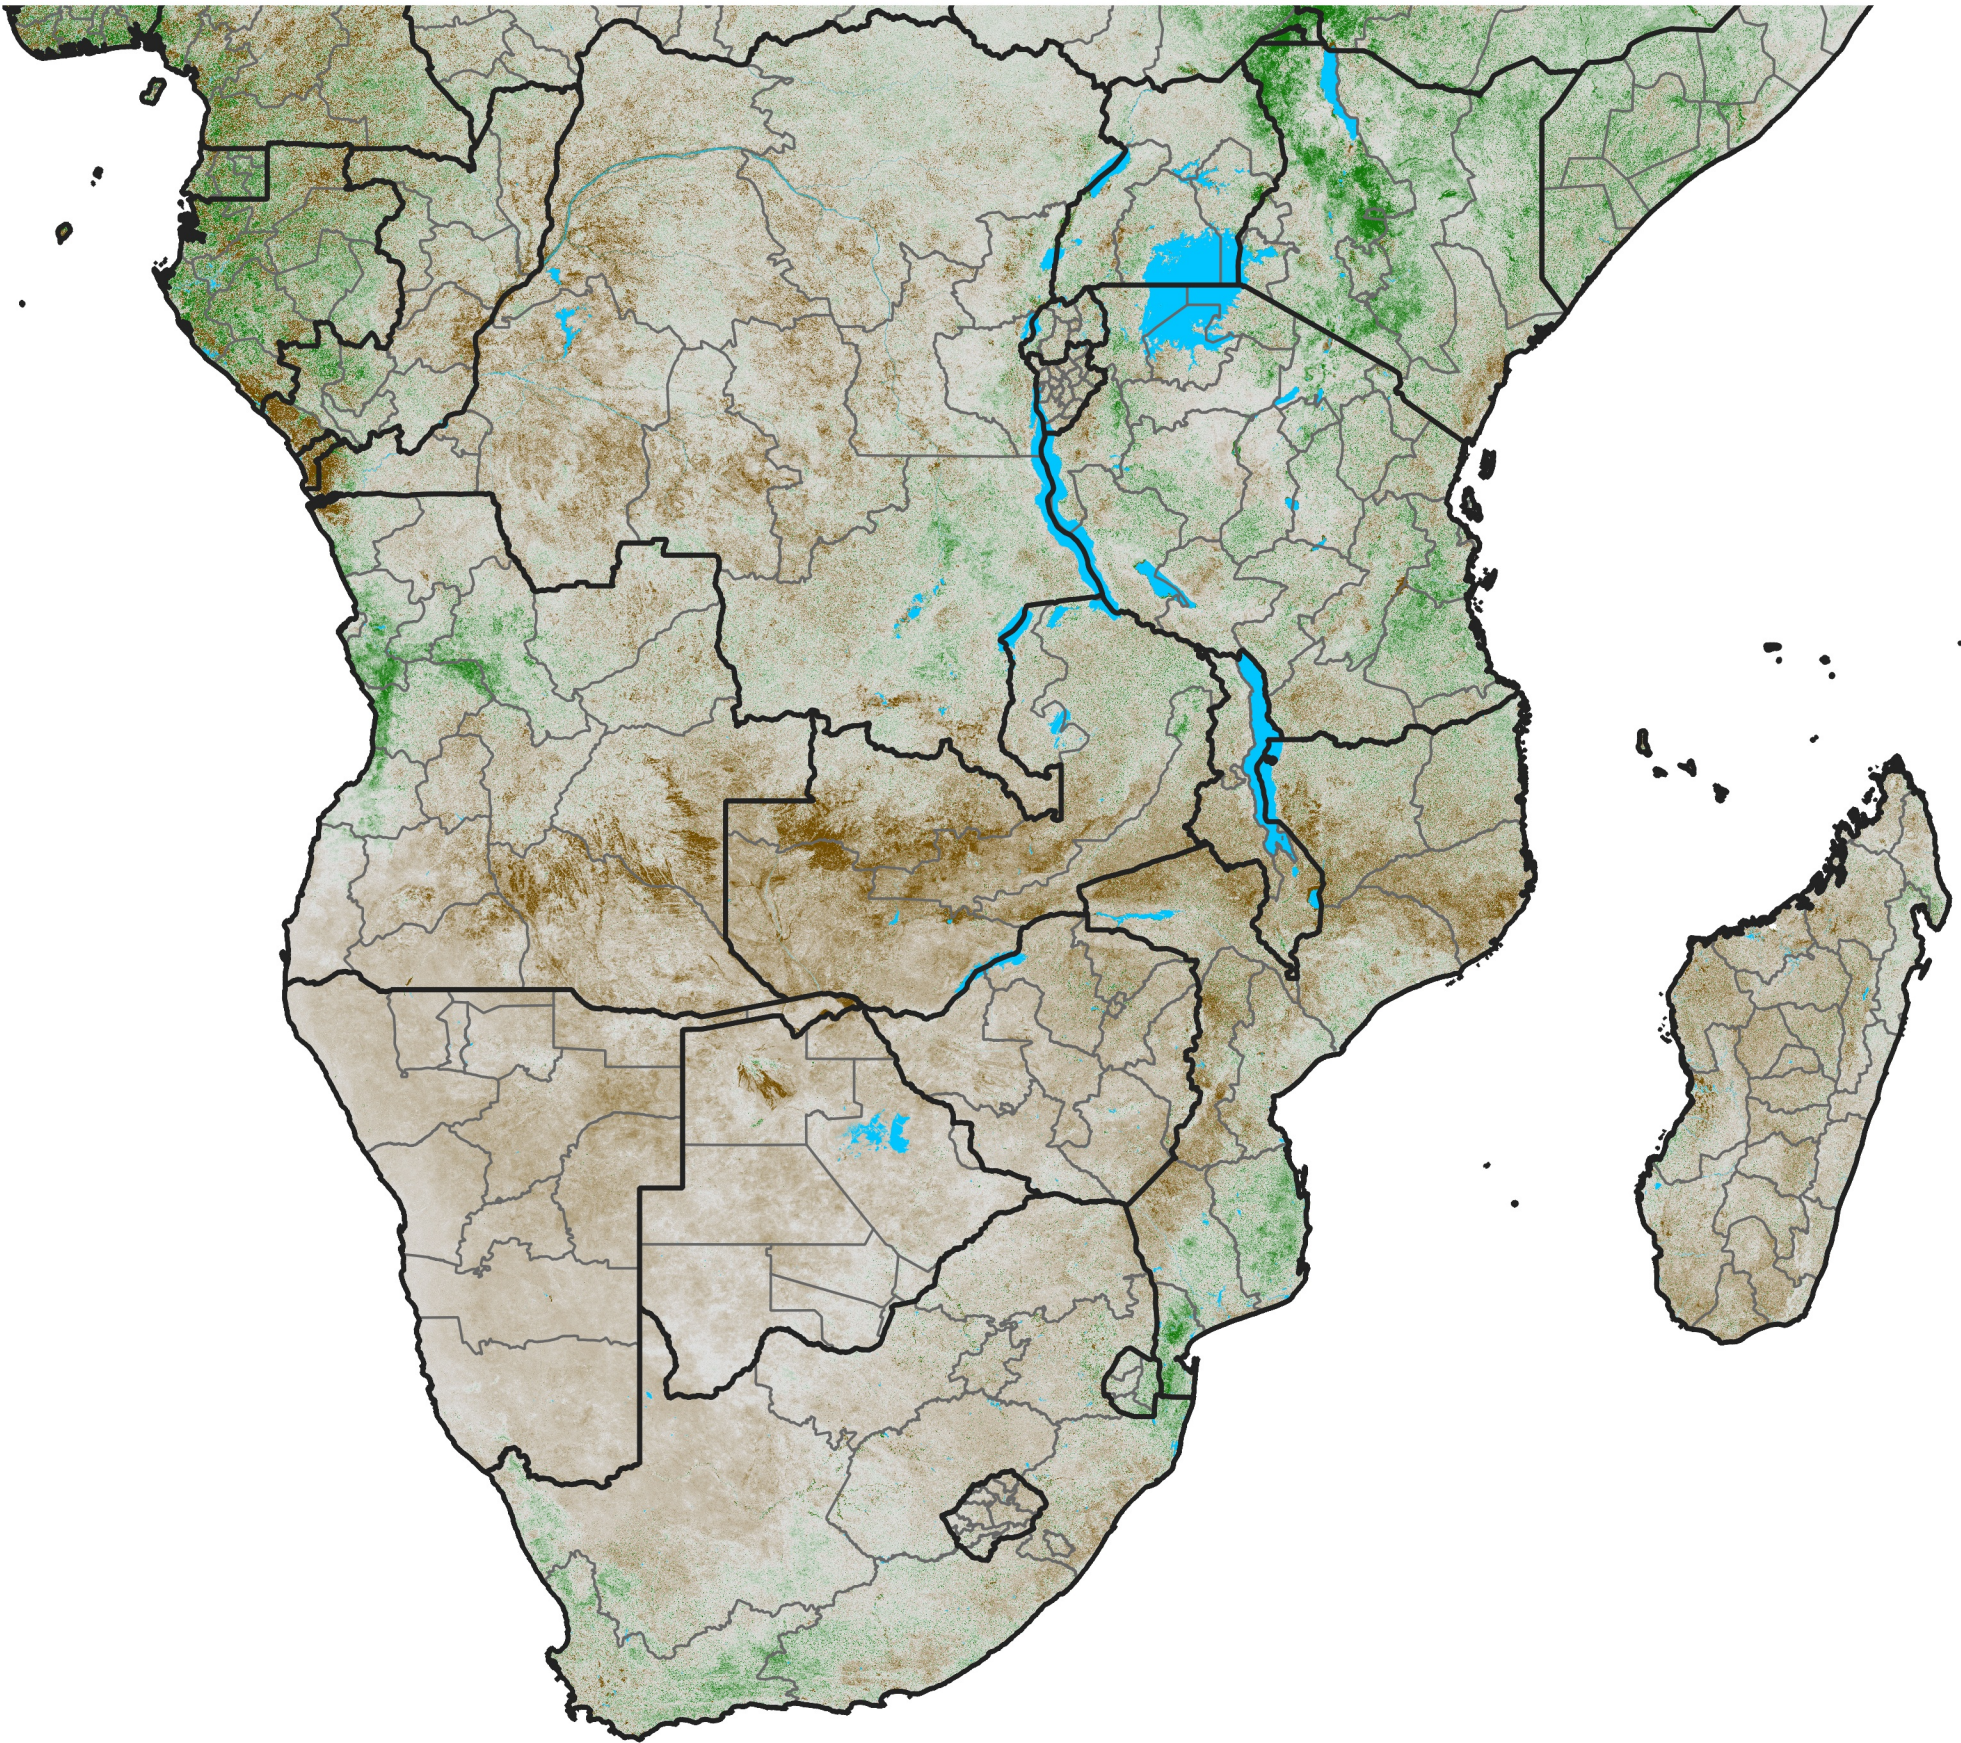

# Southern Africa

## NDVI Anomaly

2024 minus Mean (2012 - 2021)

Period 49 / Aug 26 - Sep 05, 2024