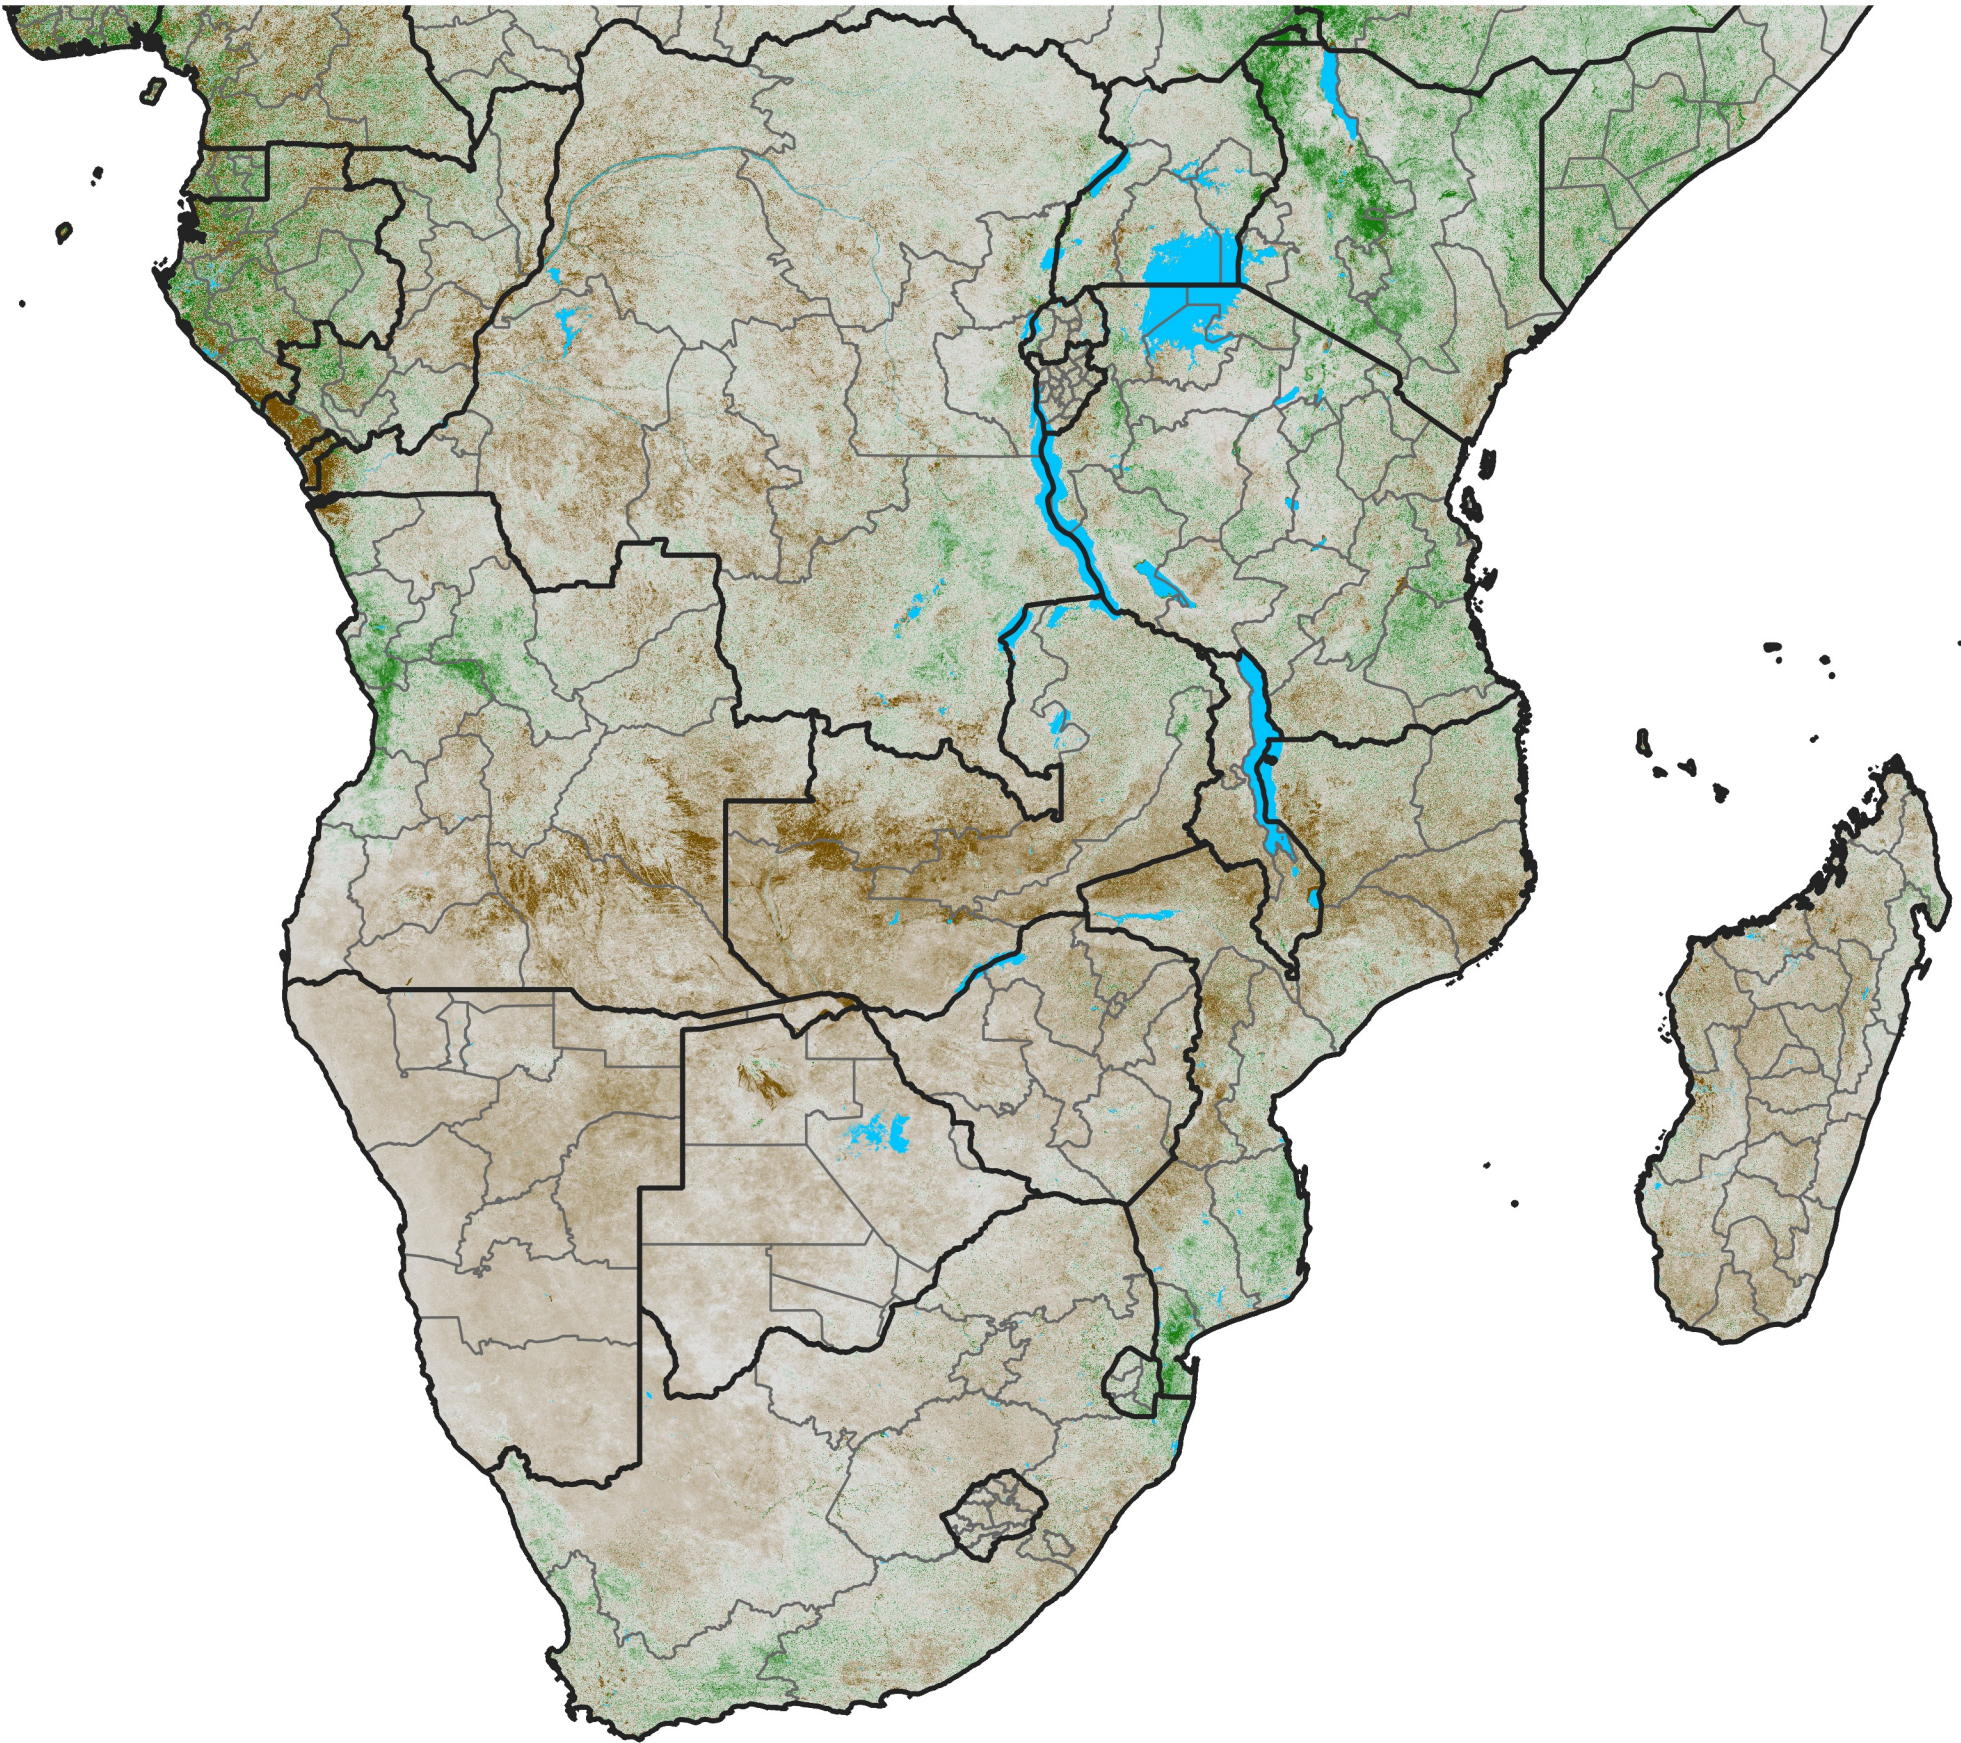

# Southern Africa

## NDVI Anomaly

2024 minus Mean (2012 - 2021)

Period 50 / Sep 01 - 10, 2024