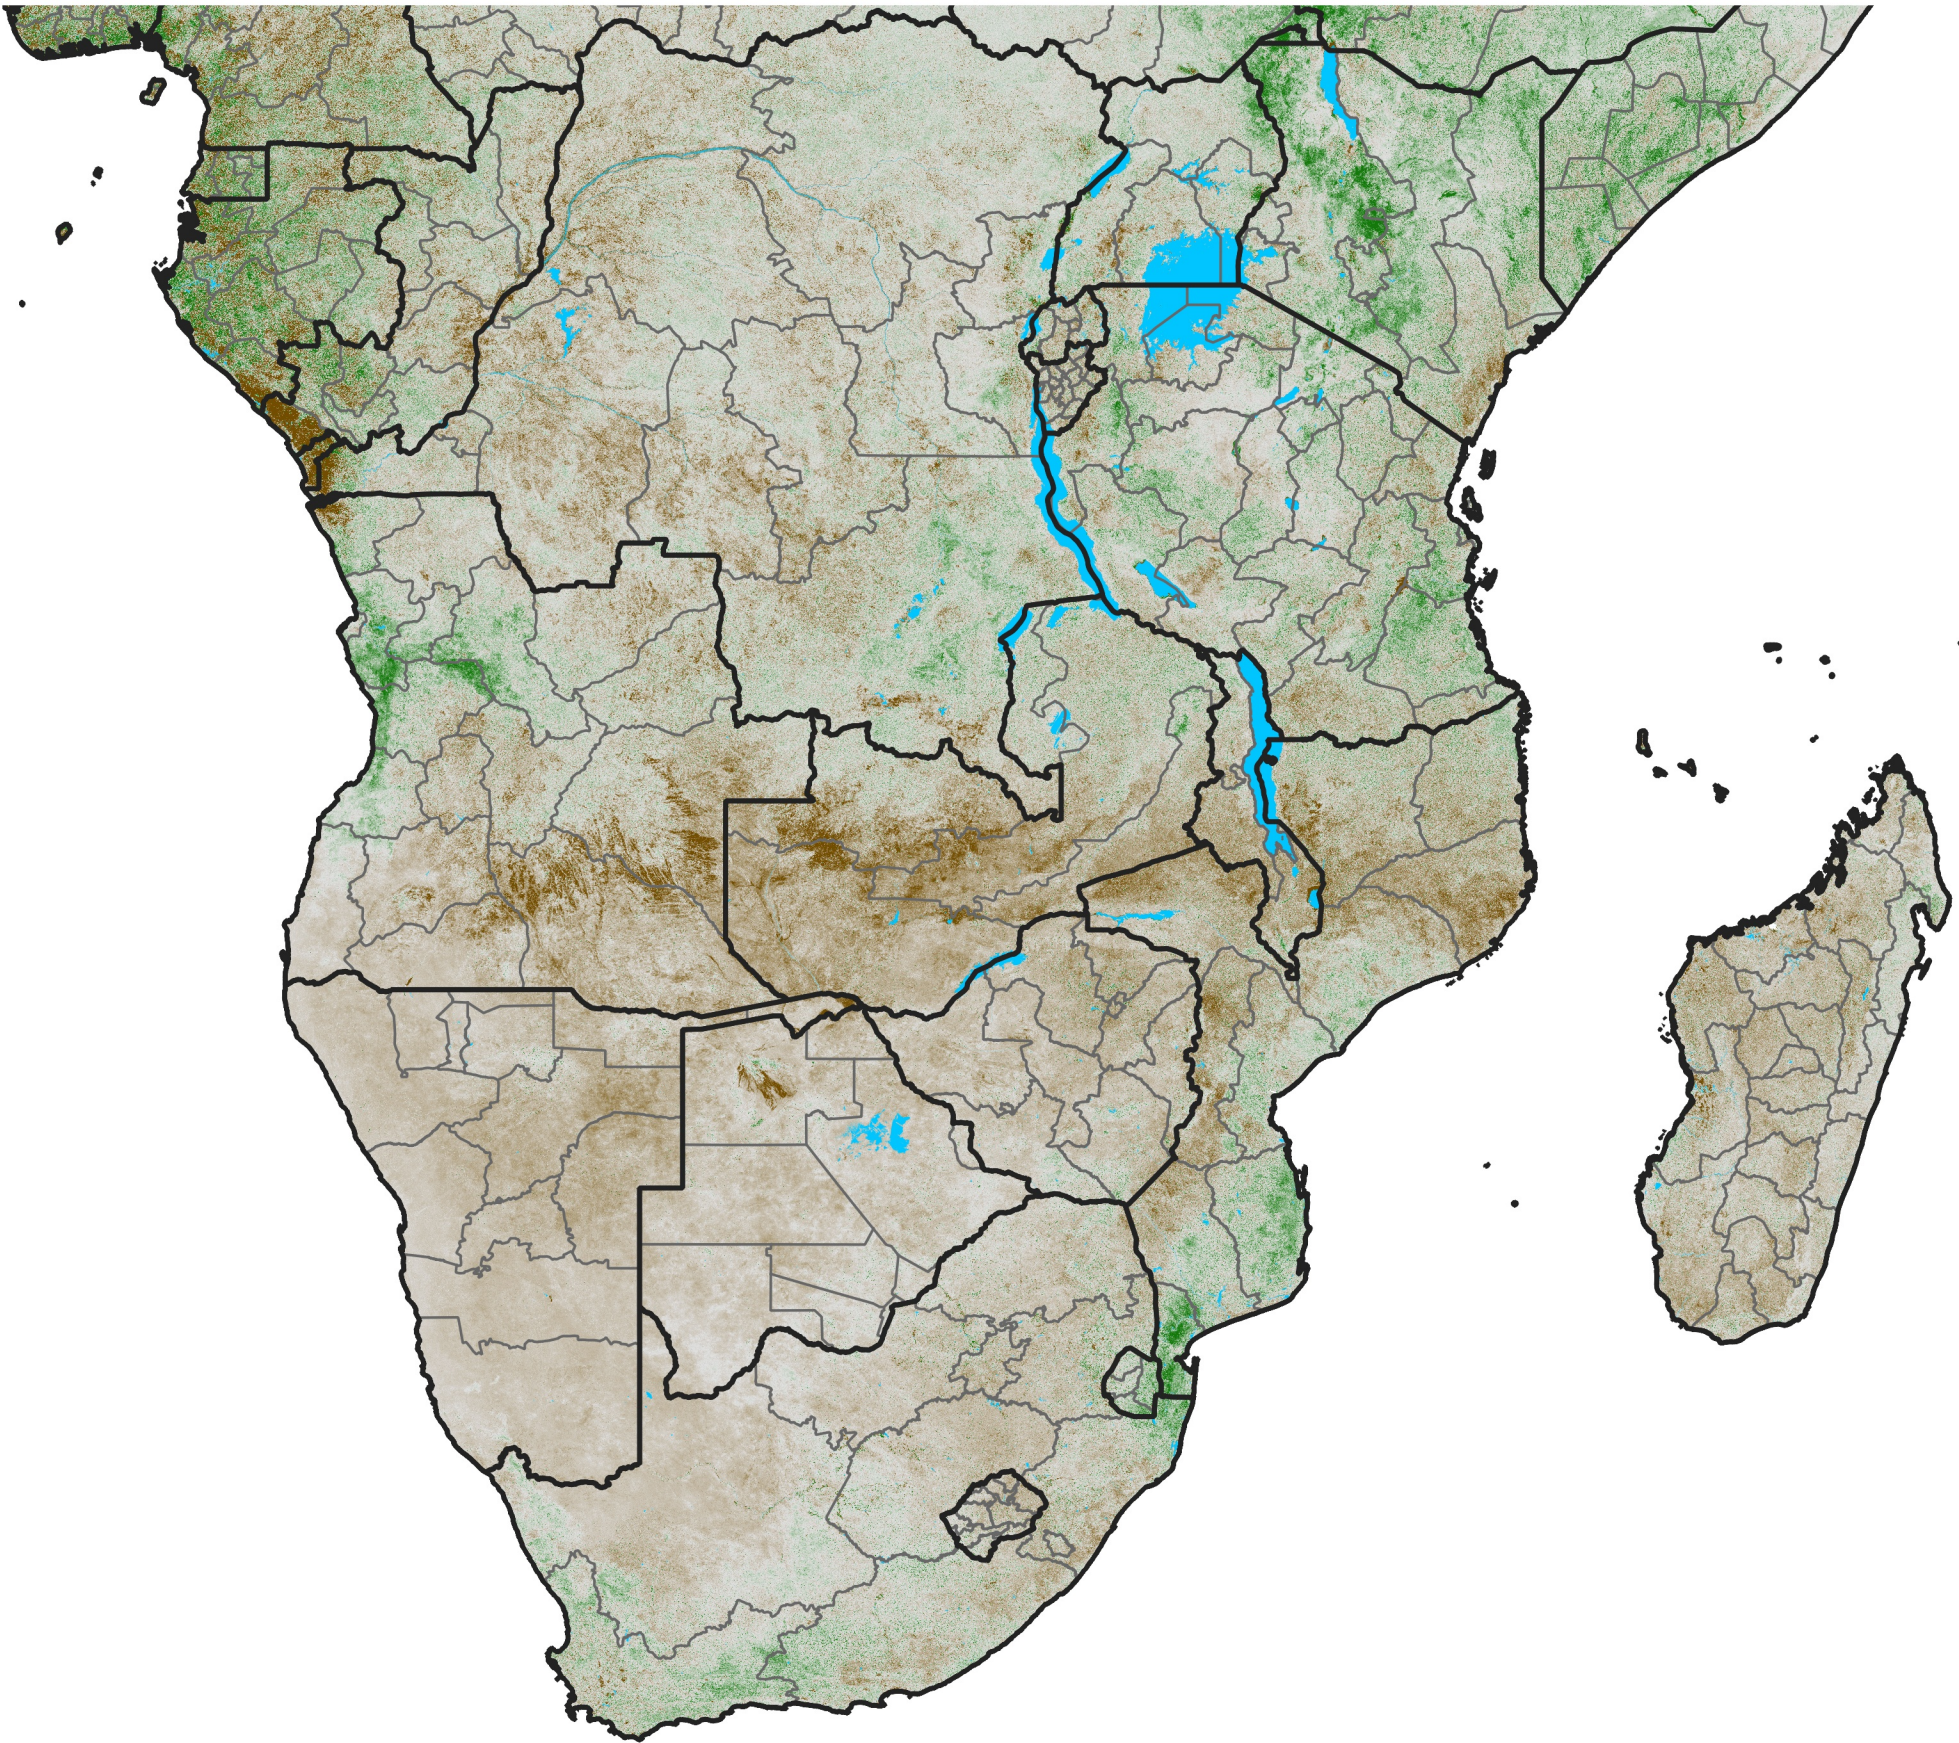

Southern Africa

NDVI Anomaly

2024 minus Mean (2012 - 2021)

Period 51 / Sep 06 - 15, 2024

NDVI Anomaly

< -0.3 -0.2 -0.1 -0.05 0.05 0.1 0.2 >0.3

Negative

No Difference