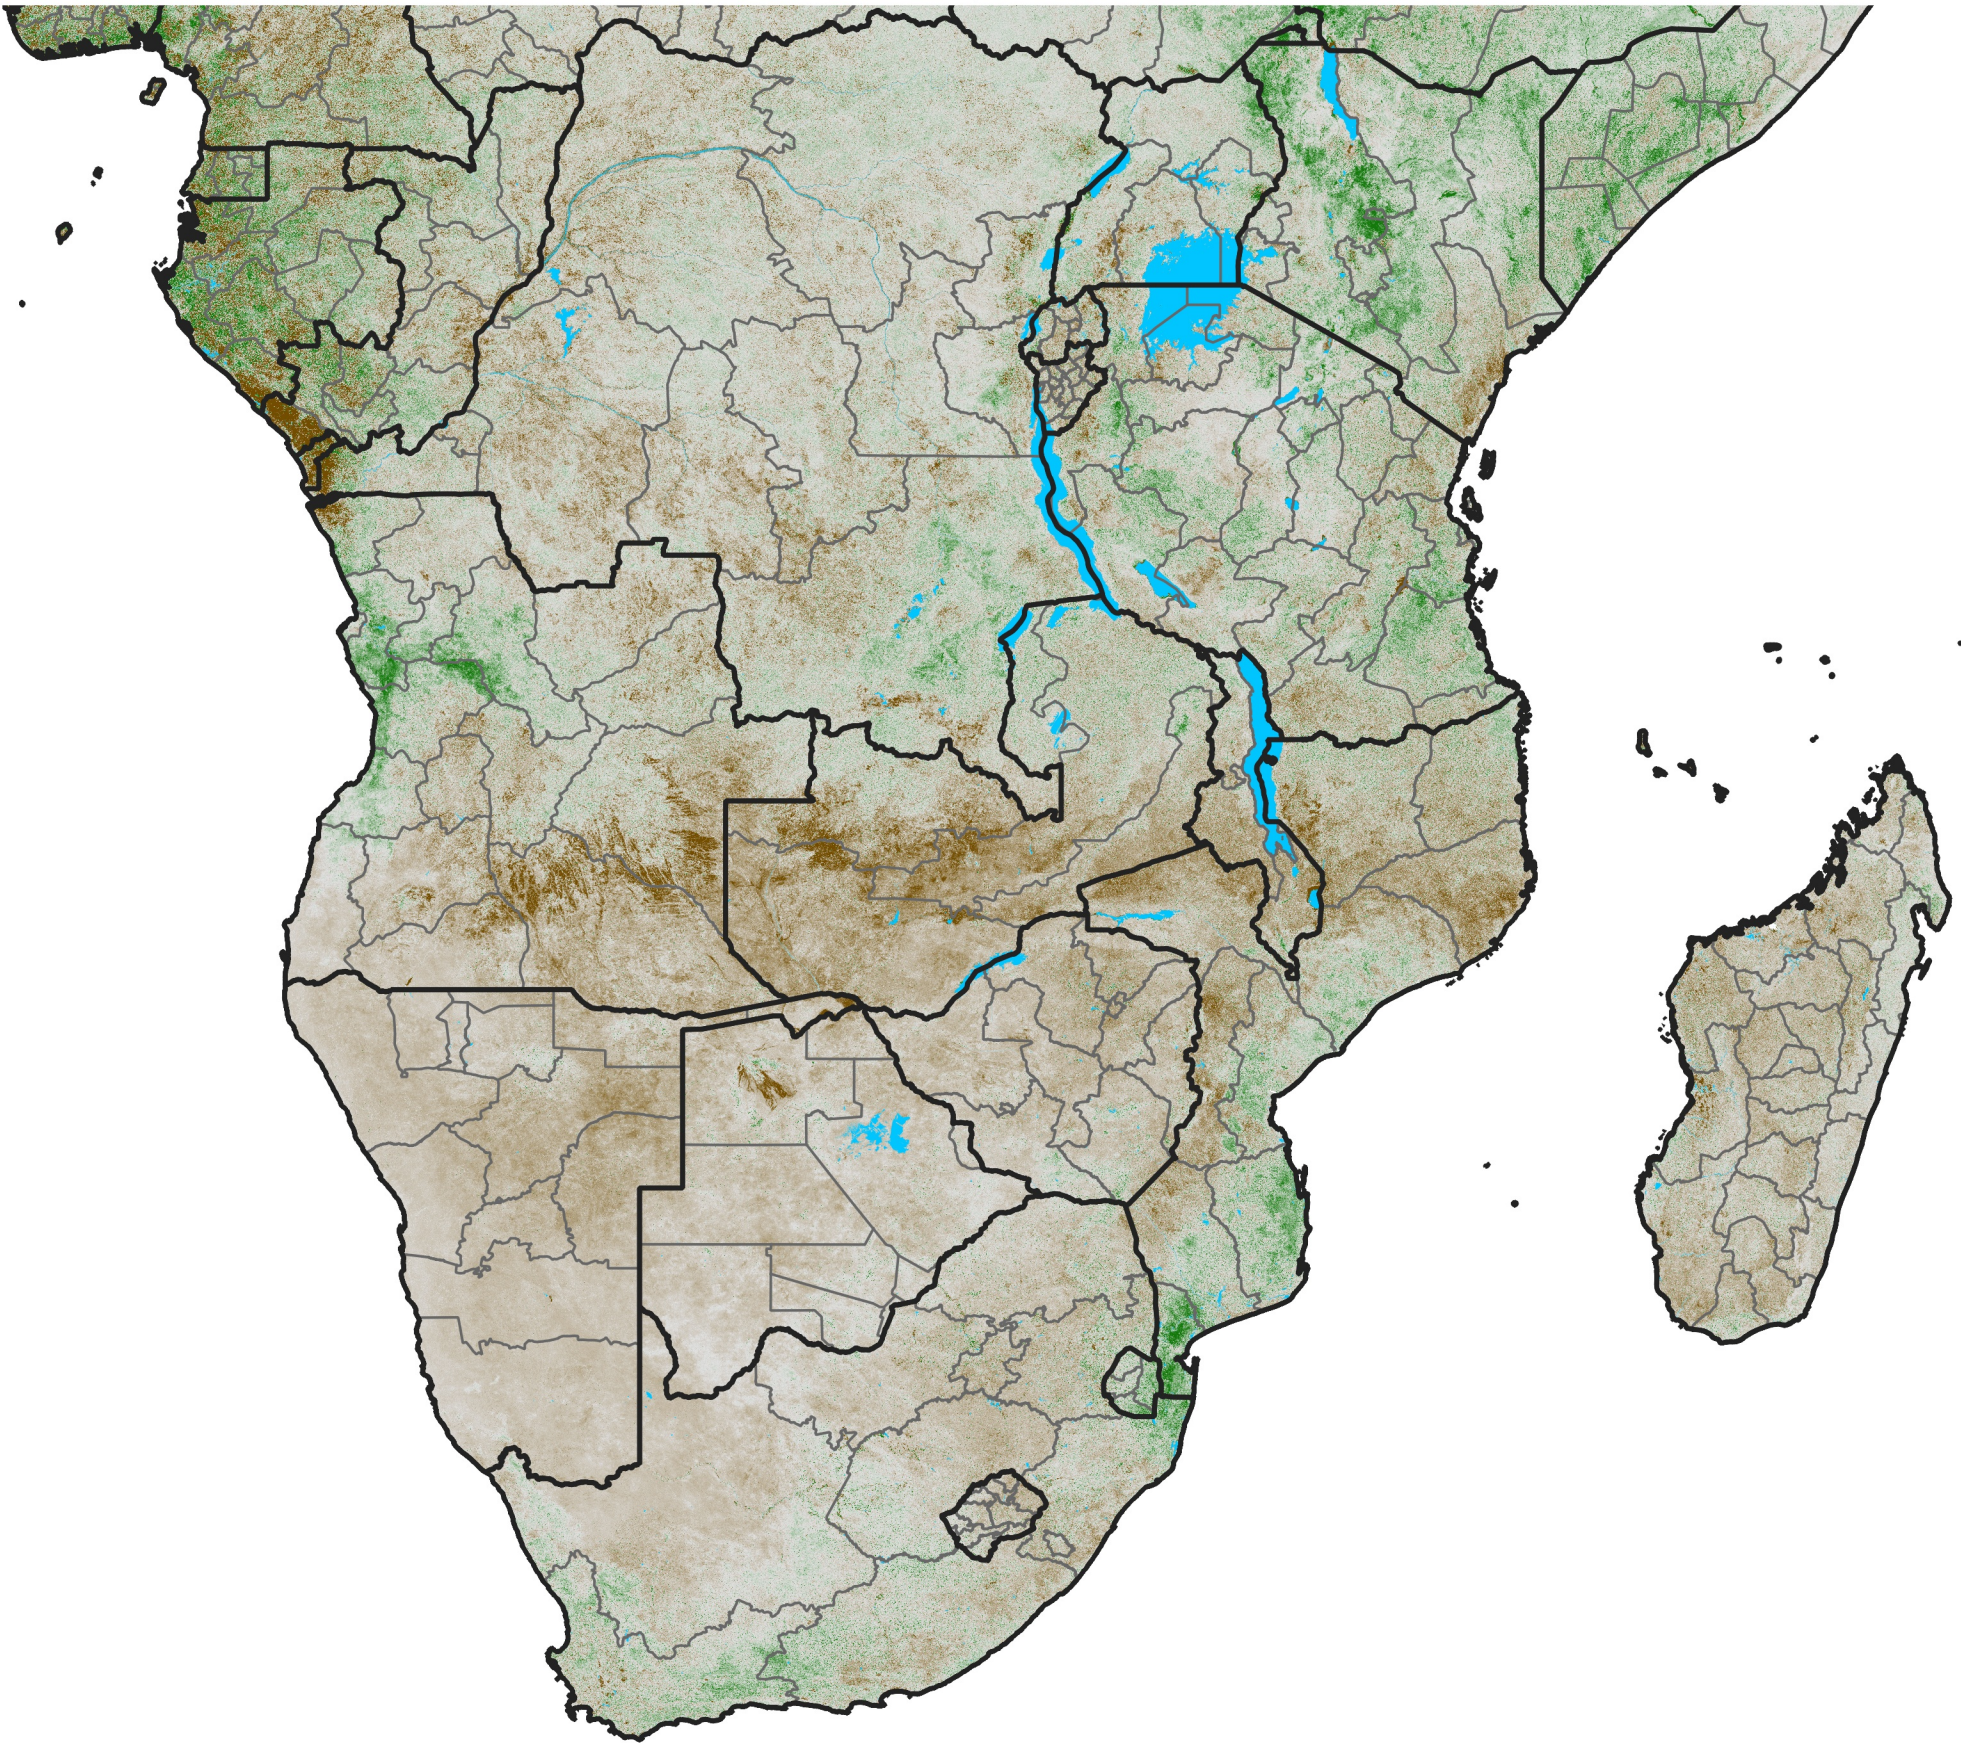

Southern Africa

NDVI Anomaly

2024 minus Mean (2012 - 2021)

Period 52 / Sep 11 - 20, 2024

NDVI Anomaly

< -0.3 -0.2 -0.1 -0.05 0.05 0.1 0.2 >0.3

Negative

No Difference