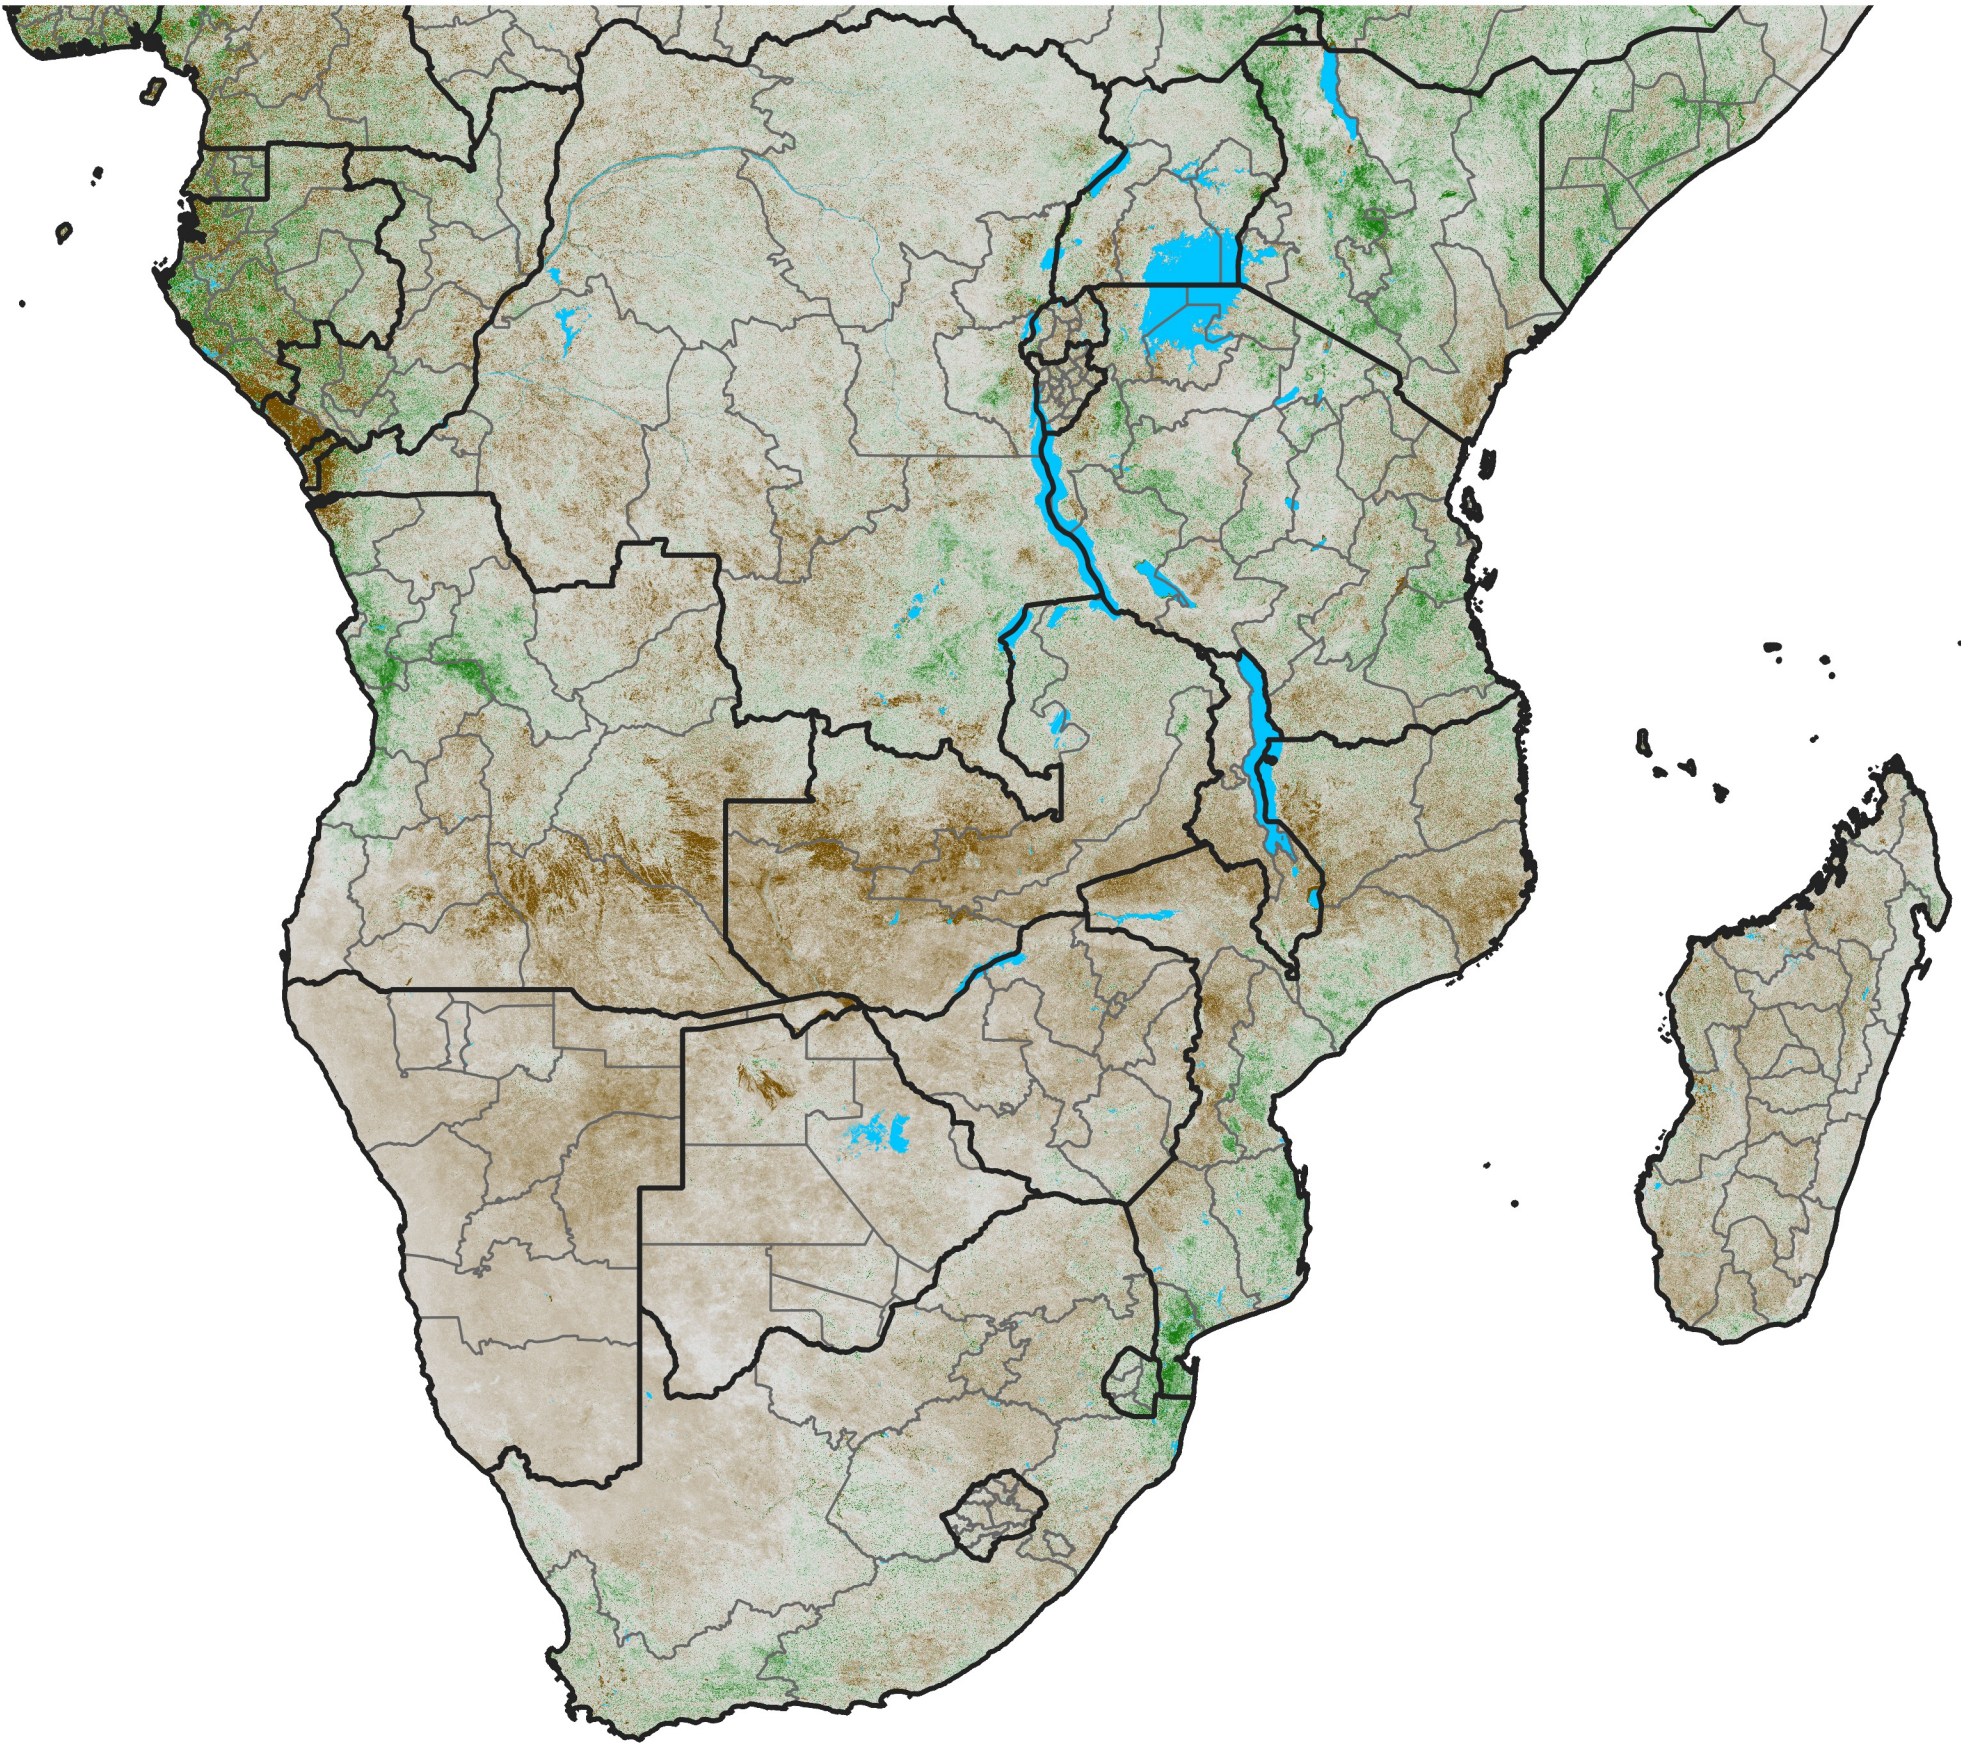

Southern Africa

NDVI Anomaly

2024 minus Mean (2012 - 2021)

Period 53 / Sep 16 - 25, 2024

NDVI Anomaly

< -0.3 -0.2 -0.1 -0.05 0.05 0.1 0.2 >0.3

Negative

No Difference