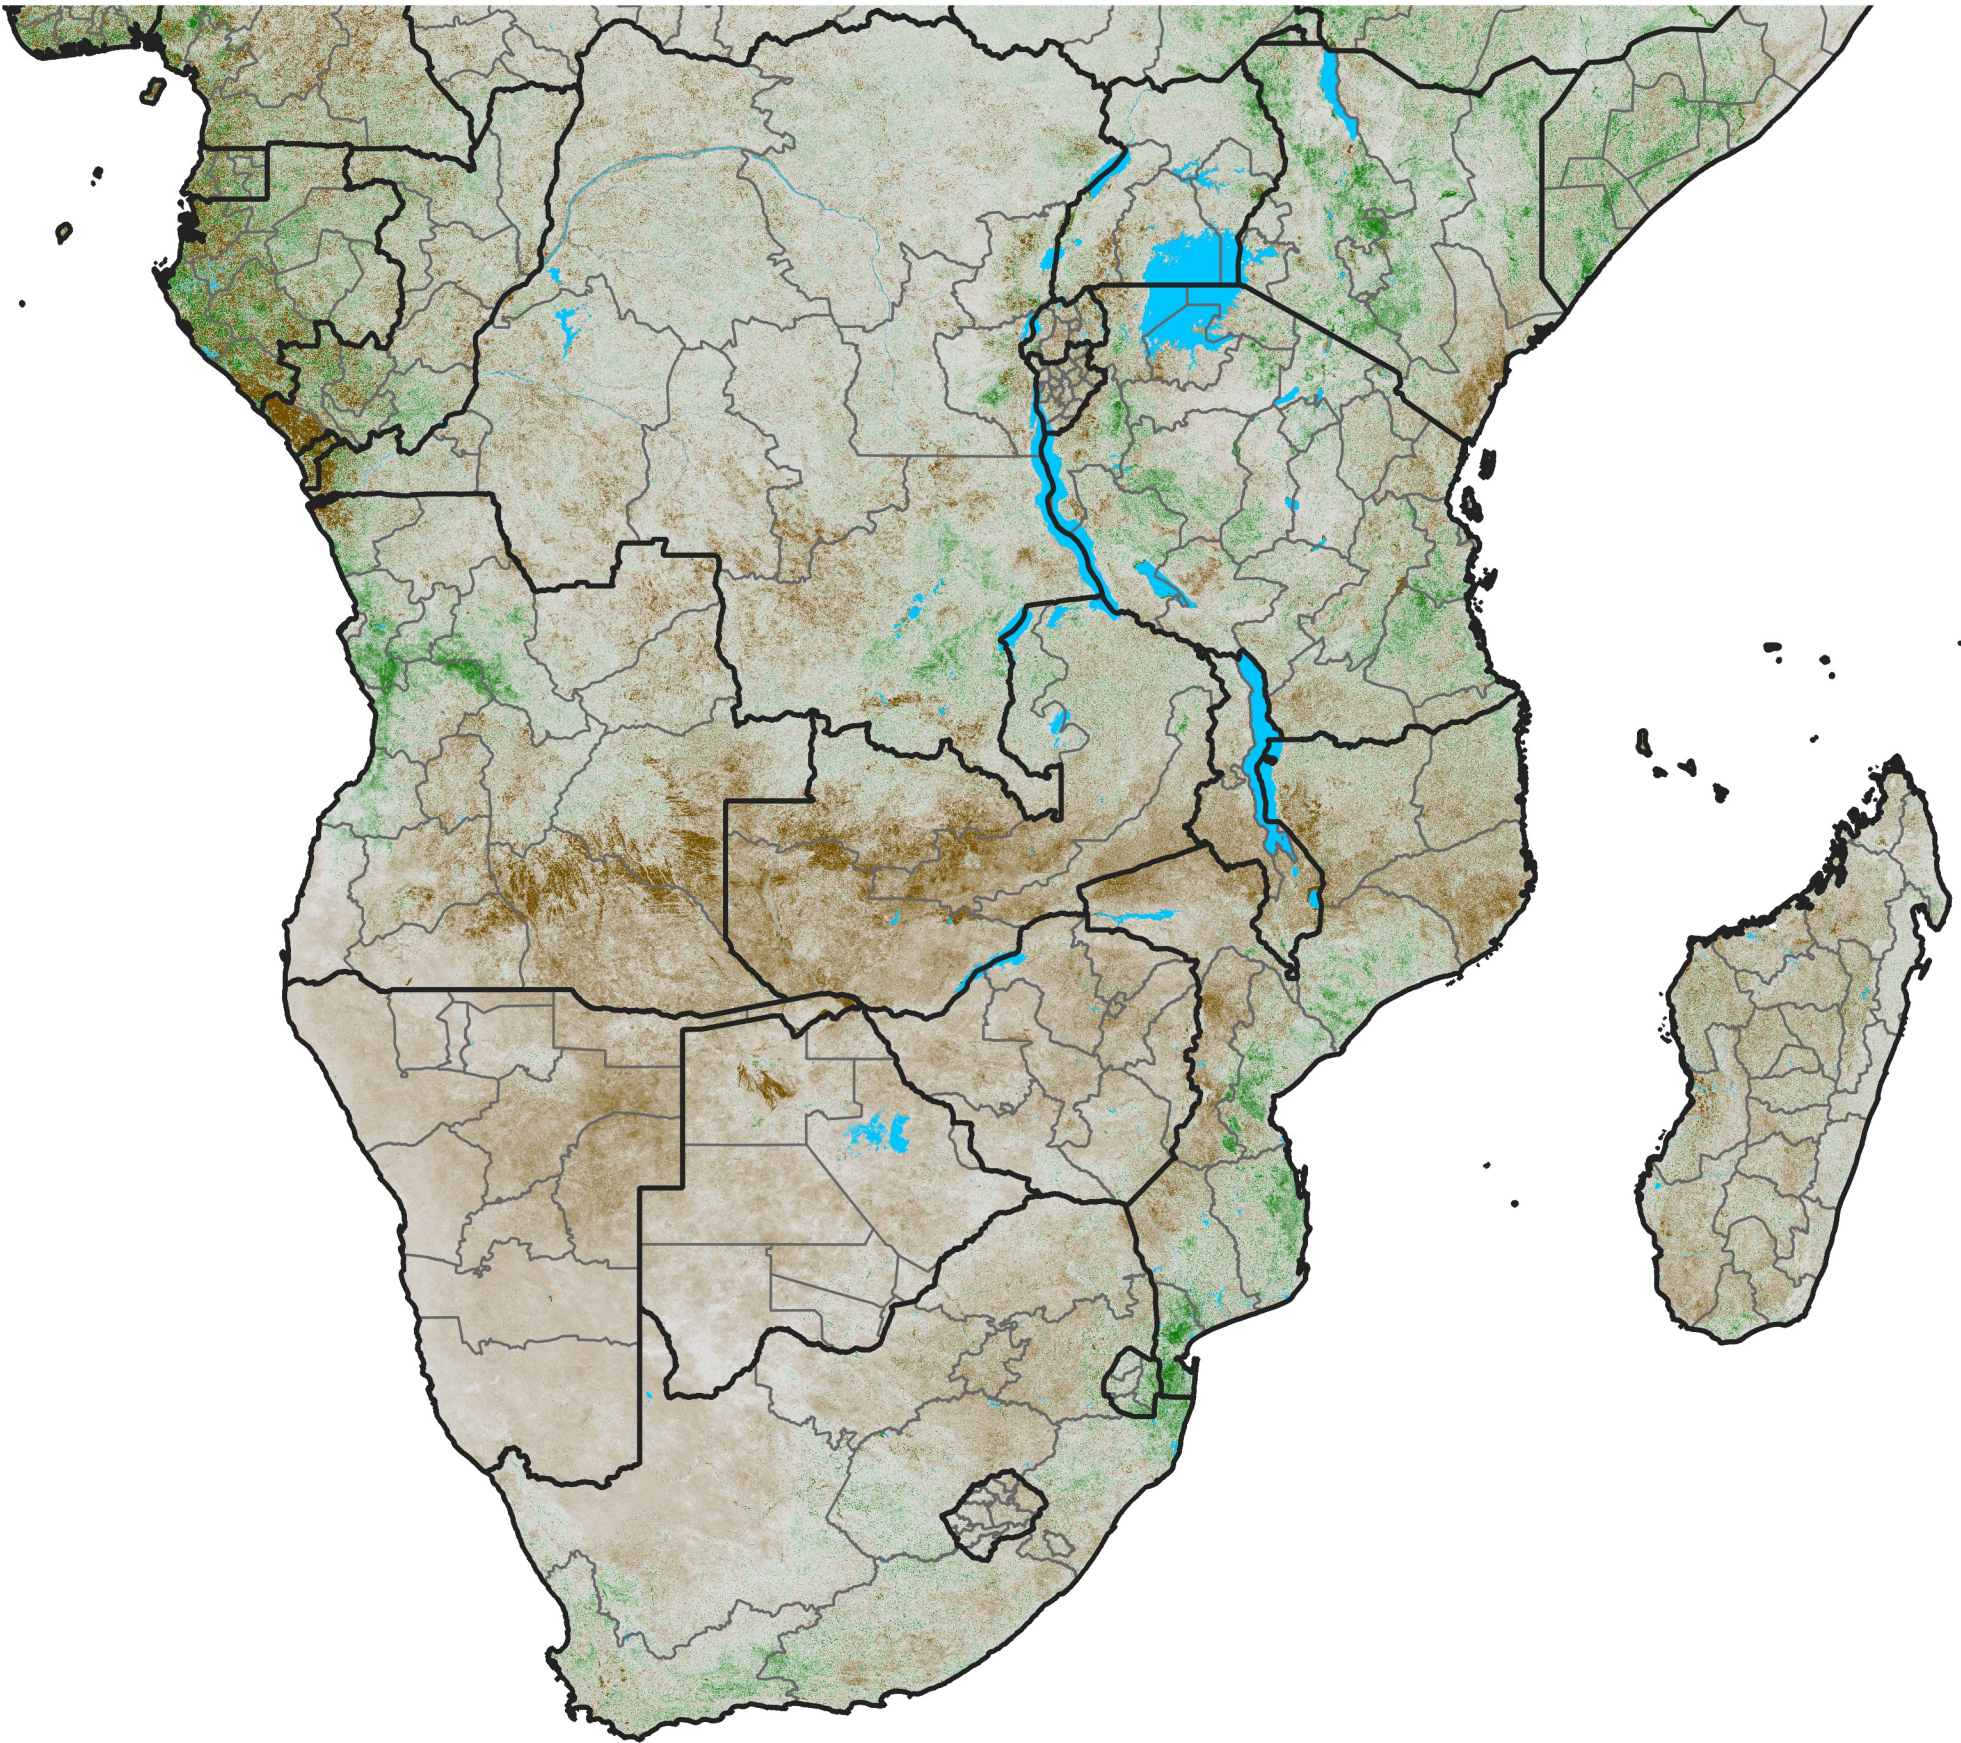

Southern Africa

NDVI Anomaly

2024 minus Mean (2012 - 2021)

Period 54 / Sep 21 - 30, 2024

NDVI Anomaly

< -0.3 -0.2 -0.1 -0.05 0.05 0.1 0.2 >0.3

Negative

No Difference