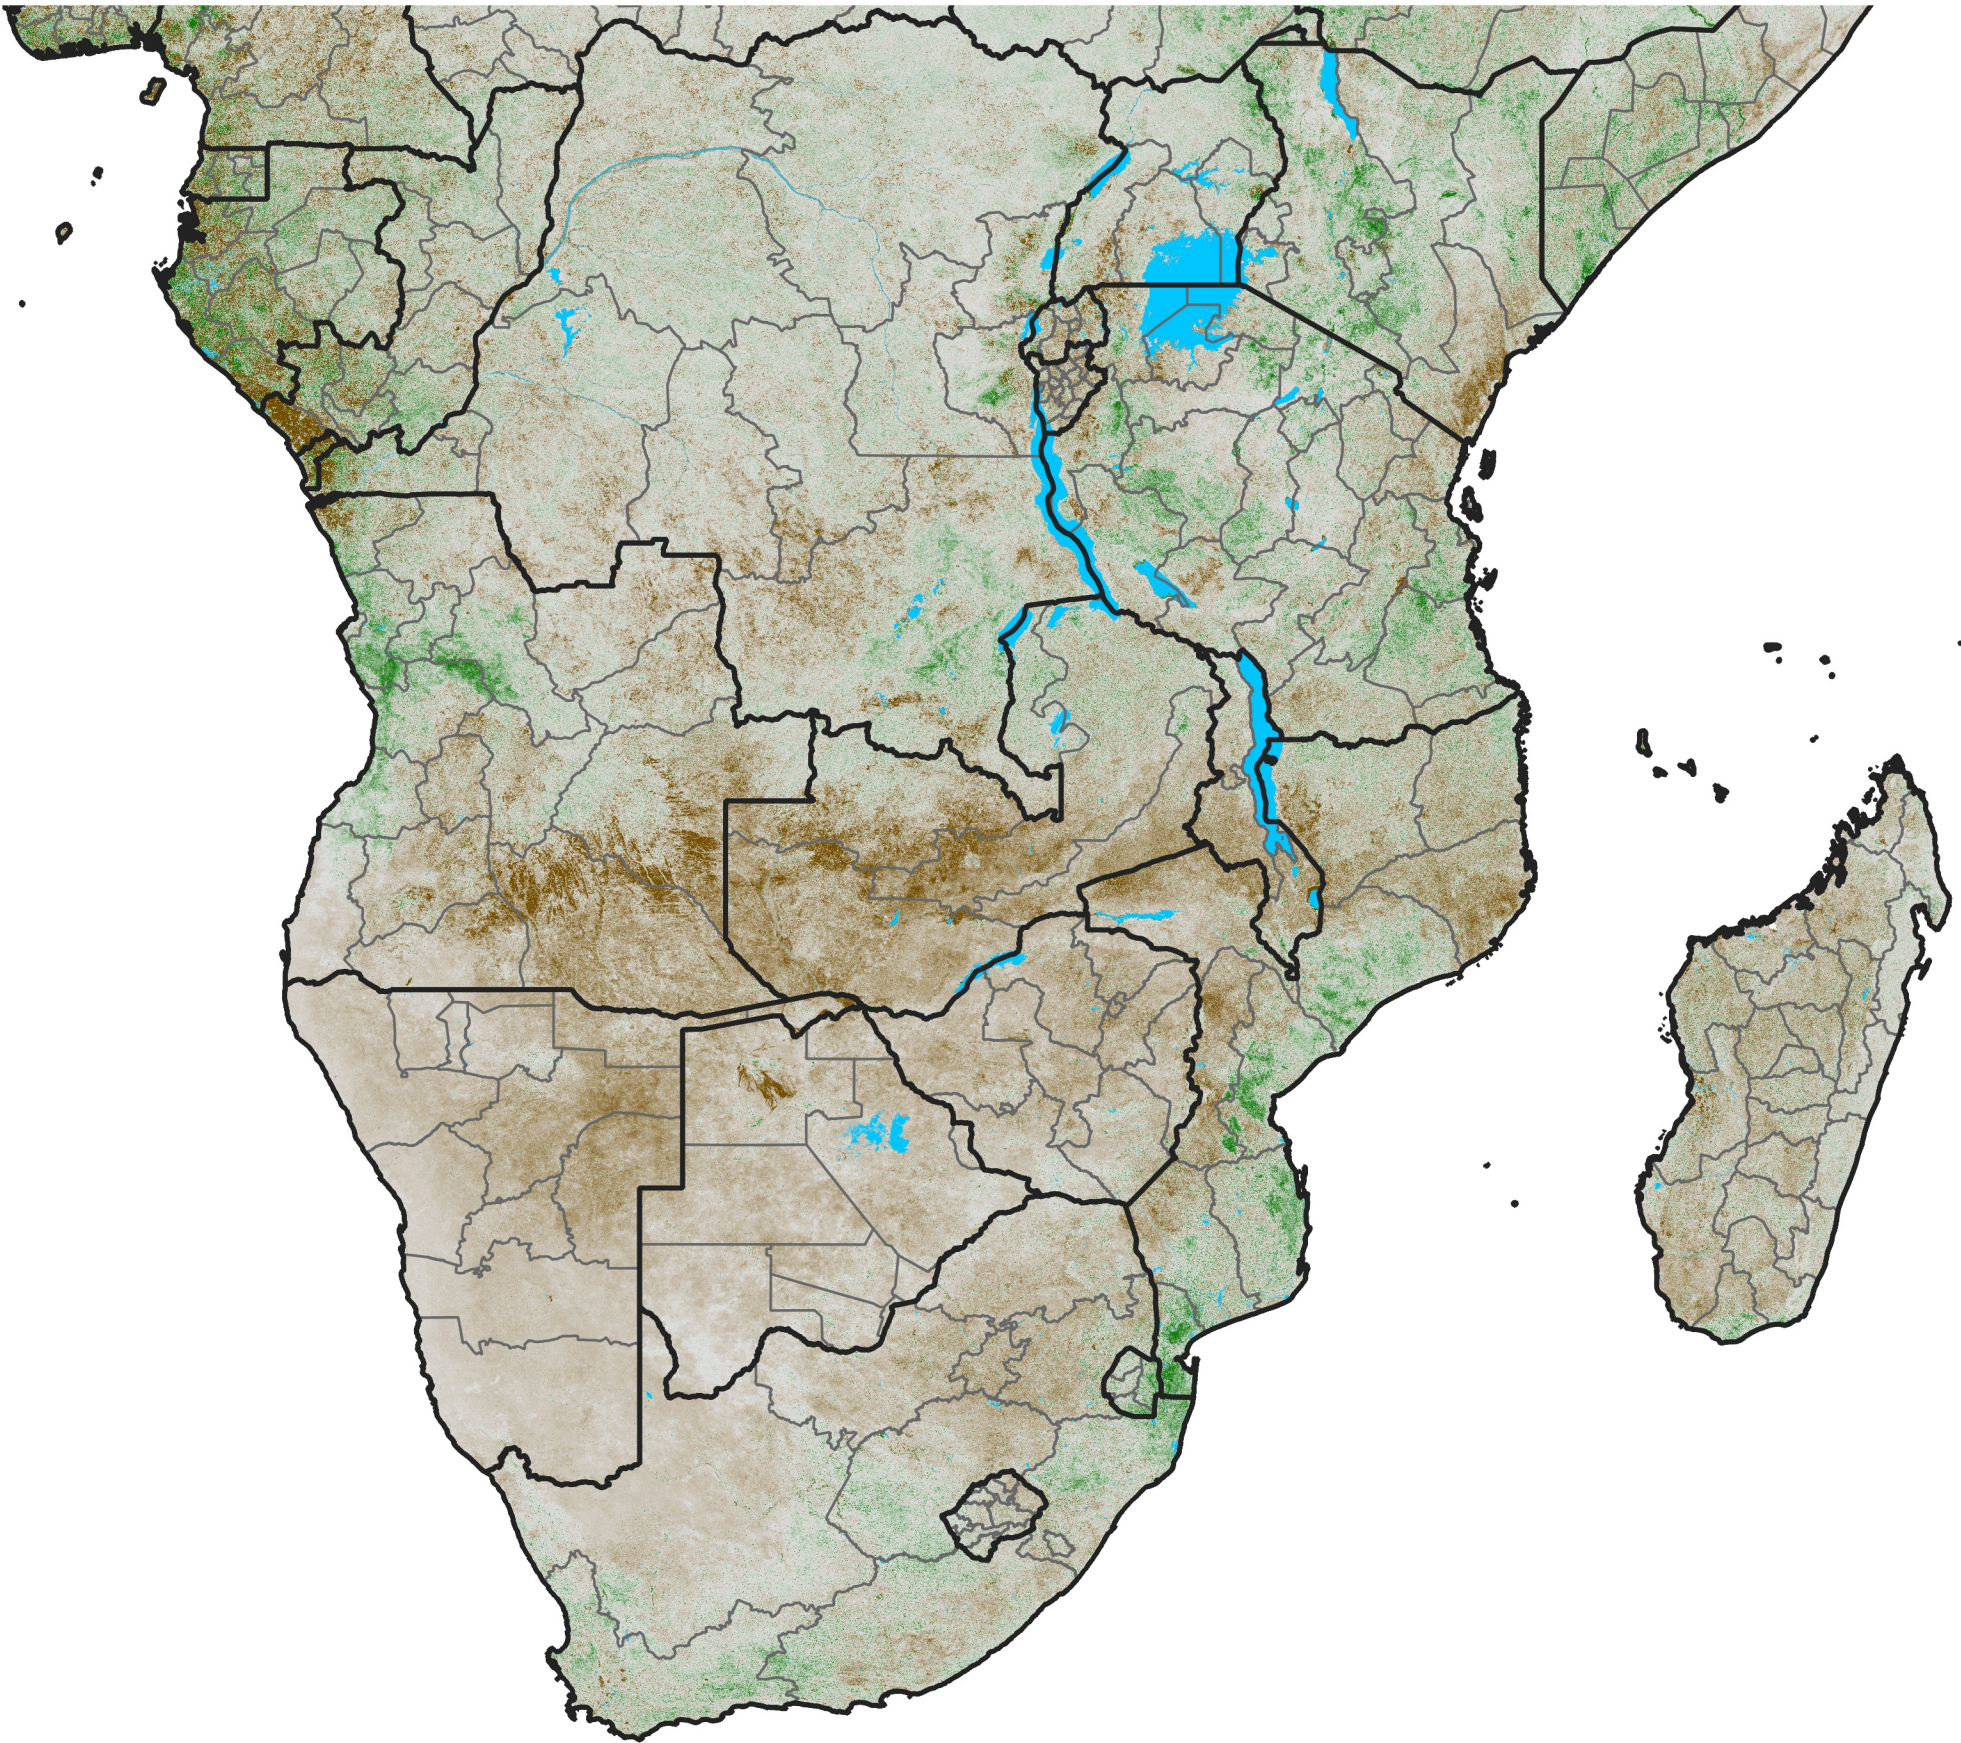

# Southern Africa

## NDVI Anomaly

2024 minus Mean (2012 - 2021)

Period 55 / Sep 26 - Oct 05, 2024